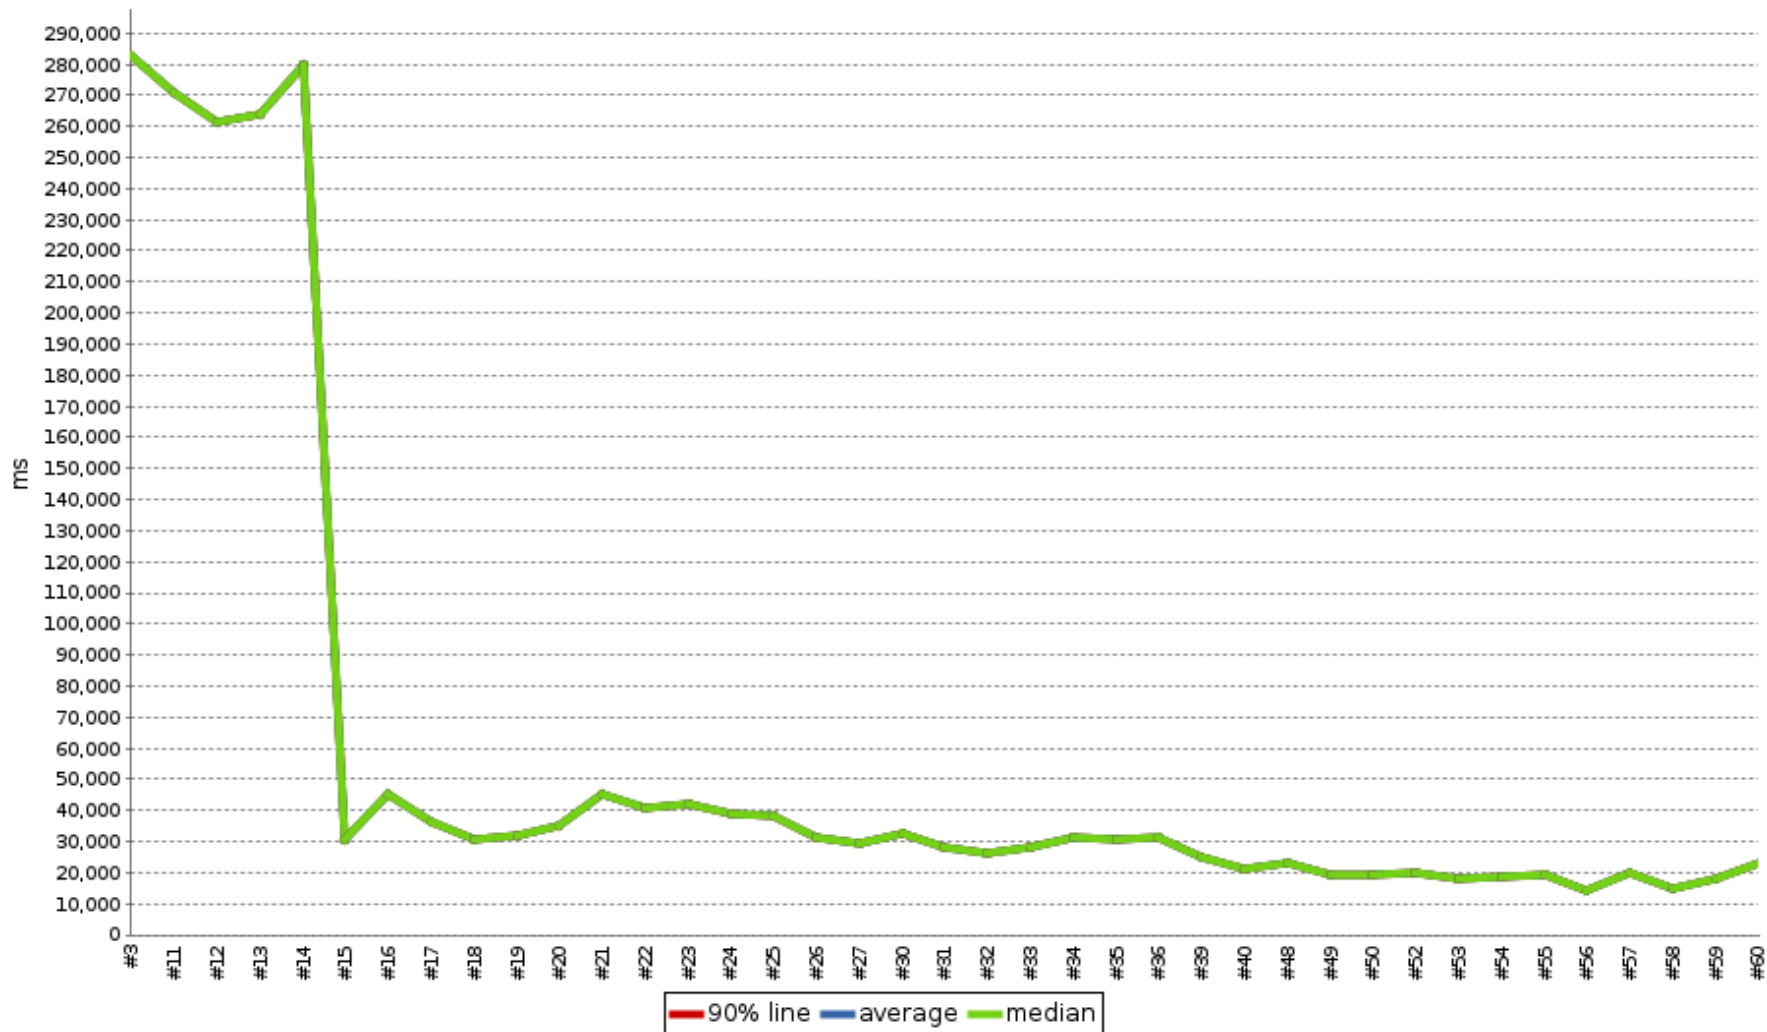

Responding time