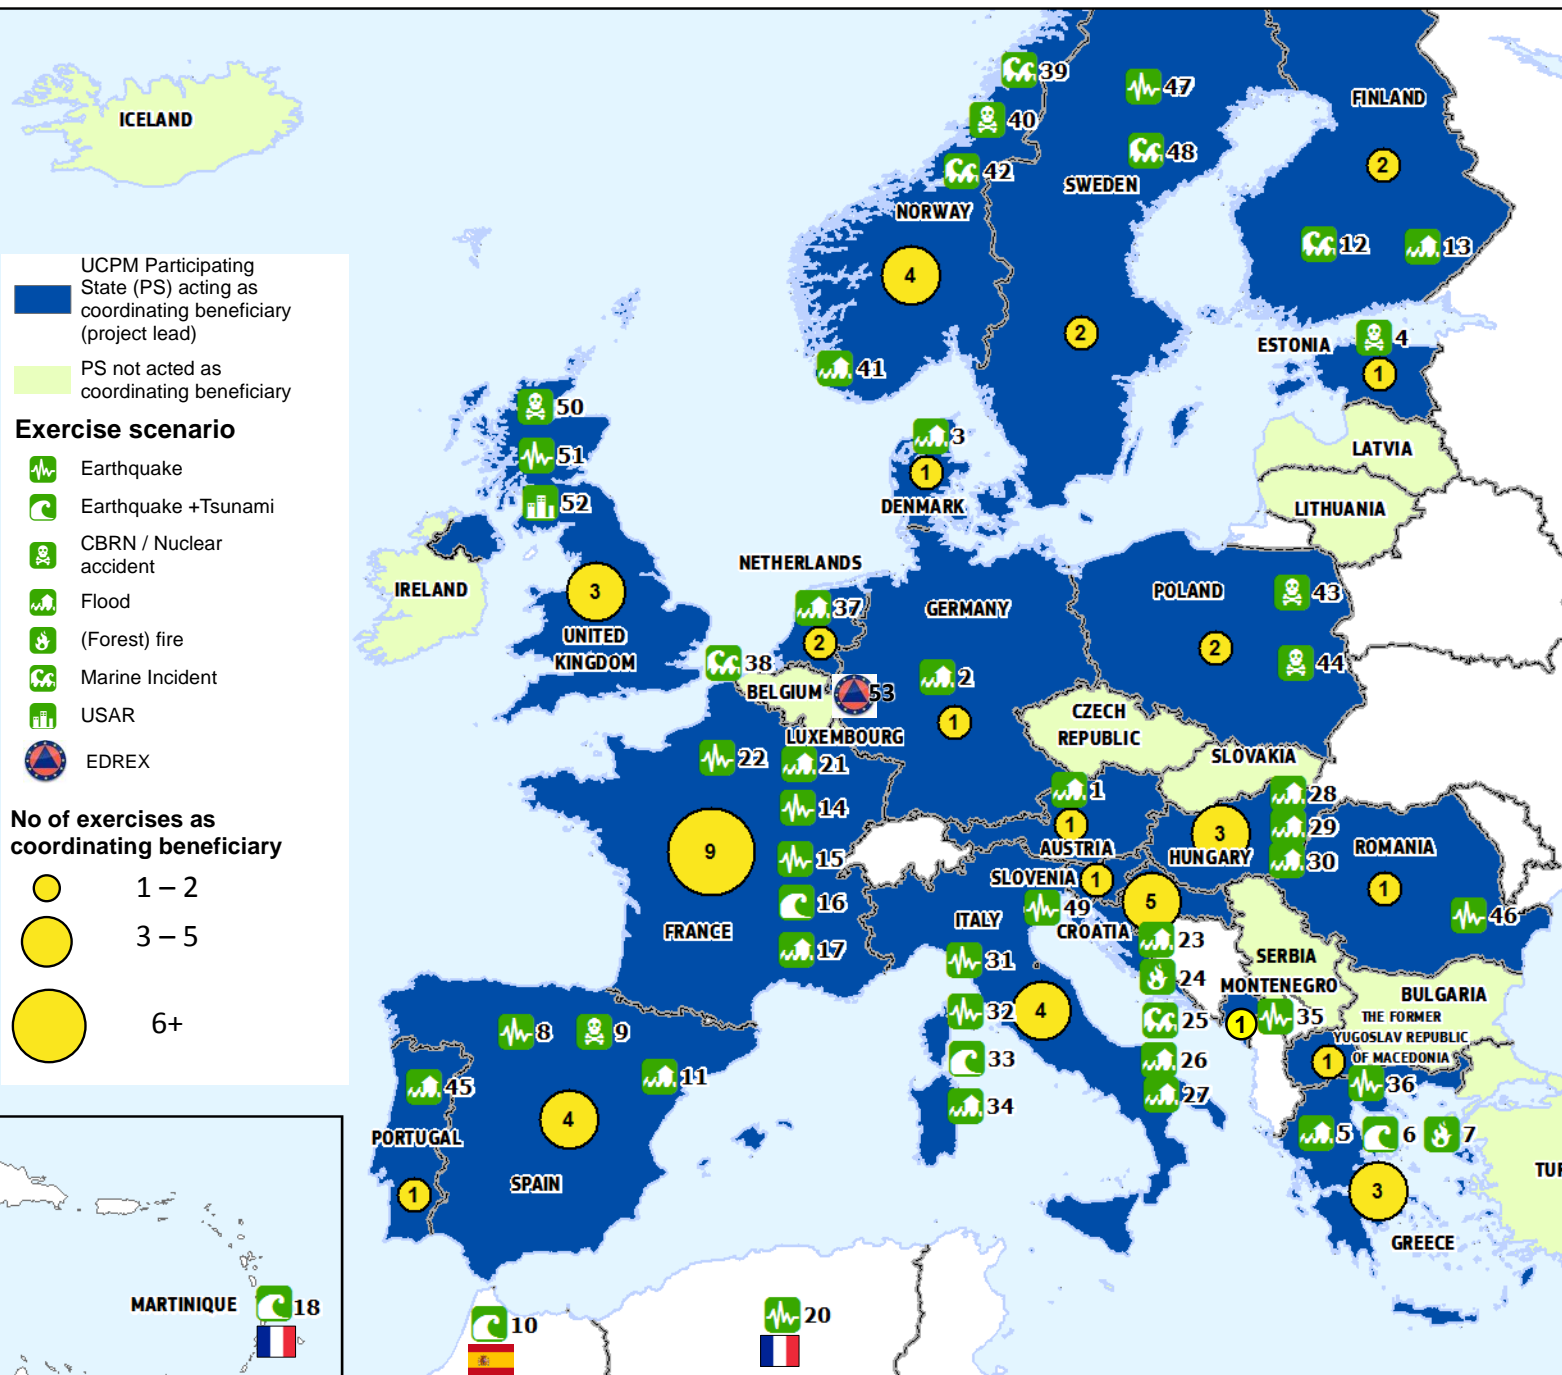

Emergency Response Coordination Centre (ERCC) – DG ECHO Daily Map| 01/03/2018

List of FULL-SCALE and COMMAND POST EXERCISES 2007 - 2017

No	Budget year	Name	No	Budget year	Name
1	2011	Austria	29	2007	EU HUNEX Decathlon
2	2007	EU TARANIS	30	2015	EU Urban Water Aid
3	2012	Germany	31	2007	ERMES
4	2009	EU CREMEX	32	2008	EU TEREX
5	2008	EVROS	33	2011	TRIPLEX*
6	2008	POSEIDON	34	2015	NEIFLEX
7	2012	EU PROMETHEUS			Montenegro
8	2008	SISMICAEX	35	2014	IPA MNE Quake
9	2012	CURIEX			The former Yugoslav Rep of Macedonia
10	2014	WESTSUNAMI*	36	2015	IPA CAMPEX
11	2017	RIWATEREX			Netherlands
12	2011	BALEX DELTA	37	2008	EU Floodex
13	2012	EU CoordEx	38	2015	MIRGEX
14	2008	EU Command Post*			Norway
15	2009	EU RICHTER	39	2010	SkagEx11
16	2011	EU Command Post*	40	2013	HarBourEx
17	2014	EU SEQUANA	41	2015	TRIPLEX*
18	2015	EU MEFF*	42	2016	SCOPE
19	2015	EU Richter			Poland
20	2016	EU-AL SEIMEEX*	43	2010	EU CARPATHEX
21	2017	EU Command Post	44	2016	EU-CHEM-REACT
22	2017	CAUCASE			Portugal
23	2013	MURA	45	2017	EU DISTEX
24	2016	SVAROG			Romania
25	2016	Adriatic	46	2008	EU Danubius
26	2012	IPA CRO - FLOODS			Sweden
27	2016	IPA FLOODS - CRO	47	2007	SweNorEx*
28	2007	EU HUROMEX	48	2016	BALEX DELTA
					Slovenia
			49	2011	IPA SI-QUAKE
					United Kingdom
			50	2007	Exercise Torch
			51	2008	ORION
			52	2014	EUR15
					No coordinating beneficiary
			53	2015	EDREX*