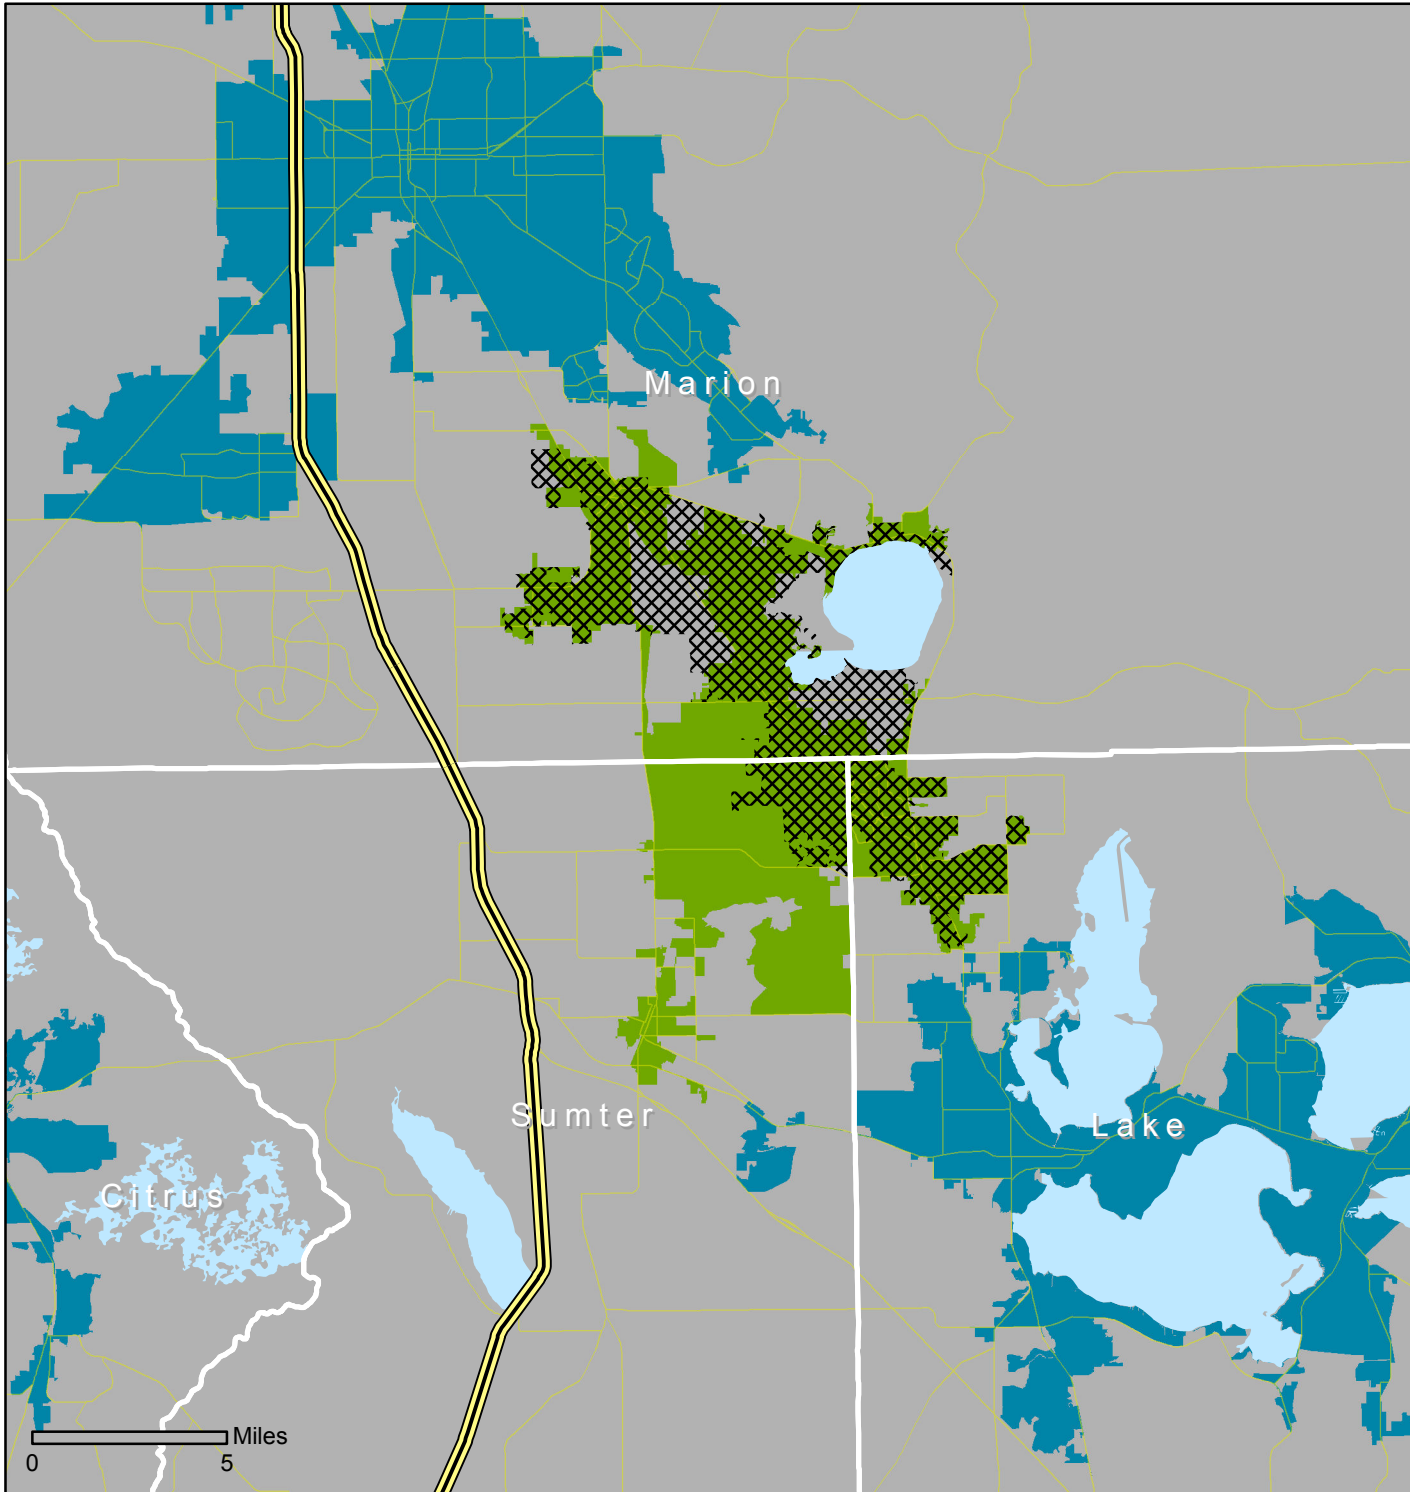

**LADY LAKE - THE VILLAGES**  
**URBANIZED AREAS 2000 - 2010**

**CHANGE IN POPULATION**

2000 Population	2010 Population
50,721	112,991

**CHANGE IN AREA**

**LADY LAKE - THE VILLAGES**  
**URBANIZED AREA**

- Roadway
- Nearby 2010 Urbanized Areas
- 2000 Lady Lake - The Villages Urbanized Area
- 2010 Lady Lake - The Villages Urbanized Area
- Florida County Boundaries