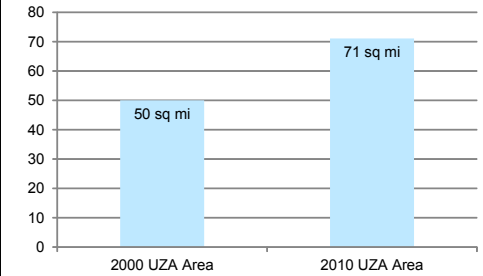

**LADY LAKE - THE VILLAGES**  
**URBANIZED AREAS 2000 - 2010**

**CHANGE IN POPULATION**

2000 Population	2010 Population
50,721	112,991

**CHANGE IN AREA**

**LADY LAKE - THE VILLAGES**  
**URBANIZED AREA**

- Roadway
- Nearby 2010 Urbanized Areas
- 2000 Lady Lake - The Villages Urbanized Area
- 2010 Lady Lake - The Villages Urbanized Area
- Florida County Boundaries