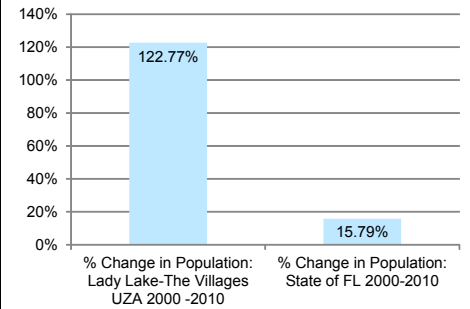

**LADY LAKE - THE VILLAGES**  
**URBANIZED AREAS 2000 - 2010**

**CHANGE IN POPULATION**

2000 Population	2010 Population
50,721	112,991

**CHANGE IN AREA**

**LADY LAKE - THE VILLAGES**  
**URBANIZED AREA**

- Roadway
- Nearby 2010 Urbanized Areas
- 2000 Lady Lake - The Villages Urbanized Area
- 2010 Lady Lake - The Villages Urbanized Area
- Florida County Boundaries