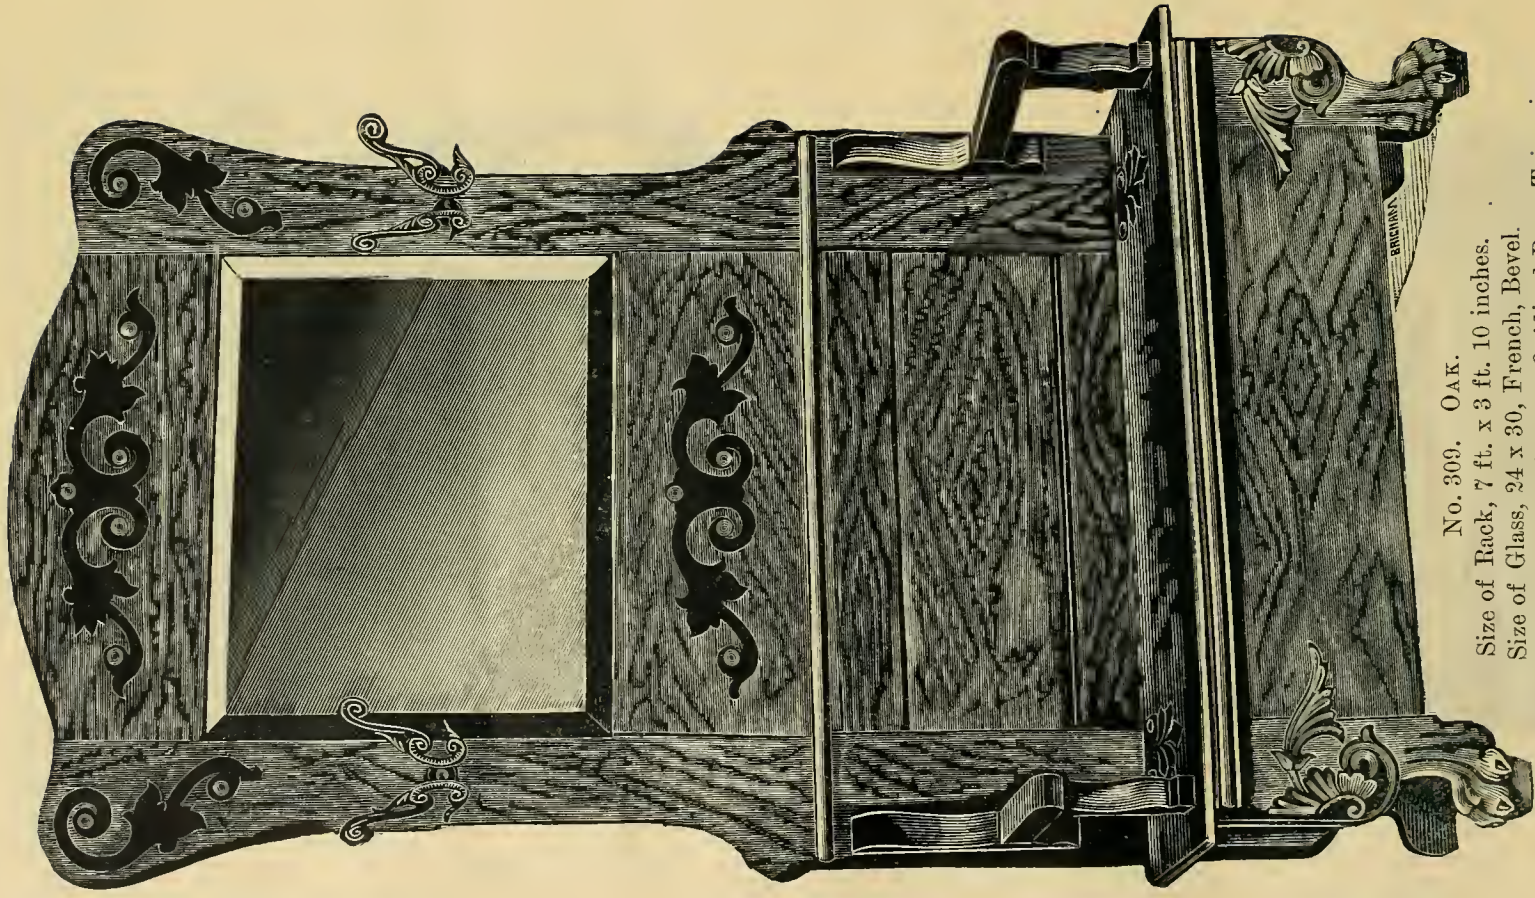

No. 309. OAK.

Size of Rack, 7 ft. x 3 ft. 10 inches.

Size of Glass, 24 x 30, French, Bevel.

Finished 16th Century or Antique. Oxidized Brass Trimmings.
Price, $30.00.

TERMS, NET, 30 DAYS. NO DISCOUNT FROM ABOVE PRICE.