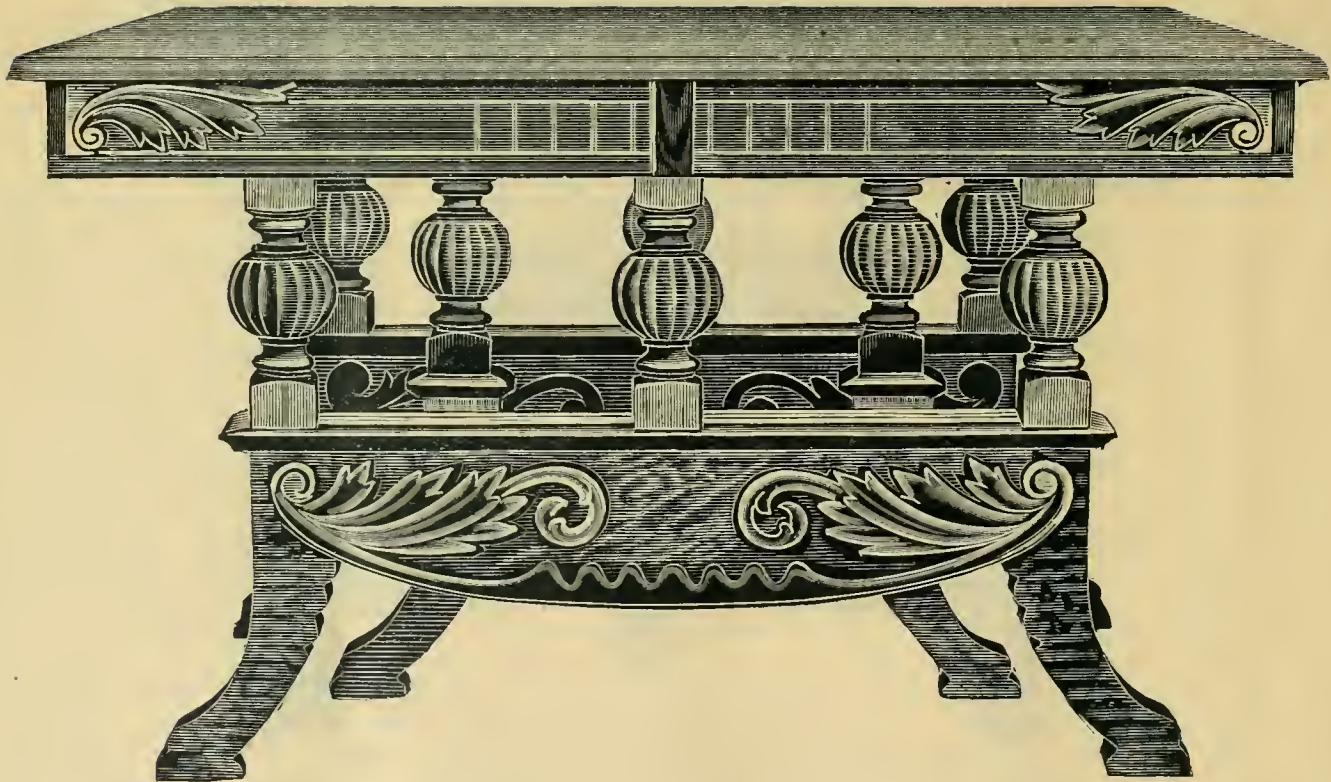

No. 228. Size of top, 4 ft. x 4 ft.

WALNUT AND OAK.....Price, Per Foot, $2.25.

MADE FROM 10 TO 16 FT. LONG.

TERMS, NET, 30 DAYS. NO DISCOUNT FROM ABOVE PRICE.