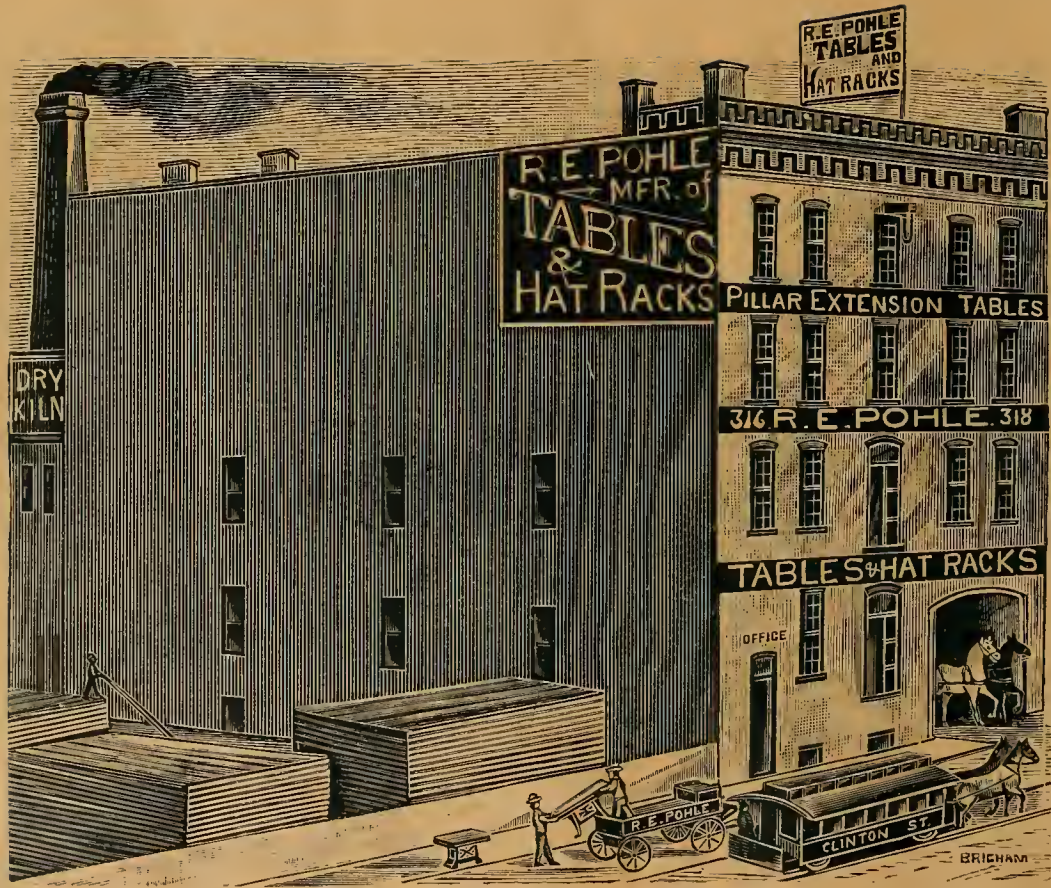

R. E. POHLE
TABLES
AND
HAT RACKS

R. E. POHLE
MFR. of
TABLES
&
HAT RACKS

DRY
KILN

PILLAR EXTENSION TABLES

316 R. E. POHLE 318

TABLES & HAT RACKS

OFFICE

R. E. POHLE

CLINTON ST.

BRIGHAM