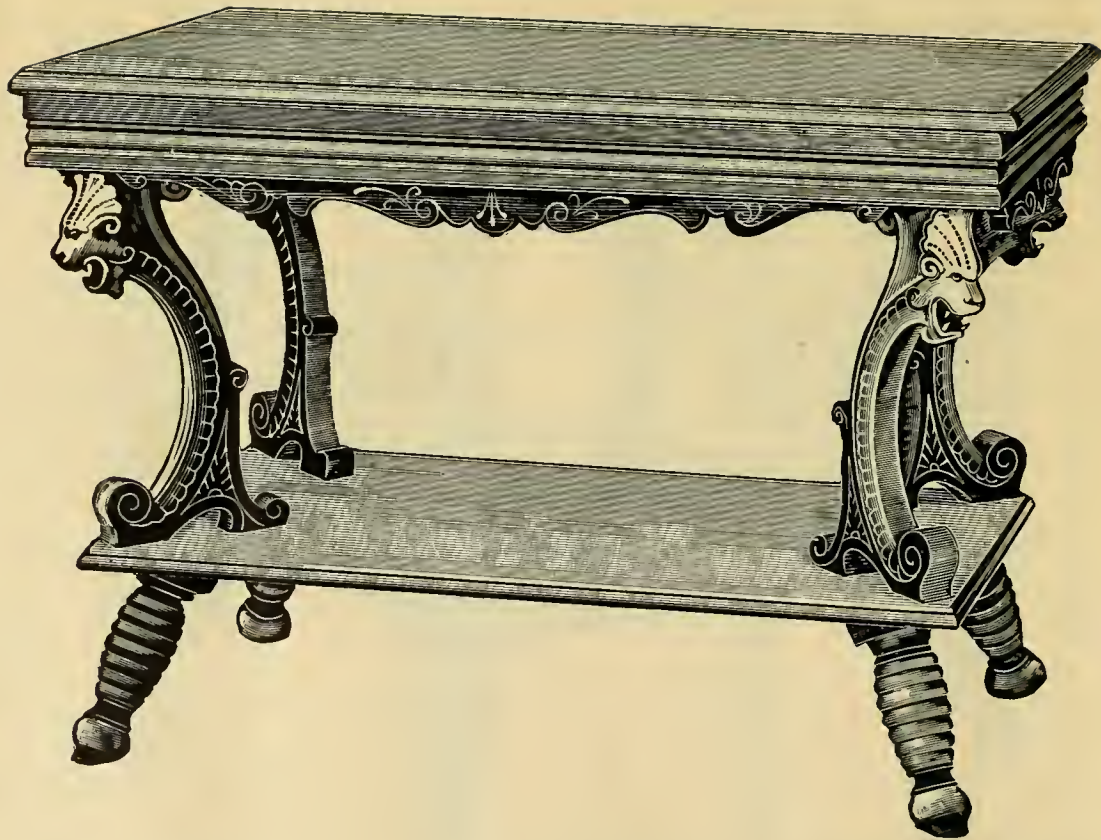

No. 463. Size, 25 x 40.

OAK, POLISH FINISH..... Price, $12.00.

TERMS, NET, 30 DAYS. NO DISCOUNT FROM ABOVE PRICE.