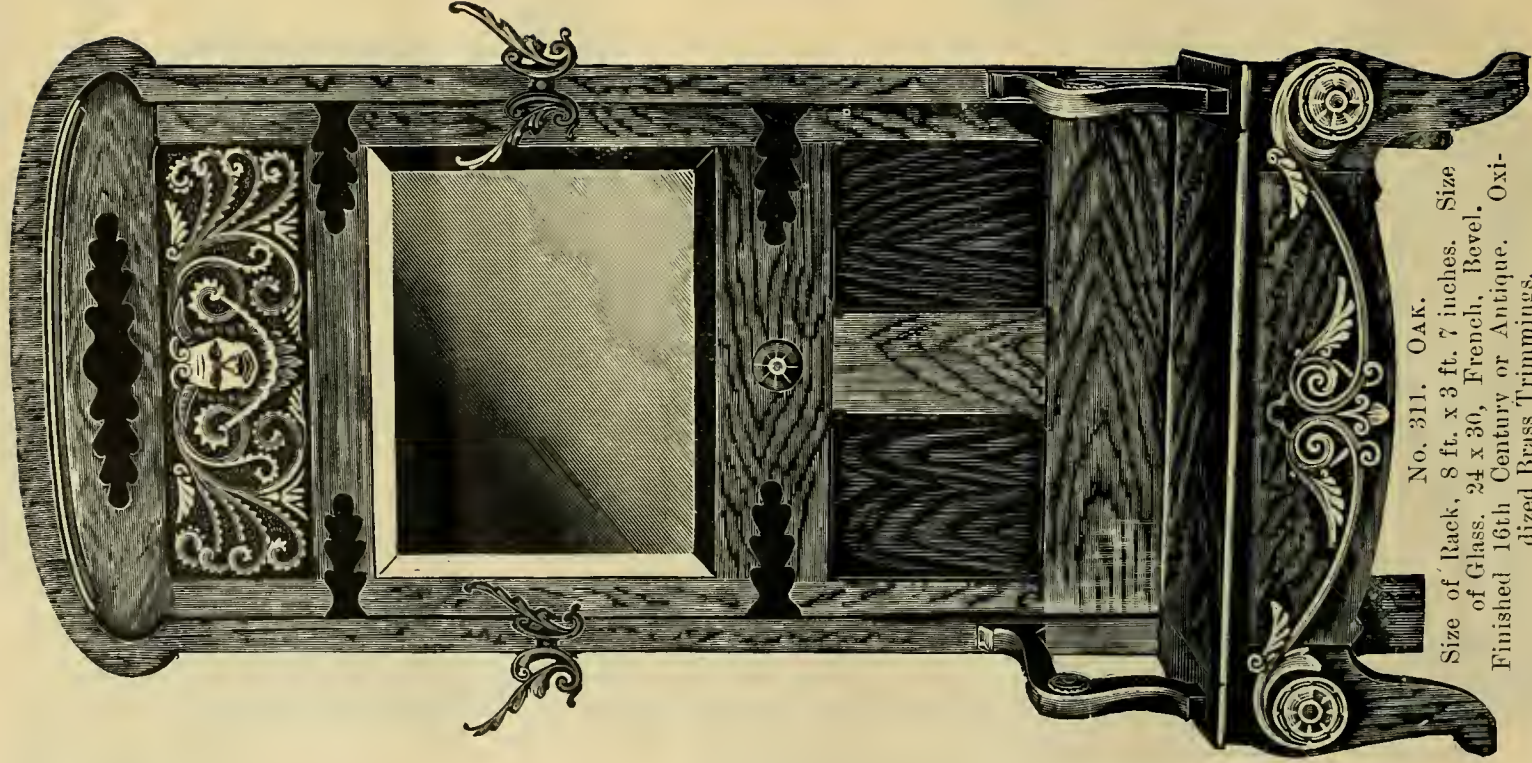

No. 311. OAK.

Size of Rack, 8 ft. x 3 ft. 7 inches. Size
of Glass, 24 x 30, French, Bevel. Oxi-
dized Brass Trimmings.

Price, $35.00.

TERMS, NET, 30 DAYS. NO DISCOUNT FROM ABOVE PRICE