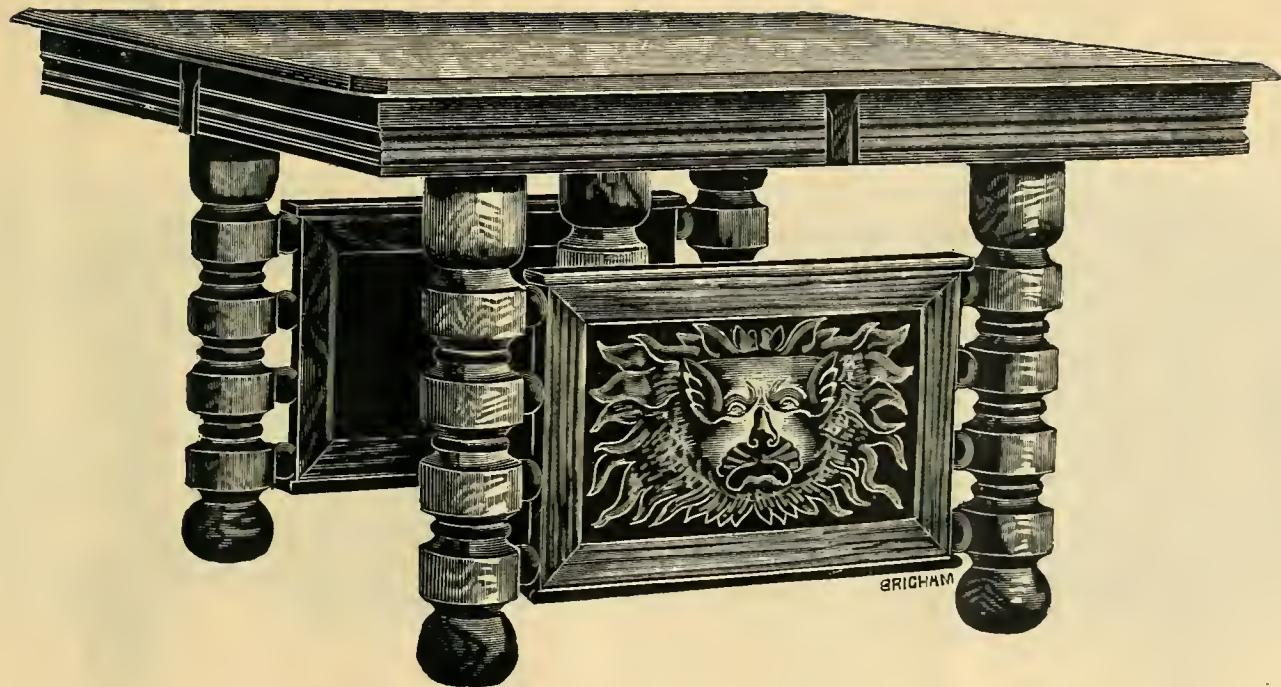

No. 223. Size of top, 4 ft. x 4 ft.

WALNUT AND OAK.....Price, Per Foot, \$2.50.

MADE FROM 10 TO 16 FT. LONG.

TERMS, NET, 30 DAYS. NO DISCOUNT FROM ABOVE PRICE.

No. 291, WALNUT AND OAK.

Size of Rack, 6 ft. 6 inches x 2 ft. 6 inches.