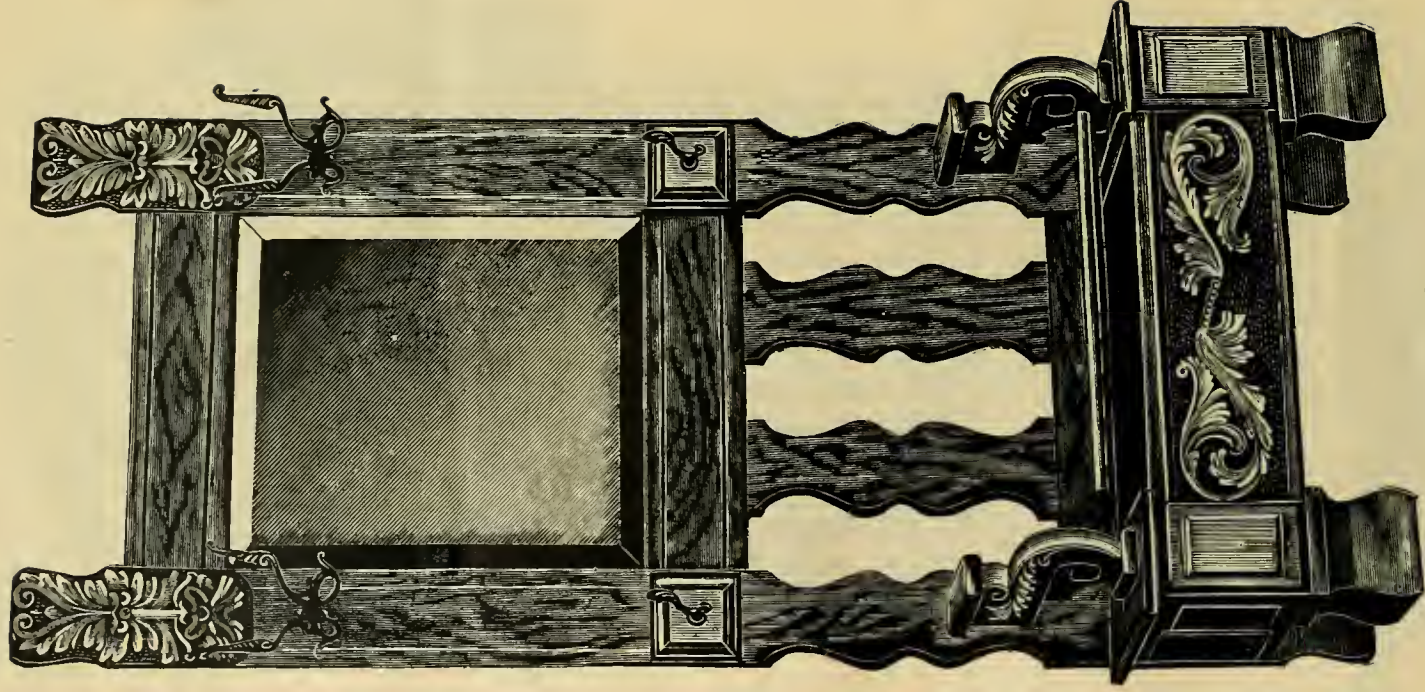

No. 283. OAK.

Size of Rack, 7 ft. x 4 ft. 2 inches.

Size of Glass, 24 x 26 inches, French, Bevel.

Finished 16th Century or Antique.

Price, \$25.00.

TERMS, NET, 30 DAYS. NO DISCOUNT FROM ABOVE PRICE

No. 282. OAK.