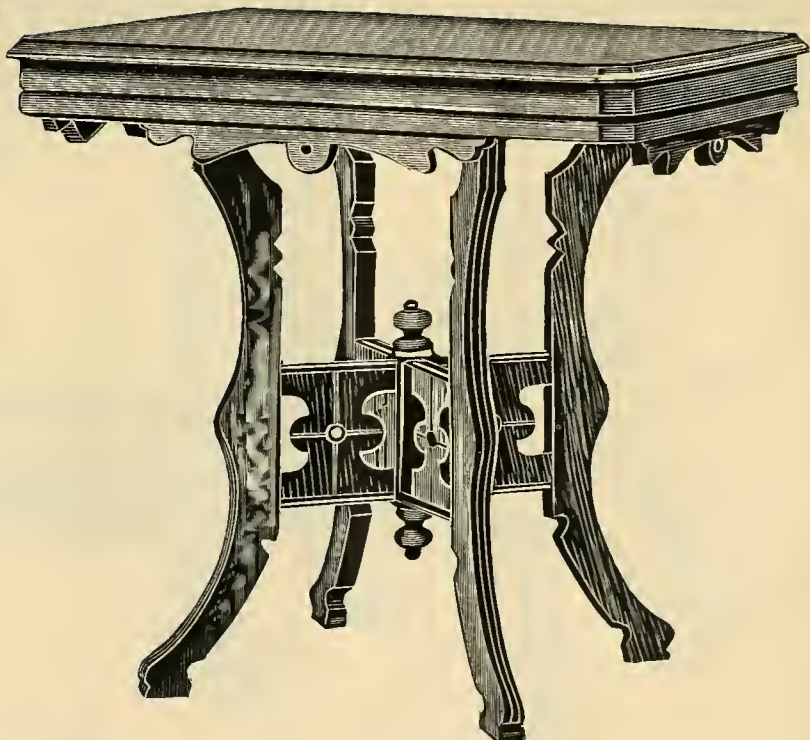

5

Digitized by the Internet Archive
in 2011 with funding from
Lyrasis Members and Sloan Foundation

<http://www.archive.org/details/catalog00repo>

No. 445₁ Size, 20 x 28.
 IMITATION WALNUT, MAHOGANY AND ANTIQUE FINISH.
 Price.....\$1.50.