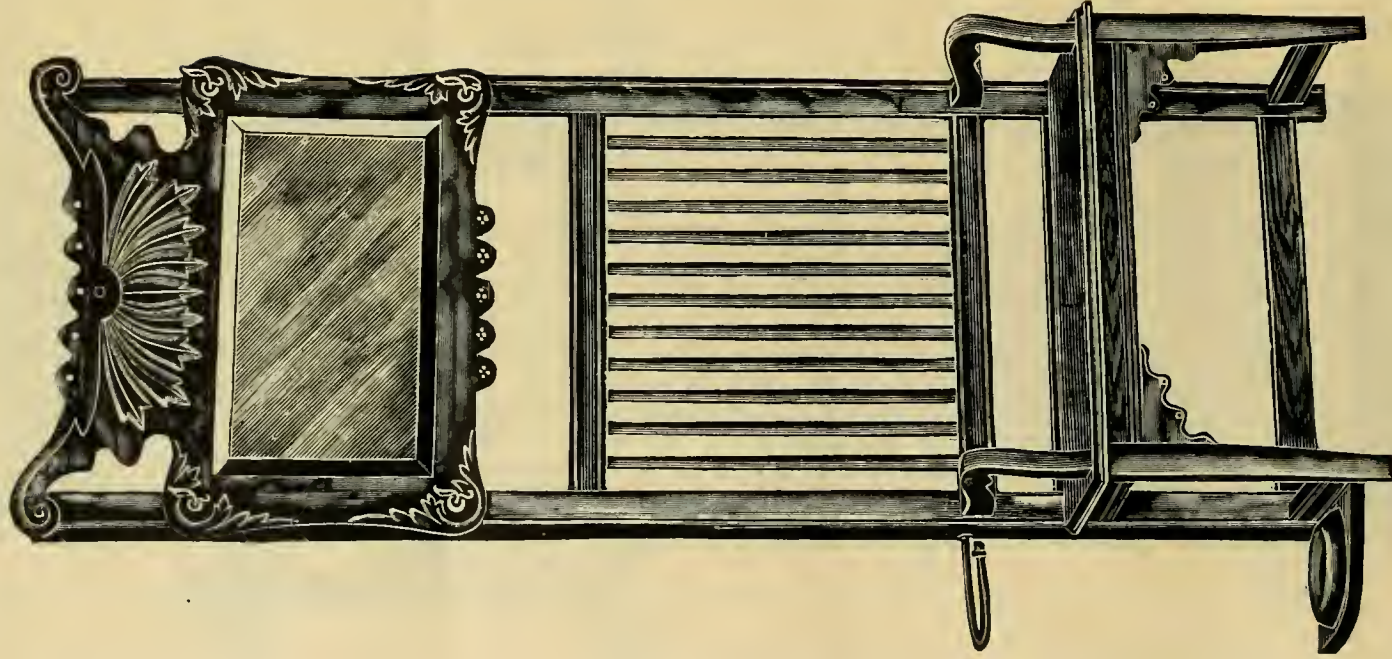

No. 300. WALNUT AND OAK.

Size of Back, 7 ft. x 3 ft. 3 inches.

Size of Glass, 14 x 24 German, Bevel.

Price, $11.00.

TERMS, NET, 30 DAYS. NO DISCOUNT FROM ABOVE PRICE.