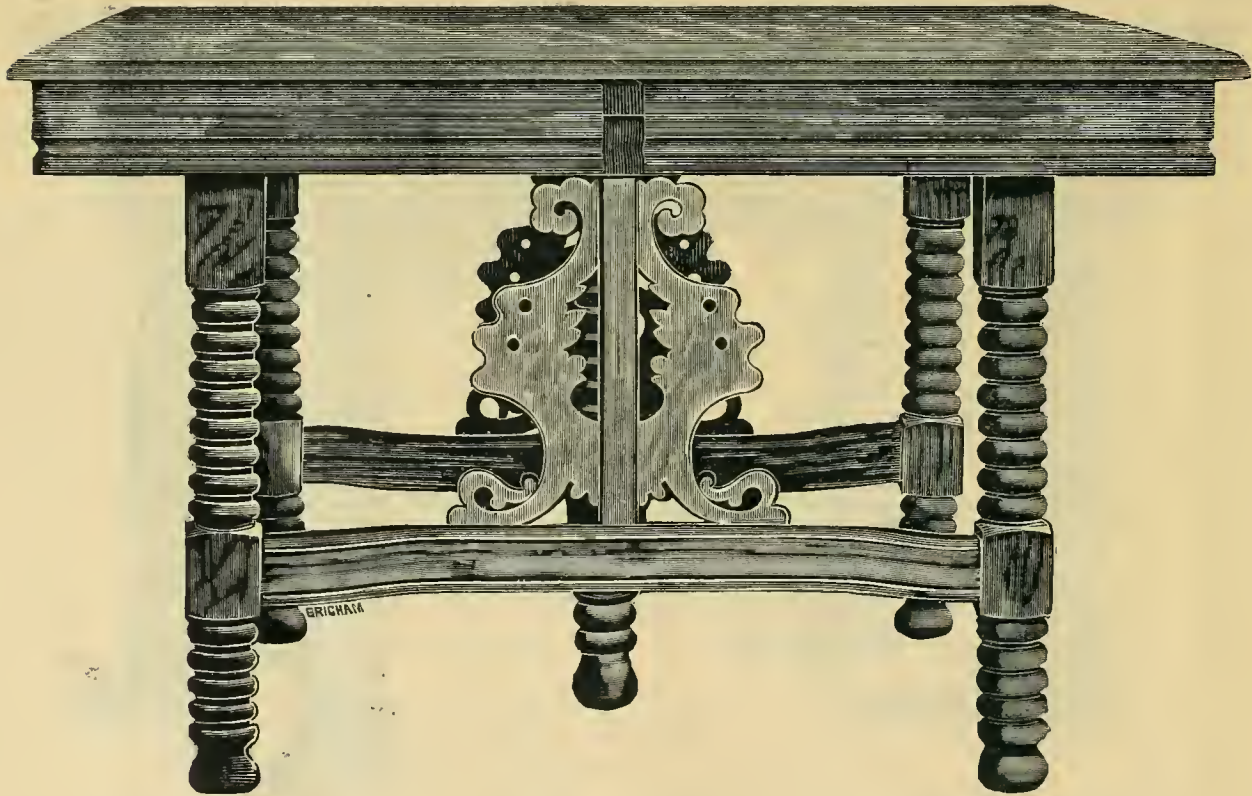

No. 462. Size, 26 x 42.

OAK, POLISH FINISH.....Price, \$23.00.

TERMS, NET, 30 DAYS. NO DISCOUNT FROM ABOVE PRICE.

No. 217. Size of top, 3 ft. 6 x 3 ft. 6.

WALNUT.....	Price, Per Foot, \$1.10.
OAK	Price, Per Foot, \$1.00.