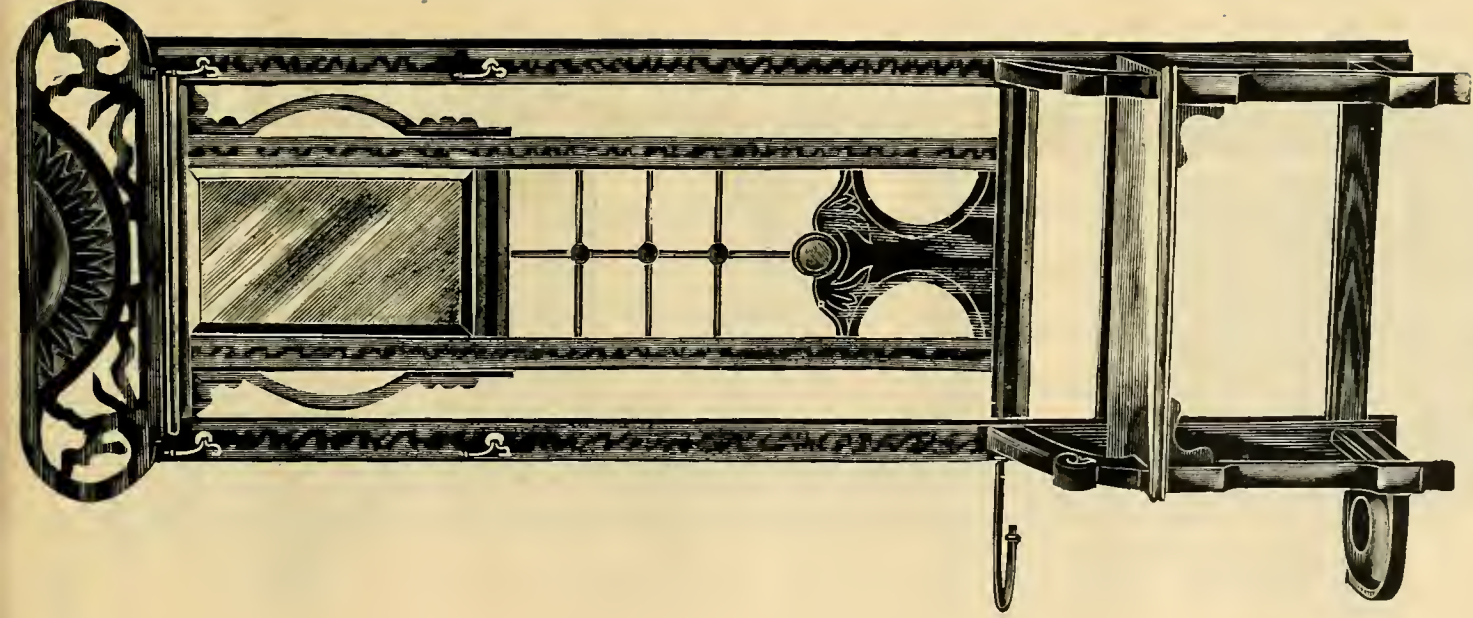

No. 294. WALNUT AND OAK.

Size of Rack, 7 ft. x 2 ft. 6 inches.

Size of Glass, 12 x 30, German, Bevel.

Price, $7.00.

TERMS, NET, 30 DAYS. NO DISCOUNT FROM ABOVE PRICE.