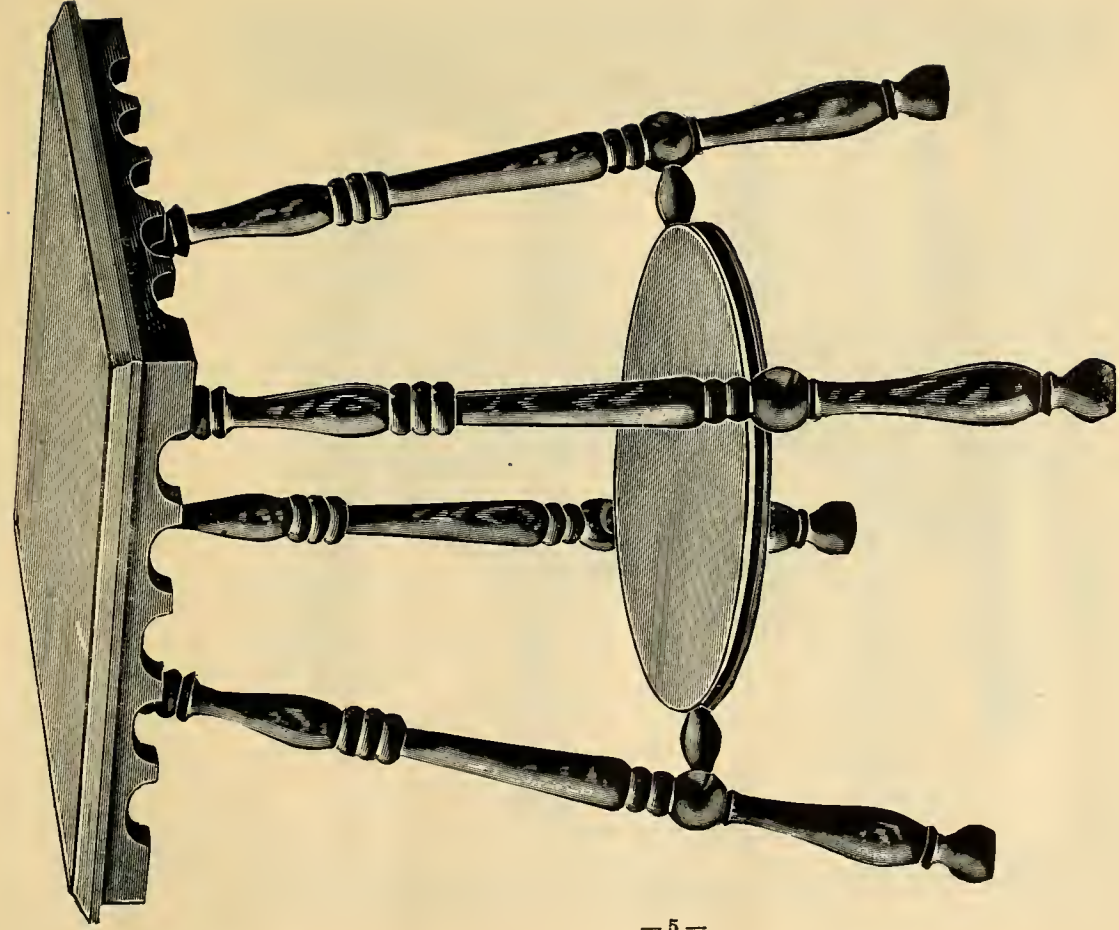

No. 475. Size, 20 x 20.

IMITATION MAHOGANY, IMITATION WALNUT OR ANTIQUE FINISH.

Price.....$2.25.

TERMS, NET, 30 DAYS.

NO DISCOUNT FROM ABOVE PRICE.