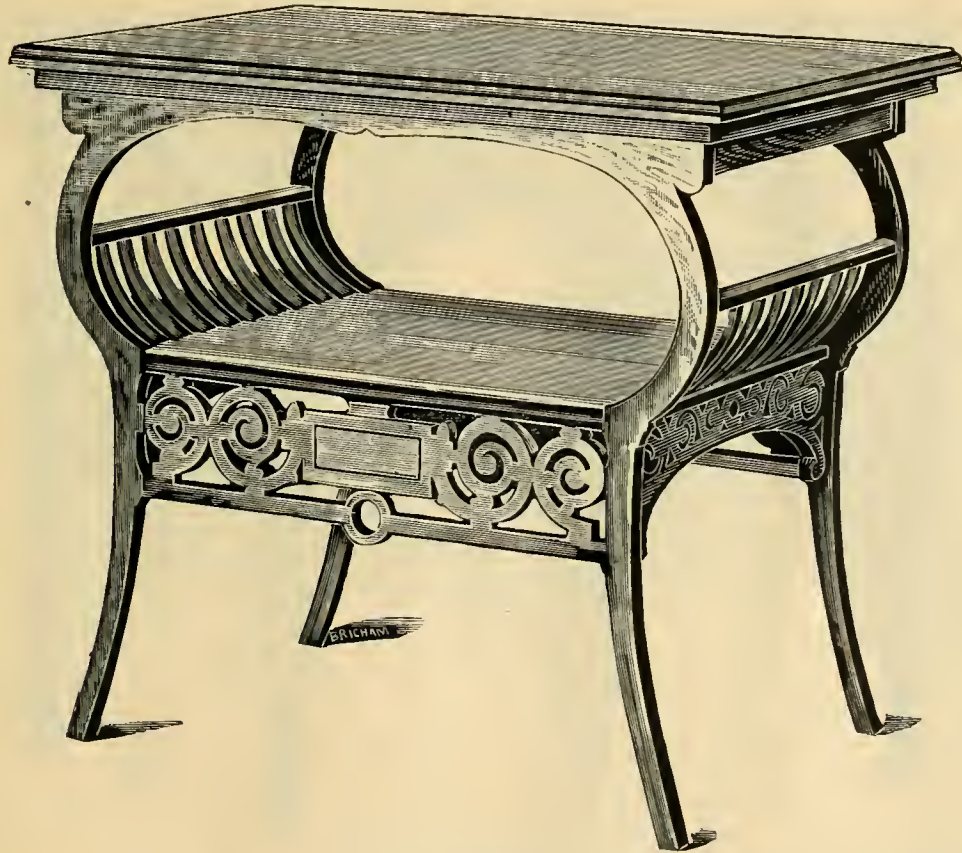

No. 458. Size, 22 x 32. Price, $8.50.
OAK, POLISH FINISH.....
TERMS, NET, 30 DAYS. NO DISCOUNT FROM ABOVE PRICE.