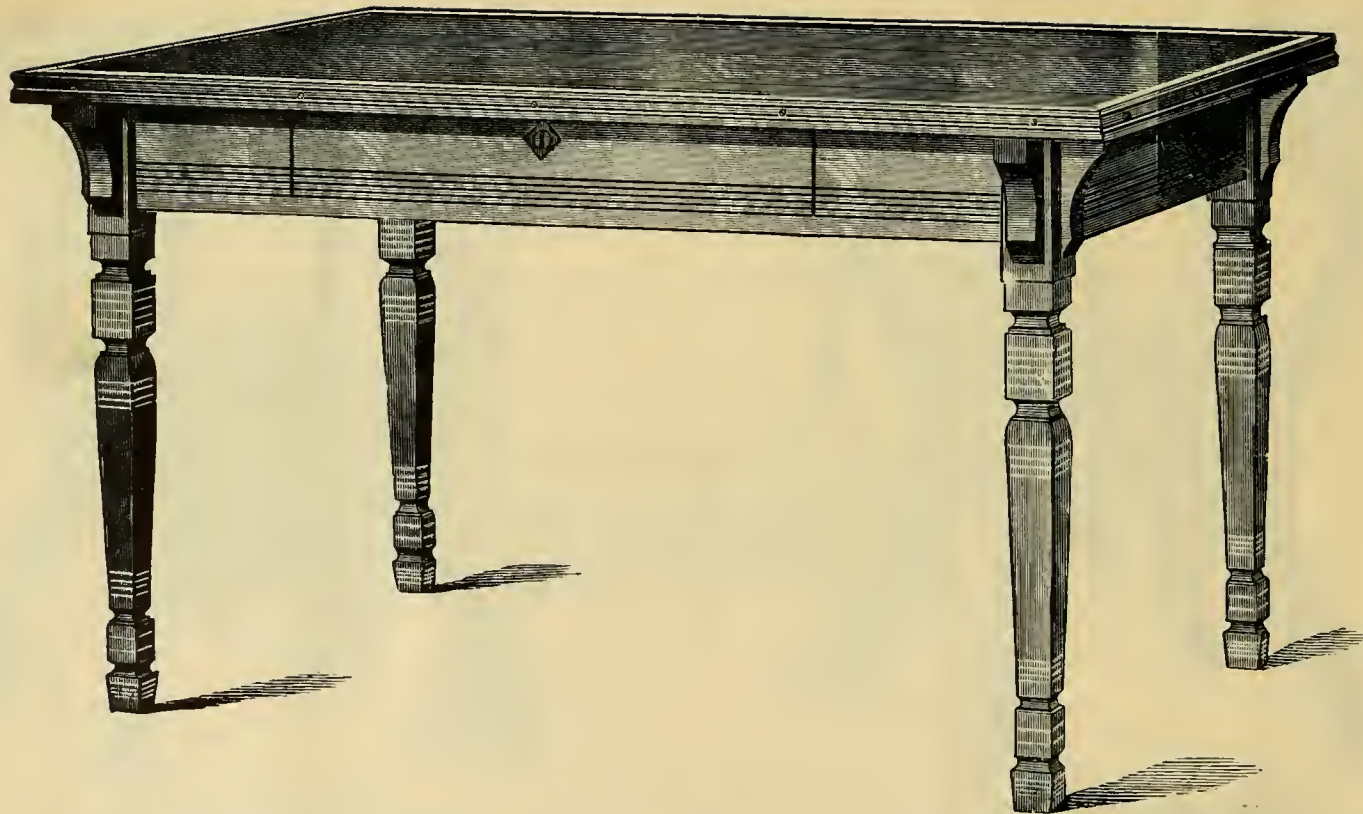

WALNUT AND OAK.

Price..... Oak\$3.00.

“Walnut..... 3.50.

TERMS, NET 30 DAYS. NO DISCOUNT FROM ABOVE PRICES.

- | | | | | |
|-----------|--------------------|----------------|---------------------------------|---------|
| No. 109. | WALNUT AND CHERRY, | Size, 30 x 48. | Windsor Cloth, Square Legs..... | \$5.75. |
| No. 109. | ANTIQUE FINISH, | Size, 30 x 48. | Enameled Cloth, Round Legs..... | 3.85. |
| No. 109½. | ANTIQUE FINISH, | Size, 25 x 42. | Enameled Cloth, Round Legs..... | 3.50. |
| No. 109¾. | WALNUT OR OAK, | Size, 36 x 72. | Windsor Cloth, Round Legs..... | 7.25. |