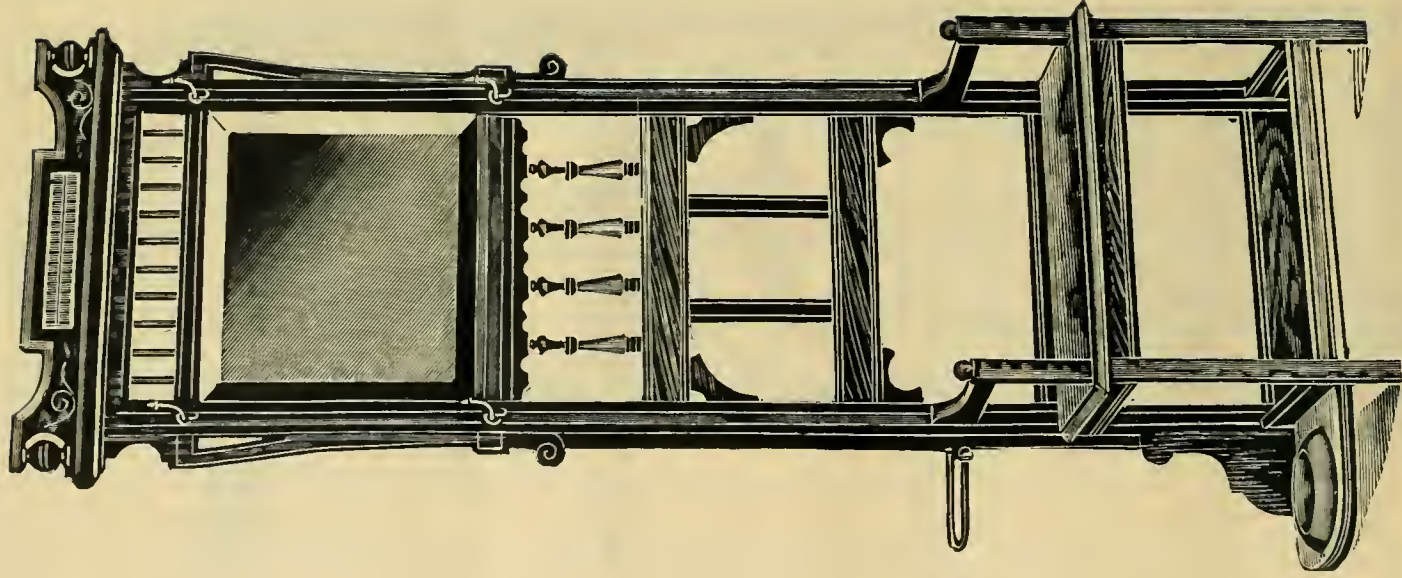

No. 289. WALNUT AND OAK.

Size of Rack, 7 ft. x 3 ft.

Size of Glass, 18 x 20, German, Bevel.

Price, $8.00.

TERMS. NET, 30 DAYS. NO DISCOUNT FROM ABOVE PRICE.