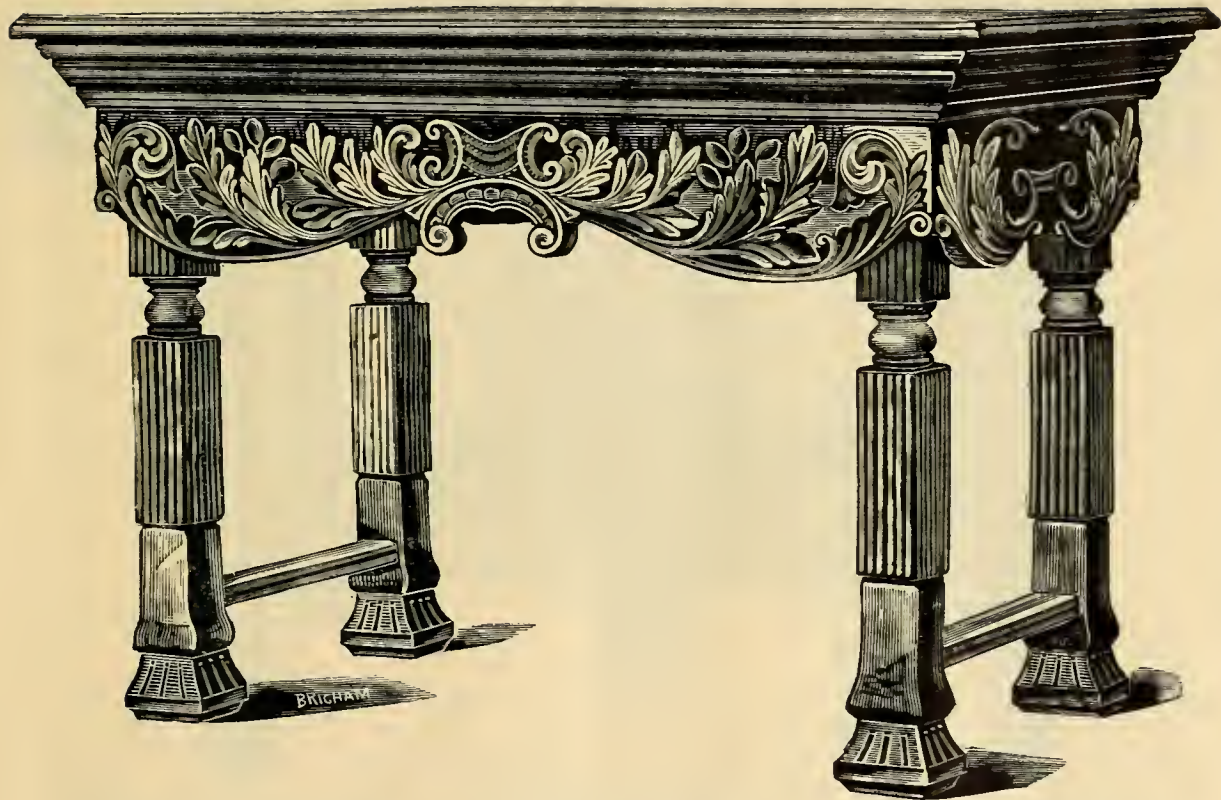

No. 464. Size, 30 x 30.

OAK, POLISH FINISH..... Price, \$9.50.

TERMS, NET 30 DAYS. NO DISCOUNT FROM ABOVE PRICE.

No. 463. Size, 25 x 40.

OAK, POLISH FINISH..... Price, \$12.00.

TERMS, NET, 30 DAYS. NO DISCOUNT FROM ABOVE PRICE.