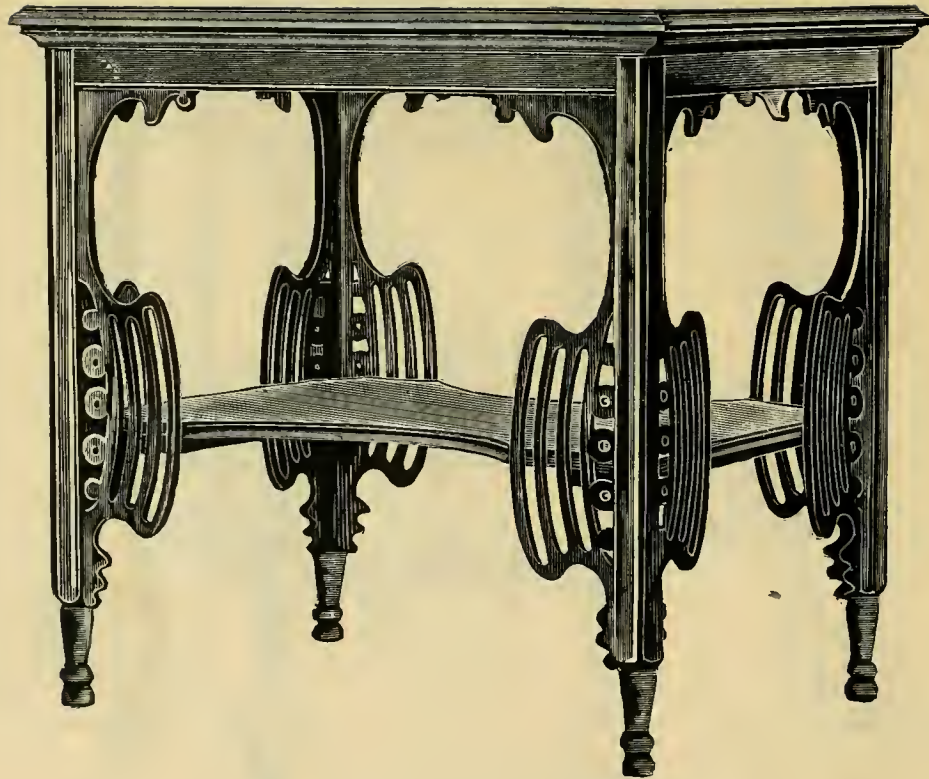

No. 470. Size, 23 x 30.

OAK, POLISH FINISH.....Price, $8.00.

TERMS, NET, 30 DAYS. NO DISCOUNT FROM ABOVE PRICE