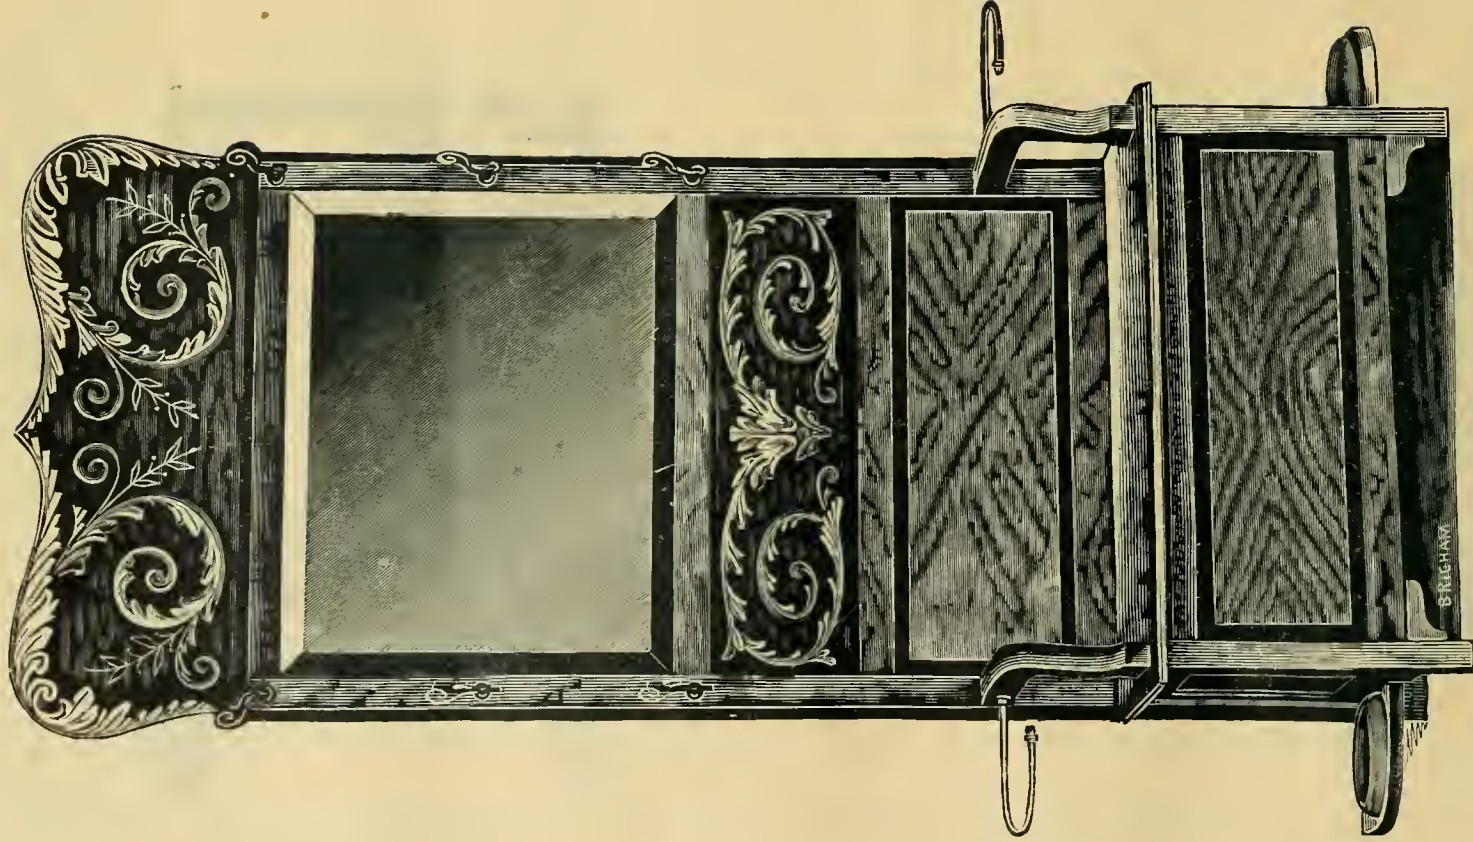

No. 307. OAK.
Size of Rack, 7 ft. x 3 ft. 10 inches. Size of Glass, 24 x 30, German, Bevel.
Finished 16th Century or Antique.

Price, $24.00.

TERMS, NET, 30 DAYS. NO DISCOUNT FROM ABOVE PRICE.