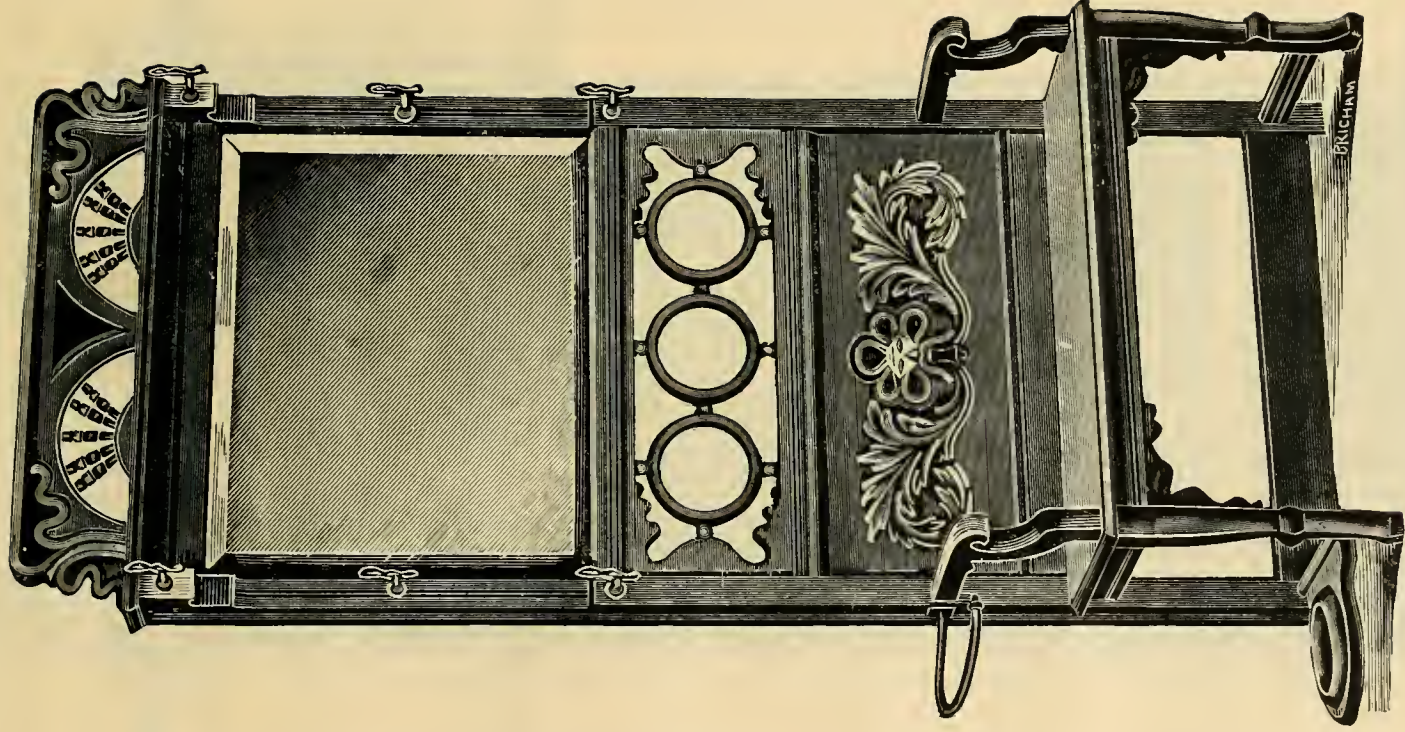

No. 281. OAK.

Size of Rack, 7 ft. x 3 ft. 6 in. Size of Glass, 24 x 30, German, Bevel.
Price, $18.50.

TERMS, NET, 30 DAYS. NO DISCOUNT FROM ABOVE PRICE.