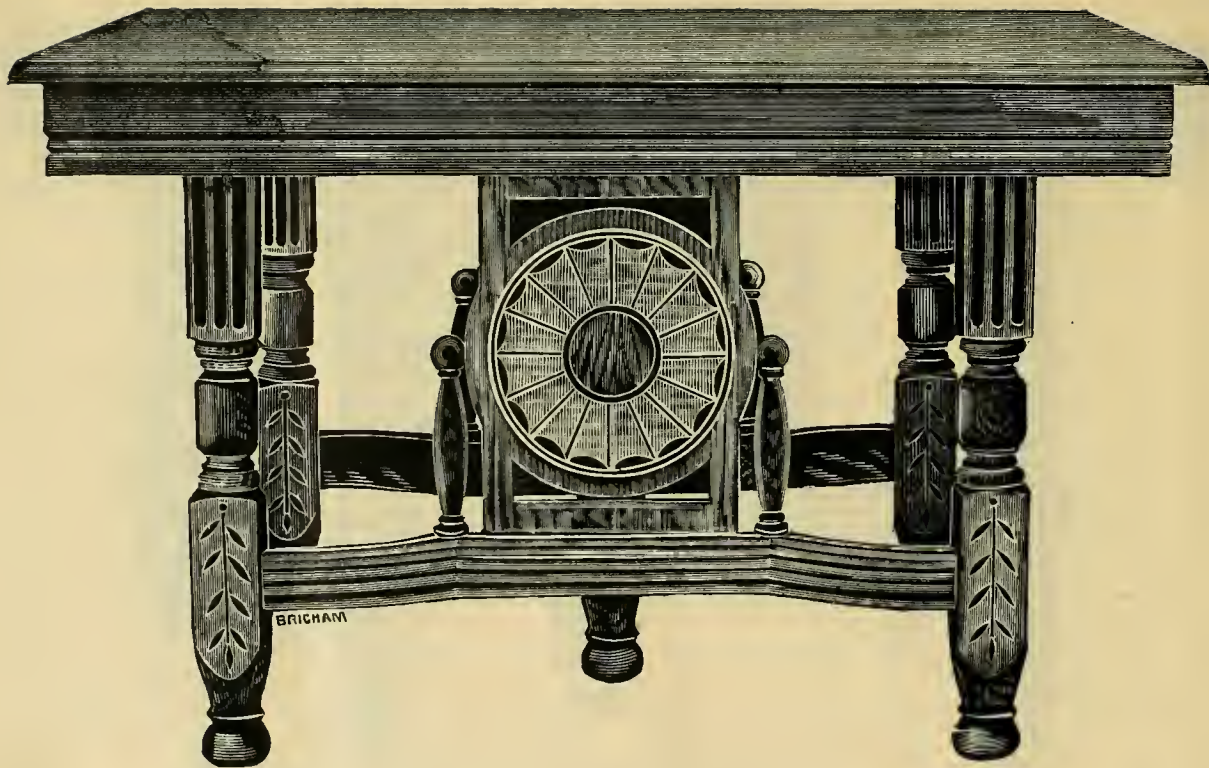

MADE FROM 8 TO 16 FEET LONG.

TERMS, NET, 30 DAYS. NO DISCOUNT FROM ABOVE PRICES.

No. 216. Size of top, 3 ft. 6 x 3 ft. 6.
OAK.....Price, Per Foot, \$1.10.

MADE FROM 8 TO 16 FEET LONG.

TERMS, NET, 30 DAYS. NO DISCOUNT FROM ABOVE PRICE.