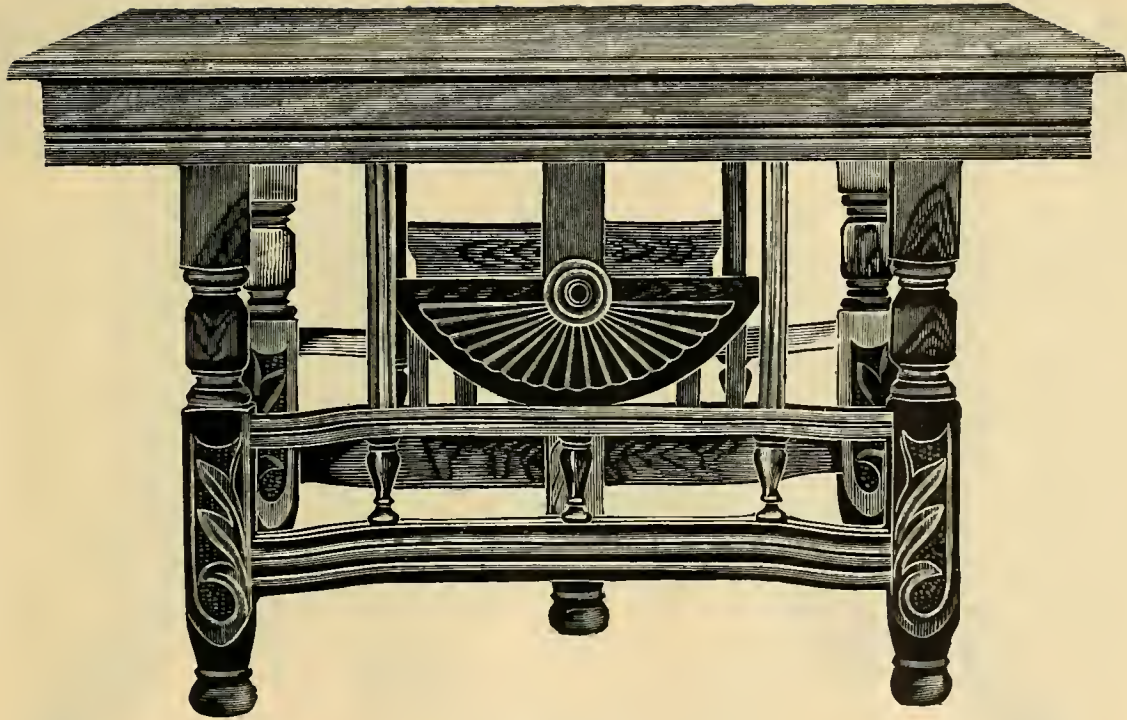

No. 233. Size of top, 4 ft. x 4 ft.

OAK.....	Price, Per Foot, $1.50.
WALNUT.....	Price, Per Foot, 1.60.

MADE FROM 8 TO 16 FT. LONG.

TERMS, NET, 30 DAYS. NO DISCOUNT FROM ABOVE PRICES.