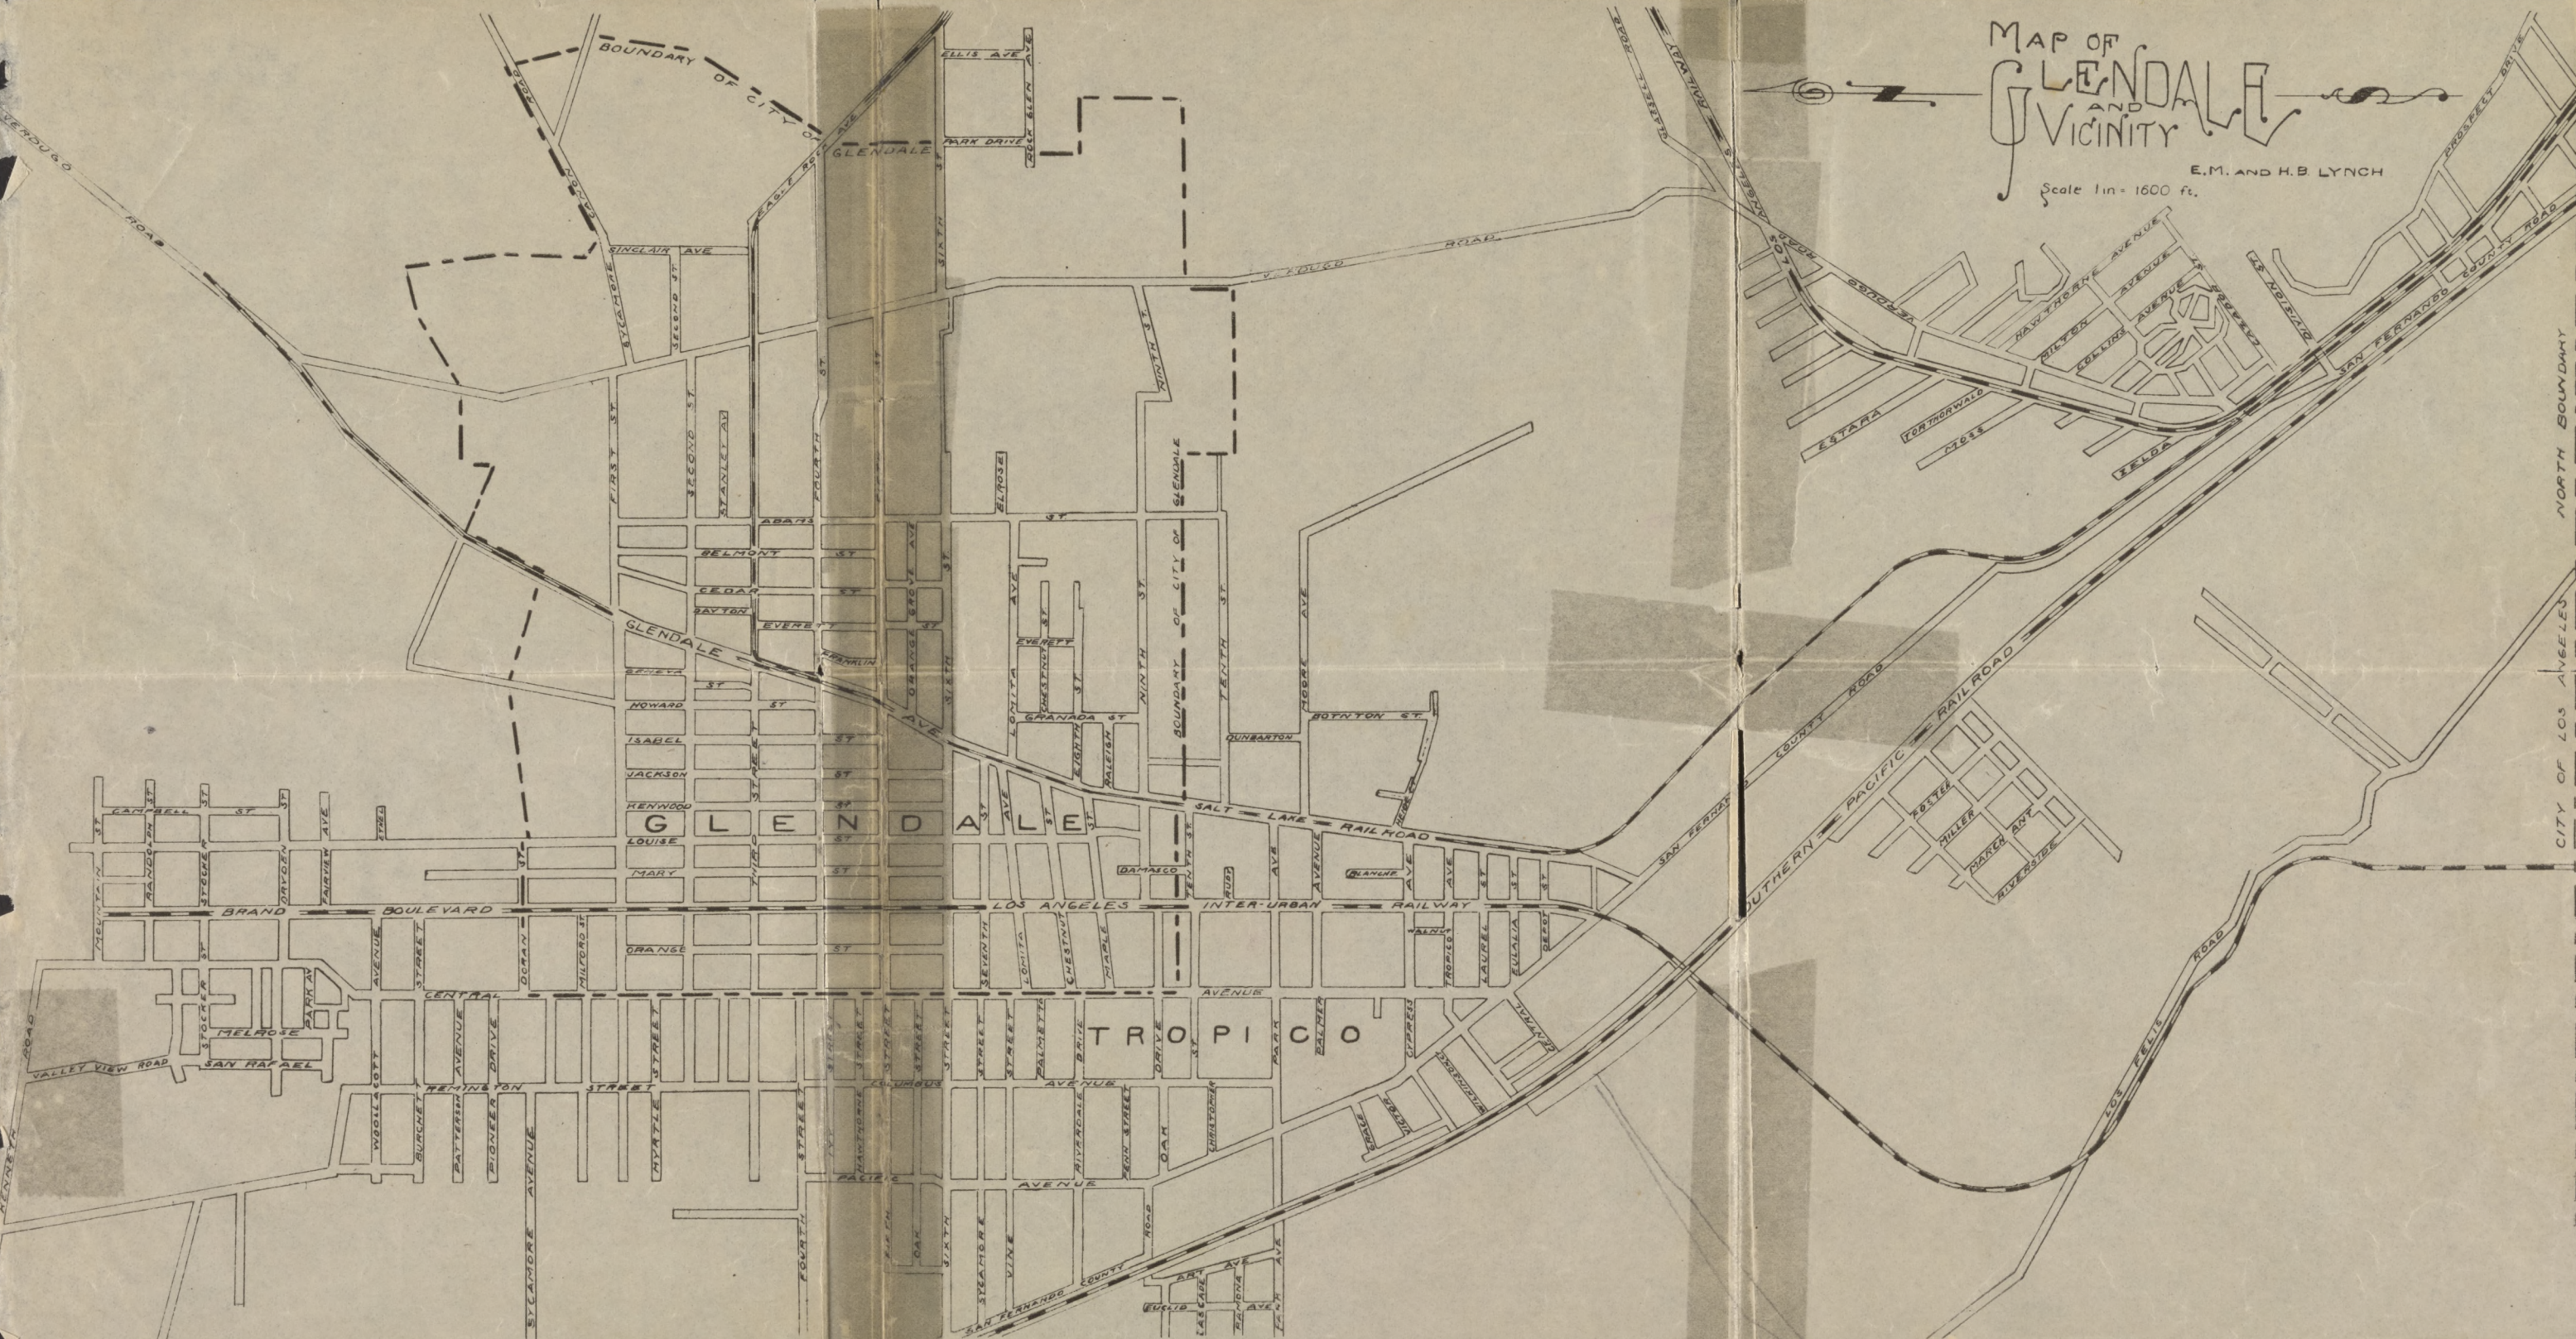

MAP OF GLENDALE AND VICINITY

E.M. AND H.B. LYNCH

Scale 1 in = 1600 ft.