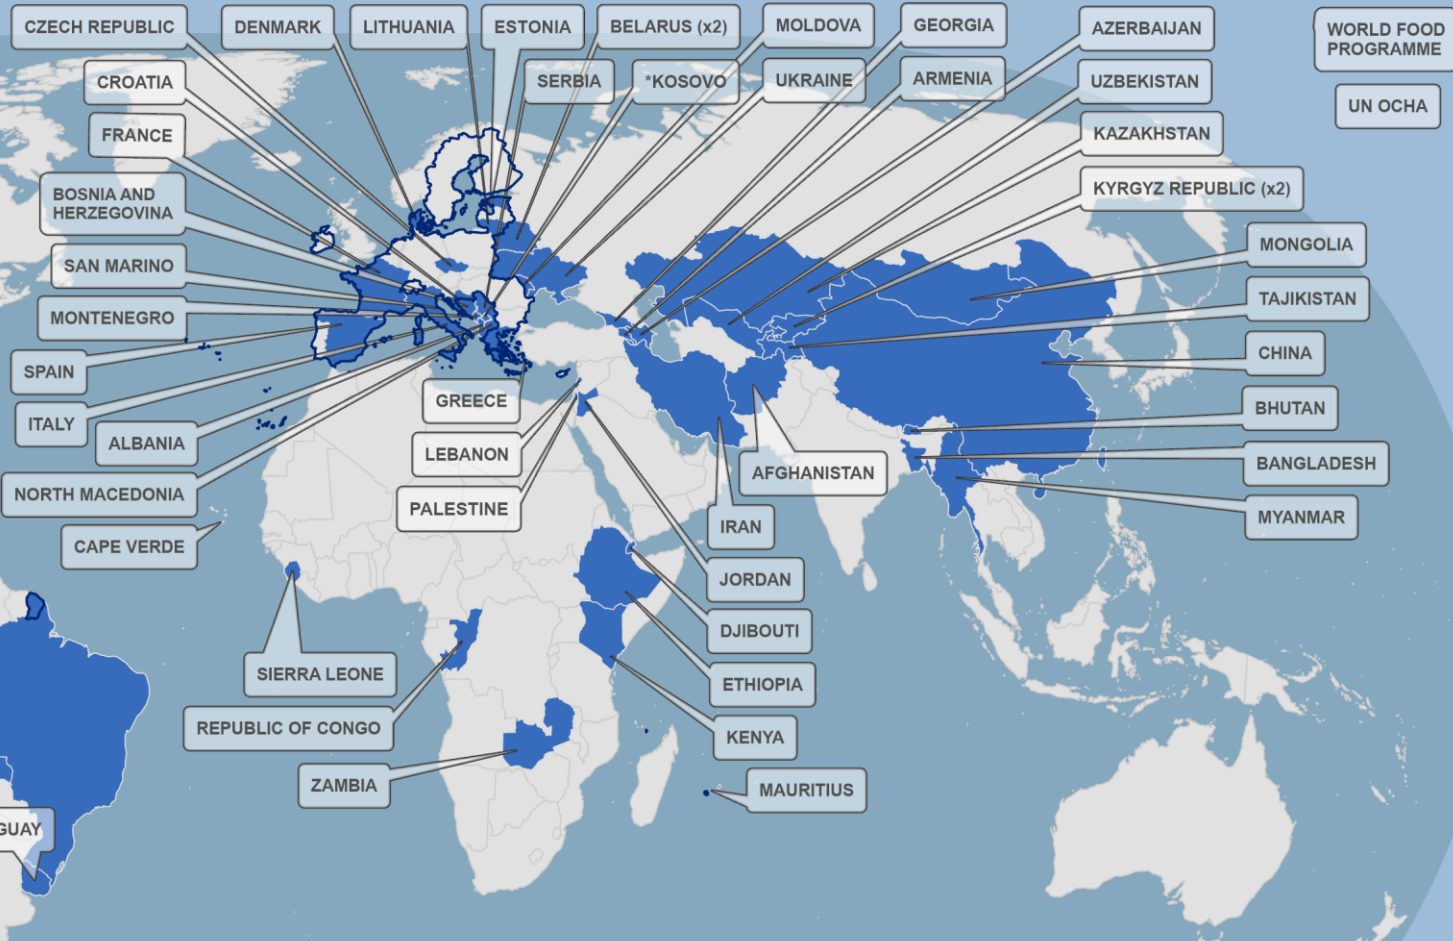

ACTIVATIONS – PANDEMIC

2020 MEDICAL EQUIPMENT AND IN-KIND ASSISTANCE DELIVERED:

Over **18 million** items of medical equipment provided since the beginning of the pandemic, including over **3 million** items from the rescEU medical stockpile.

ACTIVATIONS – CONSULAR SUPPORT

2020 REPATRIATION RESPONSE:

100,313 Passengers, **90,060** of whom were EU citizens, were flown to Europe on board **408** flights organised with the support of The UCPM during the first wave of COVID-19.

Organising country
Number of flights

Number of EU citizens repatriated to their country via UCPM

European Union Boundary

Total Requests for Assistance:

85

Pandemic: 58

Consular Support¹: 27

¹Repatriation of EU citizens
²Consular support operations/repatriations of EU citizens with multiple EU Member States involved in these operations
³The Kingdom of the Netherlands on behalf of the Dutch Caribbean Islands
⁴Activations ongoing at the time of map publication
© European Union, 2021. Map created by DG ECHO Situational Awareness Team. Sources: DG ECHO, GISCO. The boundaries and names shown on this map do not imply official endorsement or acceptance by the European Union.
*Kosovo: This designation is without prejudice to positions on status, and is in line with UNSCR 1244/1999 and the ICJ Opinion on the Kosovo Declaration of Independence.