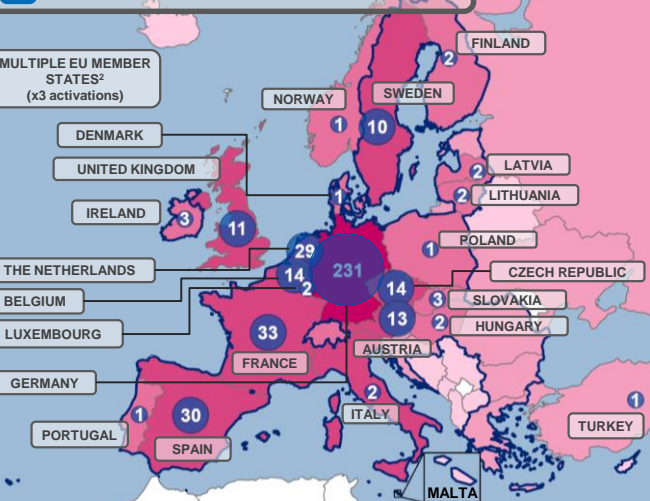

ACTIVATIONS – PANDEMIC

2020 MEDICAL EQUIPMENT AND IN-KIND ASSISTANCE DELIVERED:

Over **18 million** items of medical equipment provided since the beginning of the pandemic, including over **3 million** items from the rescEU medical stockpile.

ACTIVATIONS – CONSULAR SUPPORT

2020 REPATRIATION RESPONSE:

100,313 Passengers, **90,060** of whom were EU citizens, were flown to Europe on board **408** flights organised with the support of The UCPM during the first wave of COVID-19.

Organising country
Number of flights

Number of EU citizens repatriated to their country via UCPM

European Union Boundary

Total Requests for Assistance:

85

Pandemic: 58

Consular Support¹: 27

¹Repatriation of EU citizens
²Consular support operations/repatriations of EU citizens with multiple EU Member States involved in these operations
³The Kingdom of the Netherlands on behalf of the Dutch Caribbean Islands
⁴Activations ongoing at the time of map publication
© European Union, 2021. Map created by DG ECHO Situational Awareness Team. Sources: DG ECHO, GISCO. The boundaries and names shown on this map do not imply official endorsement or acceptance by the European Union.
*Kosovo: This designation is without prejudice to positions on status, and is in line with UNSCR 1244/1999 and the ICJ Opinion on the Kosovo Declaration of Independence.