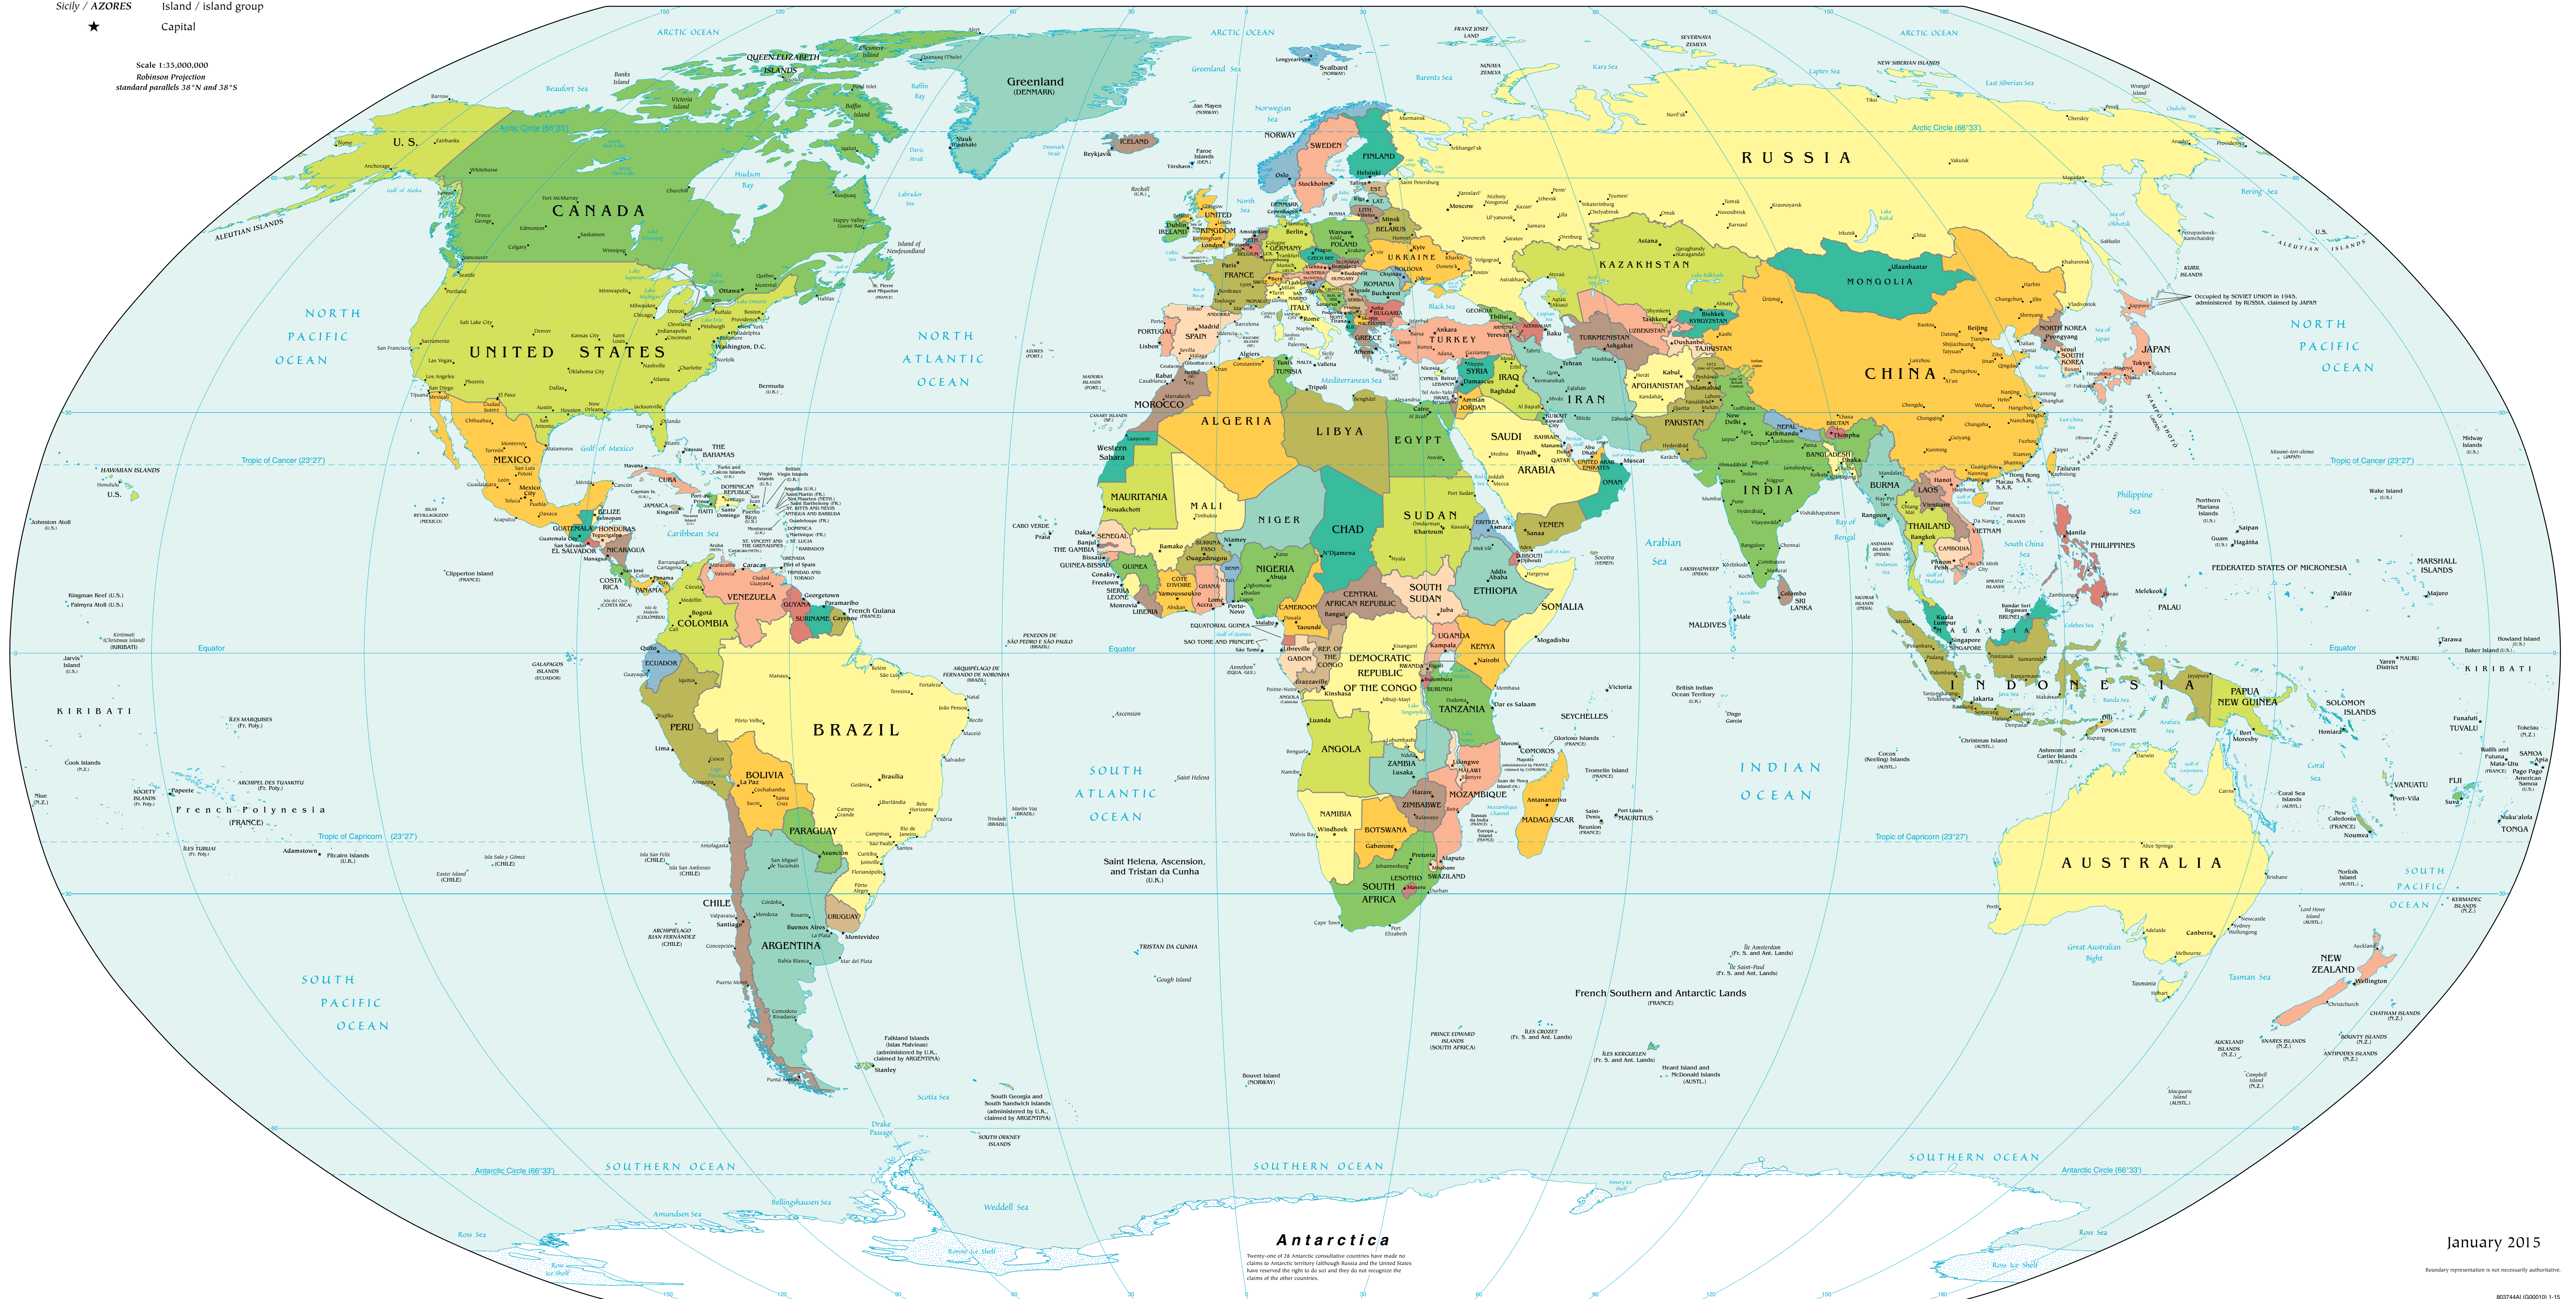

Political Map of the World, January 2015

- AUSTRALIA Independent state
- Bermuda Dependency or area of special sovereignty
- Stjely / AZORES Island / island group
- ★ Capital

January 2015

8027448 (08/02/15) 1:15