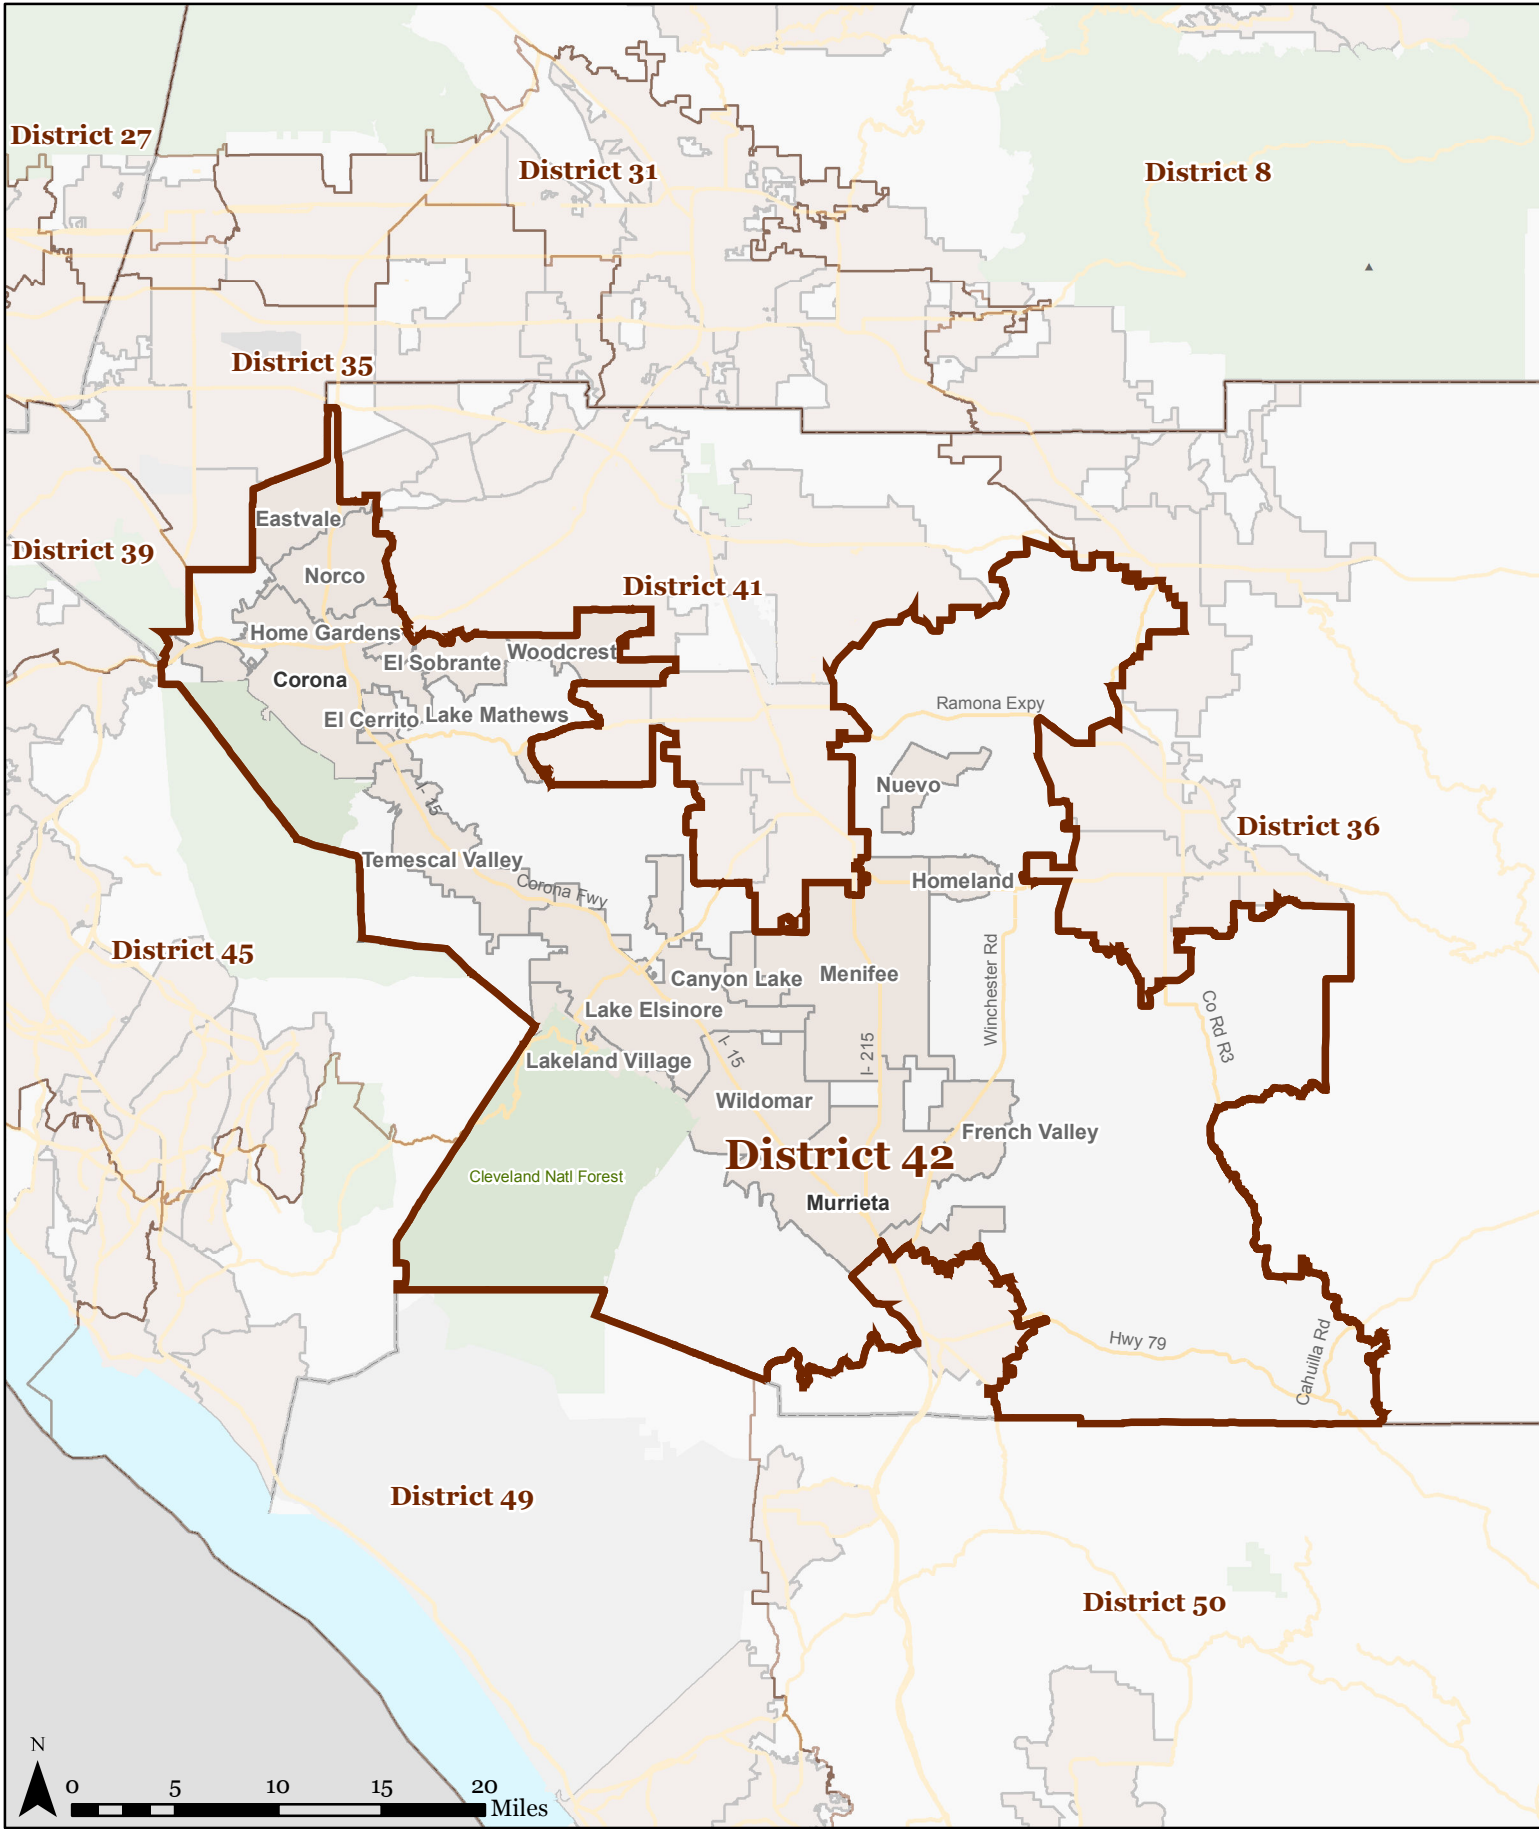

# California State Congressional District 42

Map created by Healthy City, a project of the Advancement Project, August 2011. Created from CRC Certified Map: crc\_20110815\_congress\_certified\_statewide.zip. SHA-1: 1893c0695a42454a202f5b1ef433abff6b491db9. Basemap from US Census Bureau TIGER/Line Shapefiles.