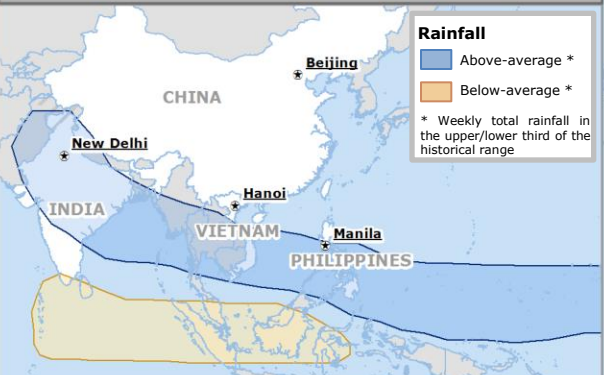

ABOVE / BELOW - AVERAGE RAINFALL ON 24 -30 JUNE
«GLOBAL TROPICS HAZARDS OUTLOOK»
SOURCE: NOAA

Rainfall

- Above-average *
- Below-average *

* Weekly total rainfall in the upper/lower third of the historical range