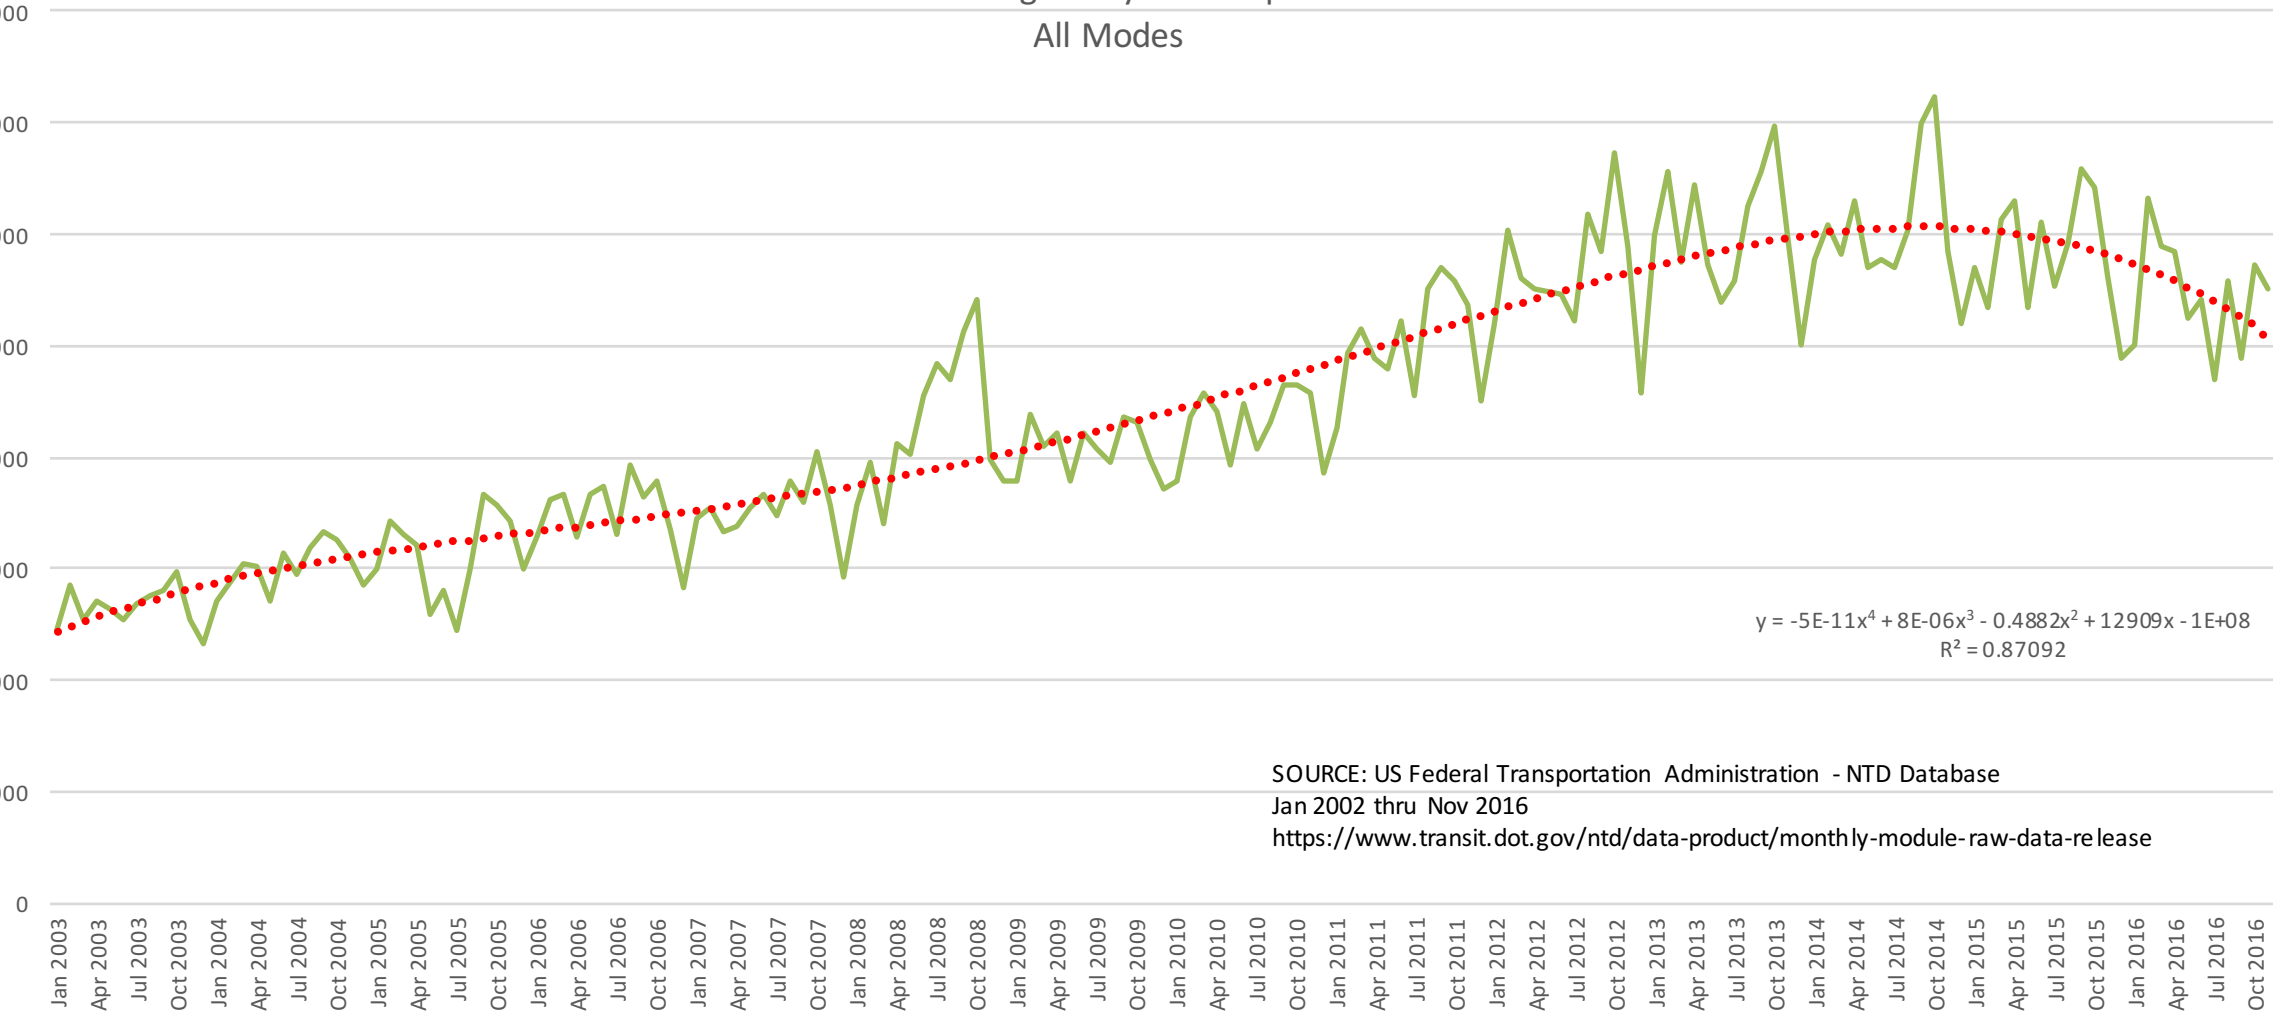

GoTriangle
Average Daily Ridership
All Modes

SOURCE: US Federal Transportation Administration - NTD Database
Jan 2002 thru Nov 2016
<https://www.transit.dot.gov/ntd/data-product/monthly-module-raw-data-release>