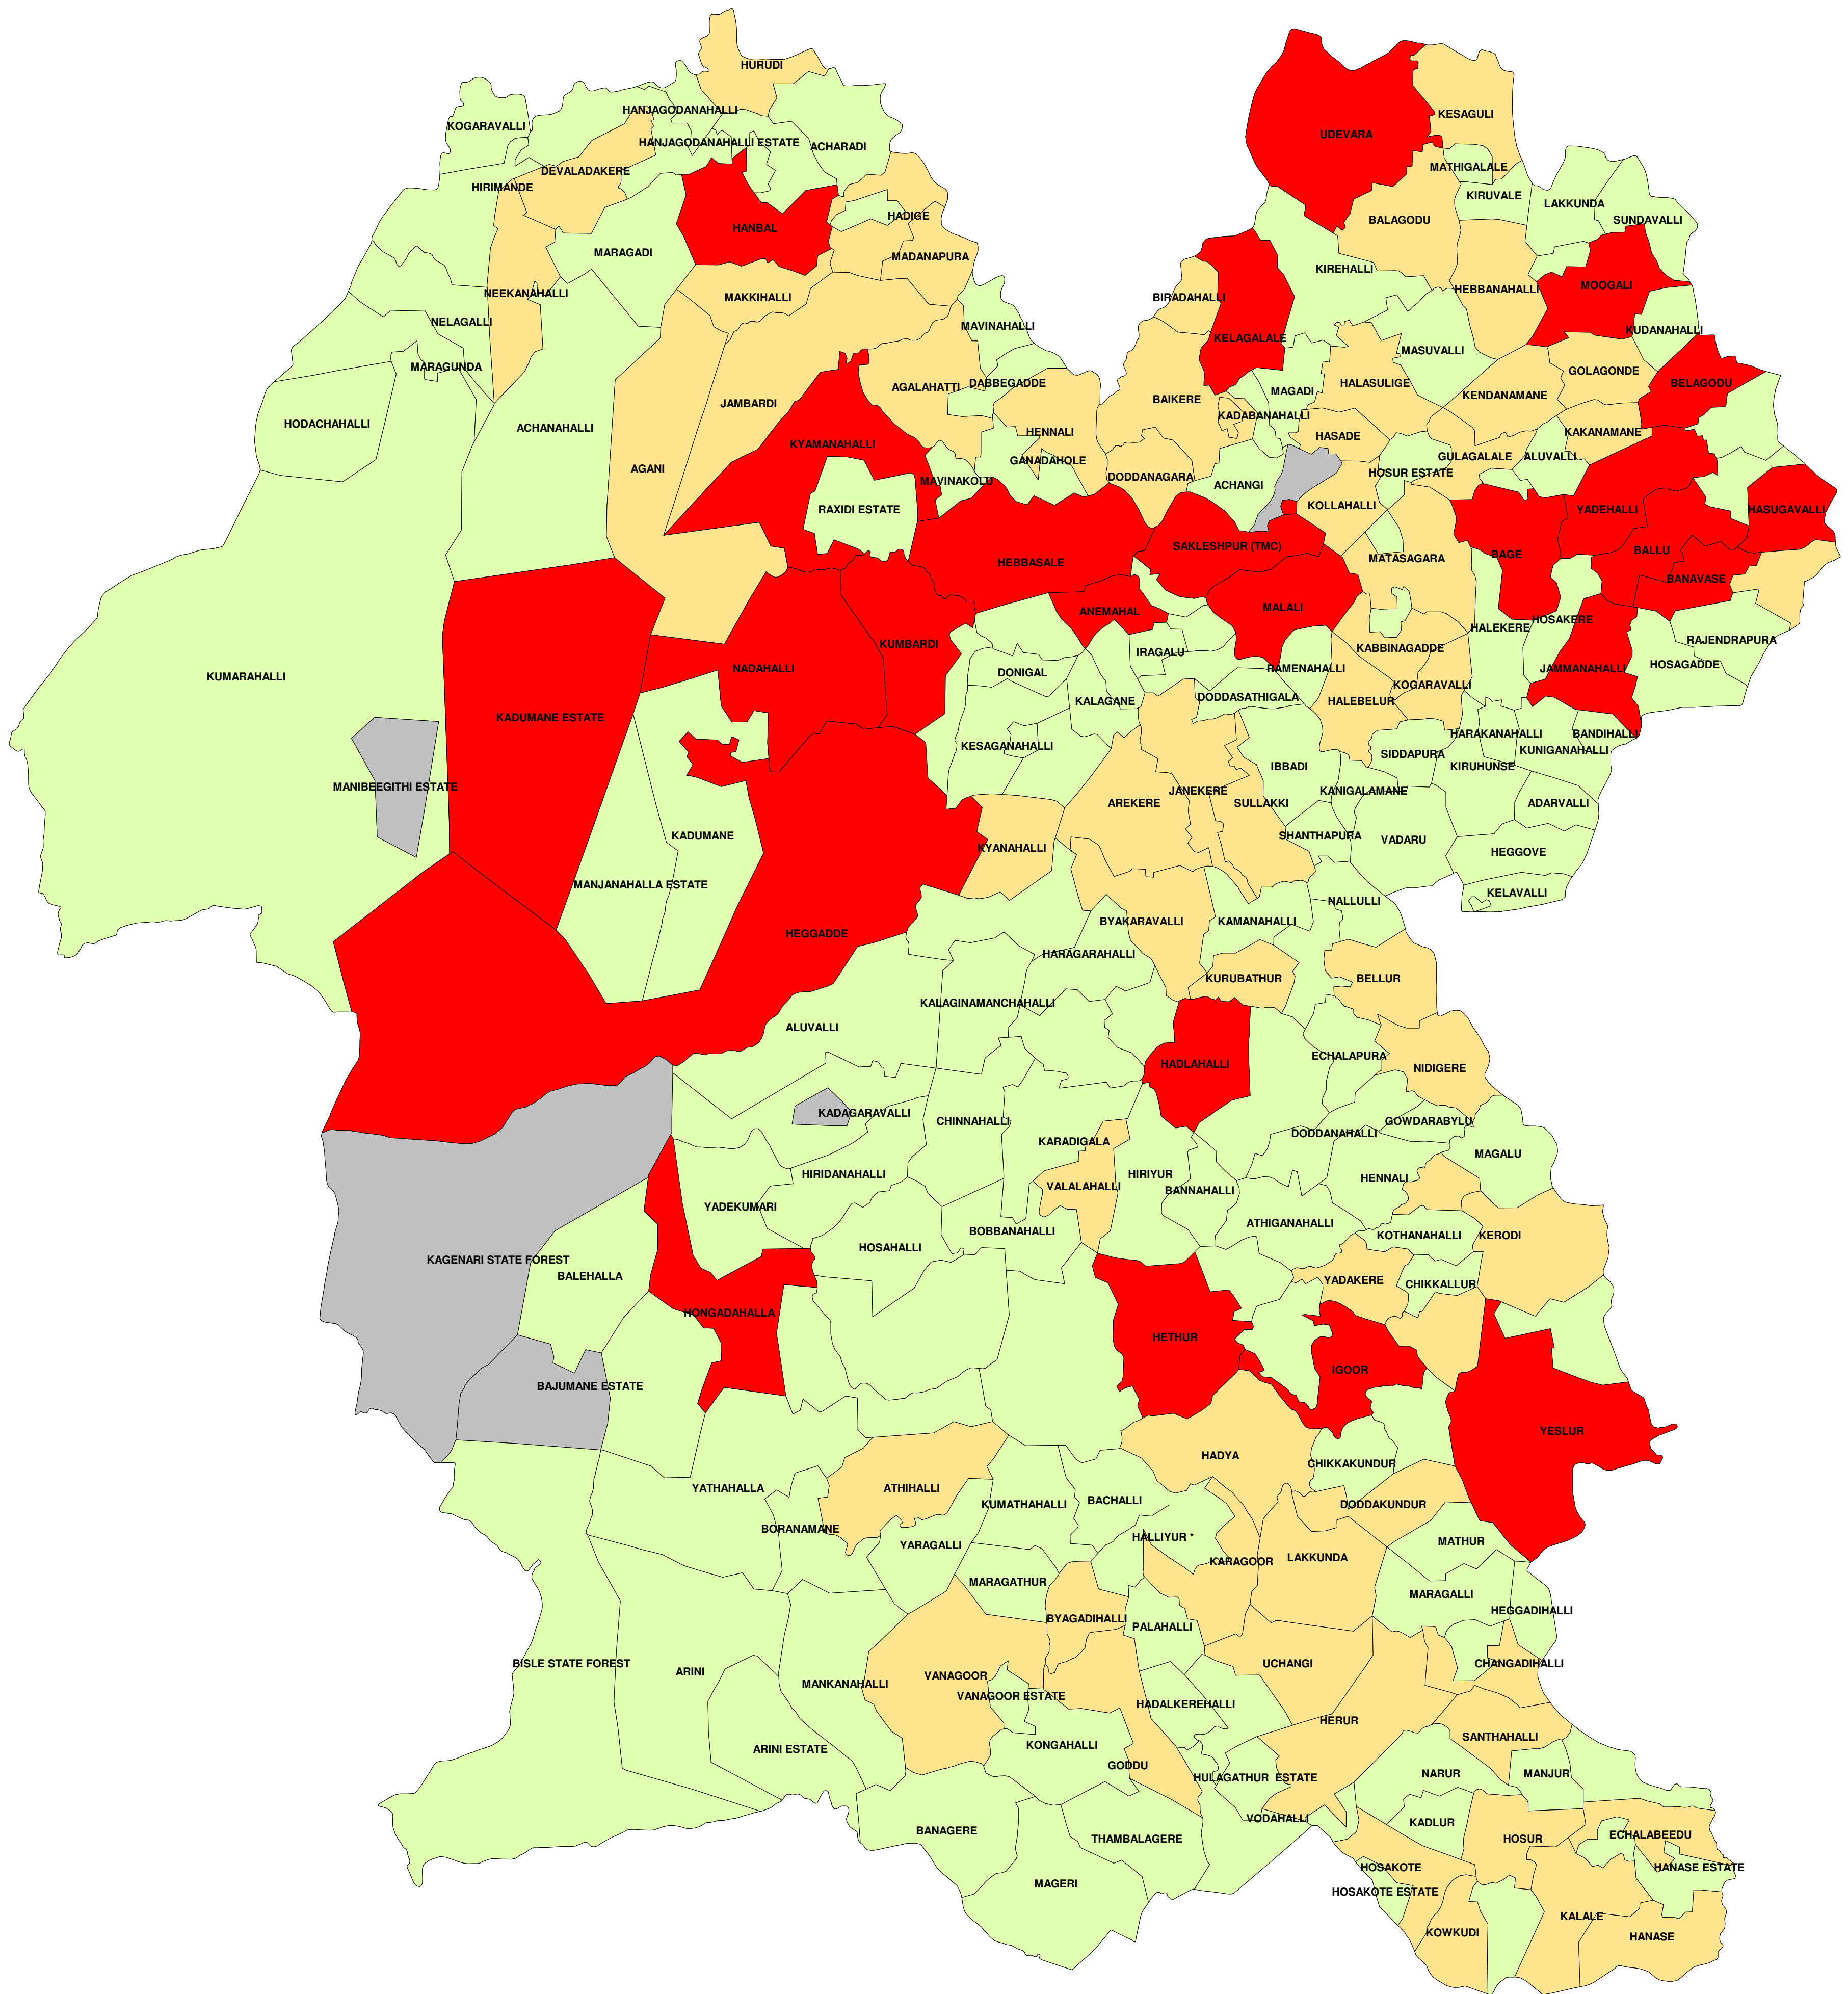

SAKALESHAPURA TALUK

POPULATION AS PER 2001 CENSUS

PREPARED AT : NRDMS CENTRE/ZP/HASSAN.

POPULATION AS PER 2001 CENSUS	
UN INHABITED	(5)
1 TO 500	(138)
500 TO 1,000	(60)
>1,000	(25)