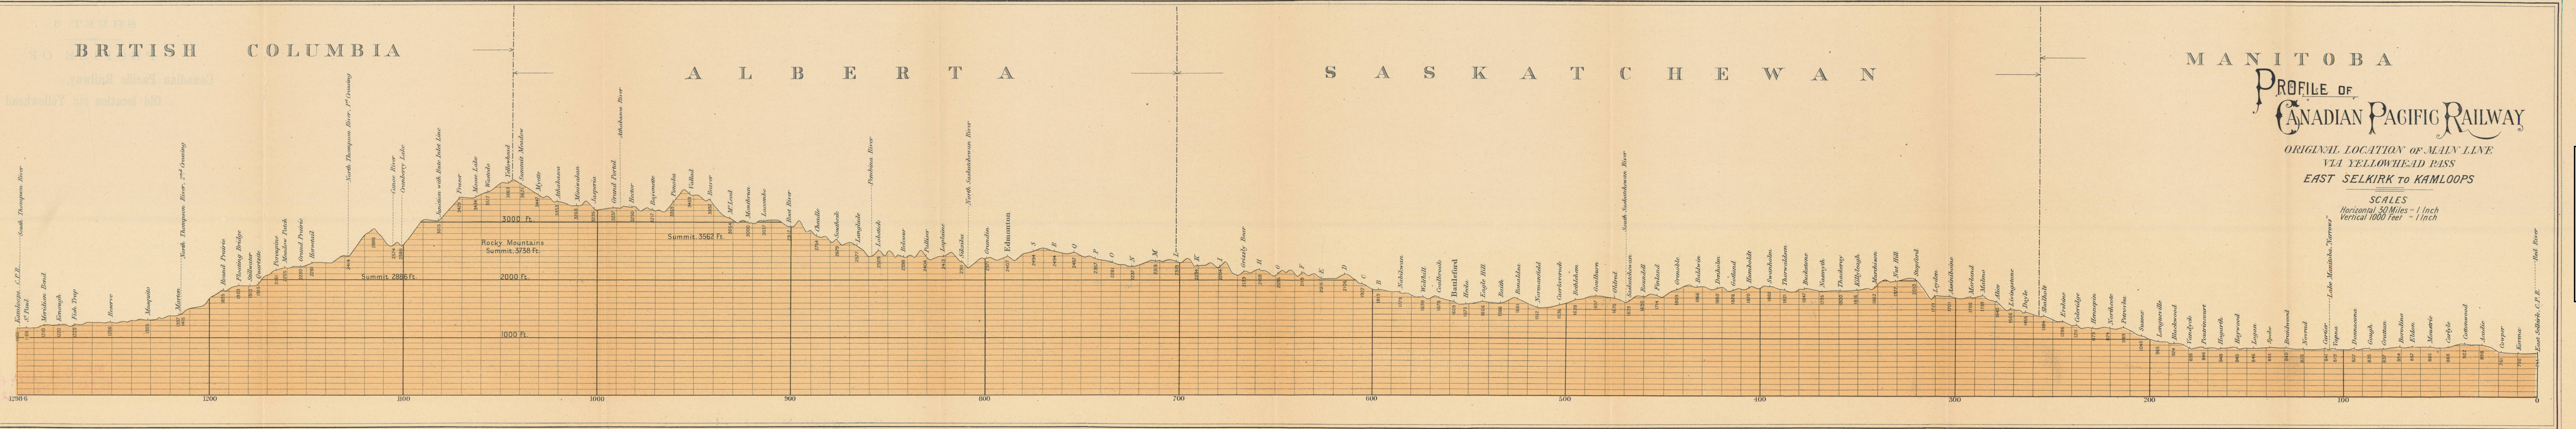

BRITISH COLUMBIA

ALBERTA

SASKATCHEWAN

MANITOBA

# PROFILE OF CANADIAN PACIFIC RAILWAY

ORIGINAL LOCATION OF MAIN LINE  
VIA YELLOWHEAD PASS  
EAST SELKIRK TO KAMLOOPS

SCALES  
Horizontal 30 Miles = 1 Inch  
Vertical 1000 Feet = 1 Inch

This document was produced by scanning the original publication. Ce document est le produit d'une numérisation par balayage de la publication originale.