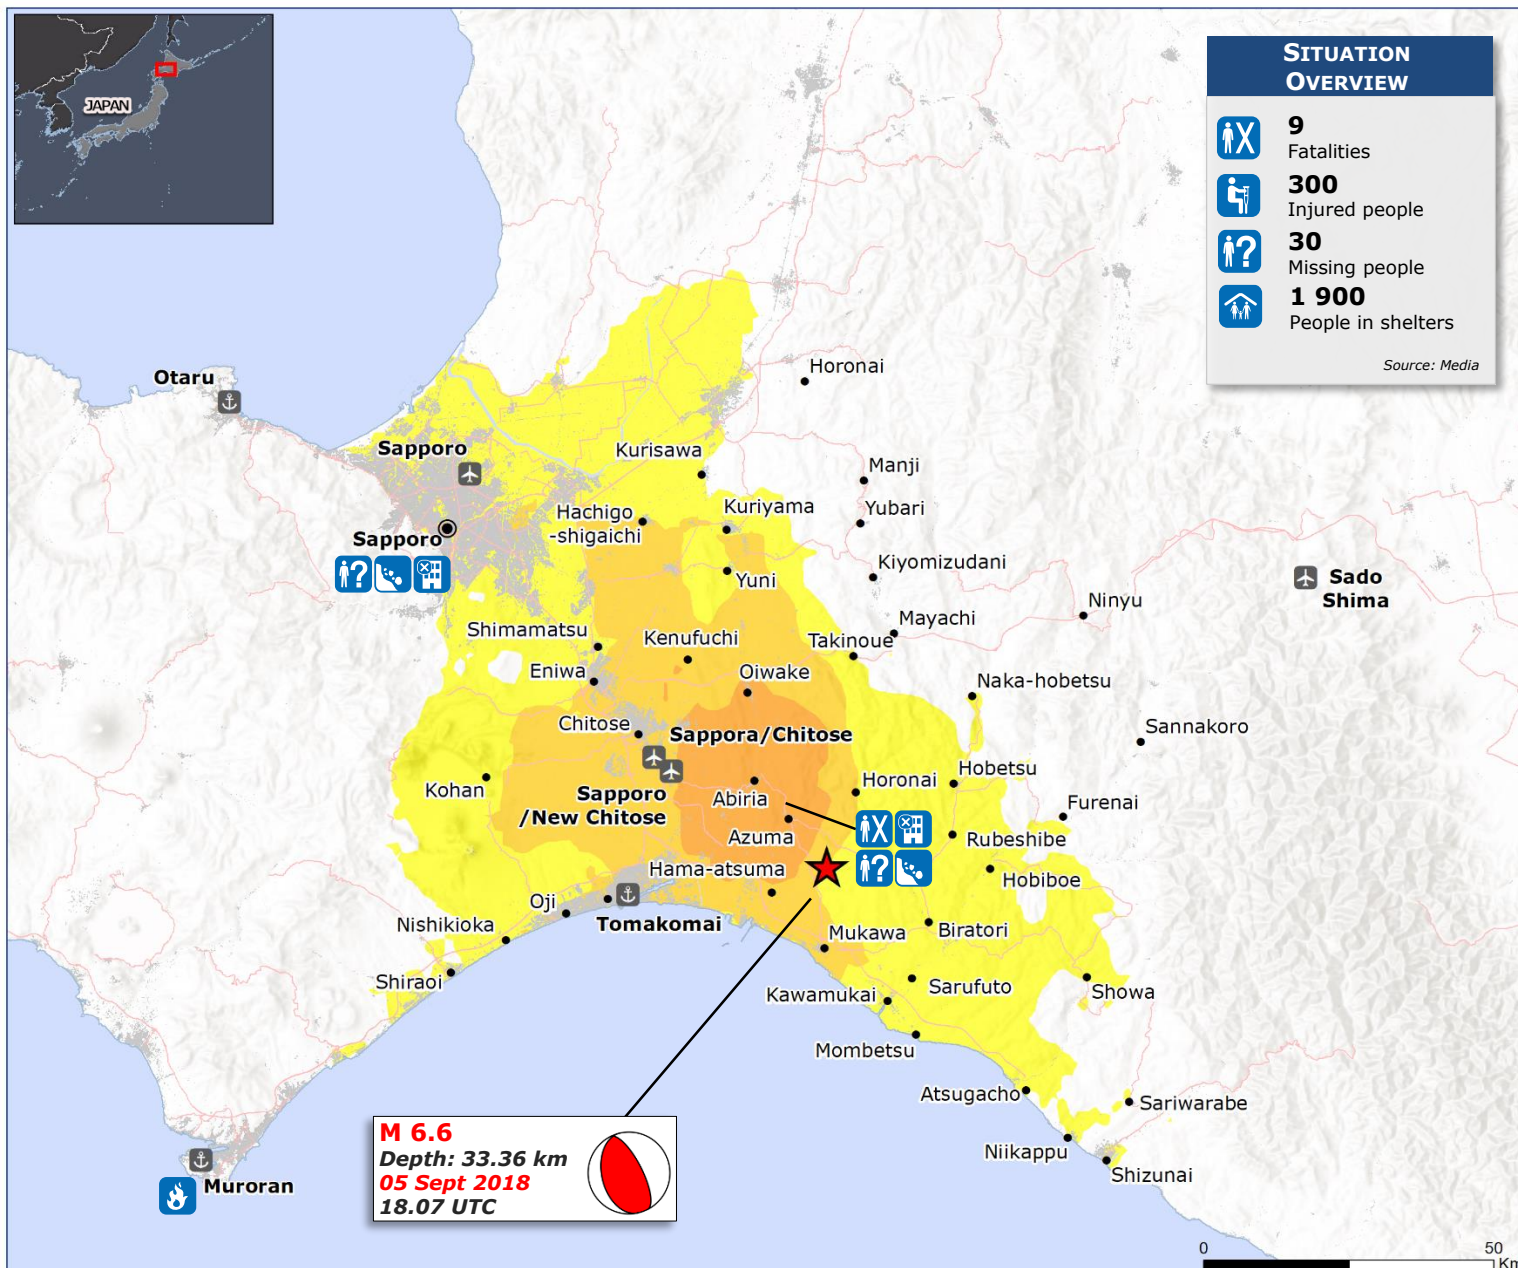

# JAPAN | 6.6 M Earthquake of 05 September

- ### Earthquake Location
- Main Event
- ### Modified Mercalli Scale intensity (MMI)
- VIII (Severe)
  - VI (Very strong)
  - VI (Strong)
- ### Other Symbols
- Moment tensor
  - Airport
  - Port
  - Fatalities
  - Injured people
  - Missing people
  - People in shelter
  - Damaged building
  - Fire
  - Landslide
  - Built-up