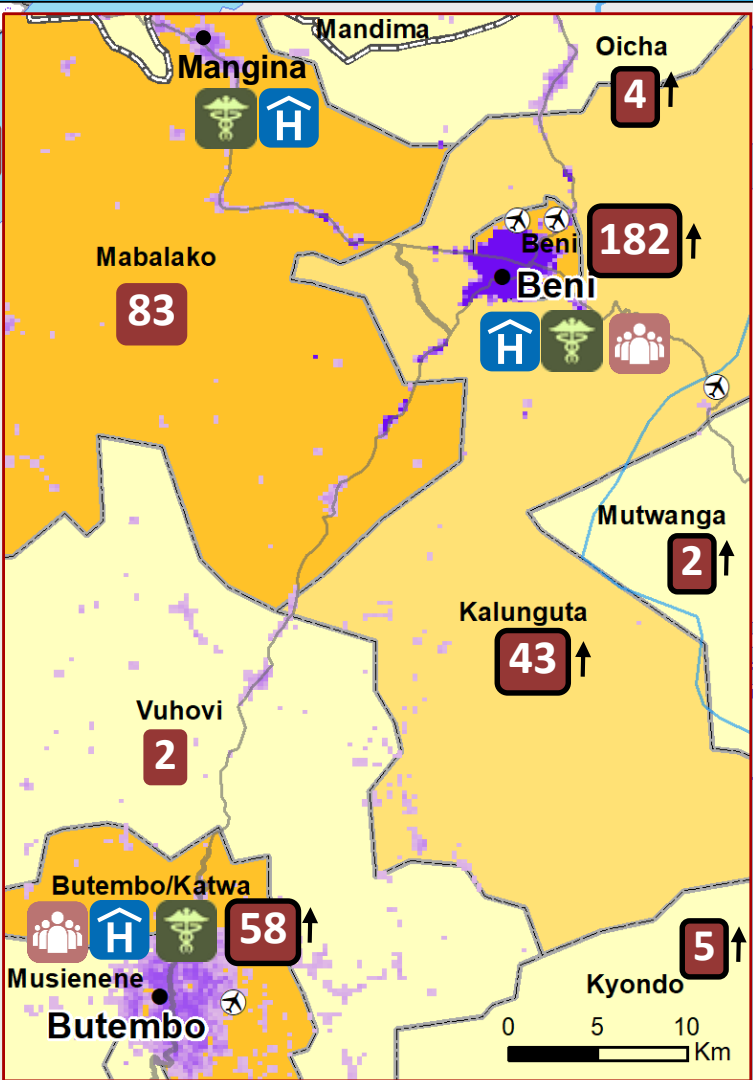

DRC - Ebola Virus Disease Outbreak – Situation overview

Ebola cases (as of 26/11)	
Total Cases	412
Confirmed	365
Probable	47
Deaths	193

- Airfield/airstrip
- 'ECHO flight'
- Coordination structure
- Ebola Treatment Center
- Ebola Test Lab
- Total cases per Health Zone
- New cases last week (19-26 November)

Population density

- High
- Low

Affected health zones

- 1 - 20
- 21 - 50
- 51 - 182