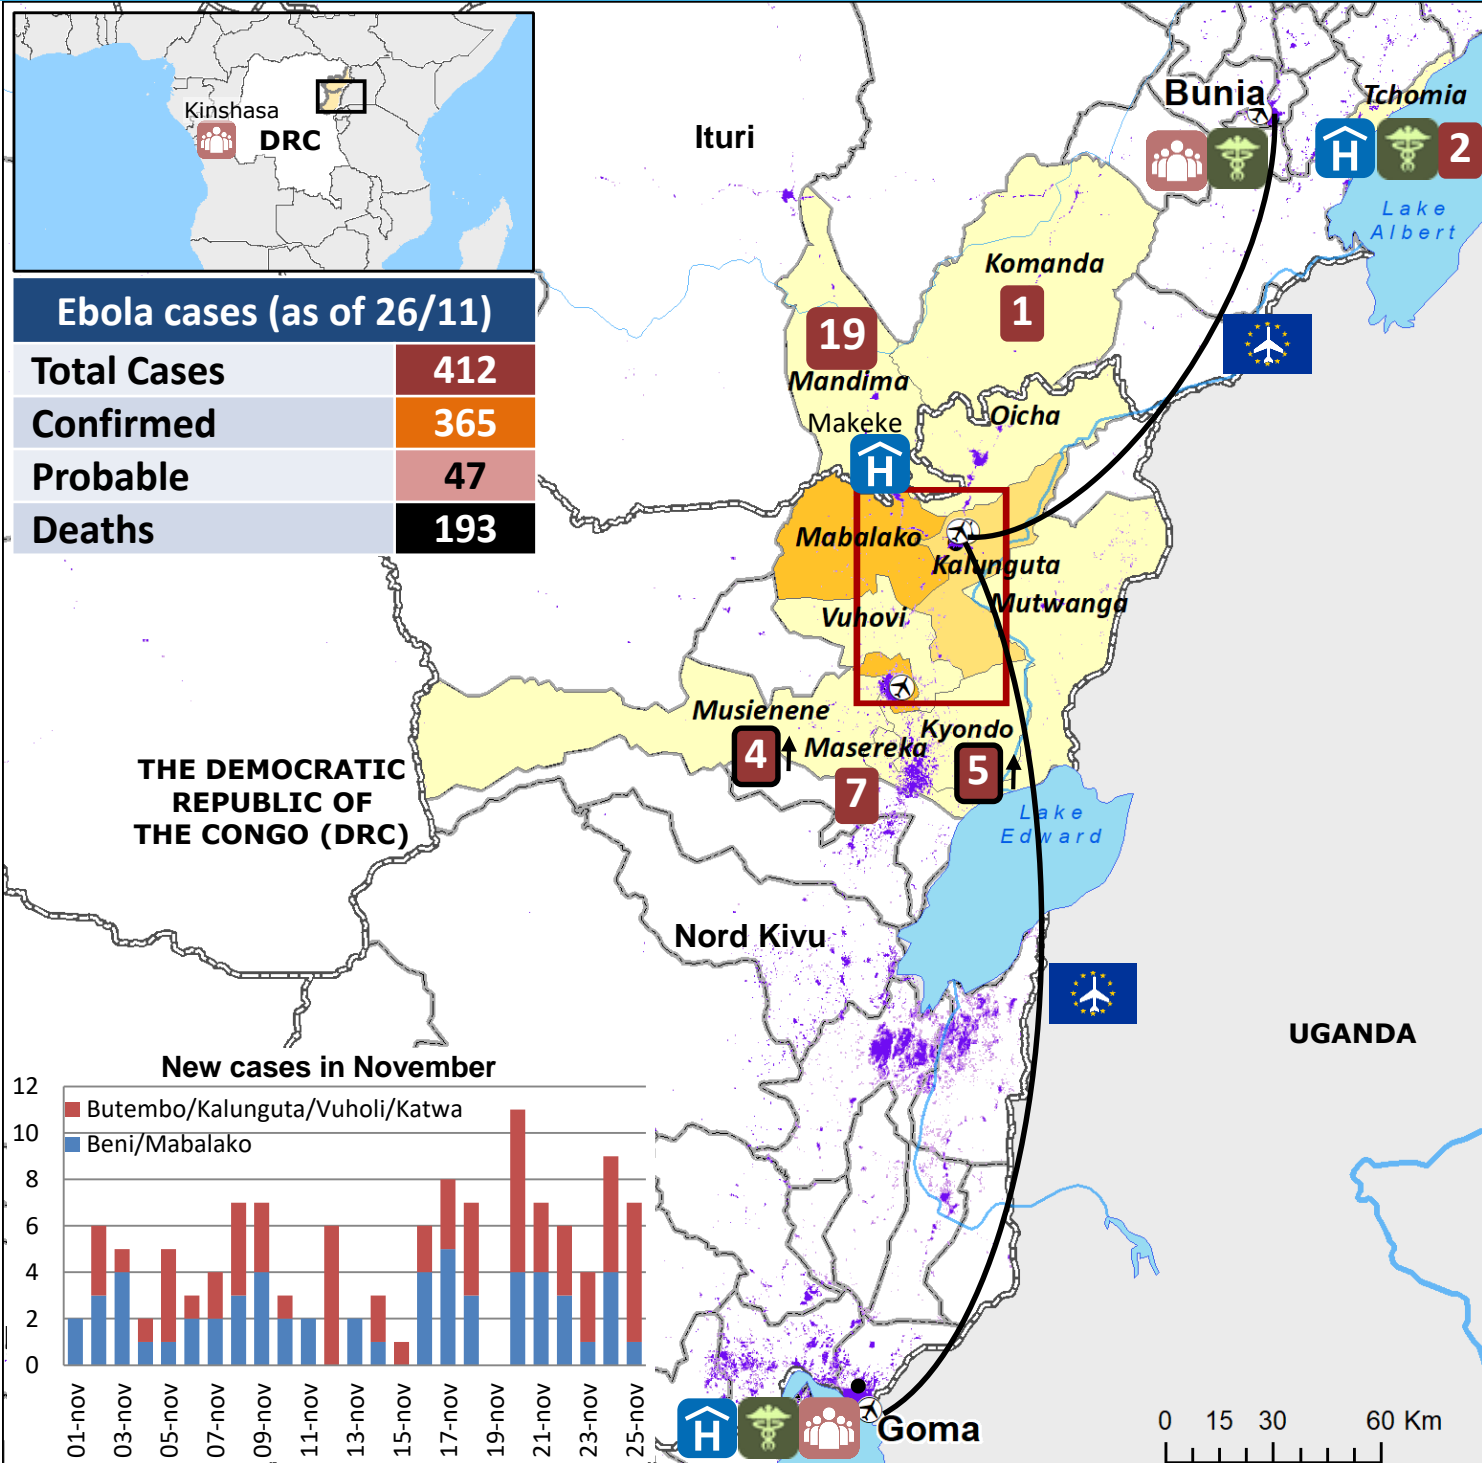

DRC - Ebola Virus Disease Outbreak – Situation overview

Ebola cases (as of 26/11)	
Total Cases	412
Confirmed	365
Probable	47
Deaths	193

- Airfield/airstrip
- 'ECHO flight'
- Coordination structure
- Ebola Treatment Center
- Ebola Test Lab
- Total cases per Health Zone
- New cases last week (19-26 November)

Population density

- High
- Low

Affected health zones

- 1 - 20
- 21 - 50
- 51 - 182