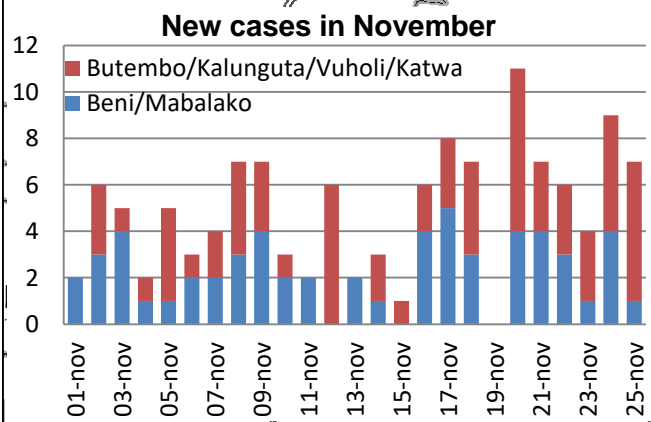

DRC - Ebola Virus Disease Outbreak – Situation overview

Ebola cases (as of 26/11)	
Total Cases	412
Confirmed	365
Probable	47
Deaths	193

- Airfield/airstrip
- 'ECHO flight'
- Coordination structure
- Ebola Treatment Center
- Ebola Test Lab
- Total cases per Health Zone
- New cases last week (19-26 November)

Population density

- High
- Low

Affected health zones

- 1 - 20
- 21 - 50
- 51 - 182