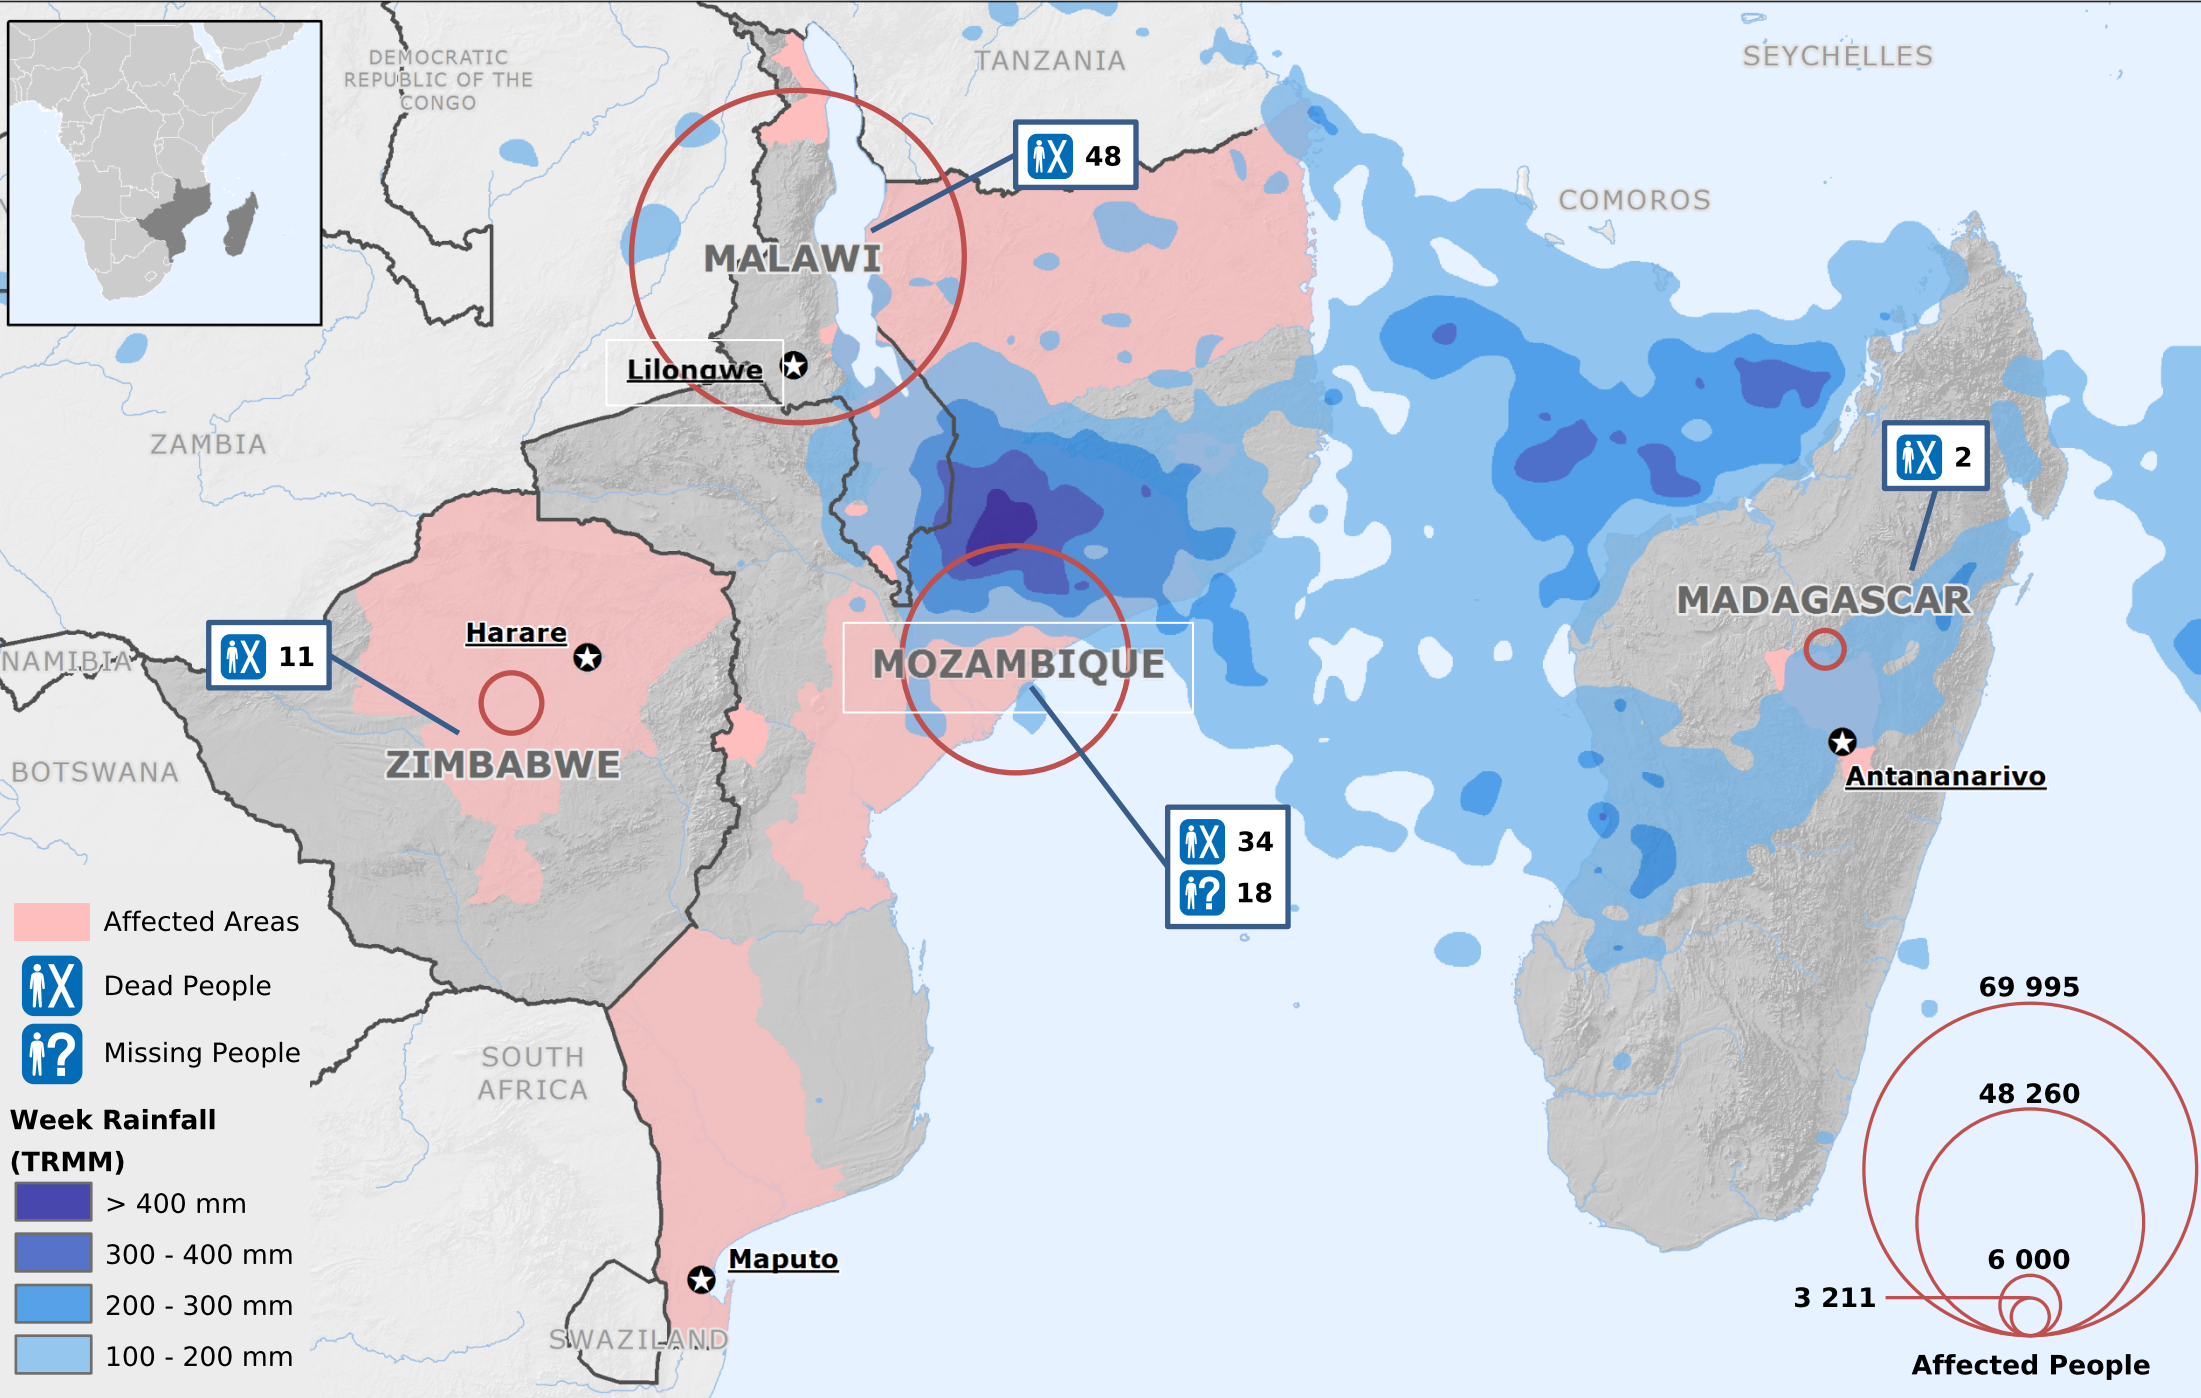

SOUTHERN AFRICA FLOODS

© European Union, 2015. Map produced by EC-JRC. The boundaries and the names shown on this map do not imply official endorsement or acceptance by the European Union.