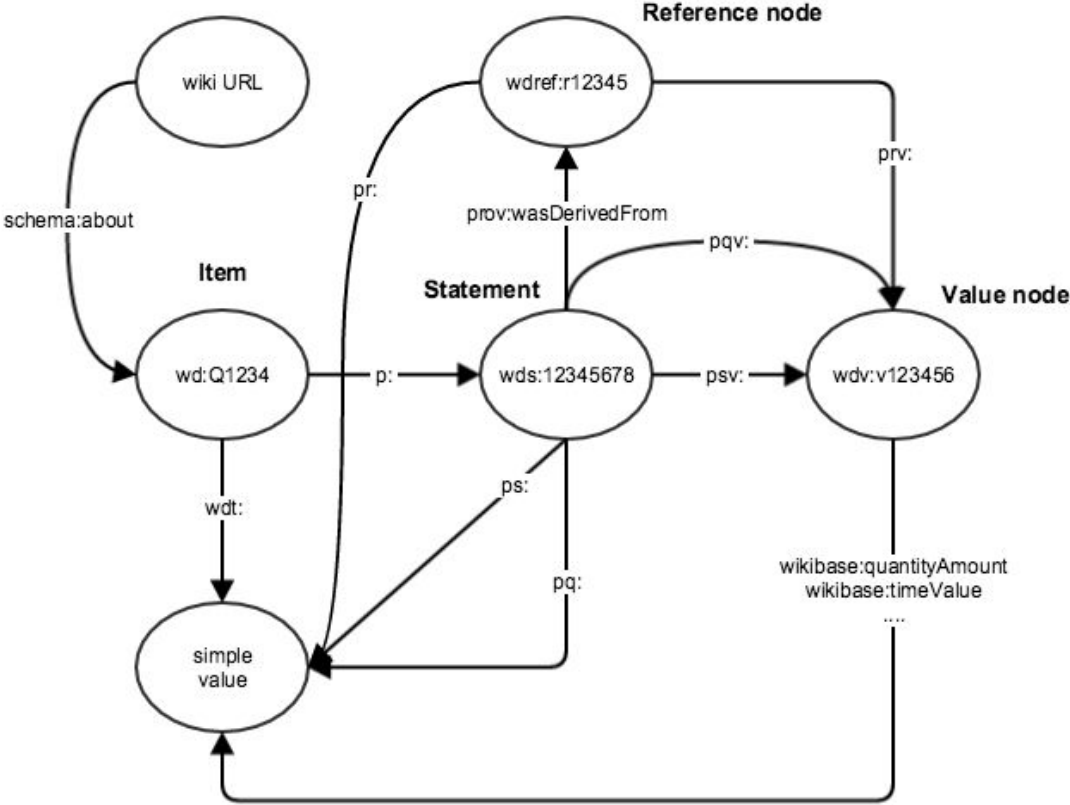

RDF data representation

Stats

- 1.2B triples
- Live sync
- Horizontal scaling

Your friendly neighborhood GUI

GUI

GUI demonstration - <http://query.wikidata.org/>

Completion & explanation

Examples