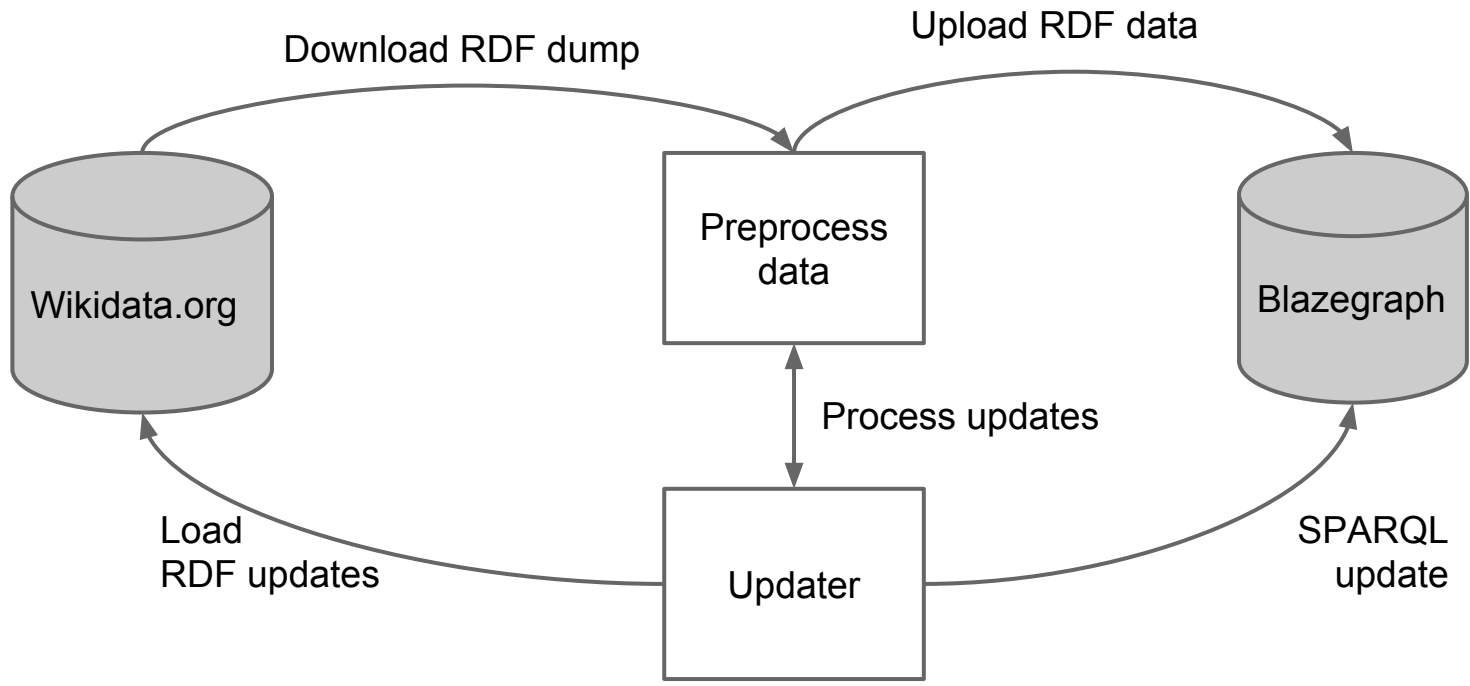

RDF data representation

Stats

- 1.2B triples
- Live sync
- Horizontal scaling

Your friendly neighborhood GUI

GUI

GUI demonstration - <http://query.wikidata.org/>

Completion & explanation

Examples