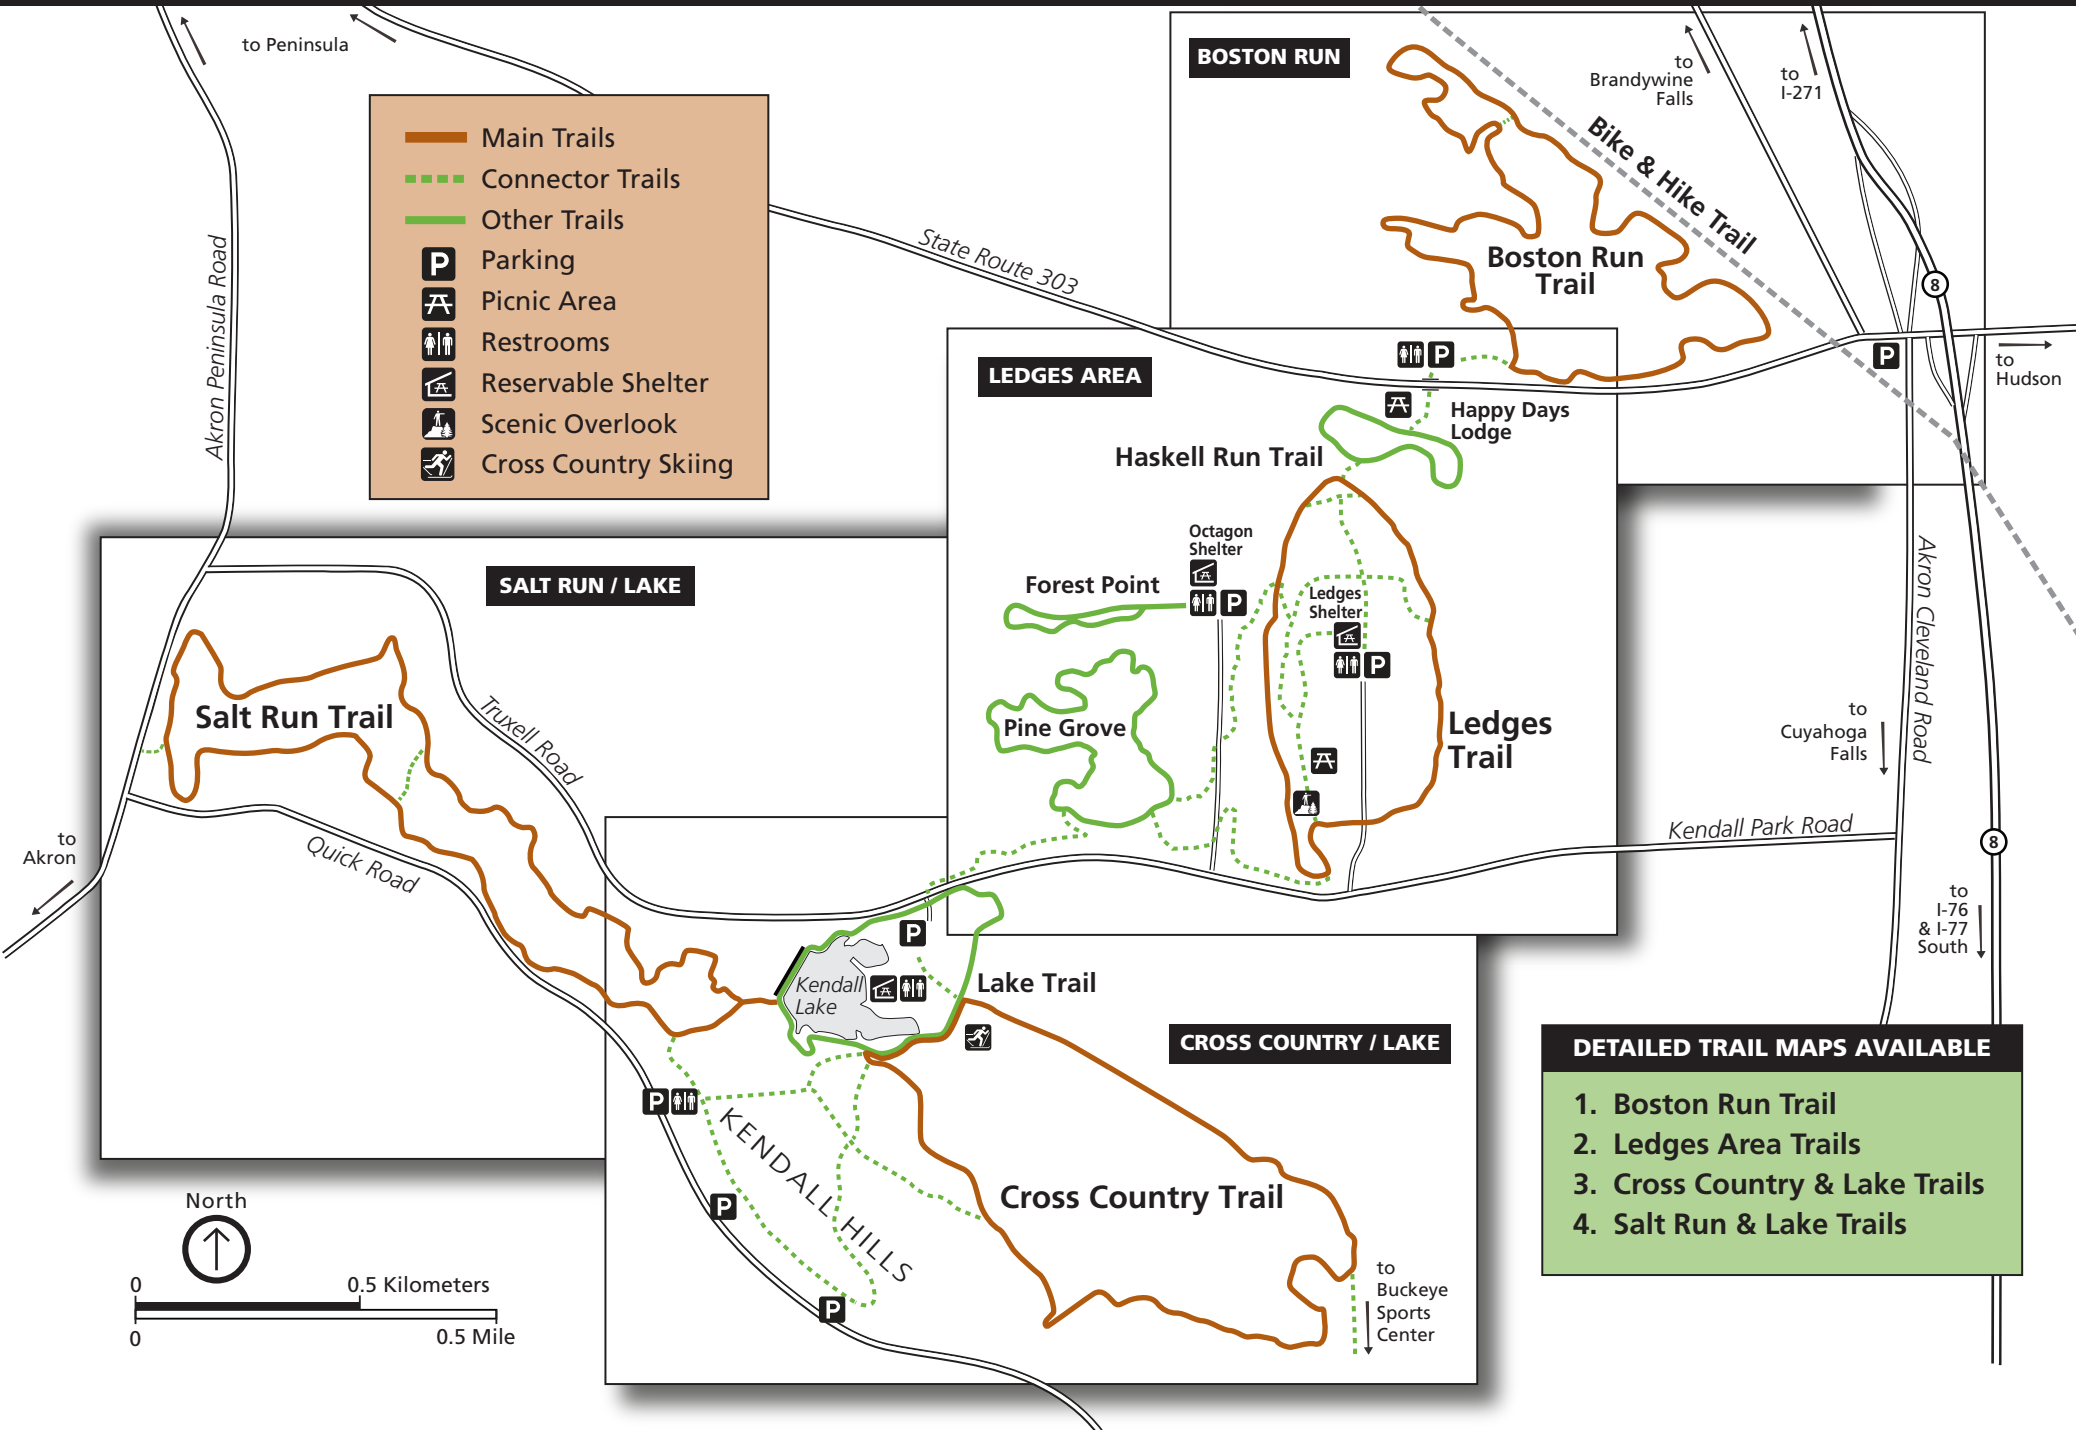

# Virginia Kendall Unit

National Park Service  
U.S. Department of the Interior  
Cuyahoga Valley National Park

	Main Trails
	Connector Trails
	Other Trails
	Parking
	Picnic Area
	Restrooms
	Reservable Shelter
	Scenic Overlook
	Cross Country Skiing

**DETAILED TRAIL MAPS AVAILABLE**

1. Boston Run Trail
2. Ledges Area Trails
3. Cross Country & Lake Trails
4. Salt Run & Lake Trails