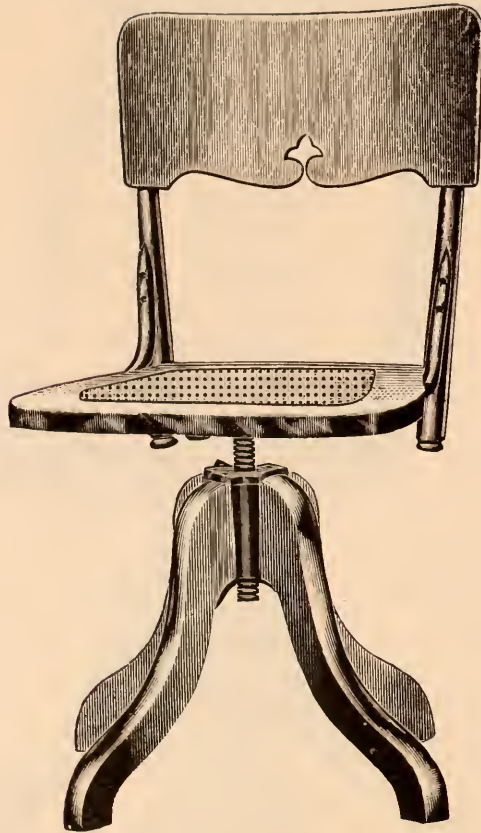

No. 397½ T Golden Oak. Polished.