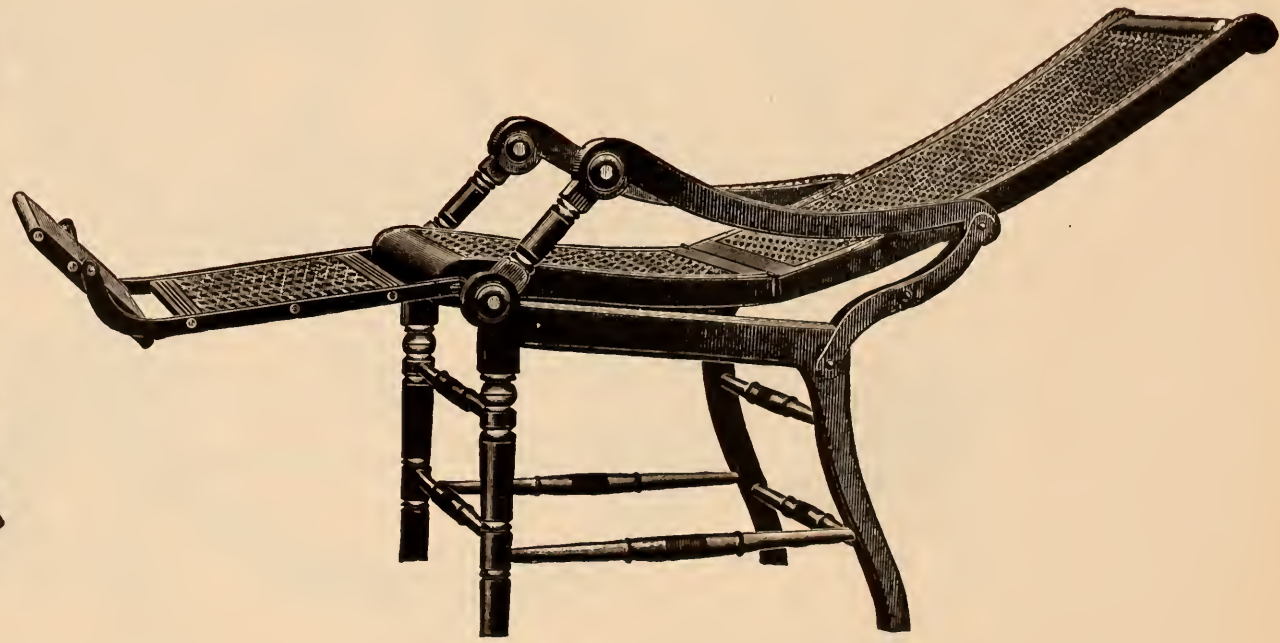

Curtis Reclining Chair. Patented. Golden Oak. Width between Arms, 21 inches. Depth of Seat, 18 inches. Height of Seat from Foot Board, $18\frac{1}{2}$ and $19\frac{1}{2}$ inches. Height of Back from Seat, 32 inches.

No. 284