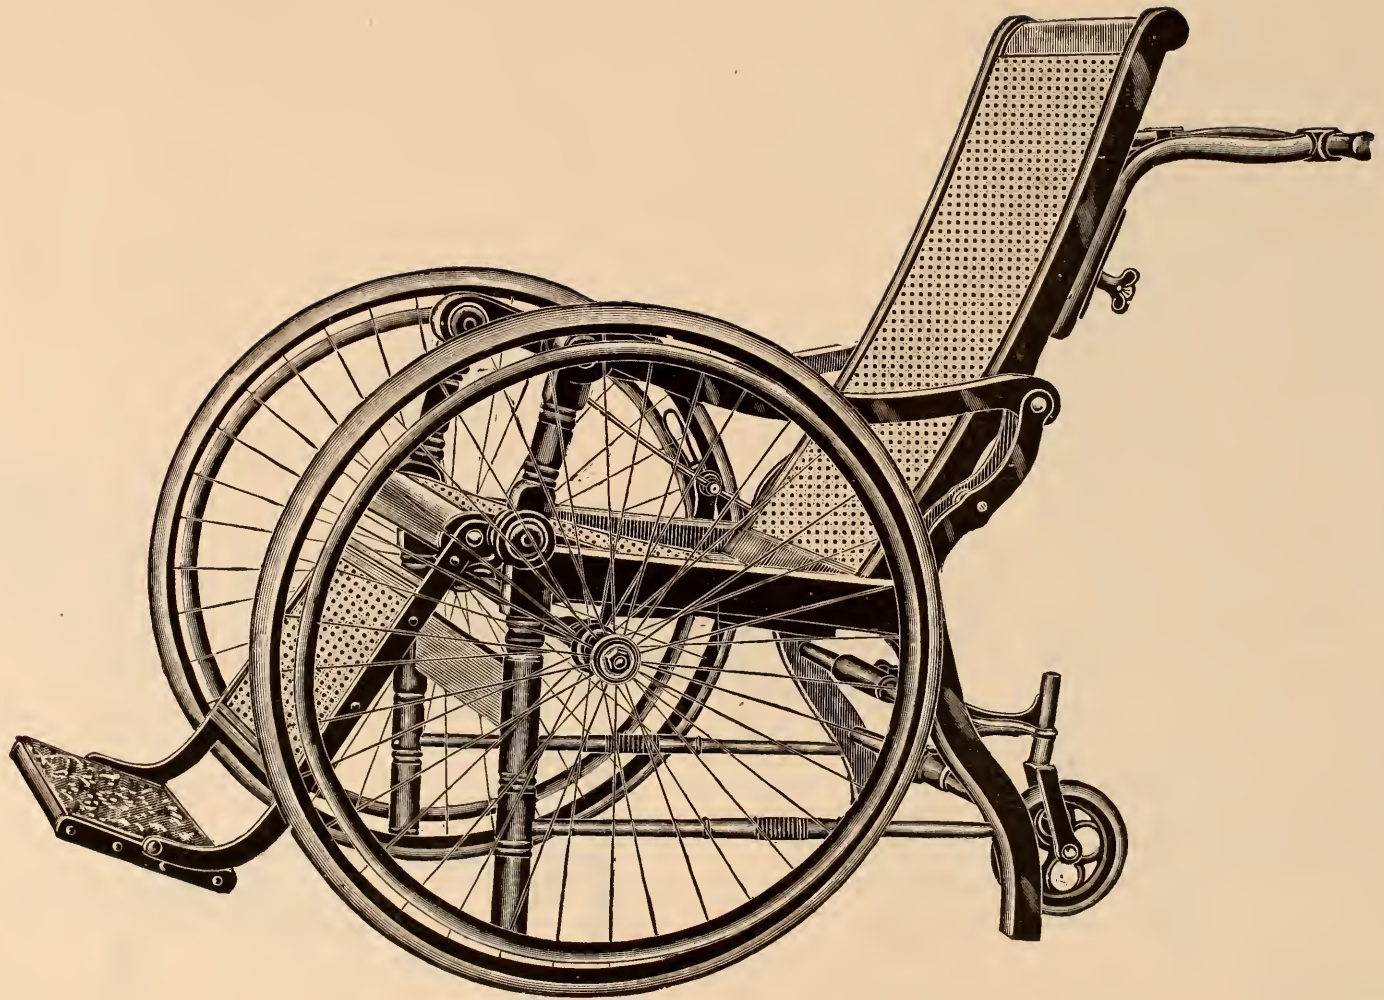

No. 286½ Curtis Reclining Invalid Chair with Ball Bearing, Cushion Tire, Steel Wheels. This Chair will pass through a 29-inch doorway. Width between Arms, 19 inches. Depth of Seat, 18 inches. Foot Rest adjustable, 16 to 21 inches. Height of Back from Seat 32 inches. Outside Width of Chair over all, 28½ inches.