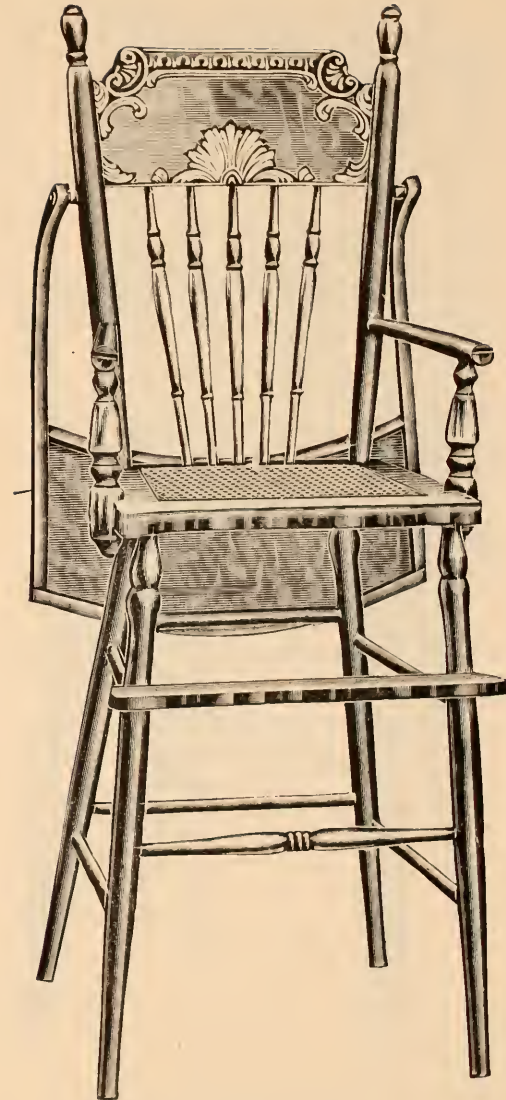

No. 365 S Golden Oak.
No. 364 Same, Child's Rocker.