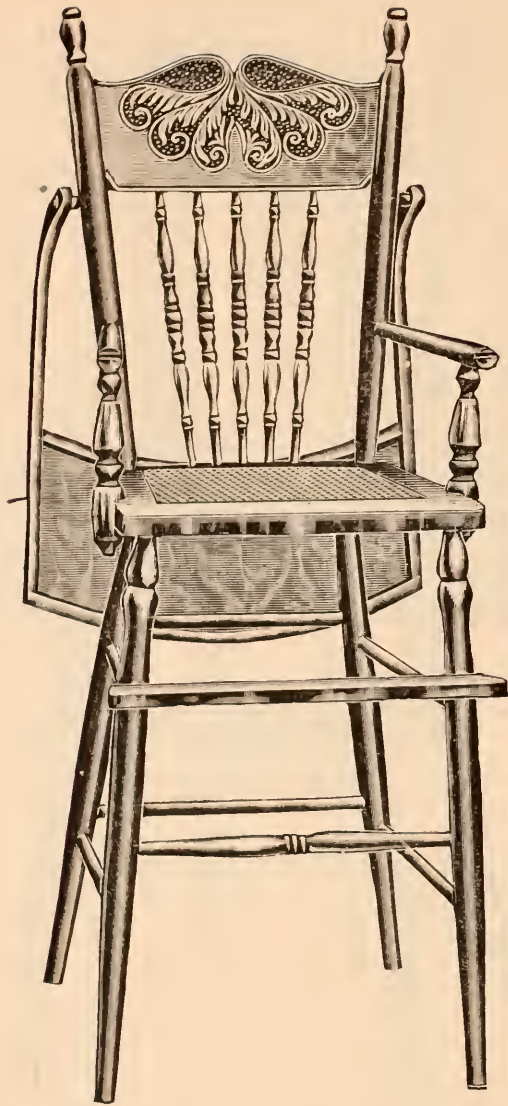

No. 339 S Golden Maple.