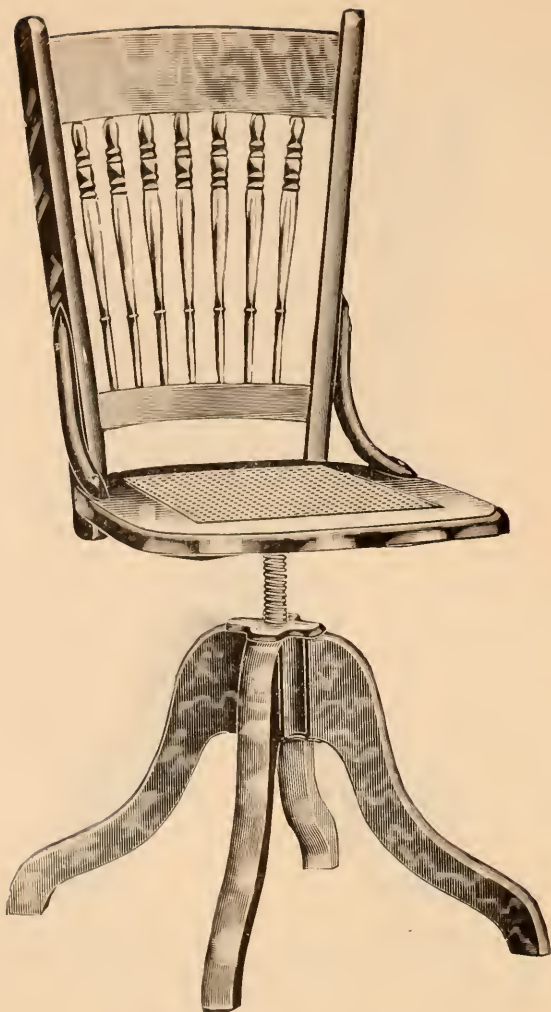

No. 1714 T Golden Oak.