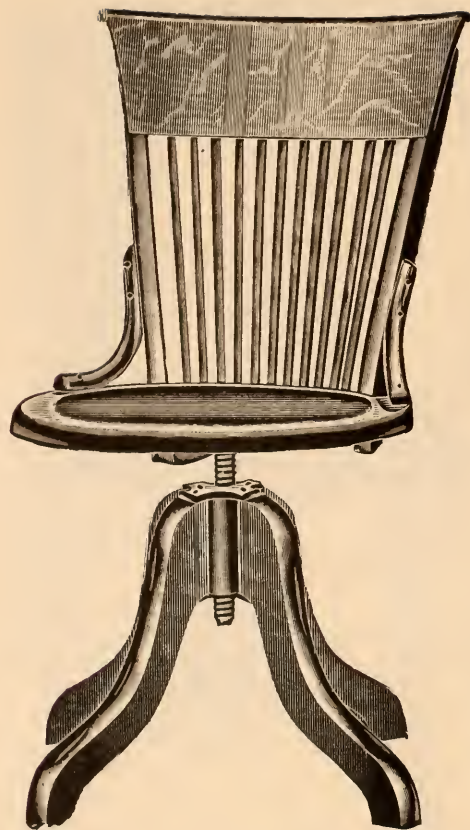

No. 68 T W Golden Oak. Polished.
No. 68½ W Same, with Screw and Spring.