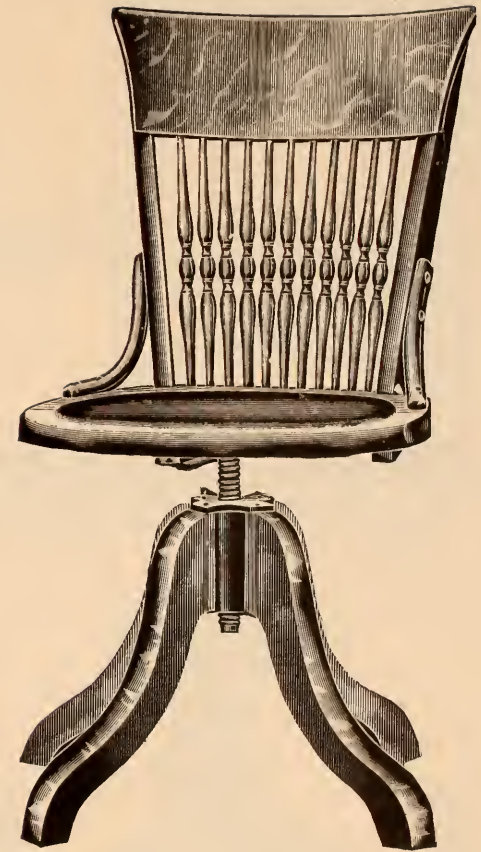

No. 196 T W Golden Oak. Polished.
No. 196½ W Same, with Screw and Spring.
No. 196 T Same, with Cane Seat.
No. 196½ Same, with Cane Seat.