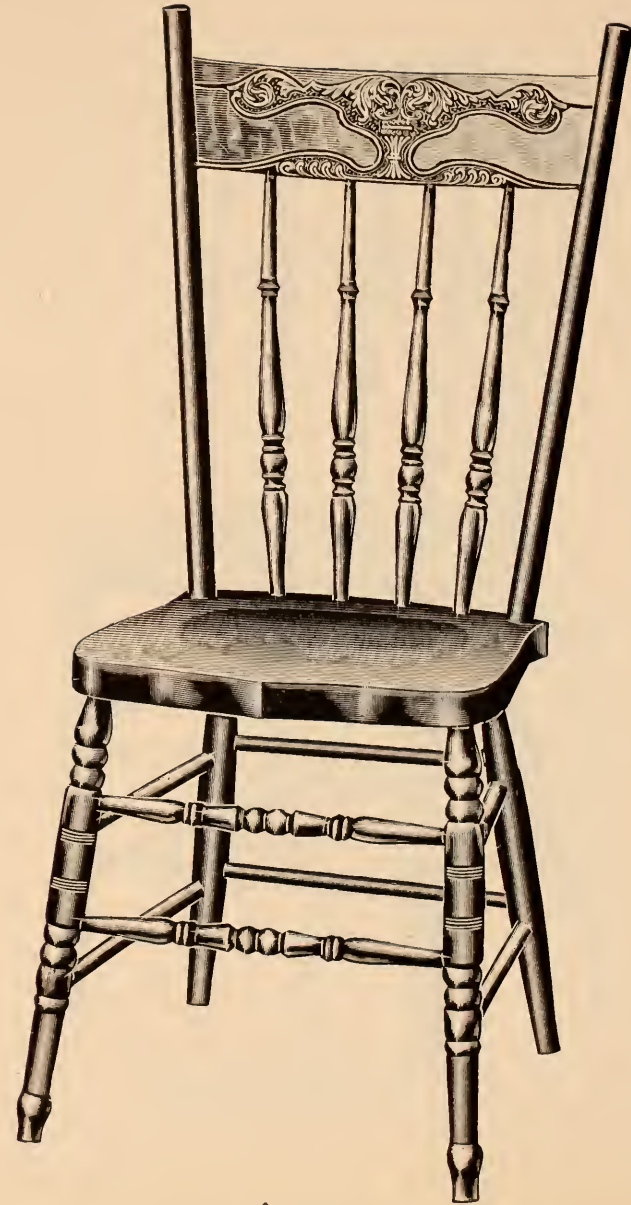

No. 00 Golden Elm.