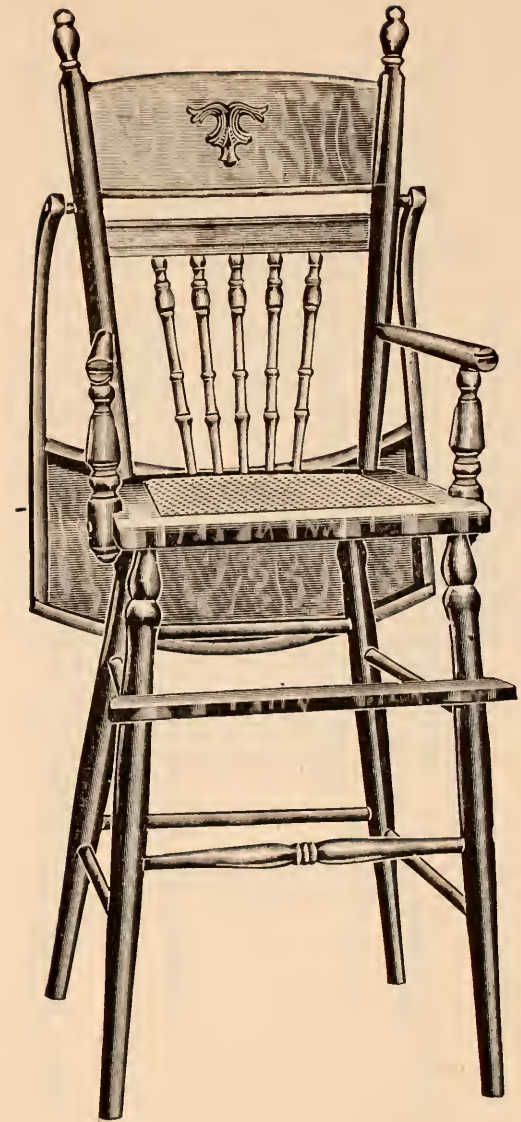

No. 341 S Golden Oak.