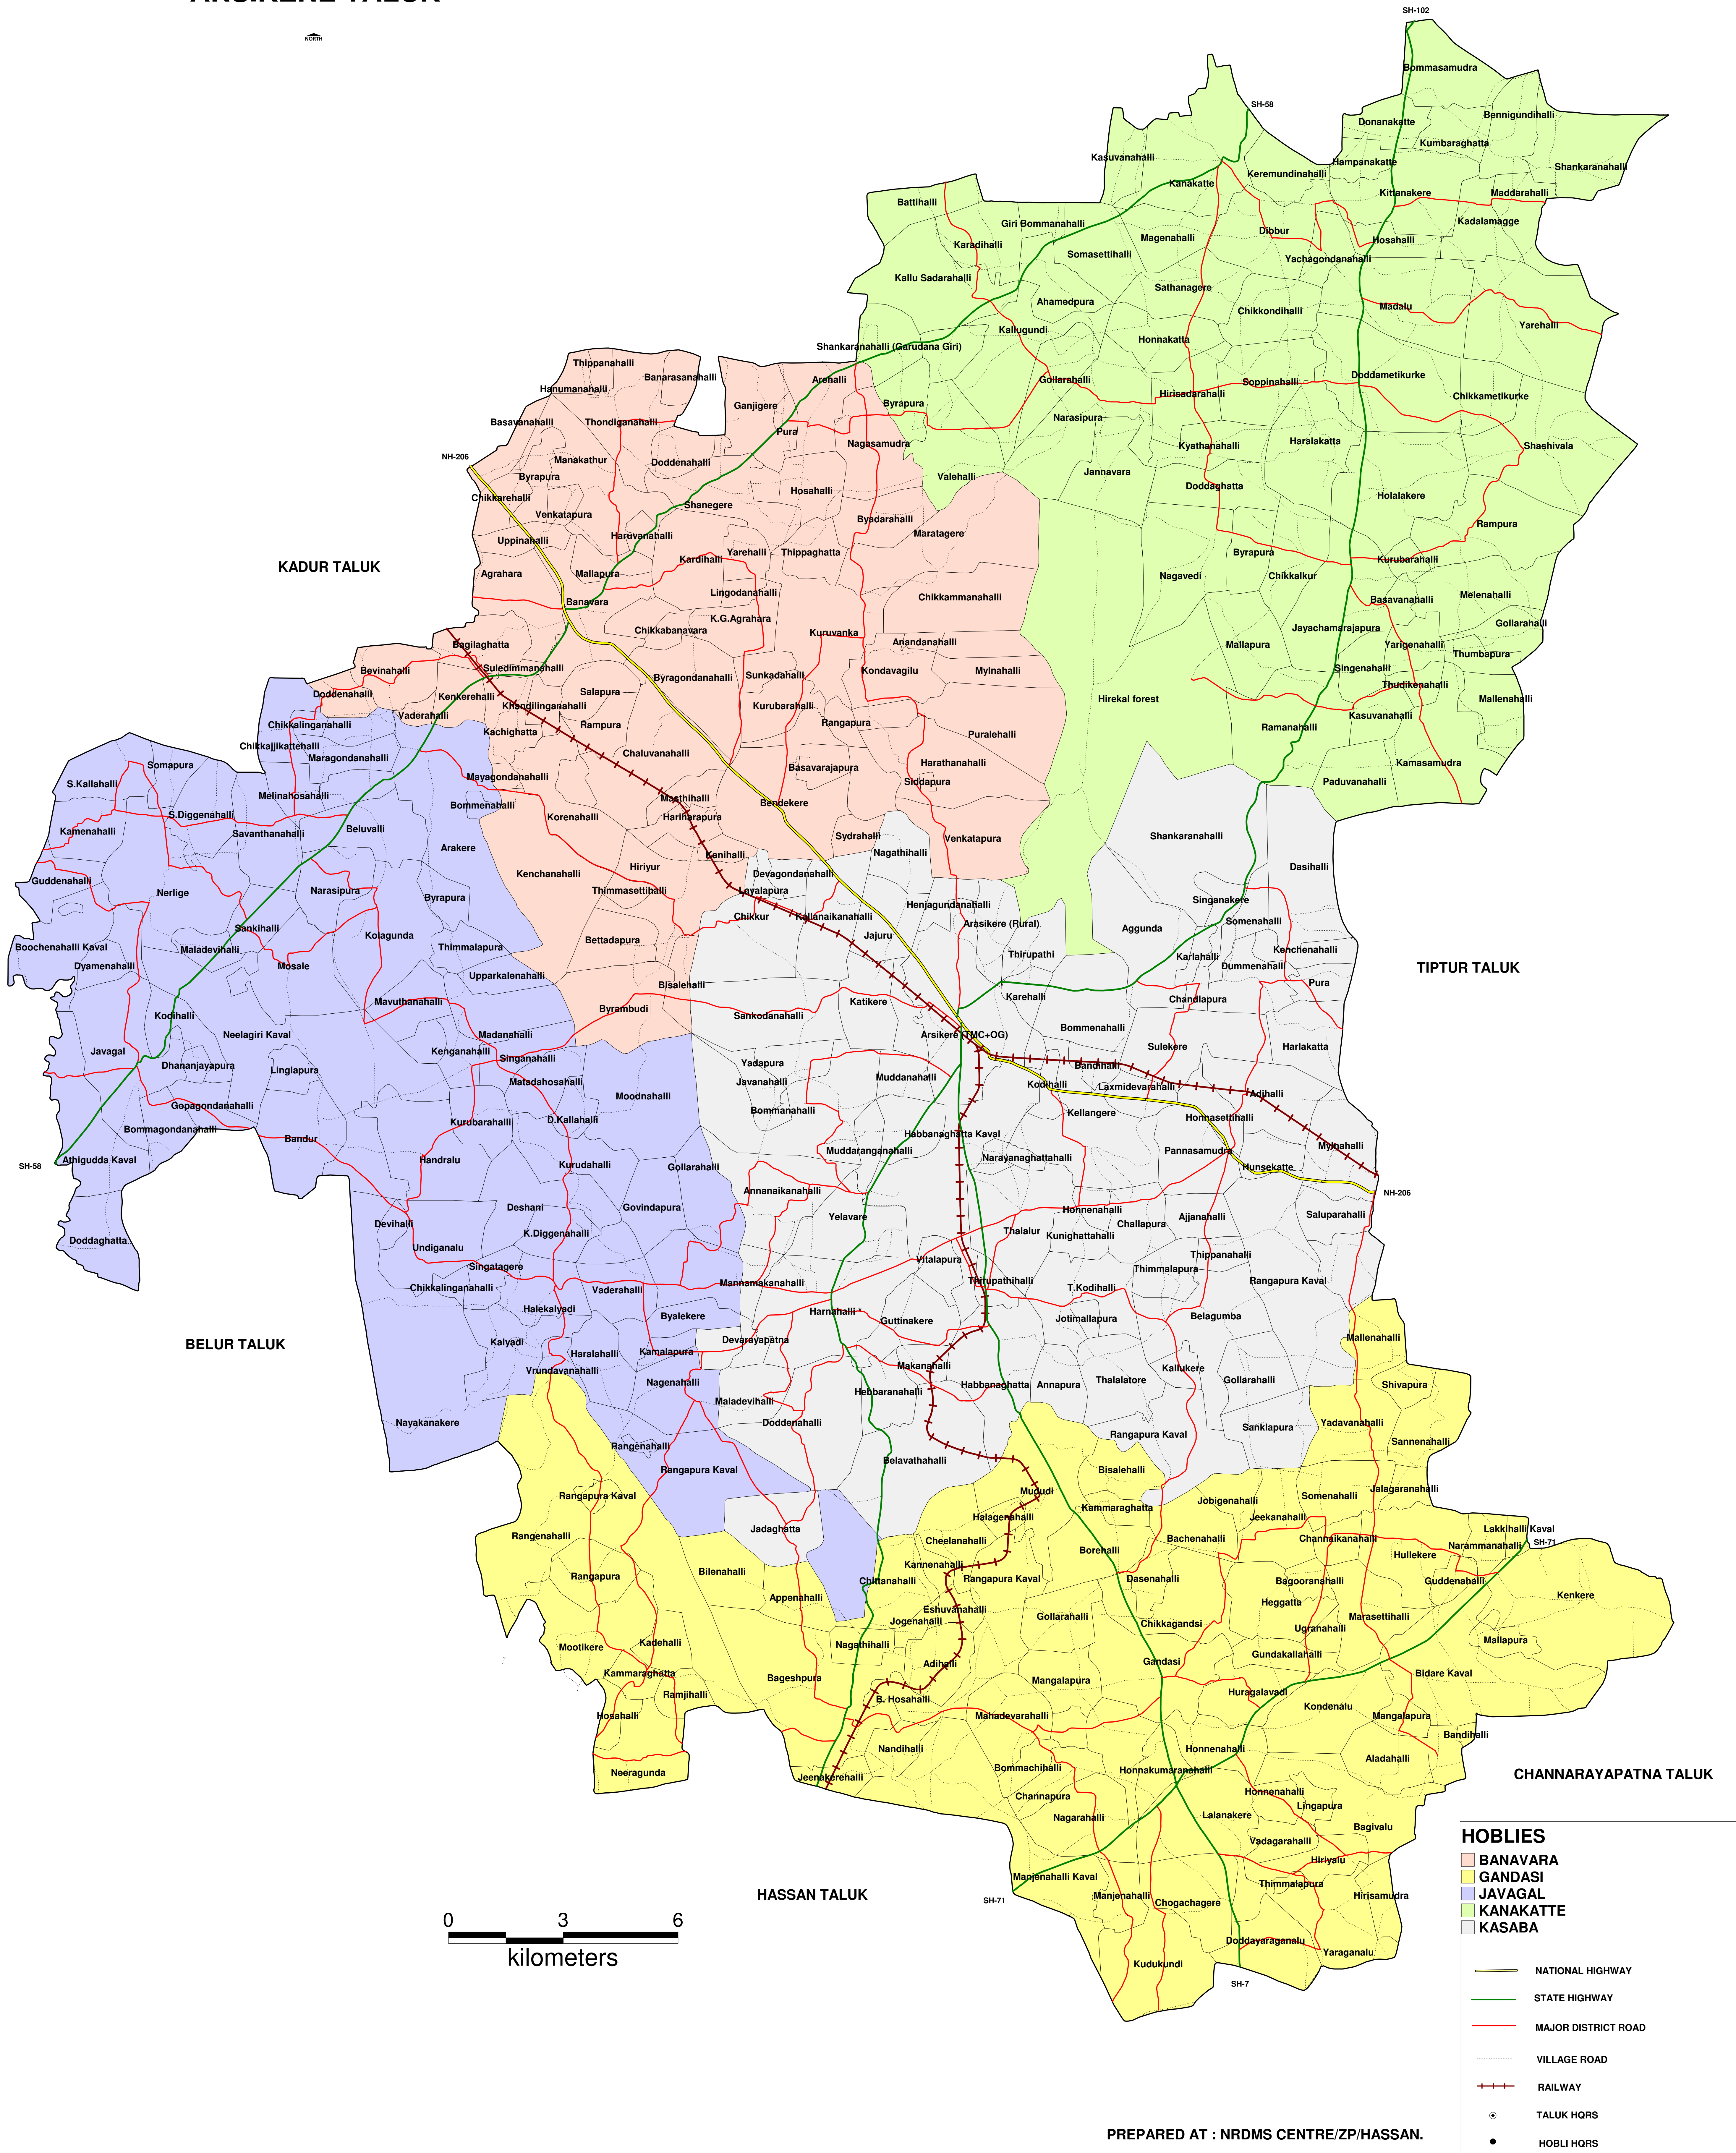

ARSIKERE TALUK

HOBLIES

- BANAVARA
- GANDASI
- JAVAGAL
- KANKATTE
- KASABA

- NATIONAL HIGHWAY
- STATE HIGHWAY
- MAJOR DISTRICT ROAD
- VILLAGE ROAD
- RAILWAY
- TALUK HORS
- HOBLI HORS

PREPARED AT : NRDMS CENTRE/ZP/HASSAN.