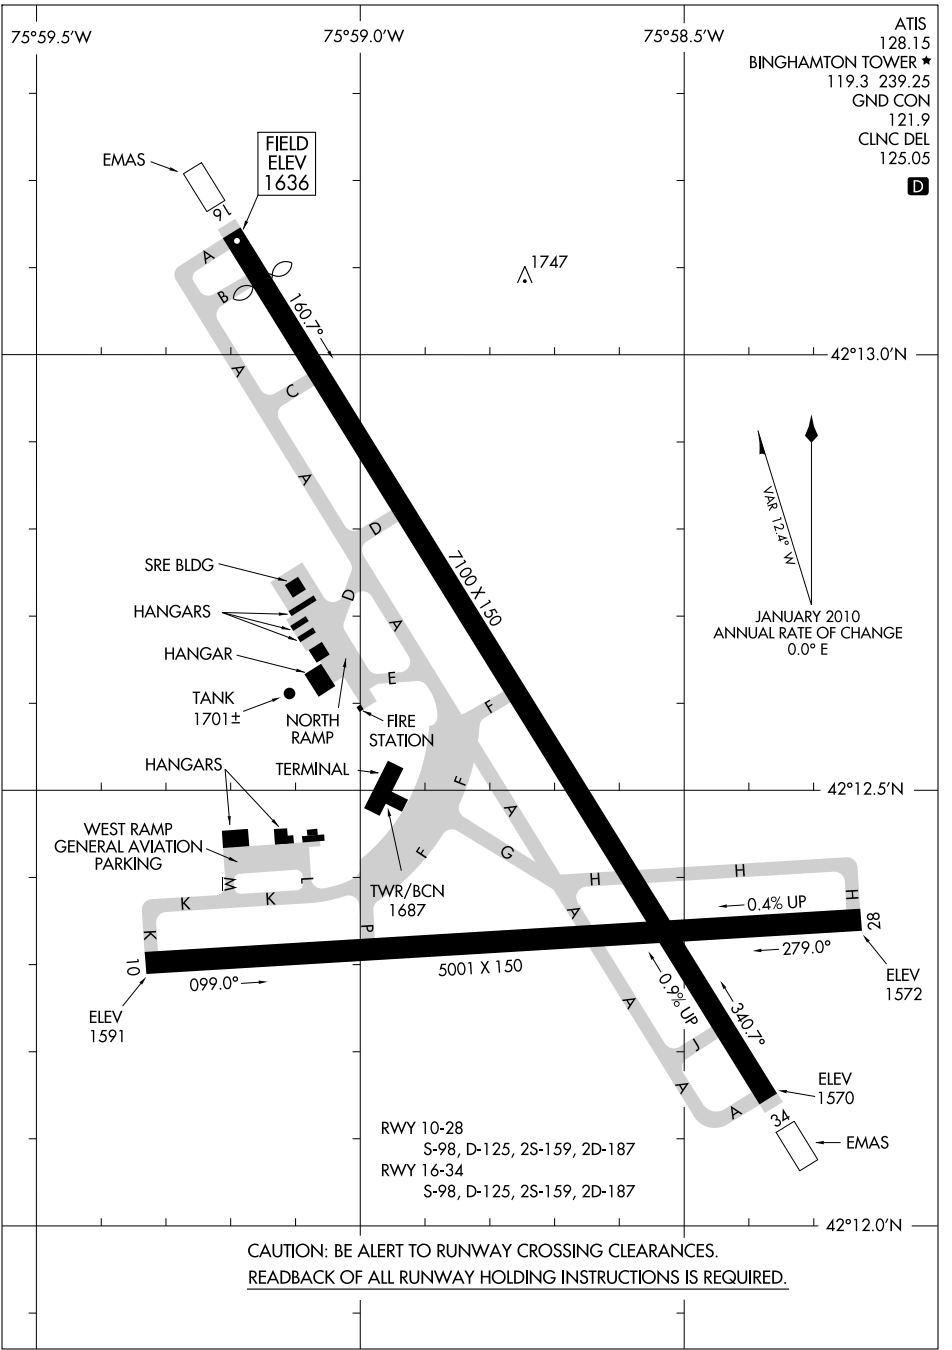

12152 **AIRPORT DIAGRAM** BINGHAMTON/ GREATER BINGHAMTON/ EDWIN A. LINK FIELD (BGM)  
AL-20 (FAA) BINGHAMTON, NEW YORK

NE-2, 28 JUN 2012 to 26 JUL 2012

NE-2, 28 JUN 2012 to 26 JUL 2012

**AIRPORT DIAGRAM** BINGHAMTON, NEW YORK BINGHAMTON/ GREATER BINGHAMTON/ EDWIN A. LINK FIELD (BGM)  
12152