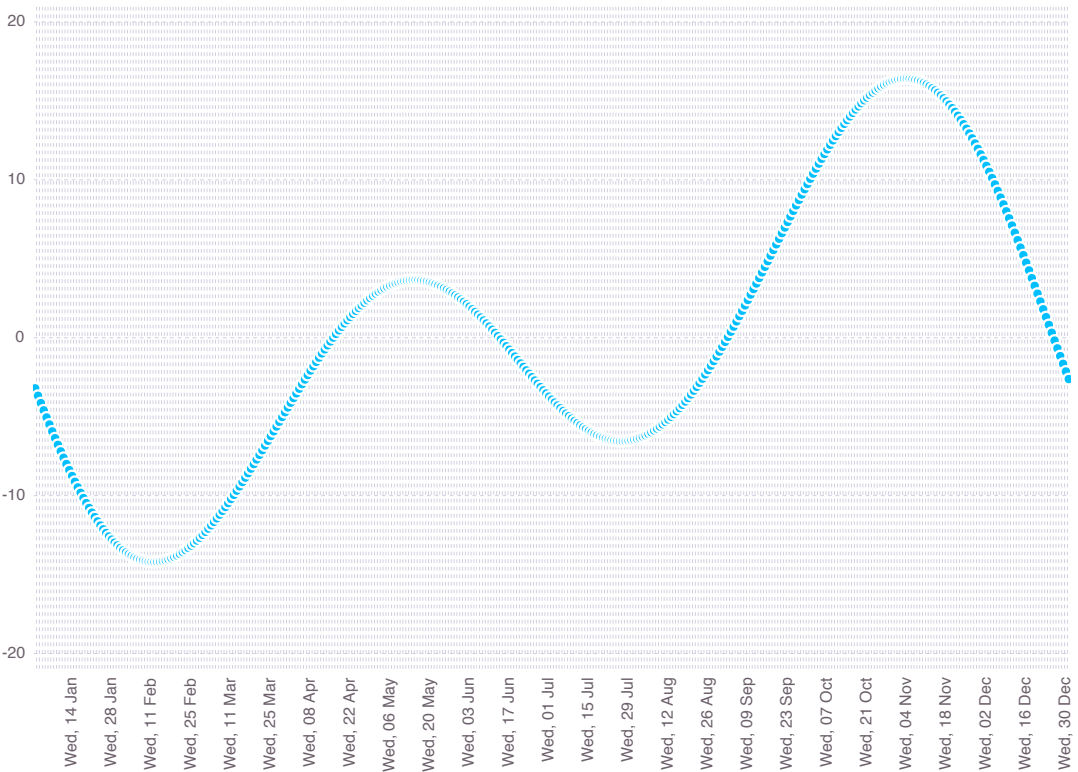

Minutes faster or slower than GMT

day in year