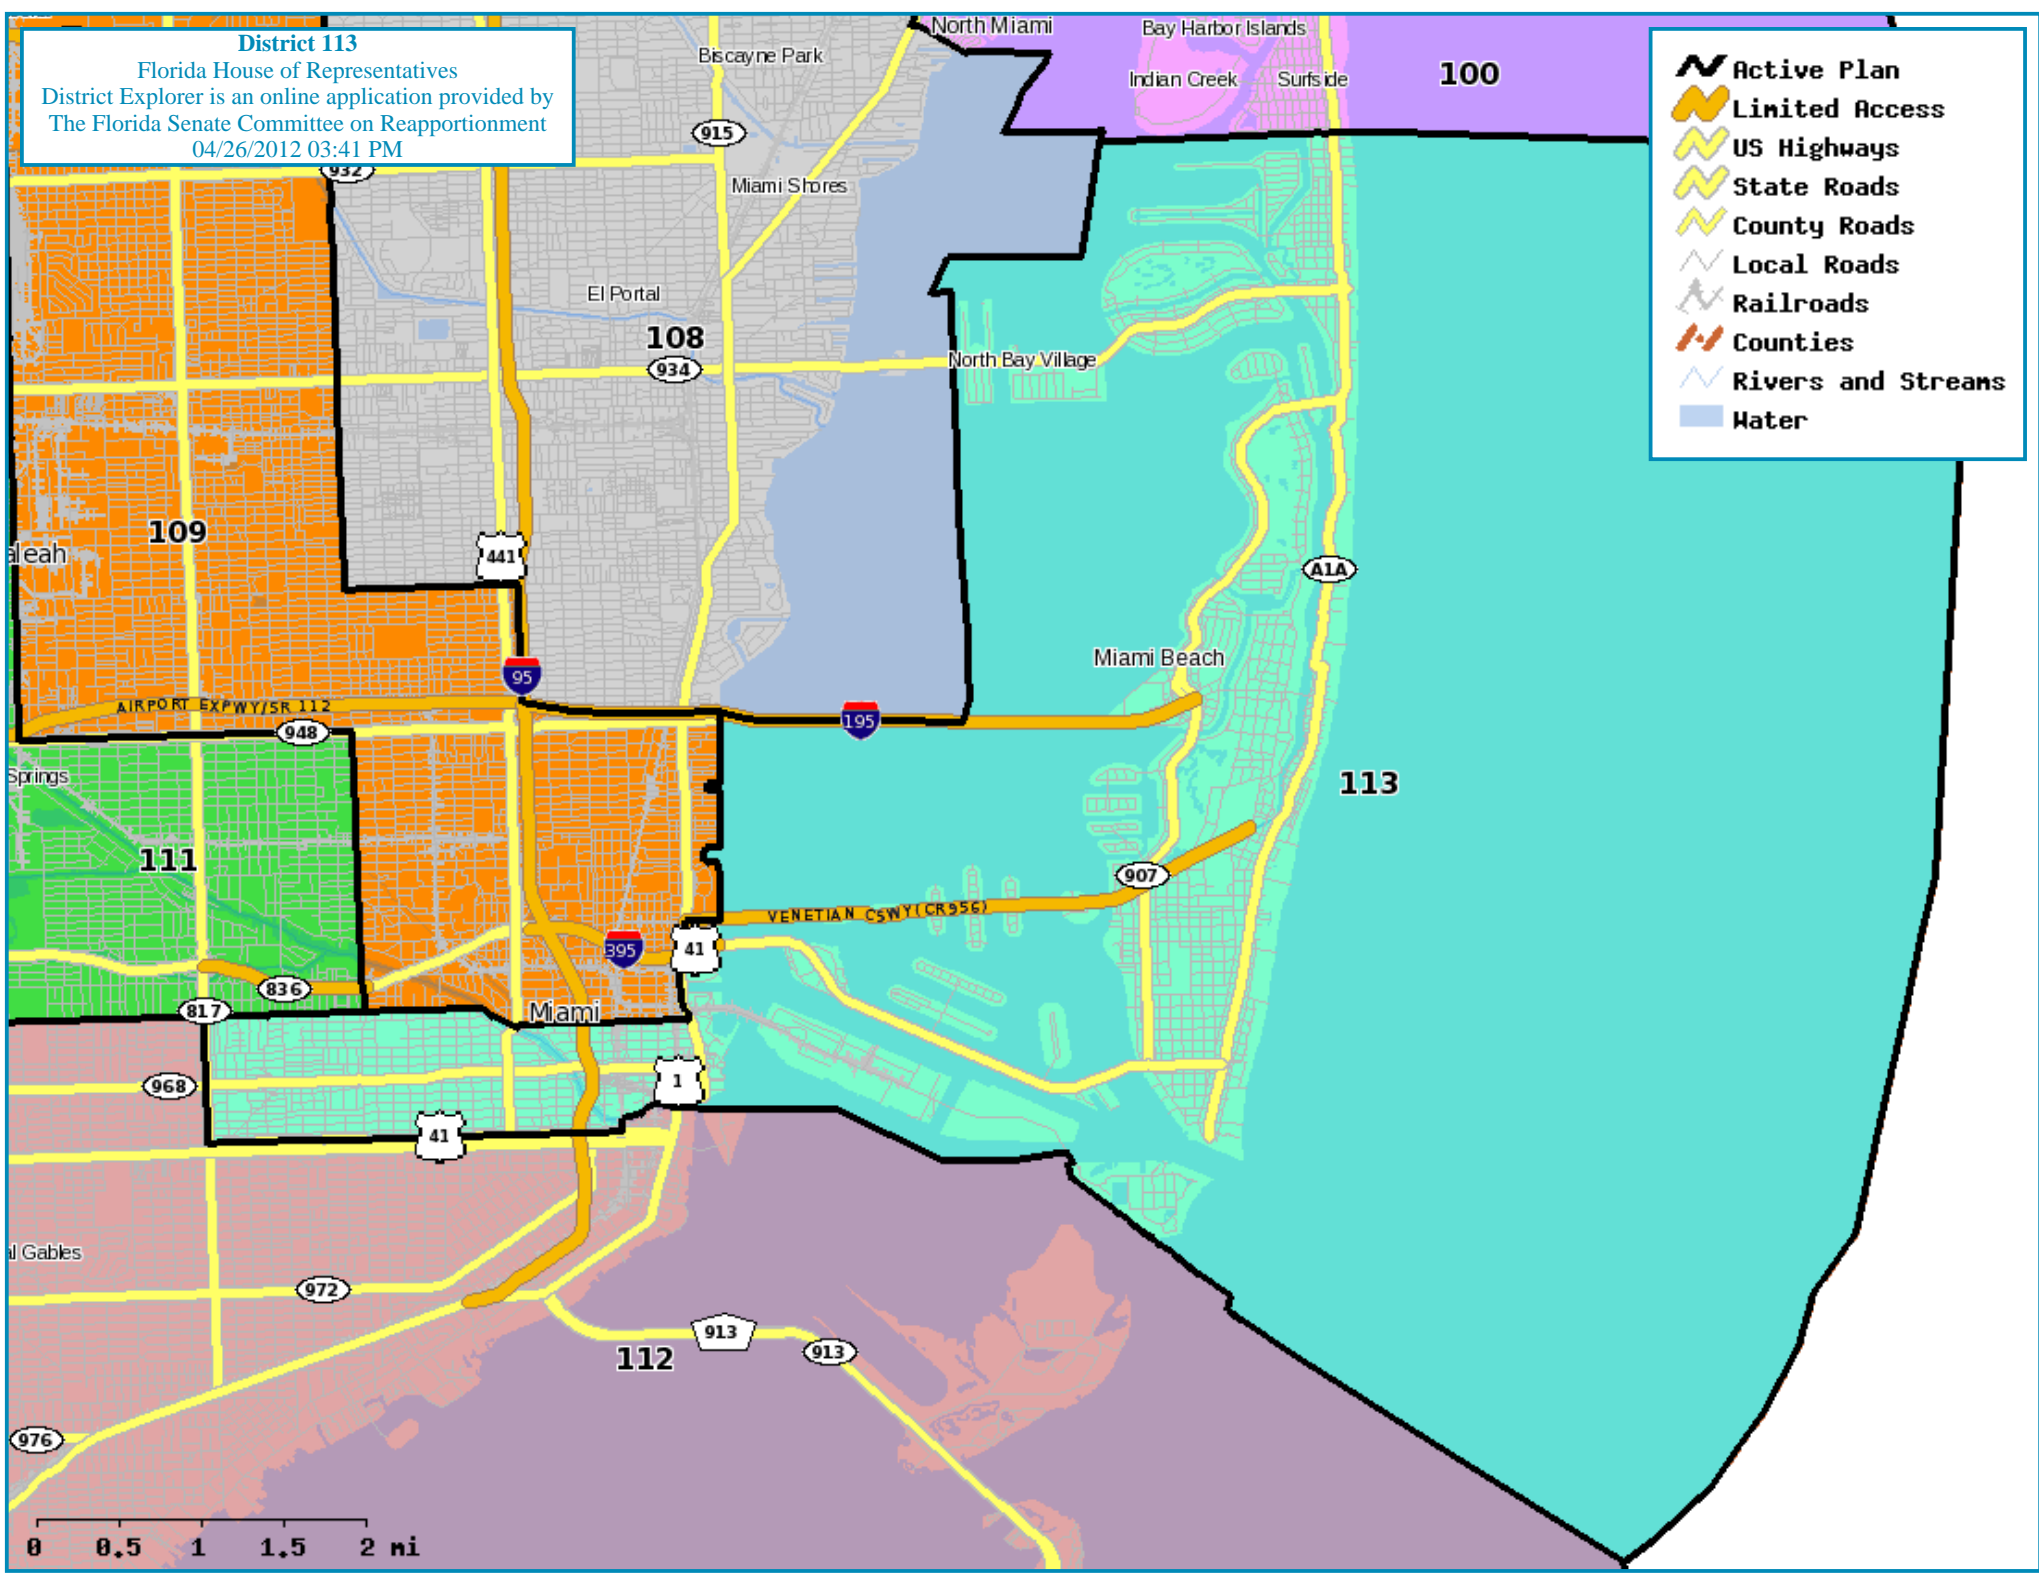

District 113

Florida House of Representatives

District Explorer is an online application provided by
The Florida Senate Committee on Reapportionment
04/26/2012 03:41 PM

- Active Plan
- Limited Access
- US Highways
- State Roads
- County Roads
- Local Roads
- Railroads
- Counties
- Rivers and Streams
- Water

0 0.5 1 1.5 2 mi