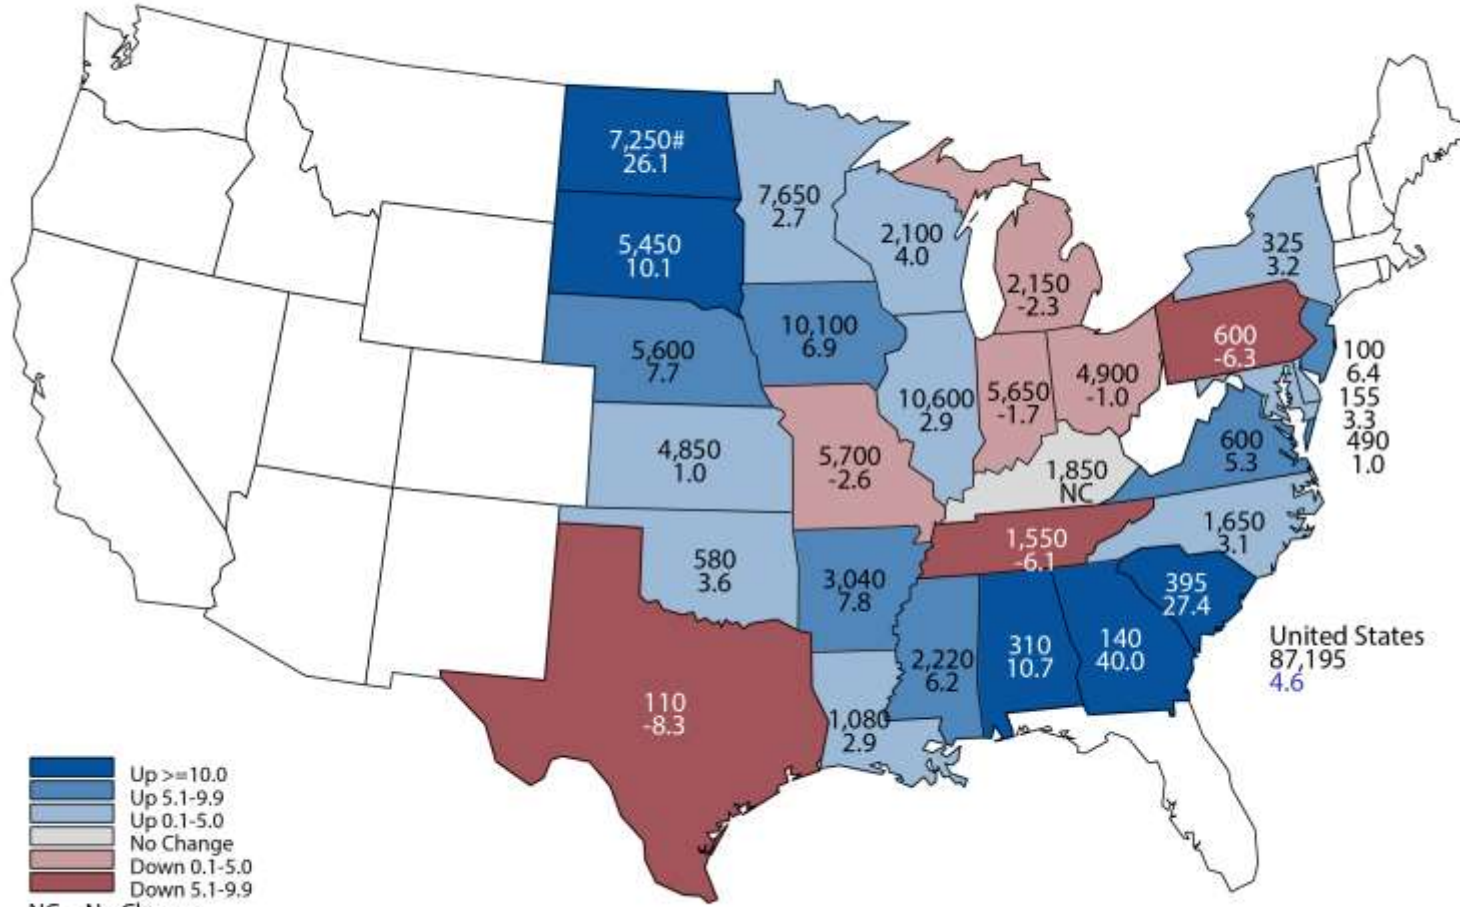

# 2021 Soybean Planted Area

## (000) Acres and Percent Change from Previous Year

Up >=10.0  
 Up 5.1-9.9  
 Up 0.1-5.0  
 No Change  
 Down 0.1-5.0  
 Down 5.1-9.9  
 NC = No Change  
 # = Record High  
 & = Record Low