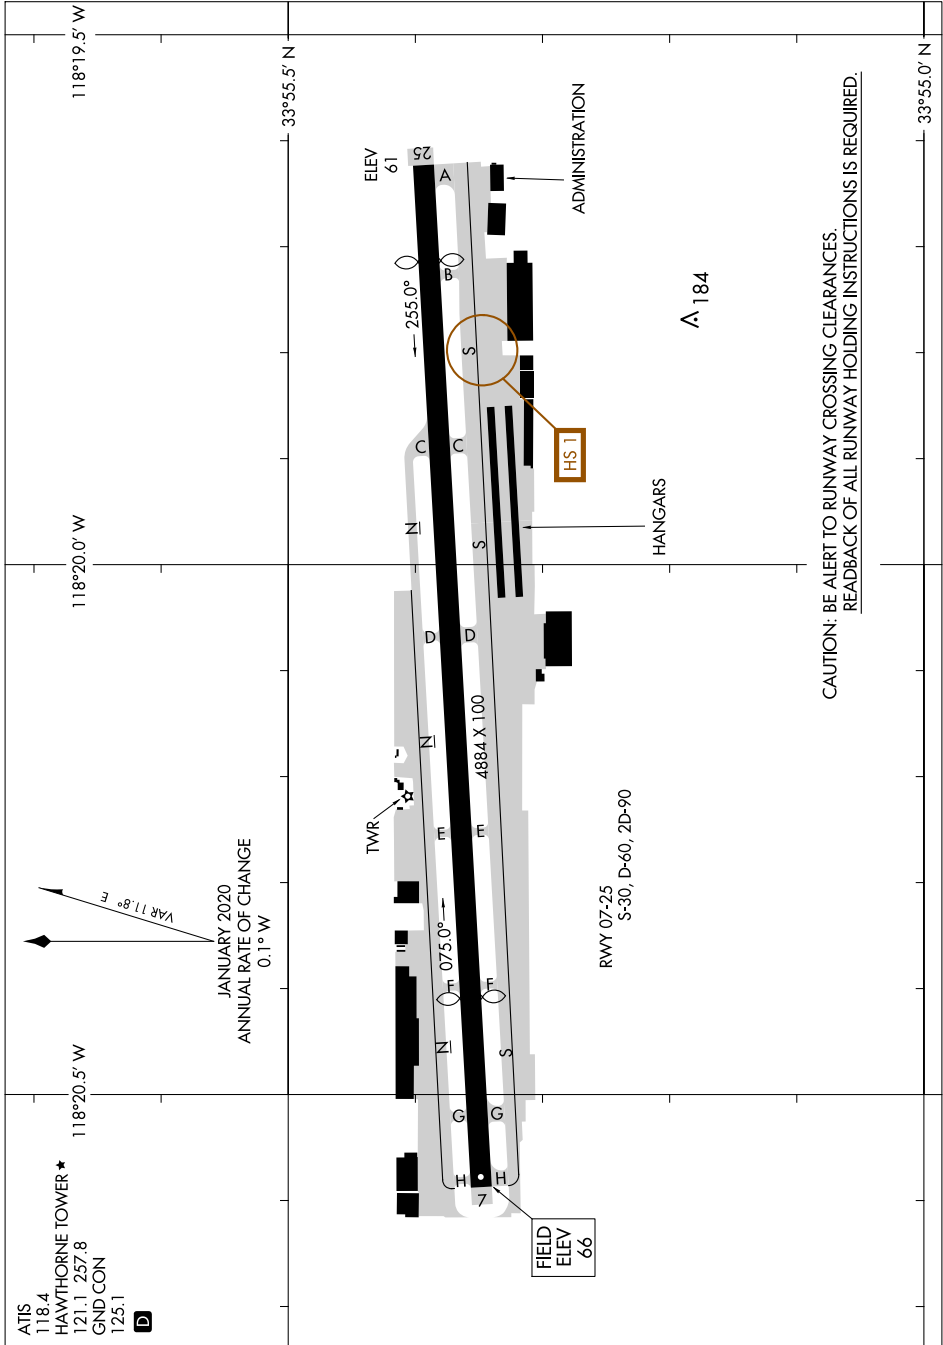

AIRPORT DIAGRAM

JACK NORTHROP FLD/HAWTHORNE MUNI (HHR)
AL-5120 (FAA)
HAWTHORNE, CALIFORNIA

SW-3, 30 NOV 2023 to 28 DEC 2023

SW-3, 30 NOV 2023 to 28 DEC 2023

AIRPORT DIAGRAM

HAWTHORNE, CALIFORNIA
JACK NORTHROP FLD/HAWTHORNE MUNI (HHR)