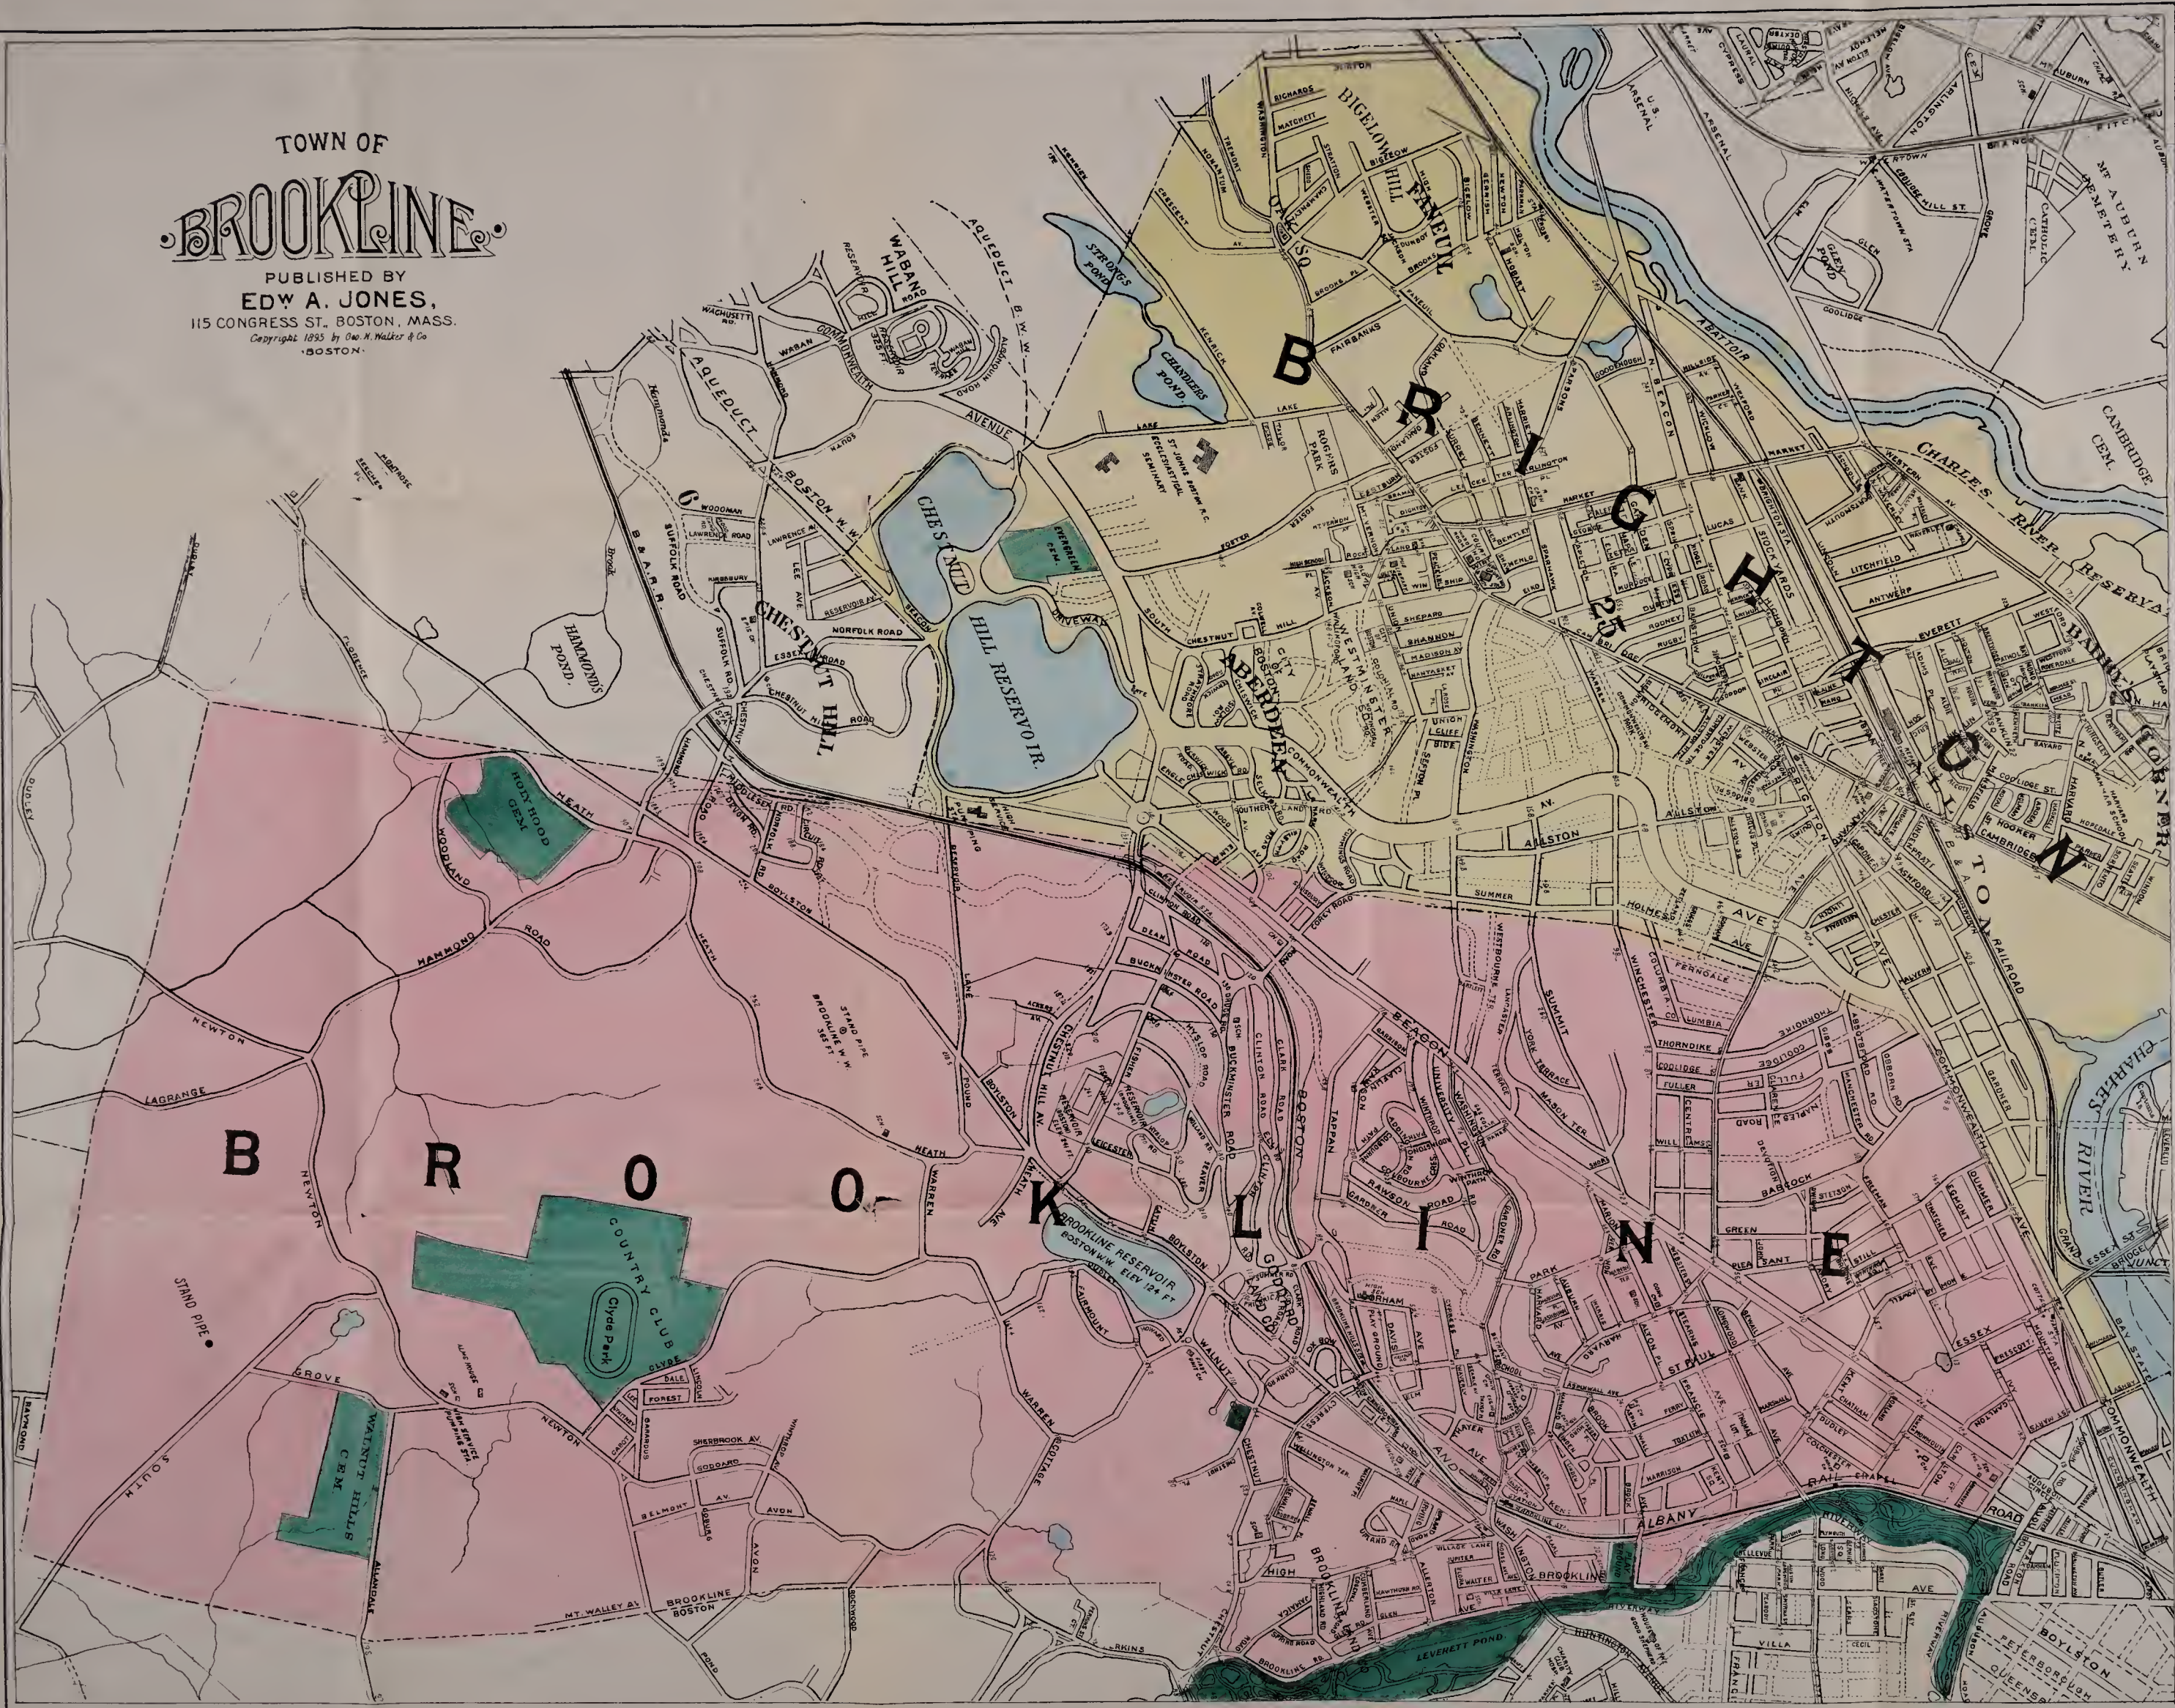

TOWN OF
BROOKLINE

PUBLISHED BY
EDW. A. JONES,
115 CONGRESS ST., BOSTON, MASS.
Copyright 1895 by Geo. H. Walker & Co.
BOSTON.