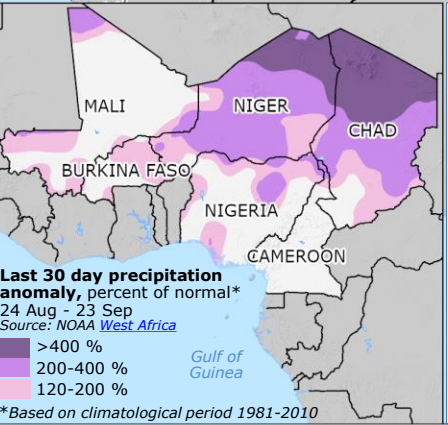

Sahel region | Floods situation and EU response

EU response to the flood
EUR 7 million
 Including resources from ongoing contracts and **EUR 5.4 million in newly allocated funds**

1
 16 568
 2 200

© European Union 2024. Map produced by the JRC. The boundaries and the names shown on this map do not imply official endorsement or acceptance by the European Union.

Total funding* (EUR)
 Source: DG ECHO

1 500 000
 300 000

- Fatality
- Displaced people
- Affected people
- Destroyed house
- Disputed/undetermined country boundary

Legend:

- Flooded area detected by satellites 1 Aug - 23 Sep (Source: Copernicus EMS GloFAS GEM)
- Main river
- Copernicus EMSR753 (Activation date 10 Sep)
- Built-up area (Source: Copernicus EMS GHSL)