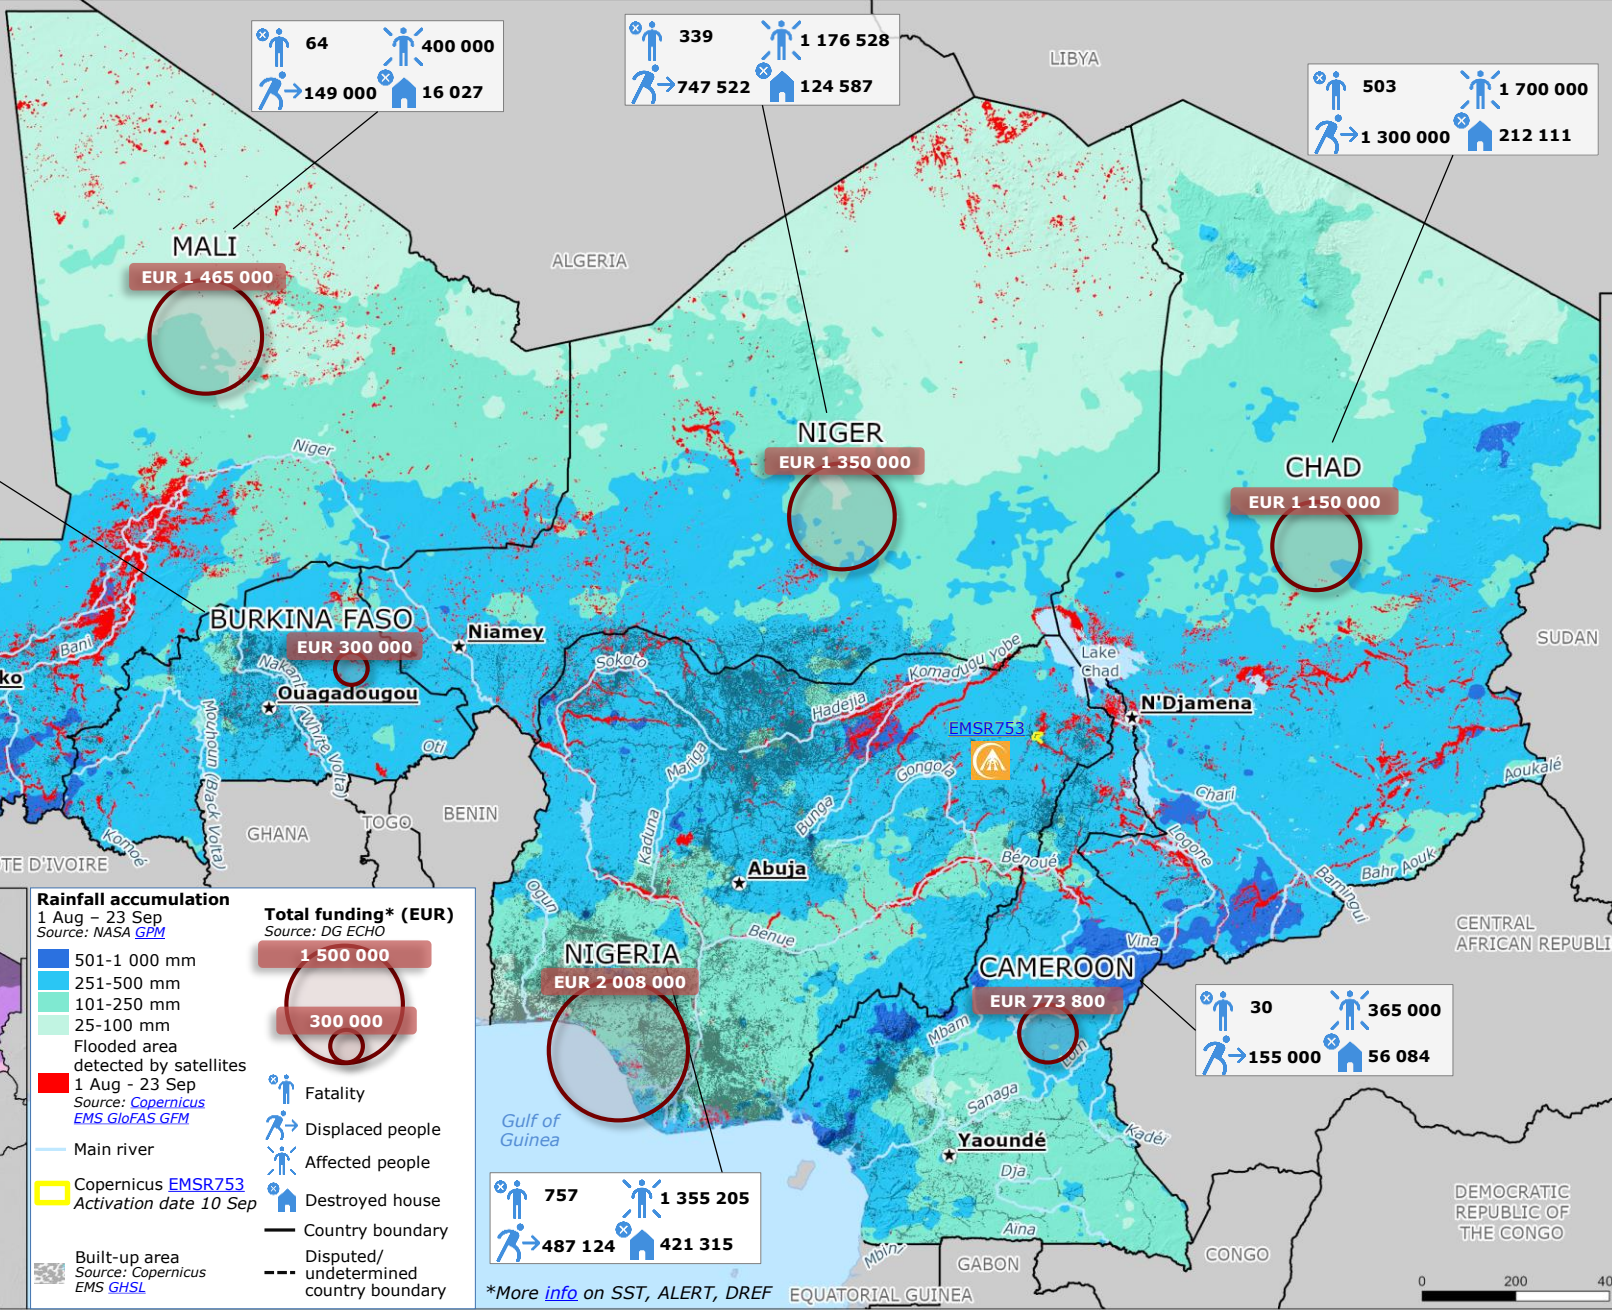

Sahel region | Floods situation and EU response

EU response to the flood
EUR 7 million
 Including resources from ongoing contracts and **EUR 5.4 million in newly allocated funds**

1
 16 568
 2 200

© European Union 2024. Map produced by the JRC. The boundaries and the names shown on this map do not imply official endorsement or acceptance by the European Union.

Total funding* (EUR)
 Source: DG ECHO

1 500 000
 300 000

- Fatality
- Displaced people
- Affected people
- Destroyed house
- Disputed/undetermined country boundary

Legend:

- Flooded area detected by satellites 1 Aug - 23 Sep (Source: Copernicus EMS GloFAS GEM)
- Main river
- Copernicus EMSR753 (Activation date 10 Sep)
- Built-up area (Source: Copernicus EMS GHSL)

*More info on SST, ALERT, DREF