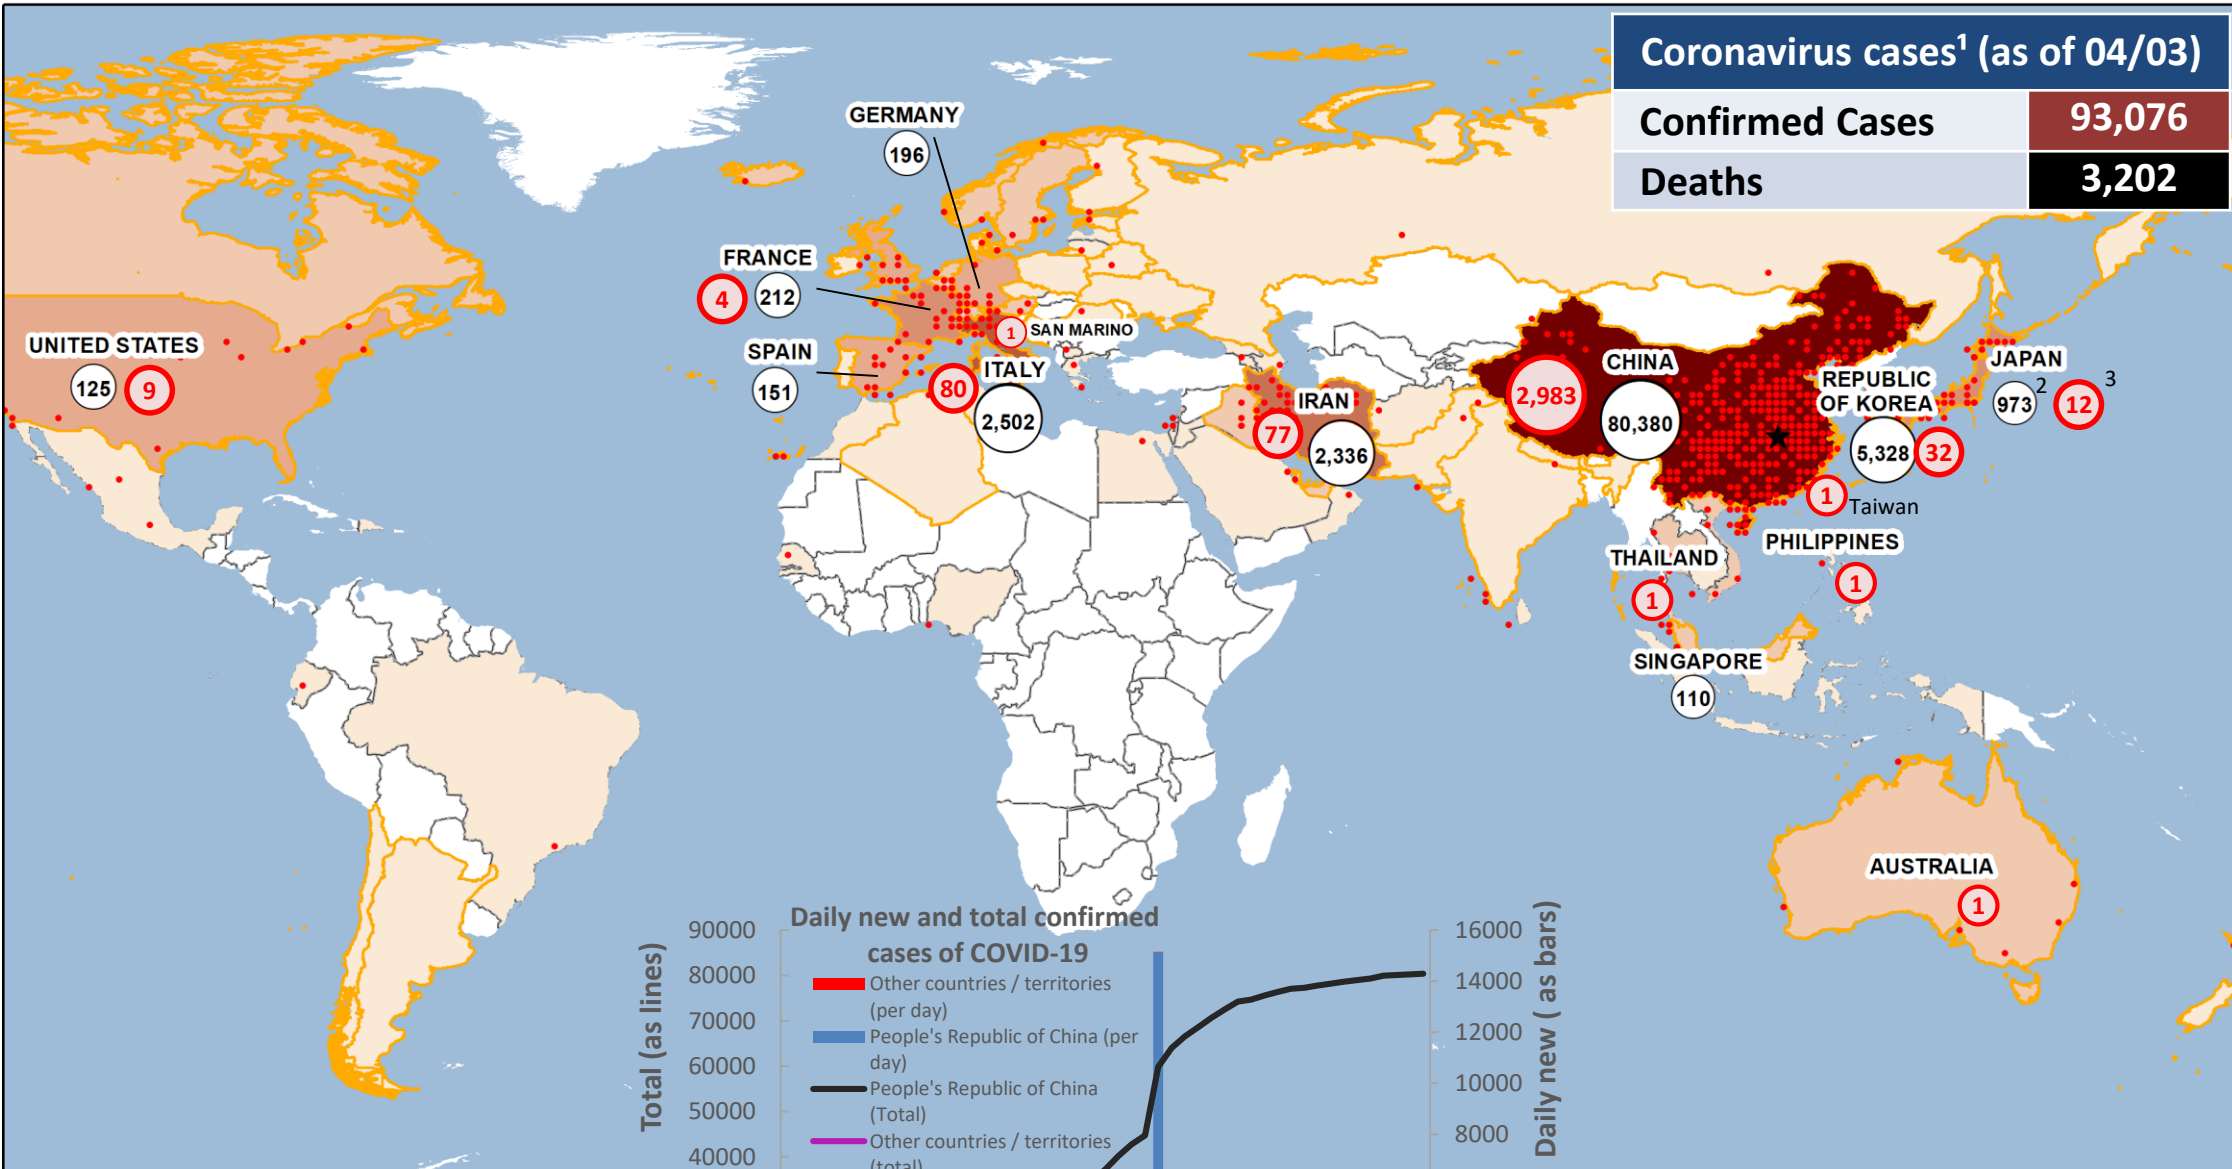

# Novel coronavirus (COVID-2019) outbreak

Coronavirus cases <sup>1</sup> (as of 04/03)	
Confirmed Cases	93,076
Deaths	3,202

- ★ Centre of outbreak (Wuhan)
- Place with confirmed case
- (x) > 100 confirmed cases per country / territory
- (x) Deaths per country/territory
- New confirmed cases since 03-03-2020

**Countries/areas affected**

Number of cases	Color
0 - 10	Lightest tan
11 - 50	Light tan
51 - 200	Medium tan
201 - 1,000	Dark tan
1,001 - 2,500	Dark brown
2,501 - 6,000	Very dark brown
80,380	Black

<sup>1</sup> Source ECDC (04/03, 08:00 CET)  
<sup>2</sup> 705 of these are cases on an international conveyance  
<sup>3</sup> 6 of these on an international conveyance