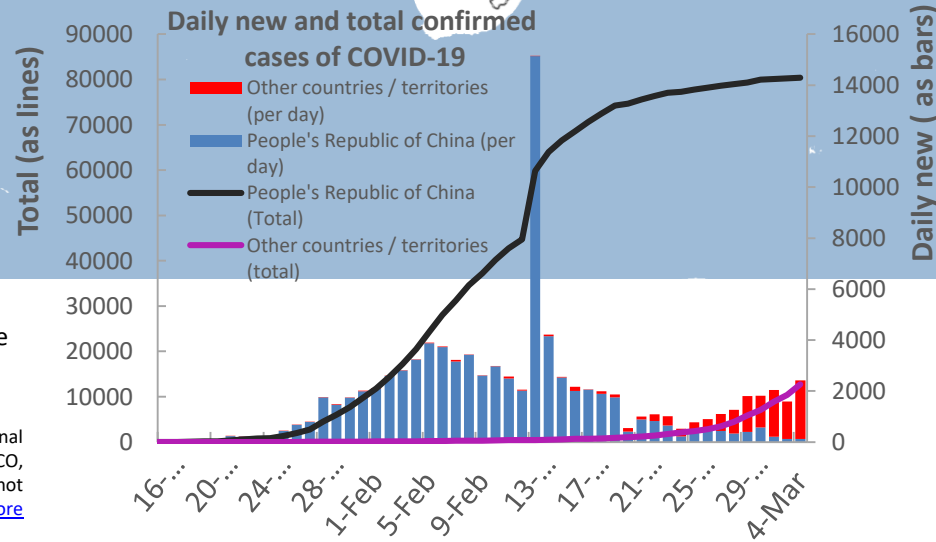

# Novel coronavirus (COVID-2019) outbreak

Coronavirus cases <sup>1</sup> (as of 04/03)	
Confirmed Cases	93,076
Deaths	3,202

- ★ Centre of outbreak (Wuhan)
- Place with confirmed case
- (x) > 100 confirmed cases per country / territory
- (x) Deaths per country/territory
- New confirmed cases since 03-03-2020

**Countries/areas affected**

Number of cases	Color
0 - 10	Lightest tan
11 - 50	Light tan
51 - 200	Medium tan
201 - 1,000	Dark tan
1,001 - 2,500	Dark brown
2,501 - 6,000	Very dark brown
80,380	Black

<sup>1</sup> Source ECDC (04/03, 08:00 CET)  
<sup>2</sup> 705 of these are cases on an international conveyance  
<sup>3</sup> 6 of these on an international conveyance