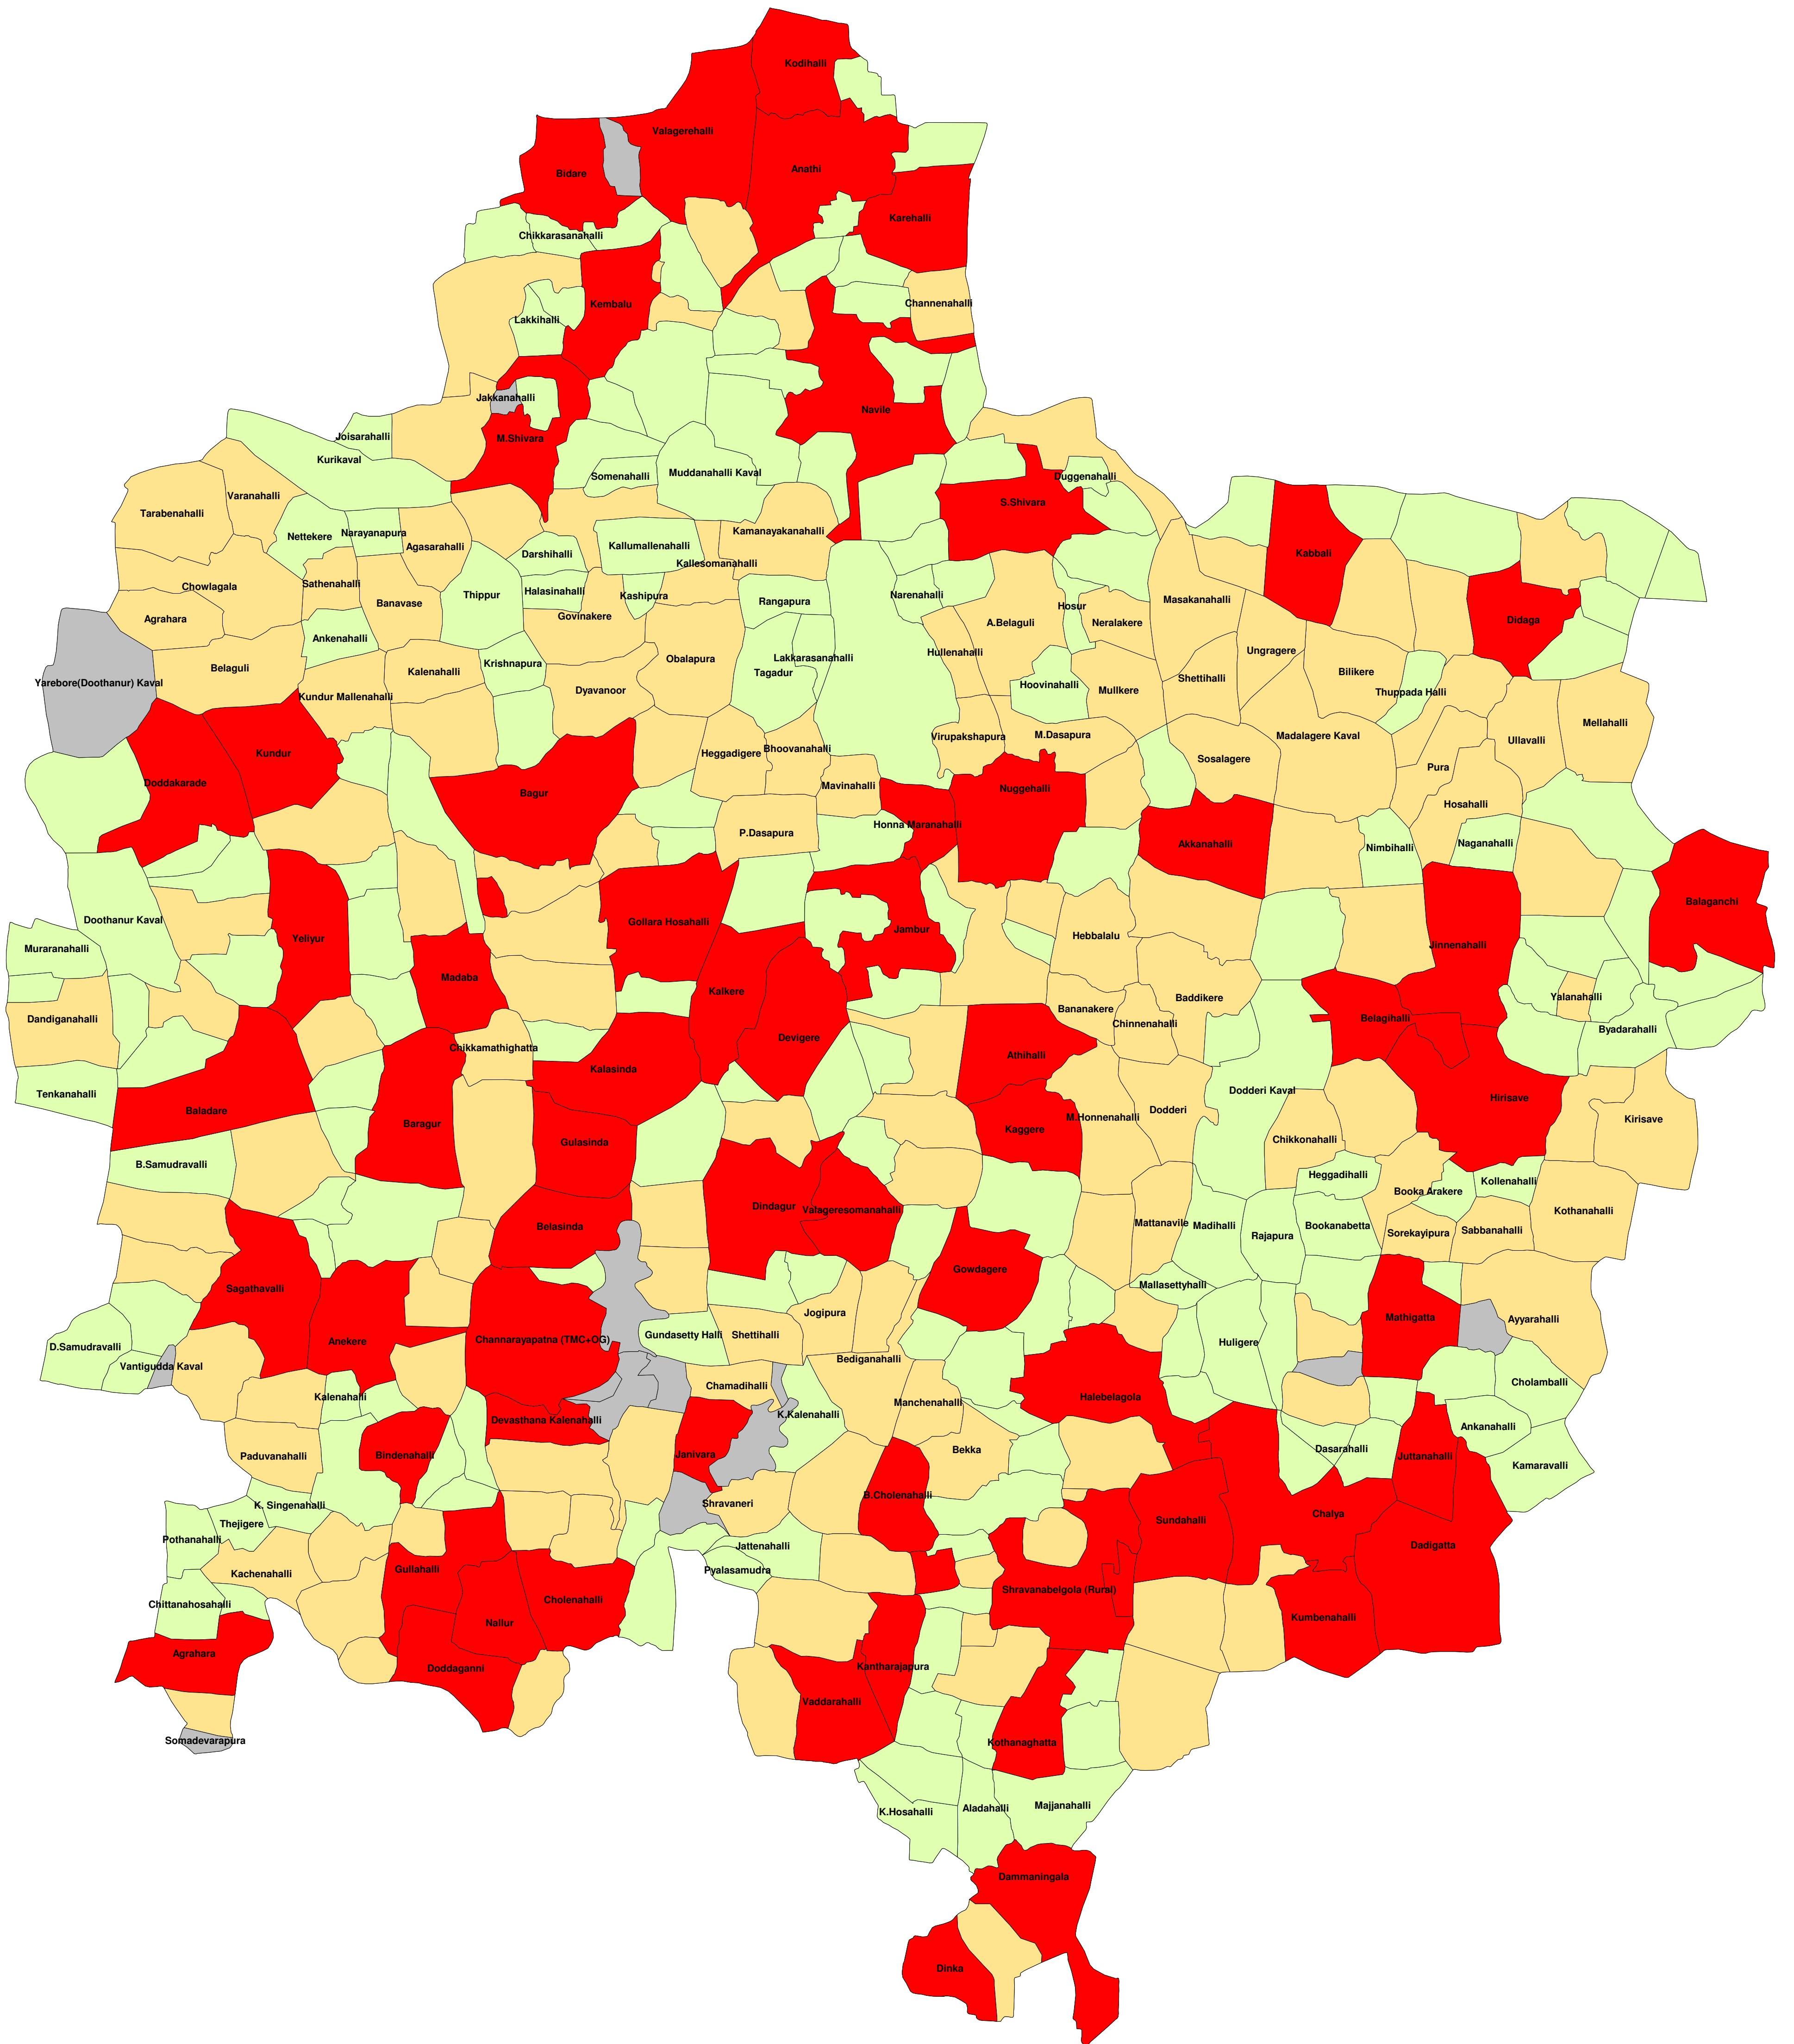

CHANNARAYAPATNA TALUK

POPULATION AS PER 2001 CENSUS

POPULATION AS PER 2001 CENSUS	
UN INHABITED	(14)
1 TO 500	(174)
500 TO 1,000	(138)
>1,000	(63)