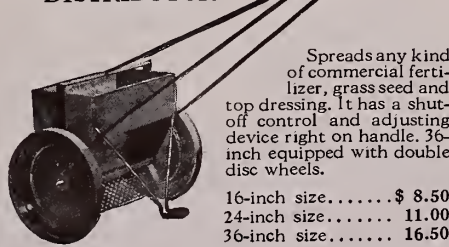

MASTERS' PERFECT FERTILIZER DISTRIBUTOR