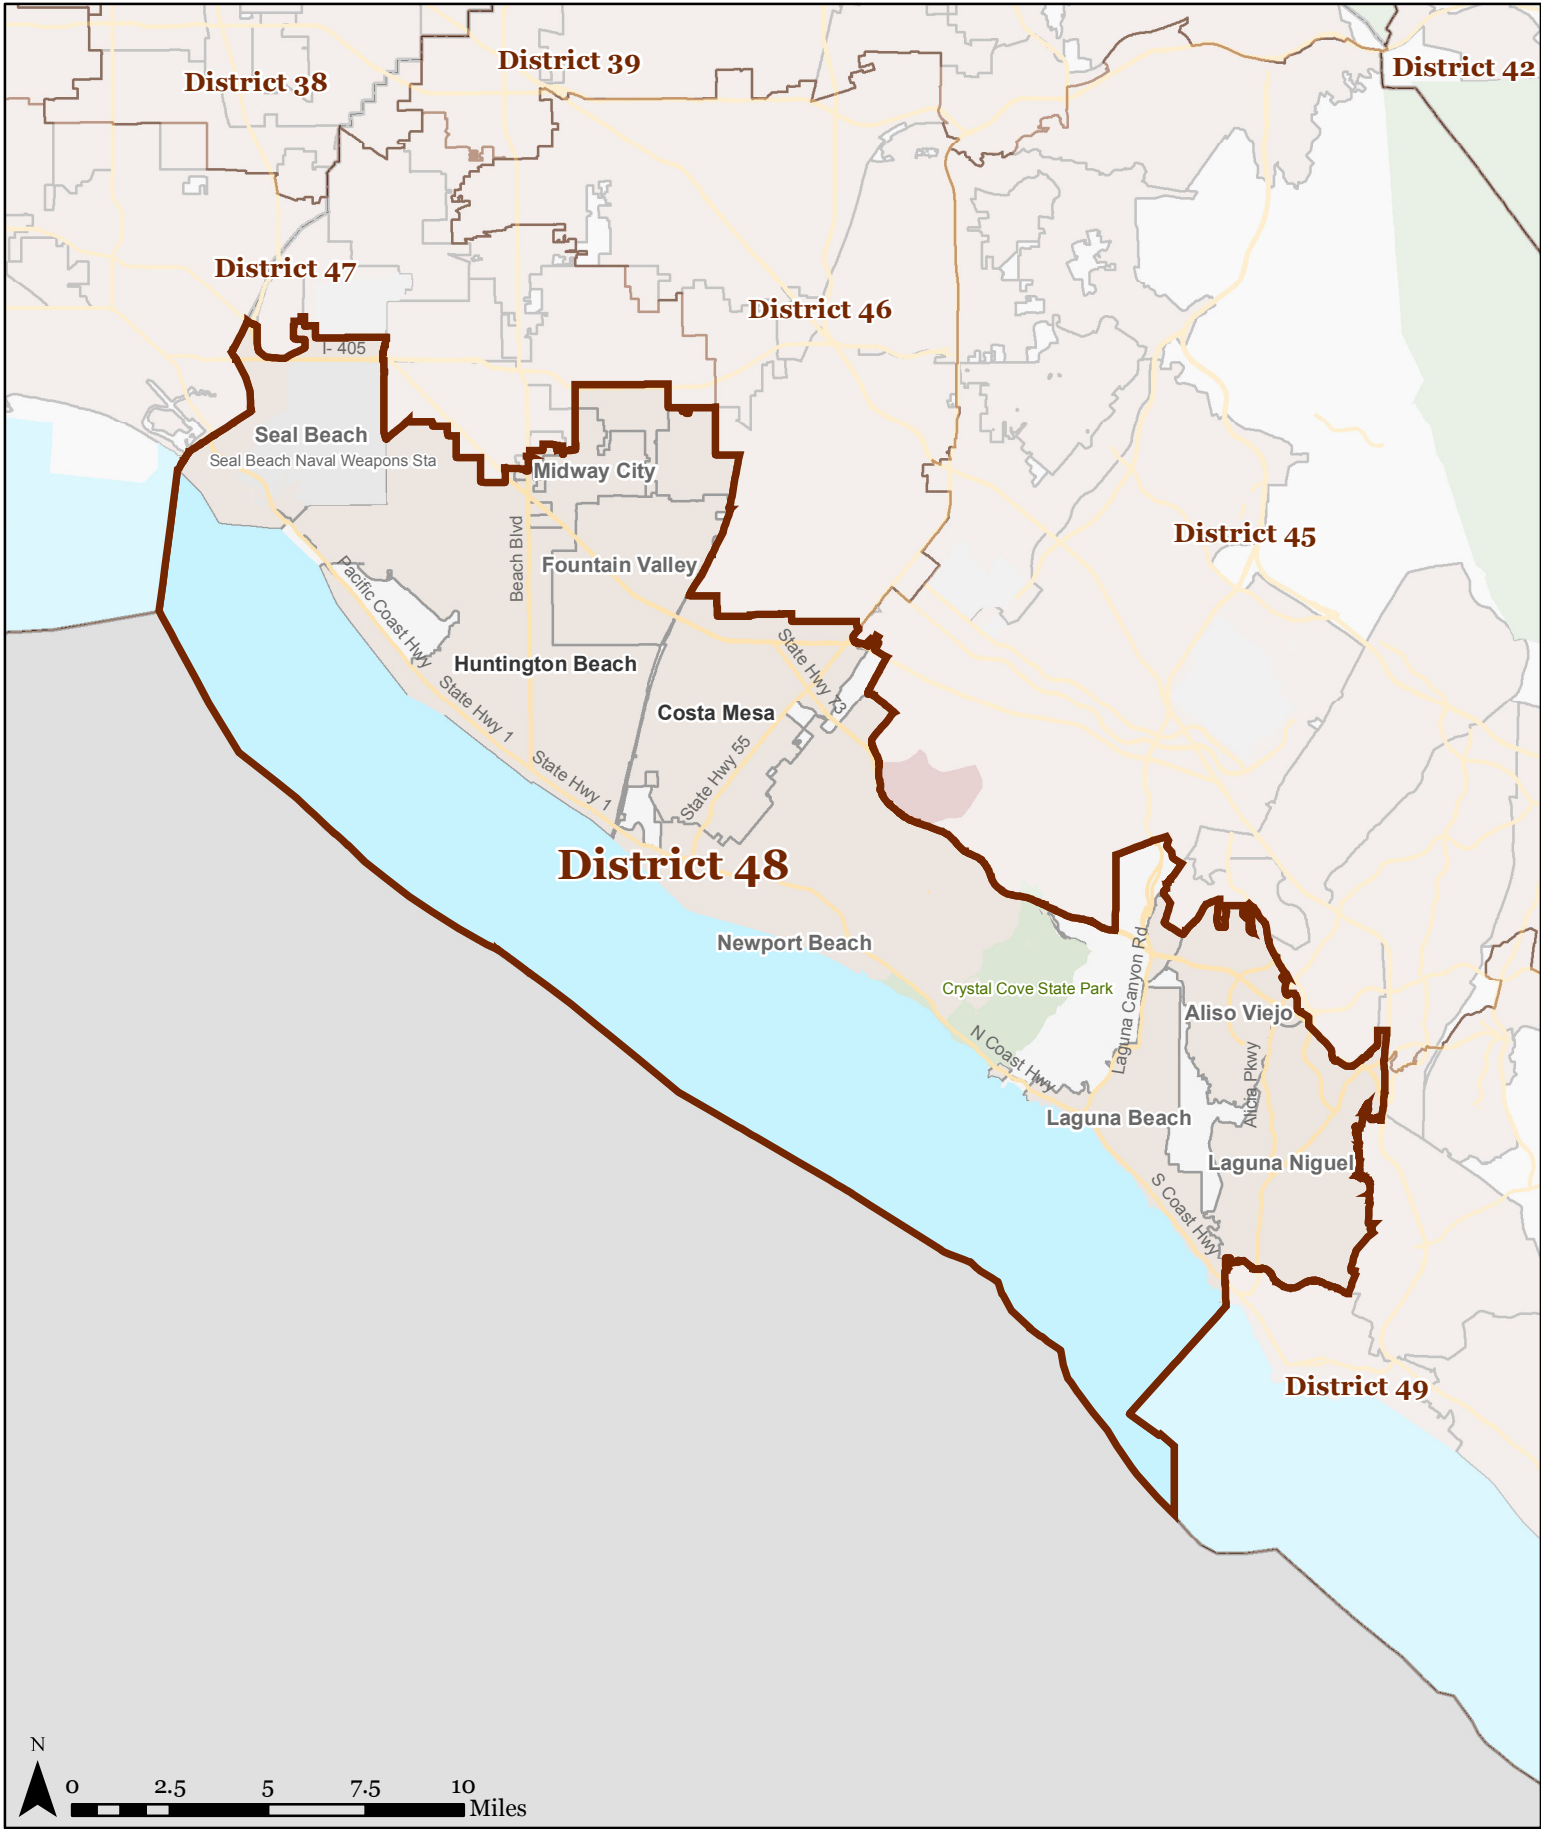

# California State Congressional District 48

Map created by Healthy City, a project of the Advancement Project, August 2011. Created from CRC Certified Map: crc\_20110815\_congress\_certified\_statewide.zip. SHA-1: 1893c0695a42454a202f5b1ef433abff6b491db9. Basemap from US Census Bureau TIGER/Line Shapefiles.