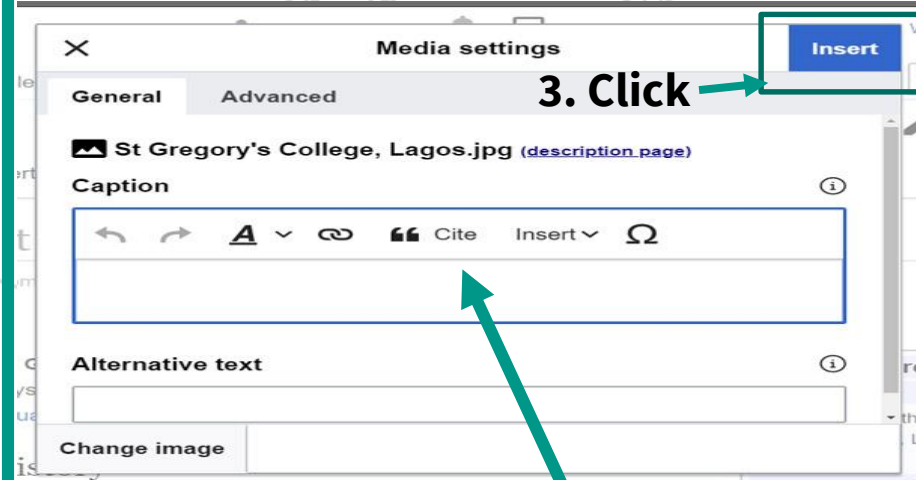

Info box  
Clicking this will bring out the dialog box below

2b. Click to add the image link

# How do I insert the photo into a Wikipedia page?

2. Click on the image you want

1. If you chose Insert, paste the name of the image file in the box to search for the file.

3. Click on “Use this image” to insert image

# How do I insert the photo into a Wikipedia page?

**2. Write a description of the image here**