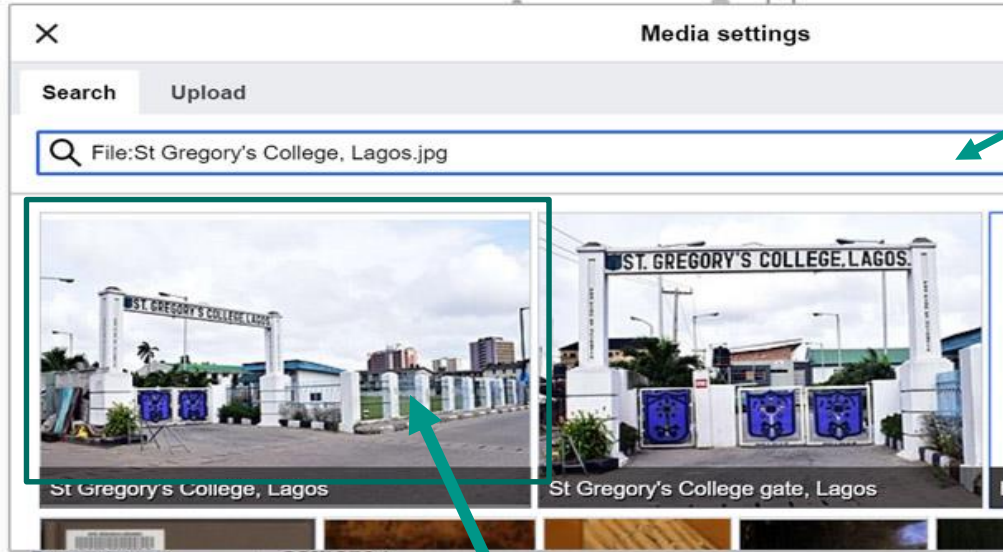

How do I insert the photo into a Wikipedia page?

2. Click on the image you want

1. If you chose Insert, paste the name of the image file in the box to search for the file.