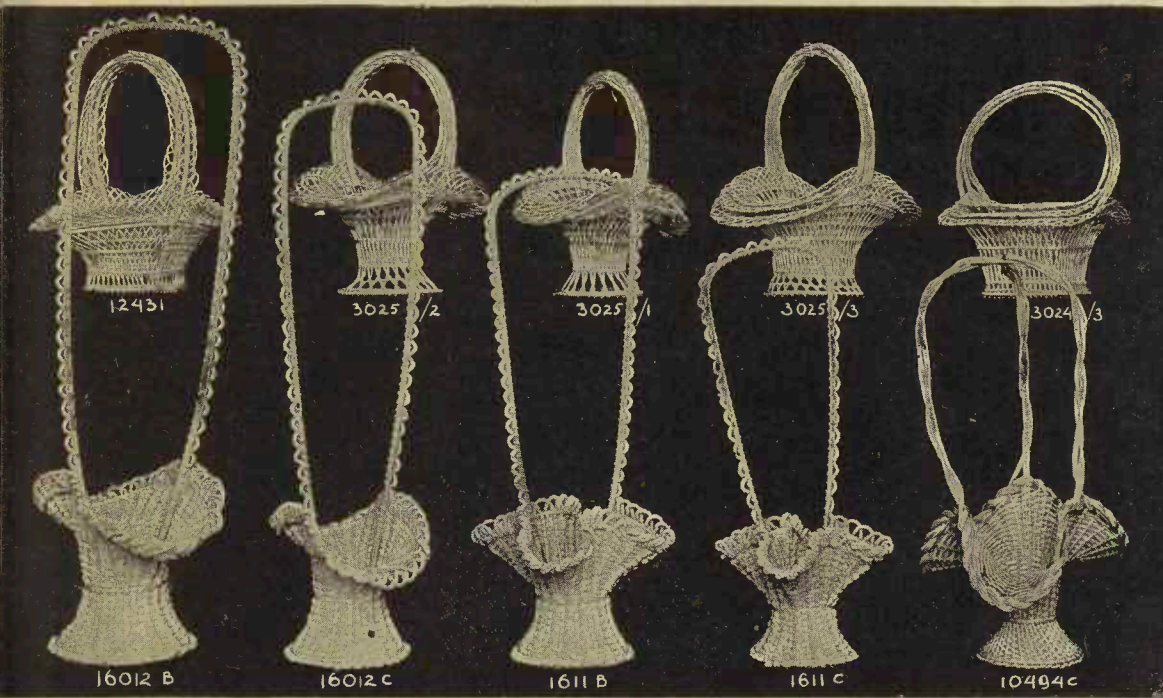

FLOWER BASKETS

We do not attempt to list a complete assortment of Baskets, as the number of styles we carry is so numerous that space does not permit us to list all. Parties ordering Baskets in assortment will do well to leave judgment and assortment to us as we carry nothing but staple goods in this line, and feel satisfied that we can give you what your trade requires.

No. 12431	White Willow, Nest of 3, 11 to 14 in.	$ 1.00
3025-1	" " " 3, 10 to 11 "	.50
3025-2	" " " 3, 11 to 12 "	.65
3025-3	" " " 3, 12 to 13 "	.80
3024-1	" " " 3, 7 to 8 "	.40
3024-2	" " " 3, 8 to 9 "	.50
3024-3	" " " 3, 9 to 10 "	.65
No. 10494-A	" " Clover Leaf Basket	.35
10494-B	" " " "	.45
10494-C	" " " "	.55
No. 3020-2	Nest of 3, 6 to 9 inches	.35
No. 3021	Nest of 3, .35	No. 3030 Nest of 3, $ .75
3011-2	" 3, .35	3031 " 3, .75
3033	" 3, .85	3032 " 3, .75

3028-1	" 3, 8-10 inches	.60
3028-2	" 3, 9-11 "	.80
3028-3	" 3, 10-12 "	1.00

WHITE WILLOW—VERY DESIRABLE

No. 13990-A	total height 40 inches	$ 1.10
13990-B	" " 38 "	1.00
13990-C	" " 36 "	.90
13990-D	" " 34 "	.80
13990-E	" " 32 "	.75
13990-F	" " 30 "	.65
13990-G	" " 28 "	.55
13990-H	" " 26 "	.45

No. 987—O	Nest of 3, 6 to 7 inches	.30
987—O	" 3, 6 to 8 "	.35
987—A	" 3, 7 to 9 "	.40
987—B	" 3, 8 to 10 "	.50
987—C	" 3, 9 to 11 "	.65
987—D	" 3, 10 to 12 "	.75
No. 465 A	each... $ .40	No. 6338, 9 in., ea. $ .45
465 B	" .50	6338, 10 " .55
465 C	" .60	6338, 11 " .70
16012 B	each... .75	16011 B, each... .70
16012 C	" .65	16011 C, " .60

WILLOW PLATEAUX ROUND OR OVAL

10 inches, each	... $ .15	22 inches, each	... $ .50
12 " " "	... .20	24 " " "	... .60
14 " " "	... .30	26 " " "	... .70
16 " " "	... .33	28 " " "	... .80
18 " " "	... .38	36 " " "	... 1.00
20 " " "	... .45	40 " " "	... 1.25

PLANT STANDS

These stands are very attractive, and include the pot in which the flower pot is placed.

No. 9471, each	... $ 2.50	No. 9520, each	... $ 1.75
9484, " "	... 2.00	9516, " "	... 1.25
9494, " "	... 2.50	42719, " "	... 2.50

We are Head-quarters for Wheat Sheaves of all kinds.

770

SINGLE BASKETS.

No. 770 A, 9 in. 20c
No. 770 B, 10 in. 25c
No. 770 C, 11 in. 35c

987

Nest of Three.

WHITE WILLOW.
Very Desirable.

No. 13990 A, total height 40 in., each $1 10
No. 13990 B, total height 38 in., each $1 00
No. 13990 C, total height 36 in., each $0 90
No. 13990 D, total height 34 in., each $0 80
No. 13990 E, Total height 32 inches, each $0 75
No. 13990 F, " " 30 " " 65
No. 13990 G, " " 28 " " 55
No. 13990 H, " " 26 " " 45

13990.

3094.

No.	Piece	Doz.
4510-00.	Willow Handle Baskets, 8 in.	10c $1 00
" 0.	" 9 in.	15c 1 35
" 1.	" 10 in.	20c 1 80
" 2.	" 11 in.	25c 2 40
" 3.	" 13 in.	30c 3 00
" 4.	" 14 in.	35c 3 60
" 5.	" 15 in.	45c 4 80
" 6.	" 18 in.	55c 6 50
" 7.	" 21 in.	75c 8 25

1715 A.

No. 1715 A, from 10 in. to 12 in., per nest $1 25

CELLULOID POT COVERS.

All our Pot Covers are made to fit "Standard Pots."

In ordering, please state the color Celluloid desired, as they are made in Pink, Blue, White, Yellow, Pea Green, Lavender, and any other shade desired.

Size 6 in.	..... each $0 65
" 7 in.	..... " 75
" 8 in.	..... " 85
" 9 in.	..... " 95
" 10 in.	..... " 1 05
" 11 in.	..... " 1 15
" 12 in.	..... " 1 25
" 13 in.	..... " 1 50
" 14 in.	..... " 2 00
" 15 in.	..... " 2 50

SWISS MOSS BASKETS