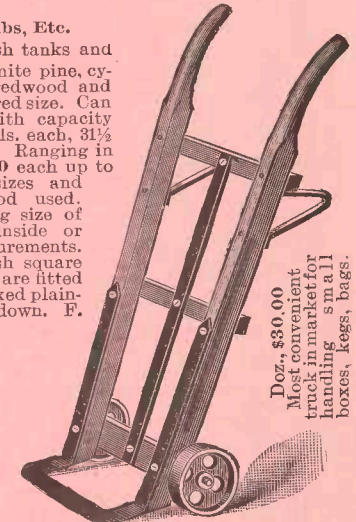

Doz. $30.00 Most convenient truck in market for handling small boxes, kegs, bags.

HANDY TRUCK Each, $3.00