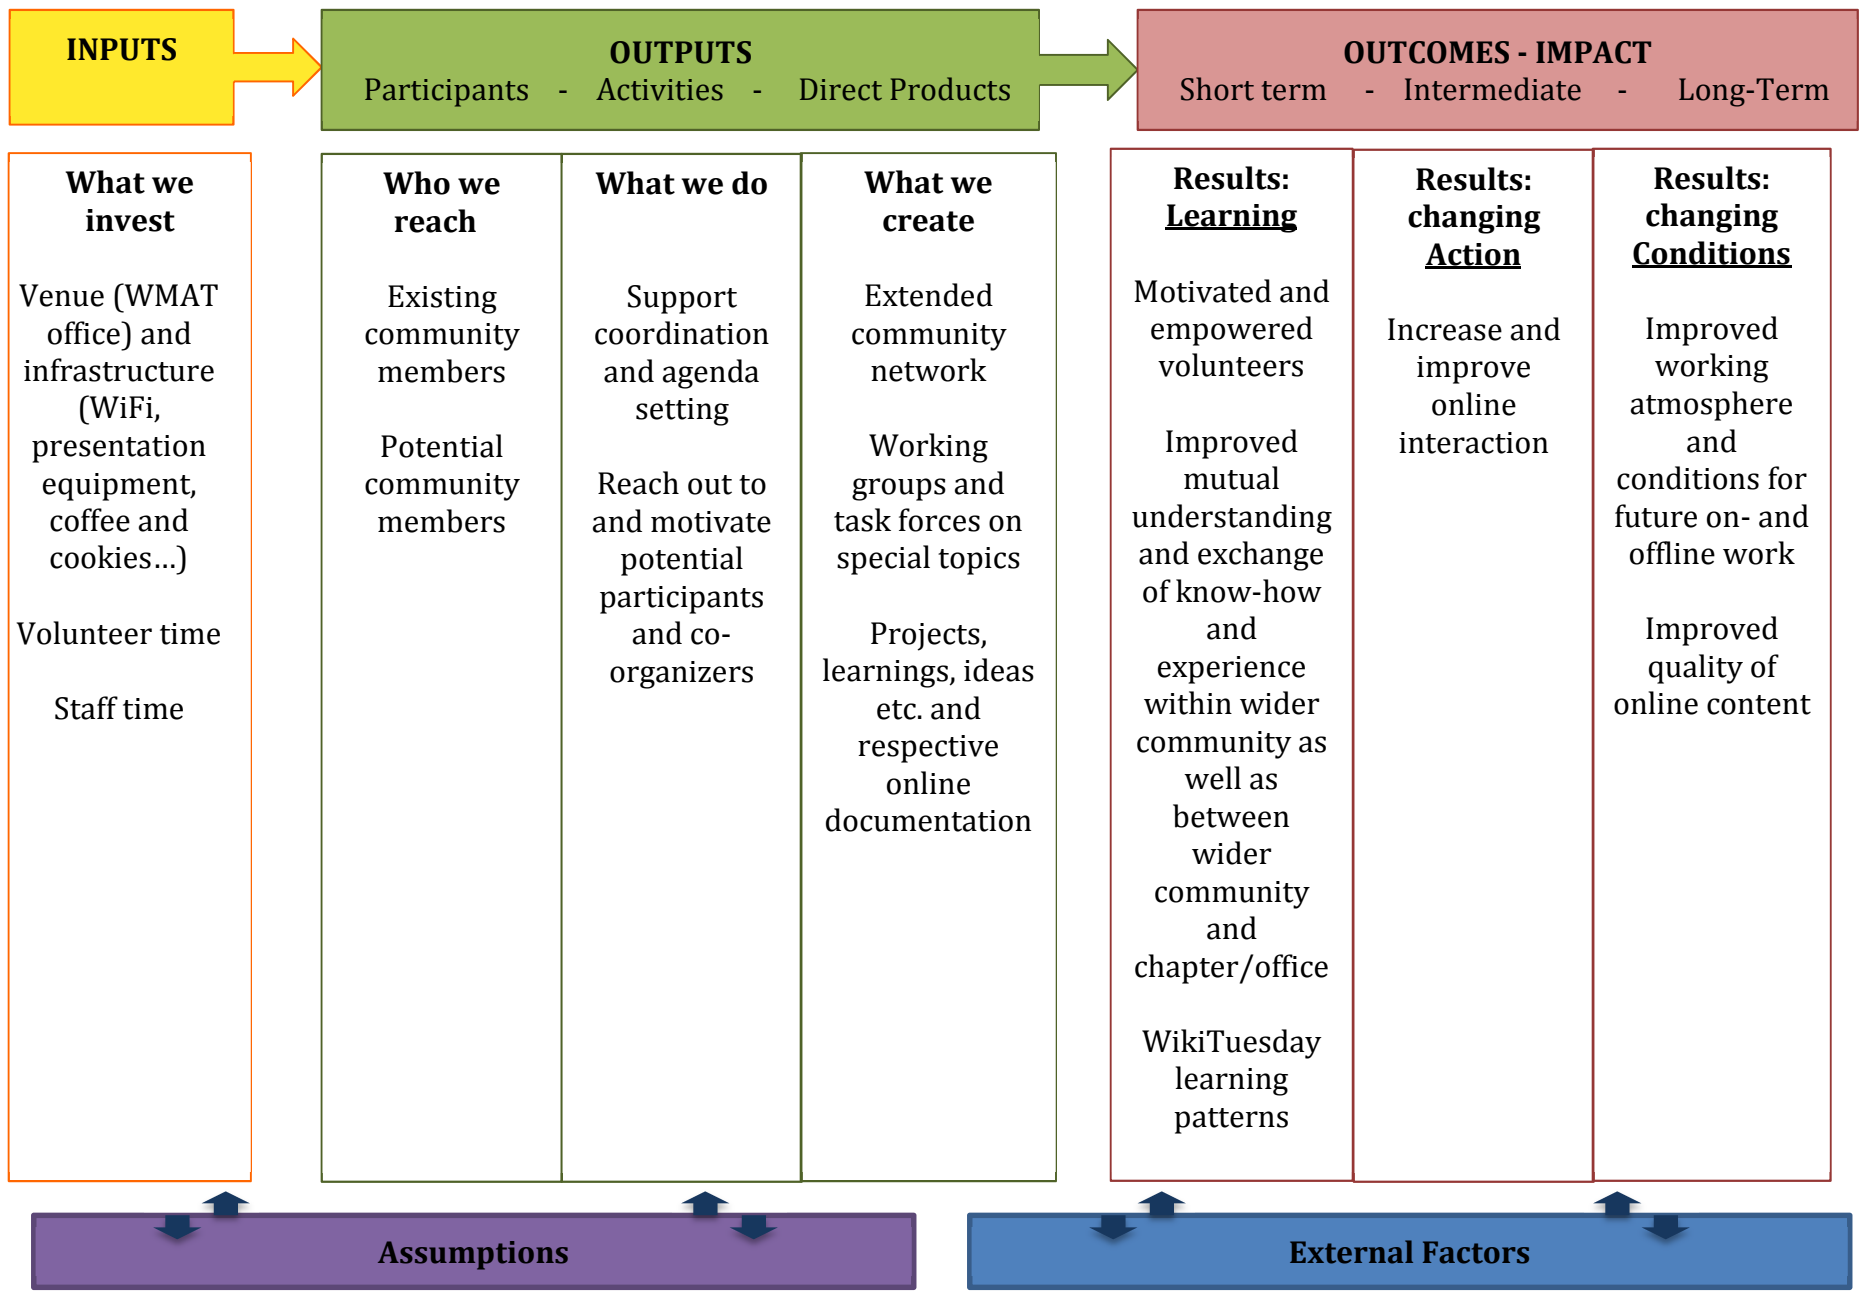

WikiTuesday – Logic Model

Situation

In the context of our social events we realized a growing demand of our community for exchange and collaboration concerning their online work that result in more tangible and specific results: “A little less conversation, a little more action please”. The weekly WikiTuesdays are designed as a testbed to cater for these needs.

Priorities

- Community building
- Foster collaborative problem solving by face-to-face interaction
- Share, discuss and plan projects and new ideas
- Intensify integration of chapter and office into community life

Evaluation
Identification – Design – Implementation – Completion/Follow-up