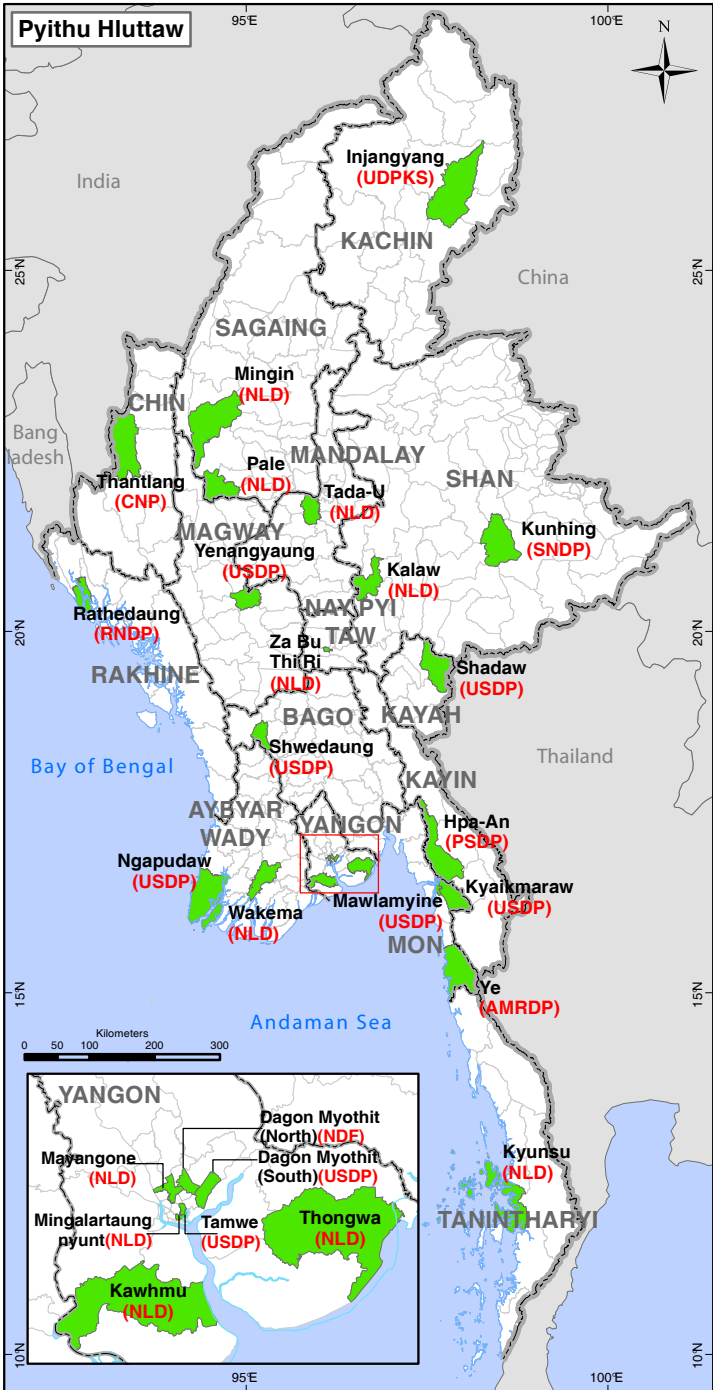

# Female Representatives in Myanmar Hluttaw

Myanmar Parliament	Women	Men	Vacant	Total
Amyotha Hluttaw (Upper House)	4	214	6	224
Pyithu Hluttaw (Lower House)	28	399	13	440
Pyinae/Tine Dae Tha Gyi Hluttaw (State/Region)	25	856	6	887

**Map ID: MIMU1335v02**  
 Creation Date: 2 October 2015.A4  
 Projection/Datum: Geographic/WGS84  
**Data Source: The Asia Foundation and The GENI Phan Tee Eain - 2014**  
 Base Map: MIMU  
 Boundaries - WFP/MIMU  
 Place Name: Ministry of Home Affairs (GAD) translated by MIMU  
 Email: [info.mimu@undp.org](mailto:info.mimu@undp.org)  
 Website: [www.themimu.info](http://www.themimu.info)

Copyright © Myanmar Information Management Unit 2015. MIMU products are not for sale and can be used free of charge with attribution.  
 Disclaimer: The names shown and the boundaries used on this map do not imply official endorsement or acceptance by the United Nations. Note that this map may not show all islands of coastal areas due to scale limitations.

**Legend**

- Coastal Line
- State/Region Boundary
- International Boundary
- Township with Female Representative