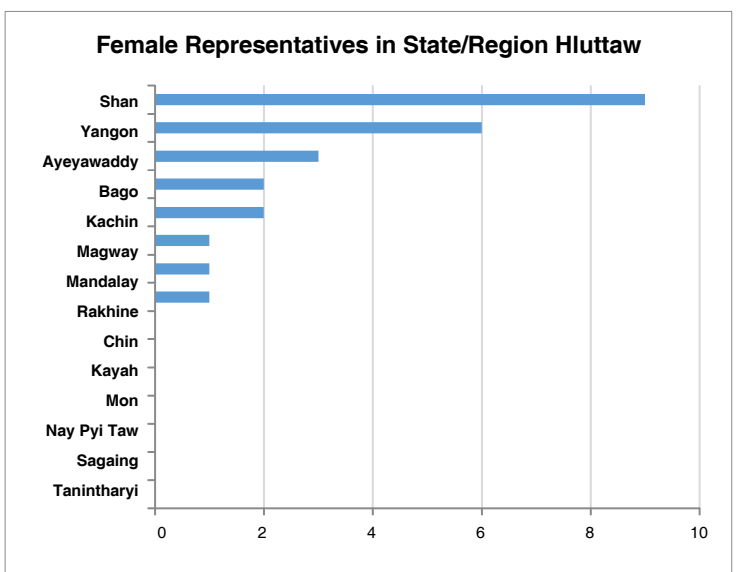

# Female Representatives in Myanmar Hluttaw

Myanmar Parliament	Women	Men	Vacant	Total
Amyotha Hluttaw (Upper House)	4	214	6	224
Pyithu Hluttaw (Lower House)	28	399	13	440
Pyinae/Tine Dae Tha Gyi Hluttaw (State/Region)	25	856	6	887

**Legend**

- Coastal Line
- State/Region Boundary
- International Boundary
- Township with Female Representative