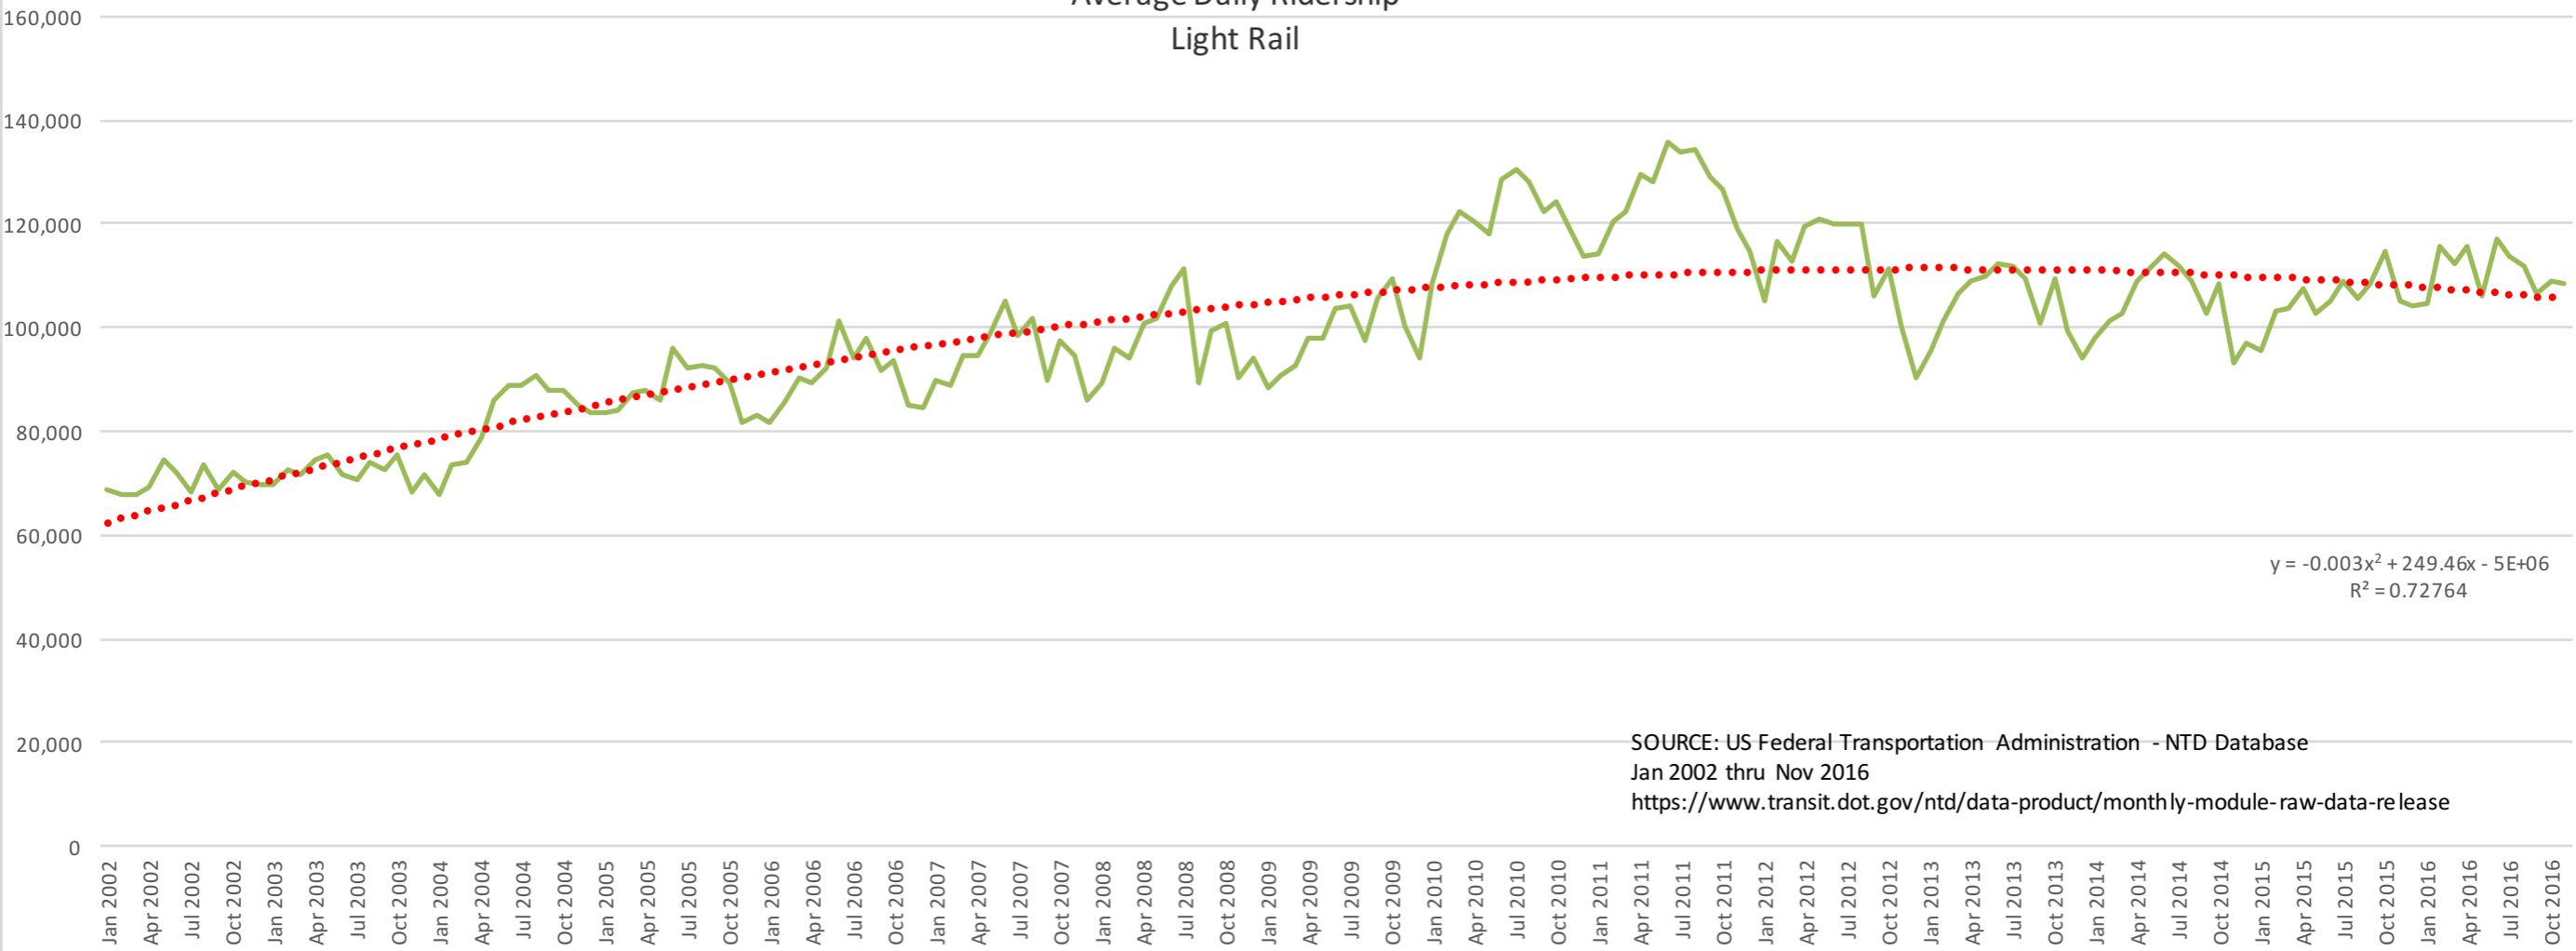

TriMet Average Daily Ridership Light Rail

SOURCE: US Federal Transportation Administration - NTD Database
Jan 2002 thru Nov 2016
<https://www.transit.dot.gov/ntd/data-product/monthly-module-raw-data-release>