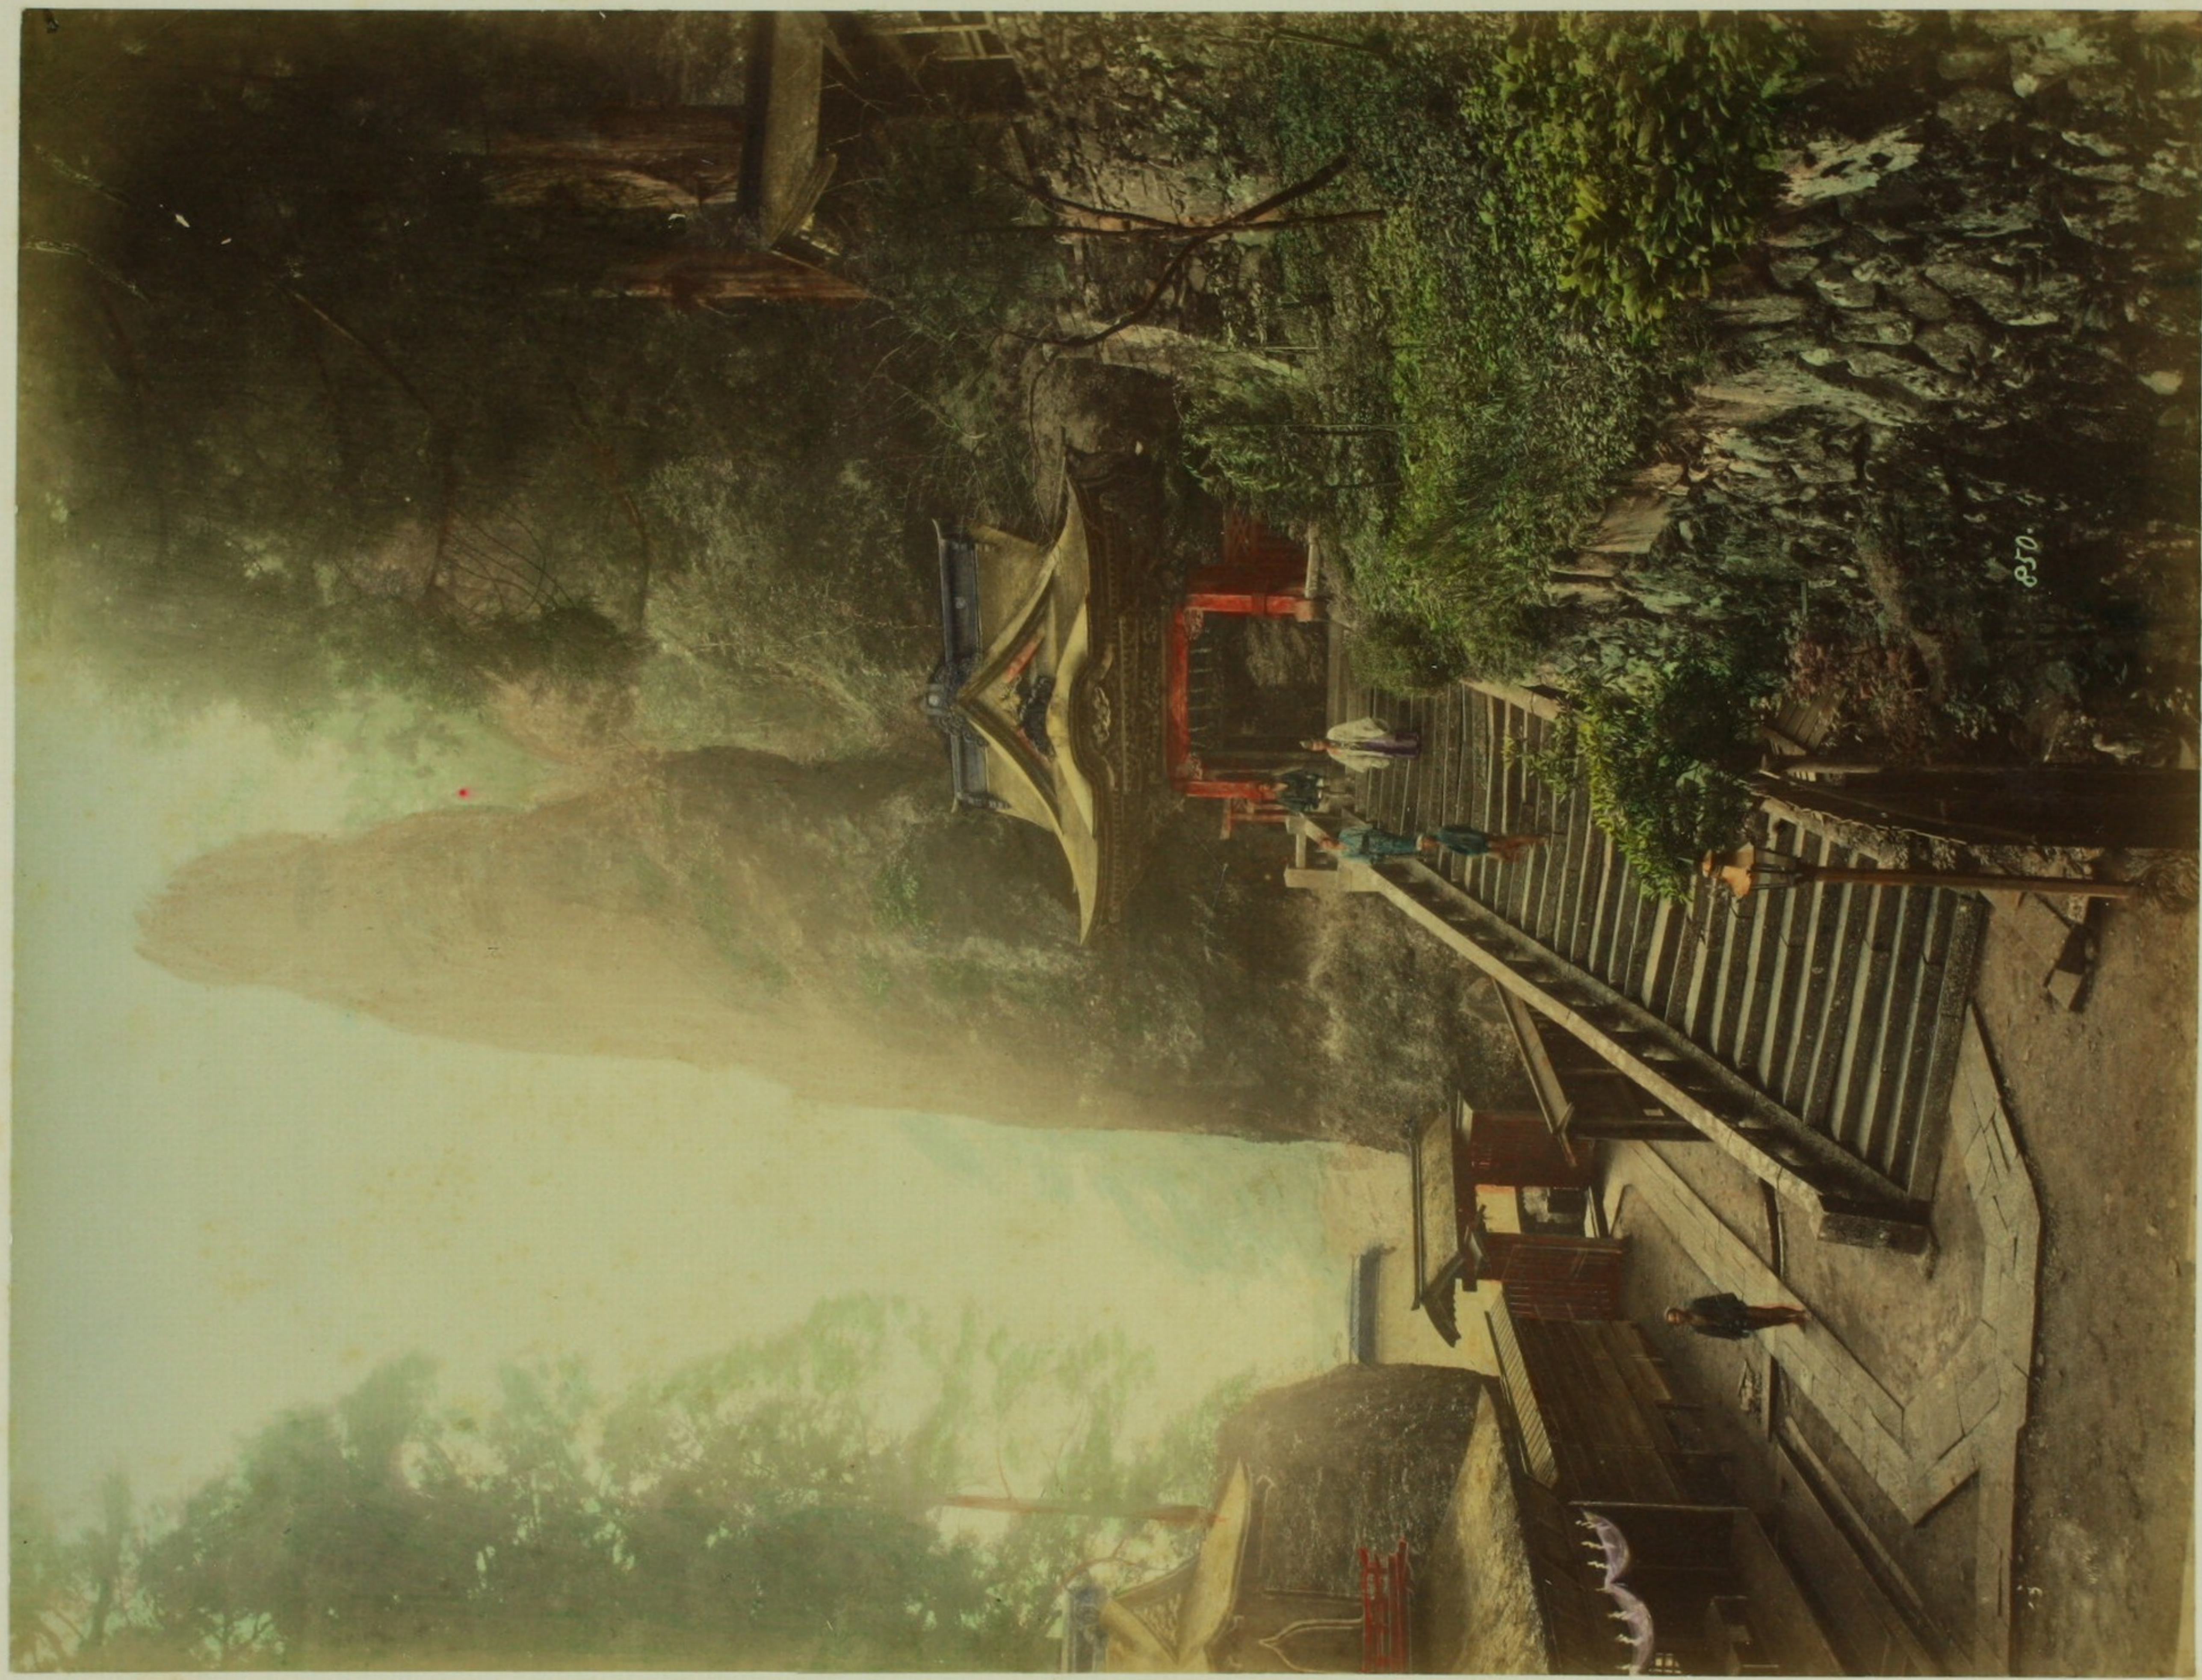

Oiwake (Tea House) at Nakasendo.

830.

SHINTO TEMPLE, KARAMON (GATE) AND HOKOGATAKI ROCK AT HARUNA.