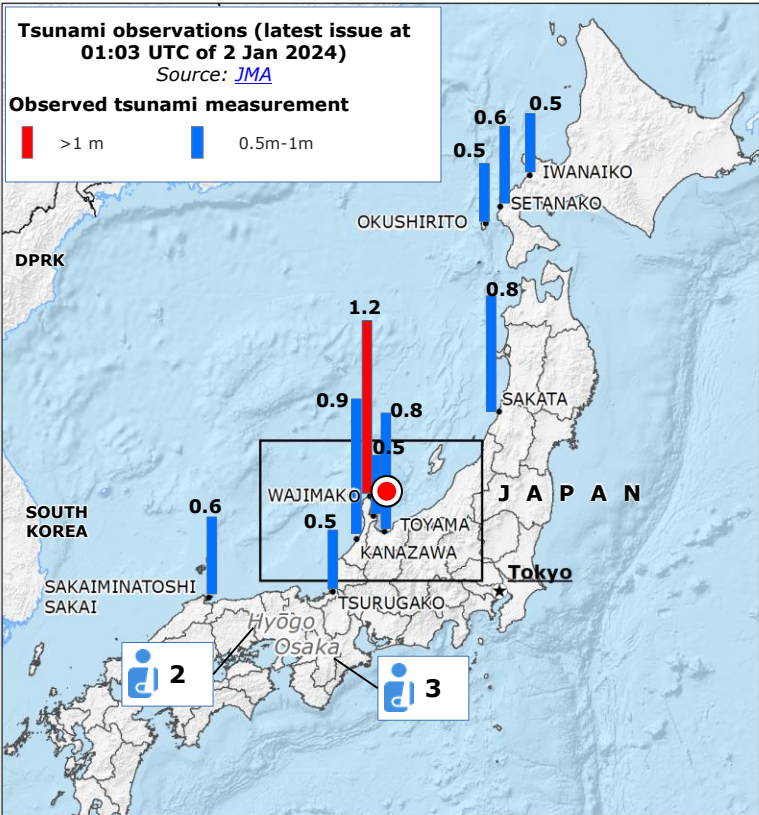

Japan | 7.5 M Earthquake of 1 January 2024

Impact overview

As of 4 January Source: [FDMA](#)

- 78** fatalities
- 260** Injured people
- 708** Damaged buildings
- 50** Displaced people
- 6** Missing people

Population exposed to earthquake intensity

Source: [GDACS](#)

IX	41 000
VIII	150 000
VII	800 000
VI	3.2 million
V	1.7 million