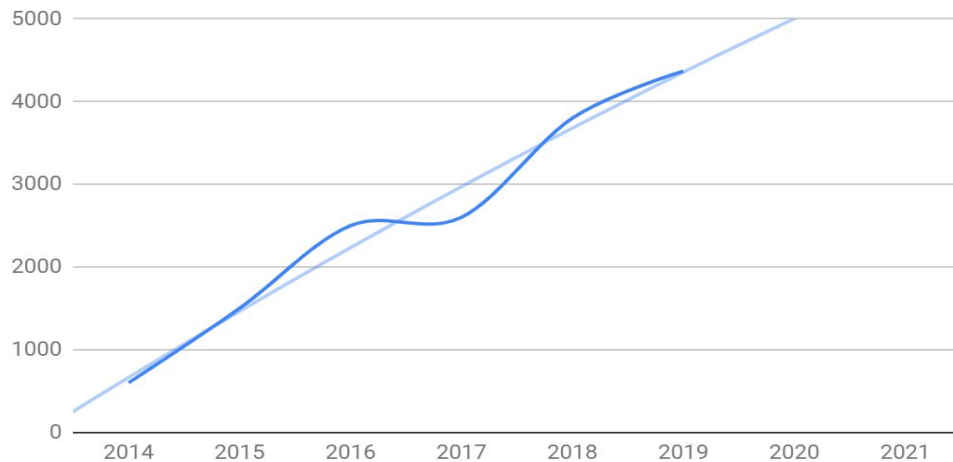

ART + FEMINISM

So what **do we do** about this? **We edit.**

Since **2014**, over **15,368** people at **1,105** events around the world have participated in **Art+Feminism's** Edit-a-thons, resulting in the creation and improvement of more than **58,000** articles on Wikipedia.

Art+Feminism Events per year

Growth

3 board
5 co-leads
ED + 1 staff
3 consultants
16 RA's

Participants per year

Productivity: Articles edited per participant per year

Articles created or improved per year

In Africa