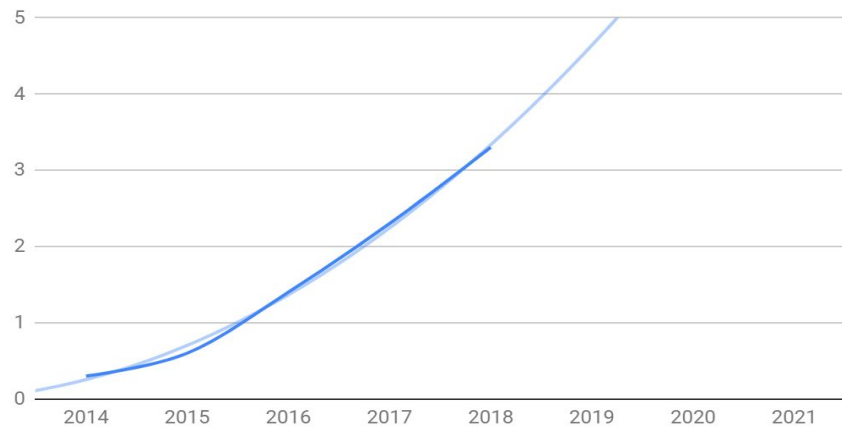

ART + FEMINISM

So what **do we do** about this? **We edit.**

Since **2014**, over **15,368** people at **1,105** events around the world have participated in **Art+Feminism's** Edit-a-thons, resulting in the creation and improvement of more than **58,000** articles on Wikipedia.

Art+Feminism Events per year

Growth

3 board
5 co-leads
ED + 1 staff
3 consultants
16 RA's

Participants per year

Productivity: Articles edited per participant per year

Articles created or improved per year

In Africa