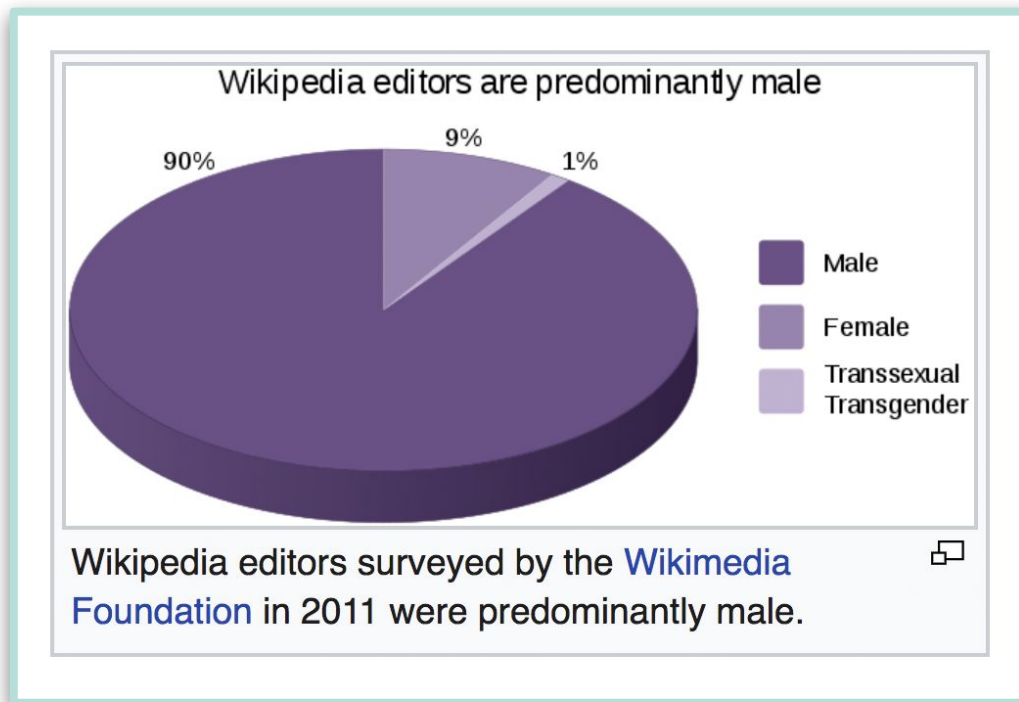

Twitter:
@artandfeminism

Instagram: @artandfem

#artandfeminism

ART + FEMINISM

What is **ART+FEMINISM**?

OK, here's the **situation...**

Less than **10%** of Wikipedia's editors identify as cis or trans women.

And the editors that do identify as women are **more likely** than men to have their edits reverted.

OK, here's the **situation...**

Only about 11% of open source contributors are women.

26% of computing workforce who were women in 2014.