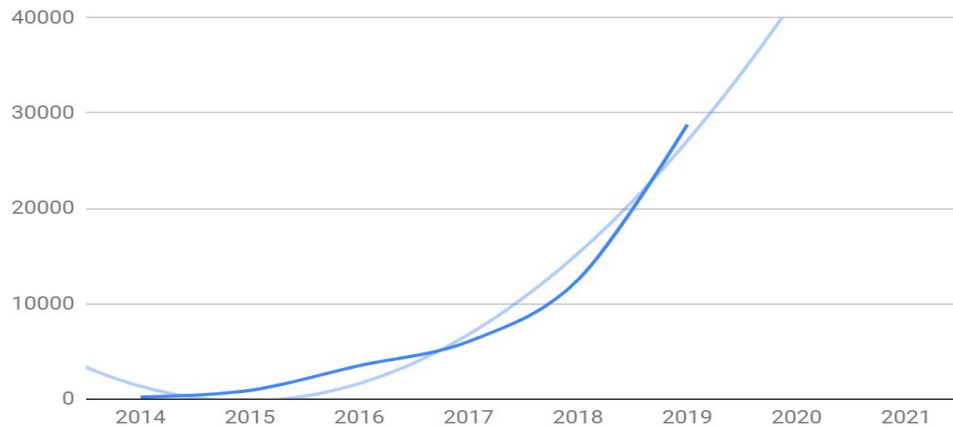

ART + FEMINISM

So what **do we do** about this? **We edit.**

Since **2014**, over **15,368** people at **1,105** events around the world have participated in **Art+Feminism's** Edit-a-thons, resulting in the creation and improvement of more than **58,000** articles on Wikipedia.

Art+Feminism Events per year

Growth

3 board
5 co-leads
ED + 1 staff
3 consultants
16 RA's

Participants per year

Productivity: Articles edited per participant per year

Articles created or improved per year

In Africa