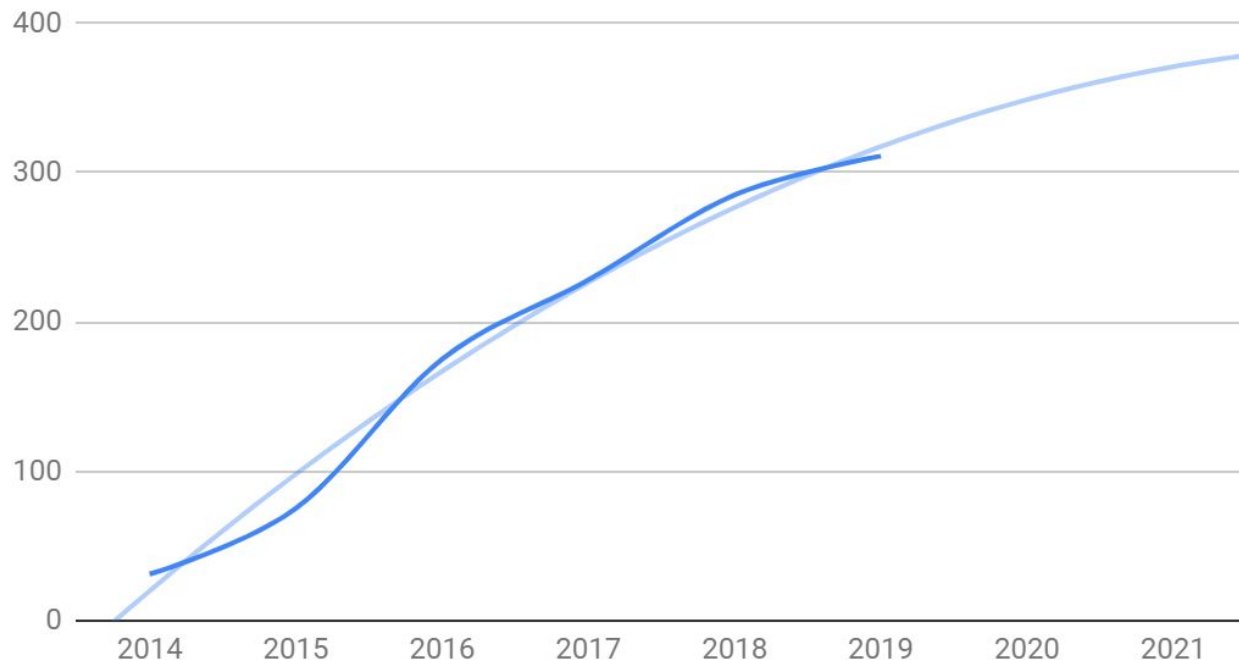

So what **do we do** about this? **We edit.**

Since **2014**, over **15,368** people at **1,105** events around the world have participated in **Art+Feminism's** Edit-a-thons, resulting in the creation and improvement of more than **58,000** articles on Wikipedia.

Art+Feminism Events per year