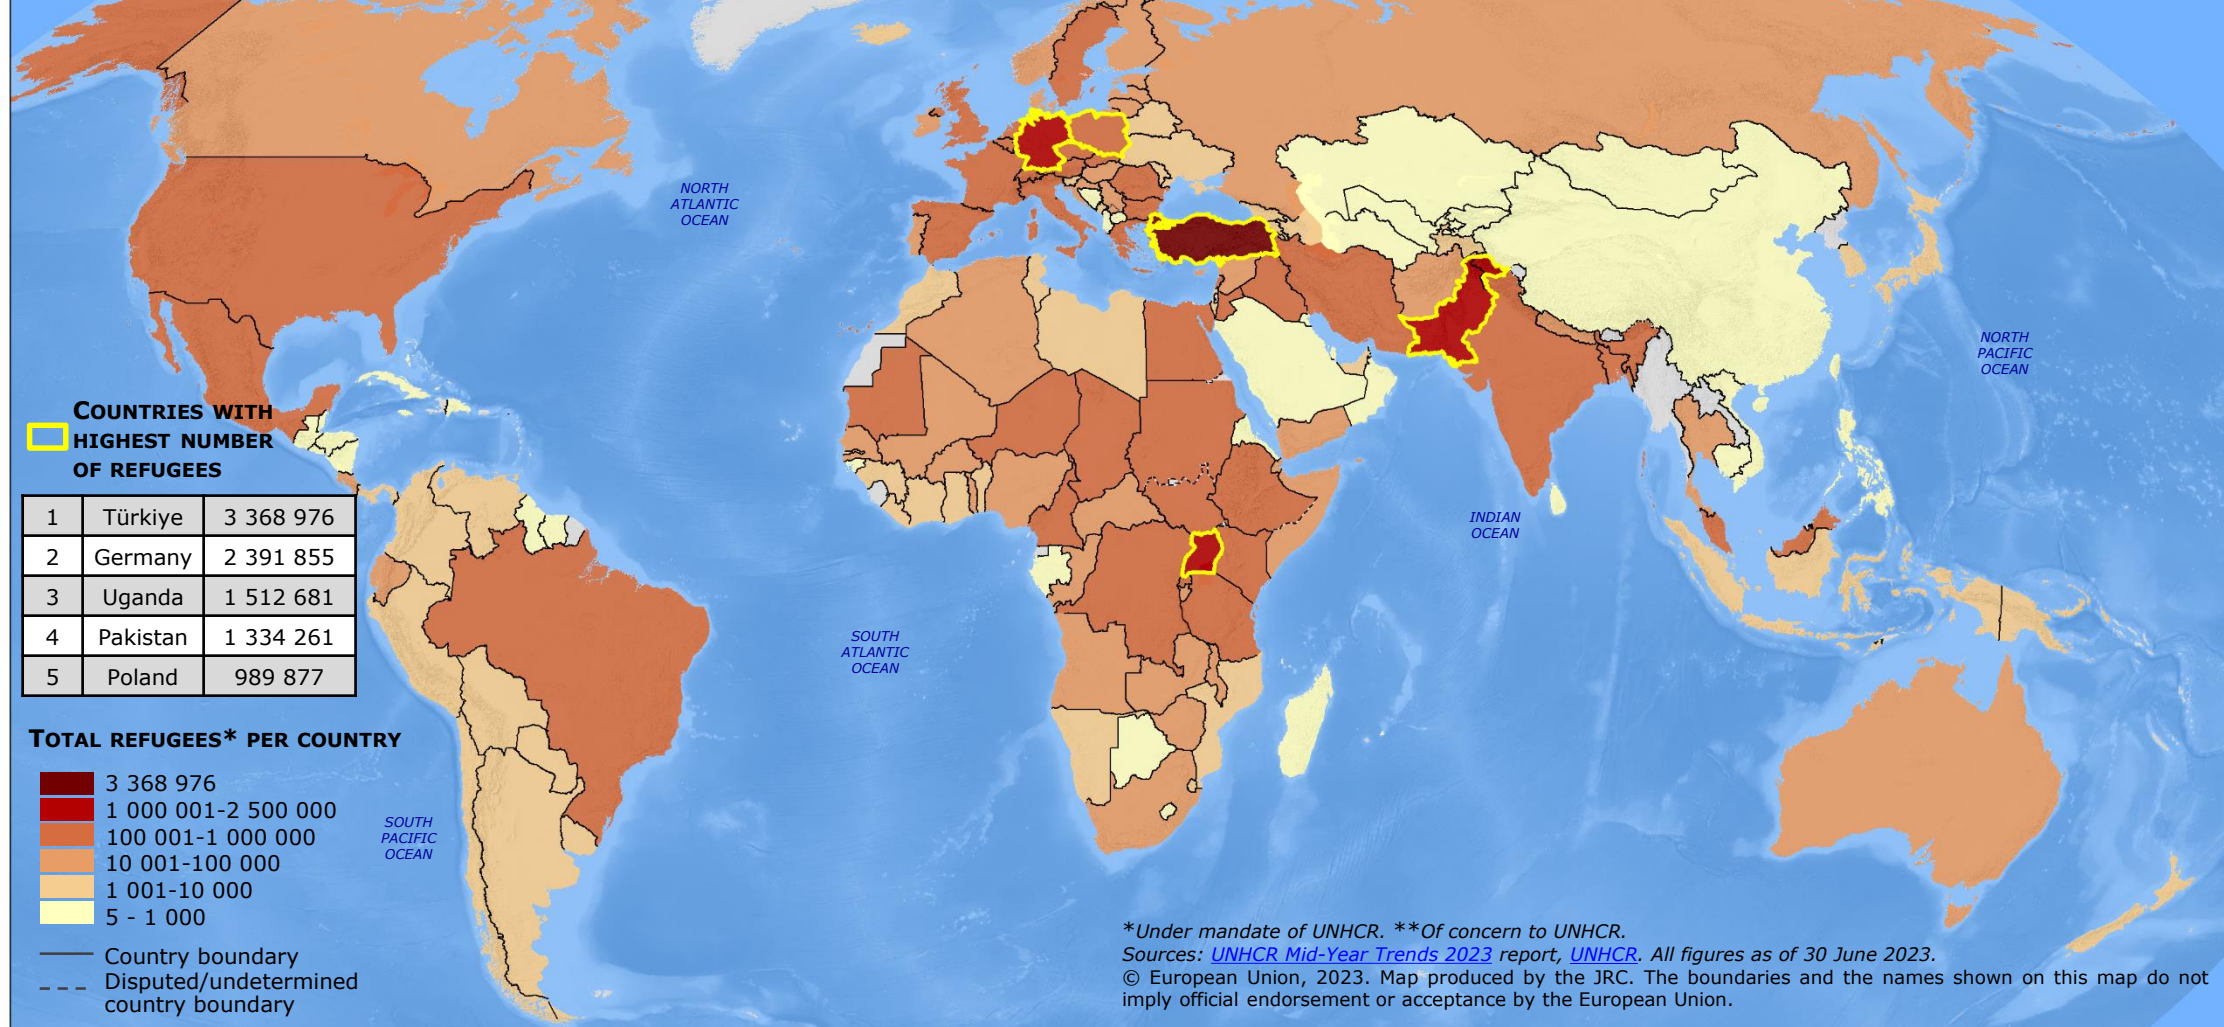

Global refugees and IDPs (as of 30 June 2023)

*Under mandate of UNHCR. **Of concern to UNHCR.
 Sources: [UNHCR Mid-Year Trends 2023](#) report, [UNHCR](#). All figures as of 30 June 2023.
 © European Union, 2023. Map produced by the JRC. The boundaries and the names shown on this map do not imply official endorsement or acceptance by the European Union.