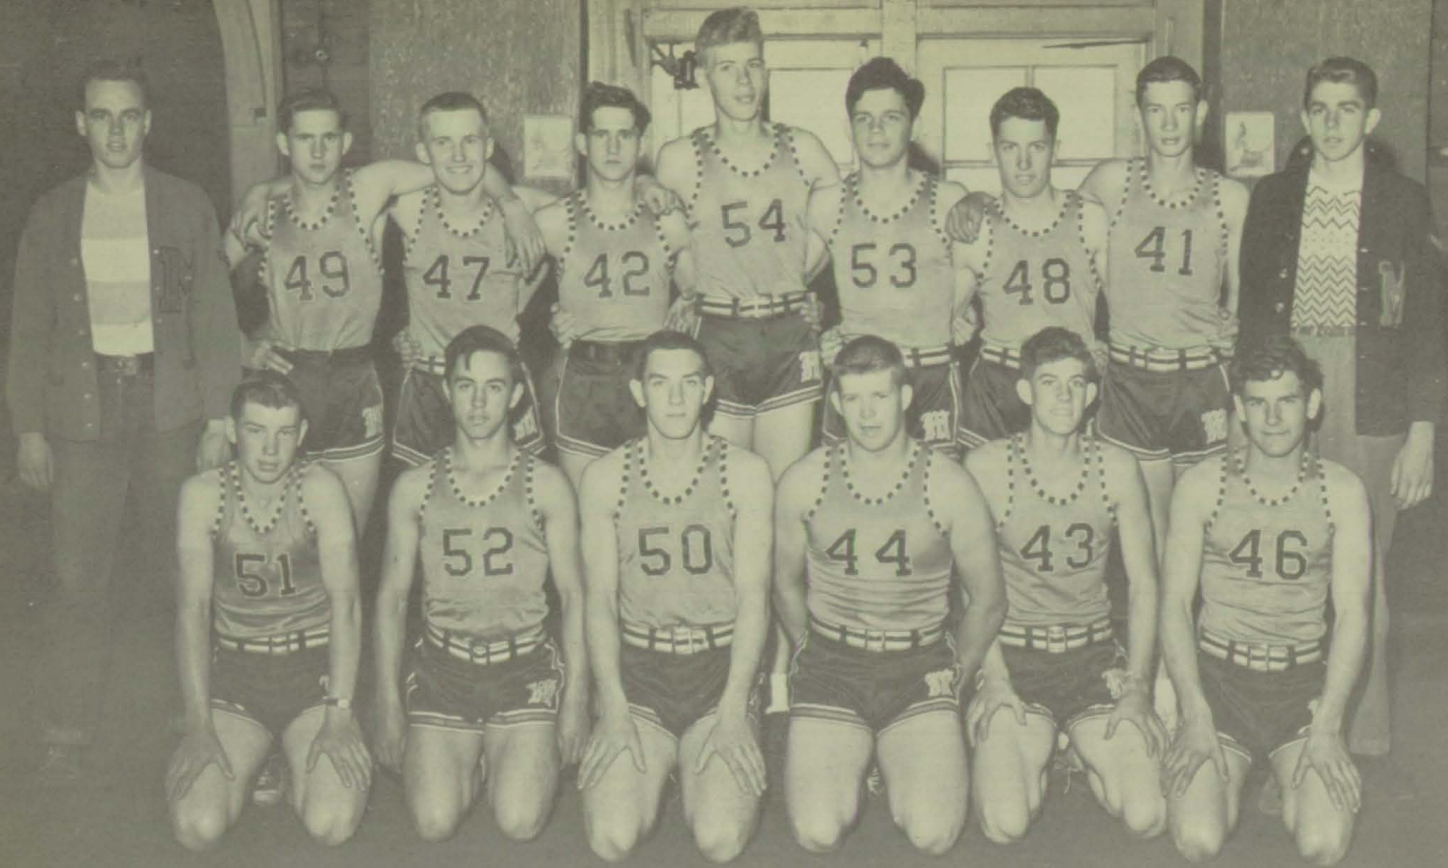

FRONT ROW (L to R): M. Goldman, A. Modlin, R. Dobbins, D. Copeland, B. Bowman, D. Swinney, BACK ROW: D. Sheets, Mgr., Rich Allen, C. Gregory, Robert Allen, K. Wright, M. Spoon, D. Capito, C. Gentry, R. Olleman, Mgr.

B Team

B- TEAM SCORES

	MHS	OPP
Martinsville.....	19	32
Center Grove.....	18	29
Monrovia.....	34	19
Brownsburg.....	31	15
Speedway.....	24	26
Ellettsville.....	18	35
Spencer.....	28	15
Decatur Central.....	29	37
Danville.....	28	26
Zionsville.....	35	34
University.....	27	39
Manual.....	22	16
Greenwood.....	59	43
Clayton.....	37	23
Plainfield.....	34	24
Charlton.....	25	26
Monrovia...	40	29
Avon.....	41	19