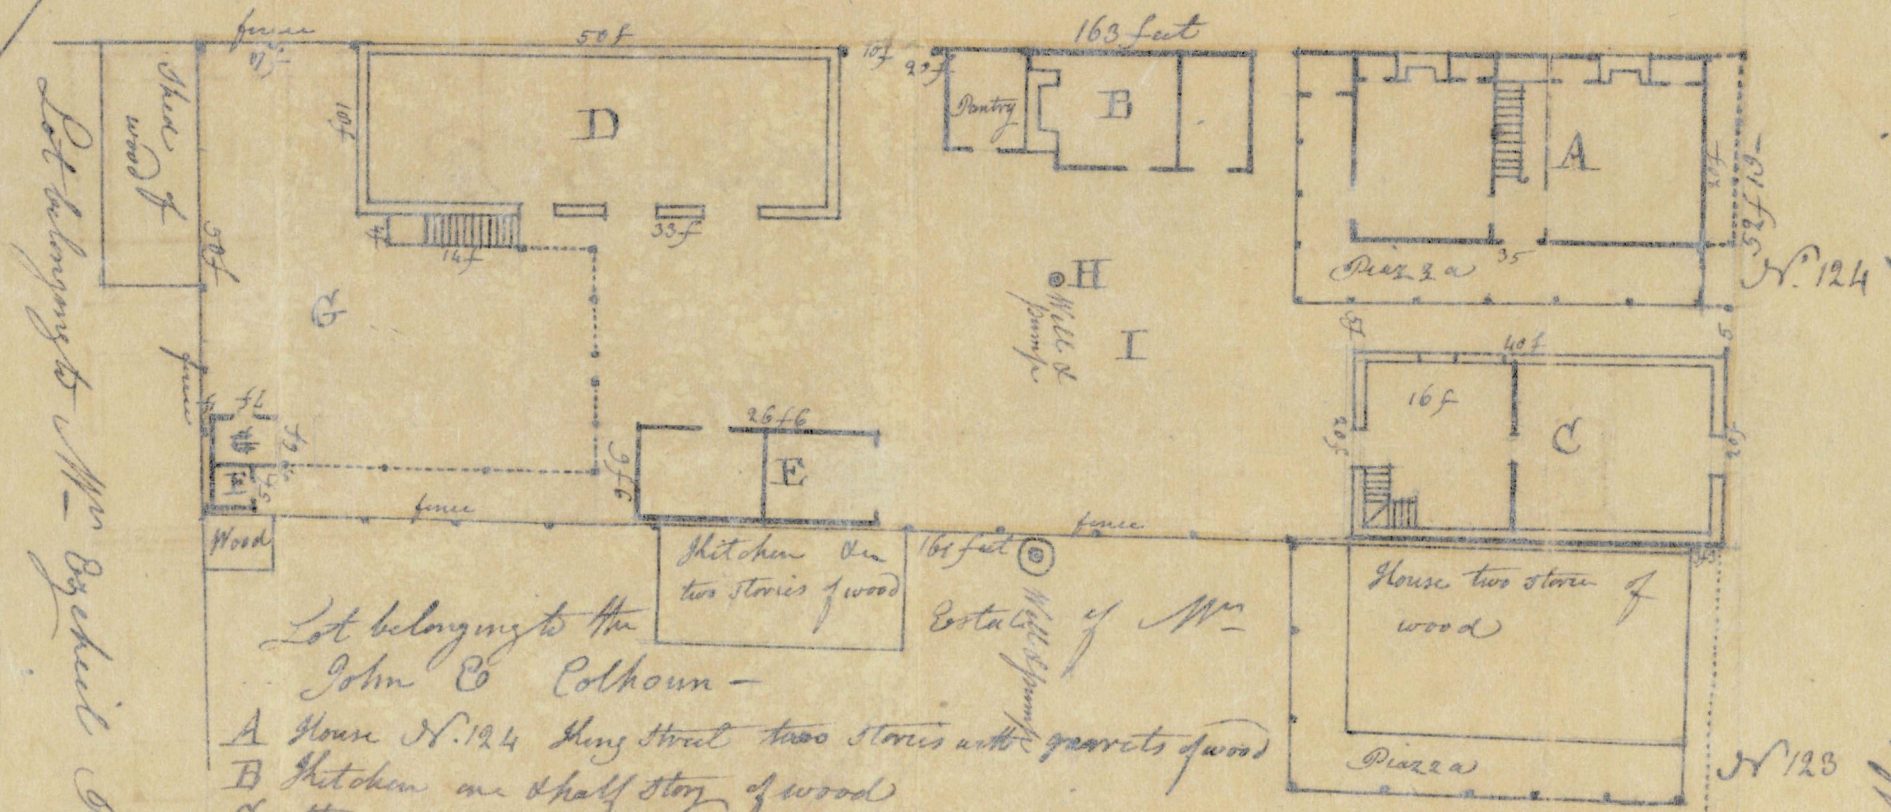

Public Well & pump

Liberty

Street 40 feet wide

King Street 40 feet wide

Lot belonging to Mrs Becher's Park

PART of Property of Mrs. Mordecai Cohen

Lot belonging to the Estate of Mr John B Colhoun -

- A House N. 124 King Street two stories with gables of wood
- B Kitchen one & half story of wood
- C Store or shop one story with gables of brick and covered with tiles
- D Back store two stories of brick and covered with tiles
- E Chain house and stable with lofts of wood
- F Office of wood
- G Garden
- H A Well of water with a pump. I yard partly paved with brick

Scale 20 feet per Inch

Plan of a Lot of Land
& the buildings thereon
lying at the ^{South} North corner of
King and Liberty Streets
belonging to Mr. Mordecai
Cohen -

Ward - N - 13

Ward 4
No. 1

Ward 4
No. 62