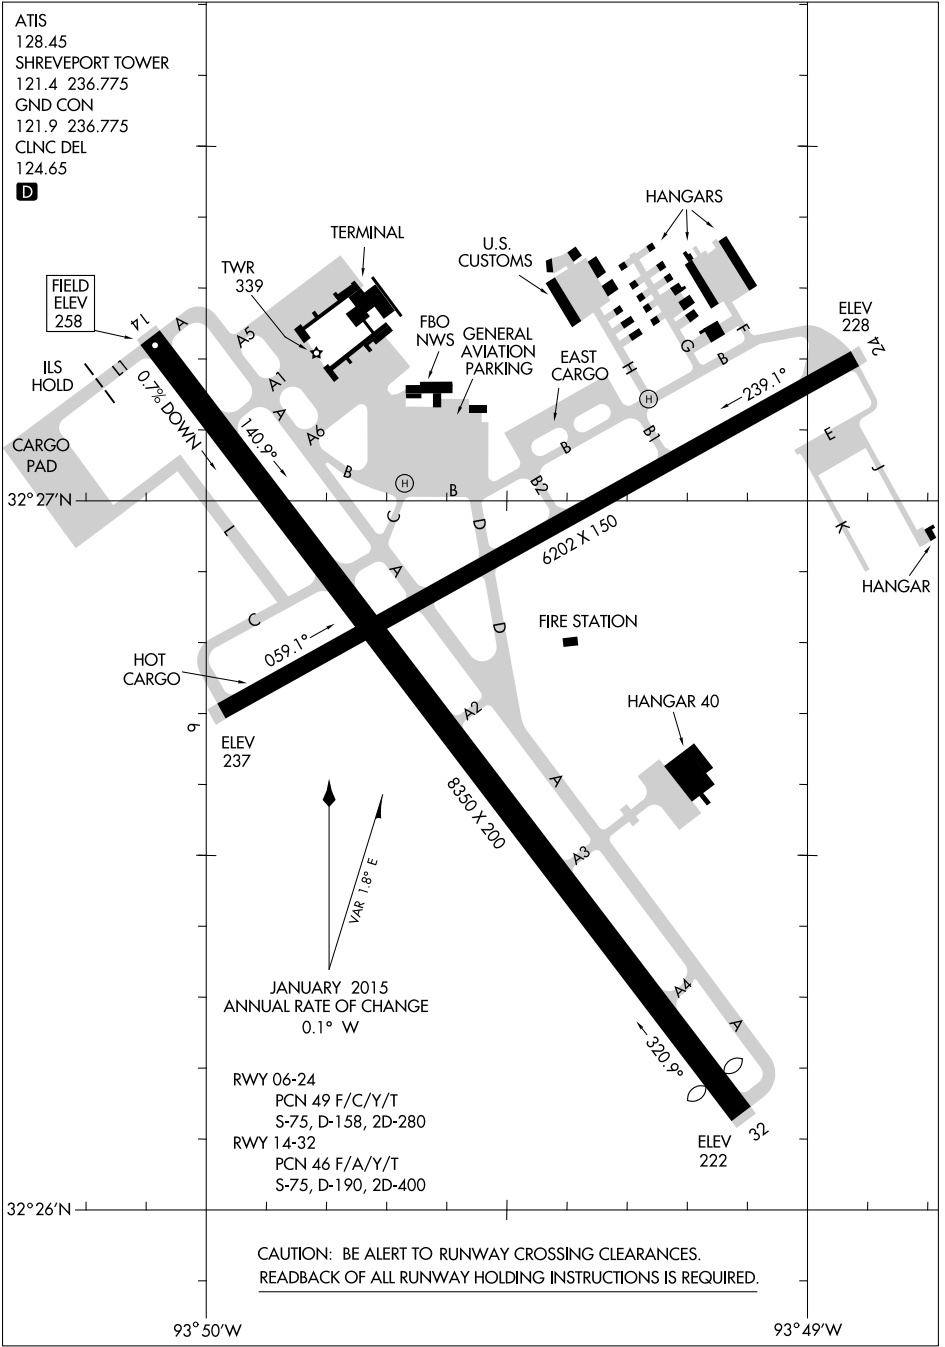

AIRPORT DIAGRAM

AL-884 (FAA)

SHREVEPORT RGNL (SHV)
SHREVEPORT, LOUISIANA

ATIS 128.45
 SHREVEPORT TOWER 121.4 236.775
 GND CON 121.9 236.775
 CLNC DEL 124.65
D

SC-4, 07 NOV 2019 to 05 DEC 2019

SC-4, 07 NOV 2019 to 05 DEC 2019

CAUTION: BE ALERT TO RUNWAY CROSSING CLEARANCES.
 READBACK OF ALL RUNWAY HOLDING INSTRUCTIONS IS REQUIRED.

AIRPORT DIAGRAM

SHREVEPORT, LOUISIANA
SHREVEPORT RGNL (SHV)