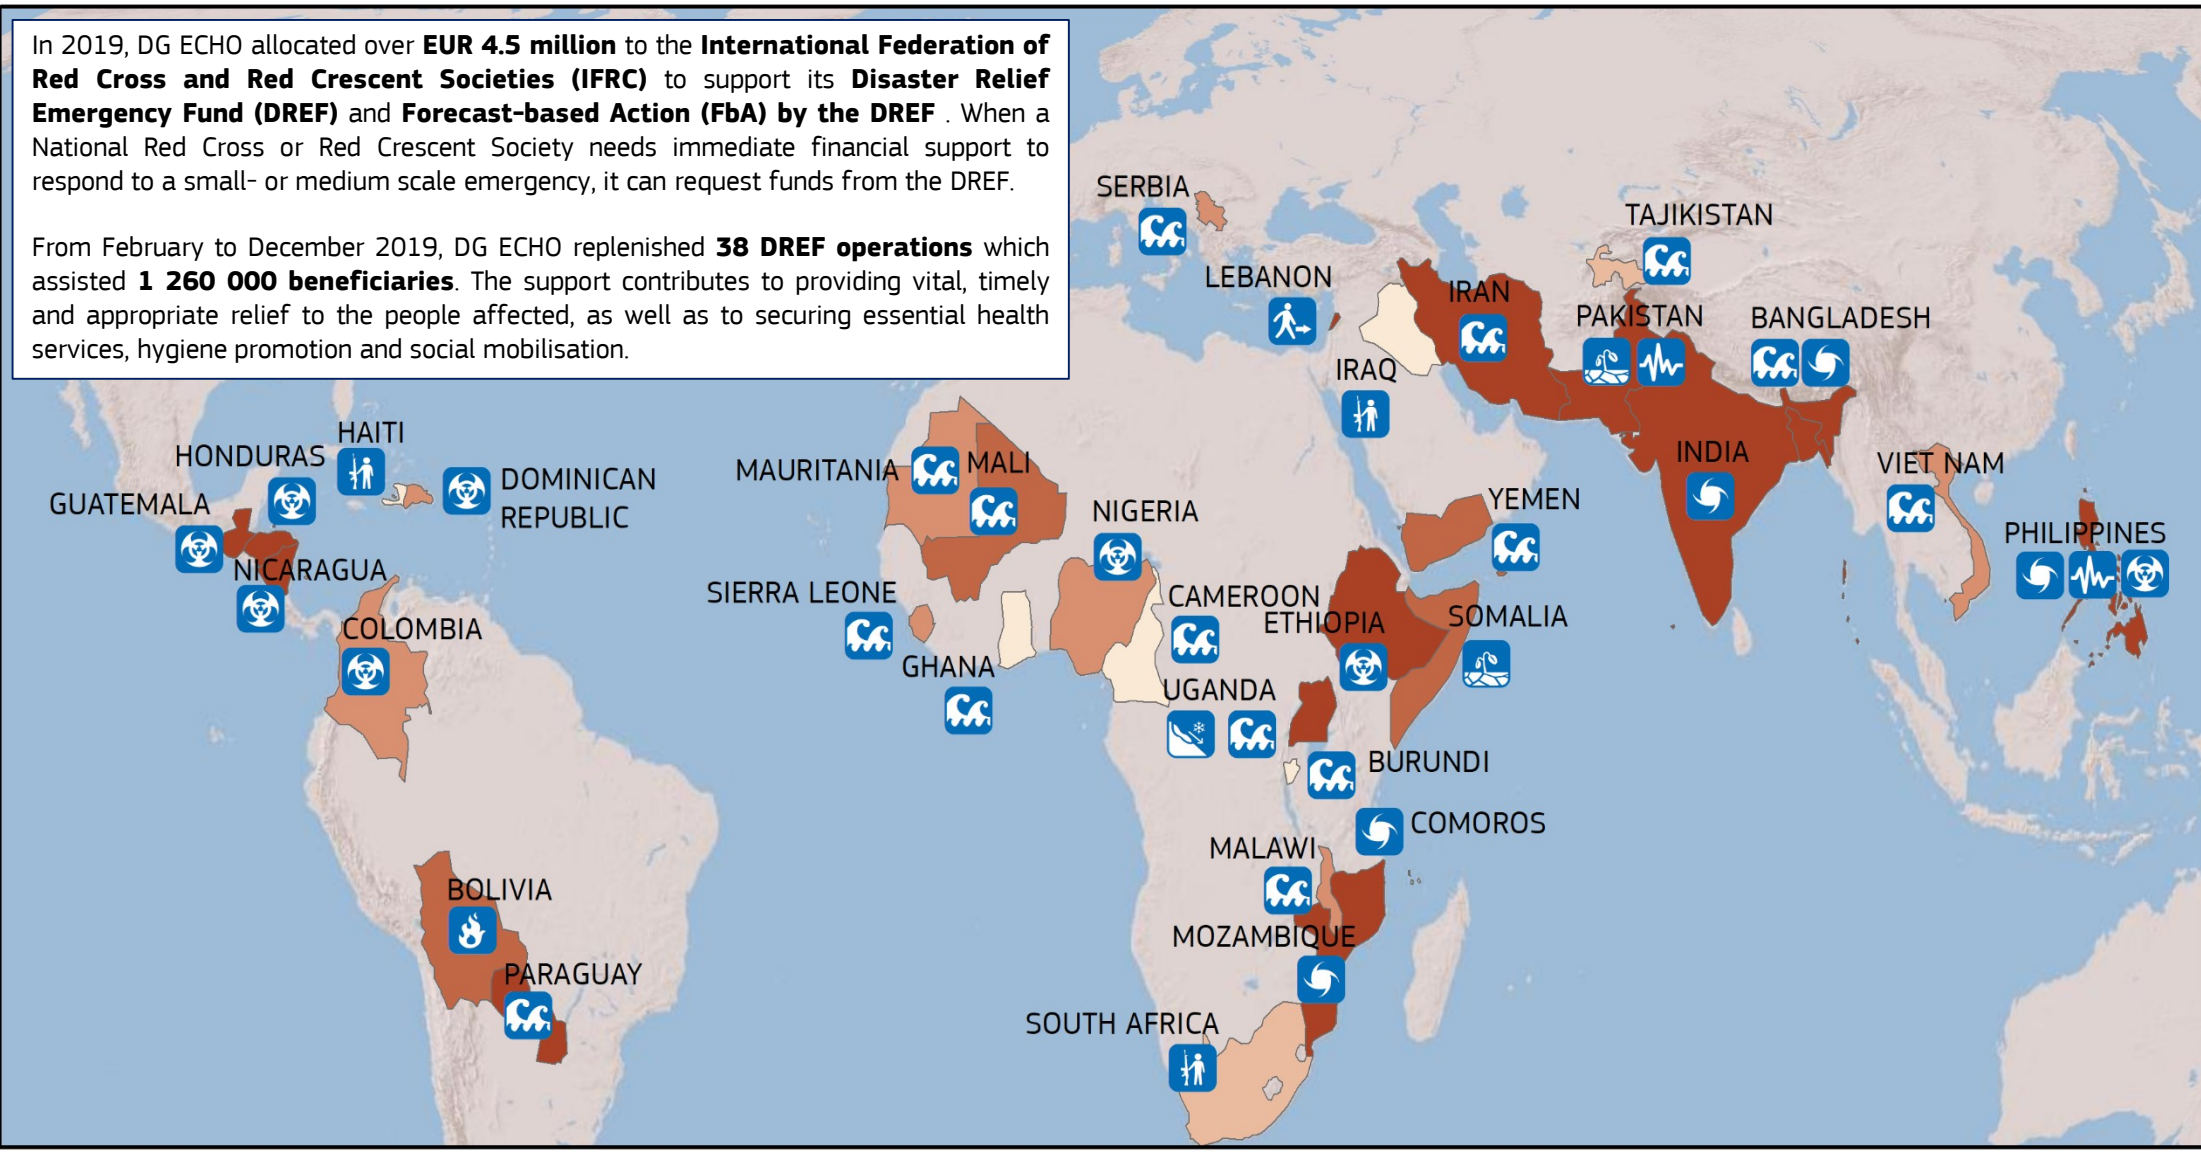

In 2019, DG ECHO allocated over **EUR 4.5 million** to the **International Federation of Red Cross and Red Crescent Societies (IFRC)** to support its **Disaster Relief Emergency Fund (DREF)** and **Forecast-based Action (FbA) by the DREF**. When a National Red Cross or Red Crescent Society needs immediate financial support to respond to a small- or medium scale emergency, it can request funds from the DREF.

From February to December 2019, DG ECHO replenished **38 DREF operations** which assisted **1 260 000 beneficiaries**. The support contributes to providing vital, timely and appropriate relief to the people affected, as well as to securing essential health services, hygiene promotion and social mobilisation.

- Disaster**
- Floods
 - Civil unrest
 - Drought
 - Earthquake
 - Epidemic
 - Forest Fires
 - Landslide
 - Population movement
 - Tropical Cyclone