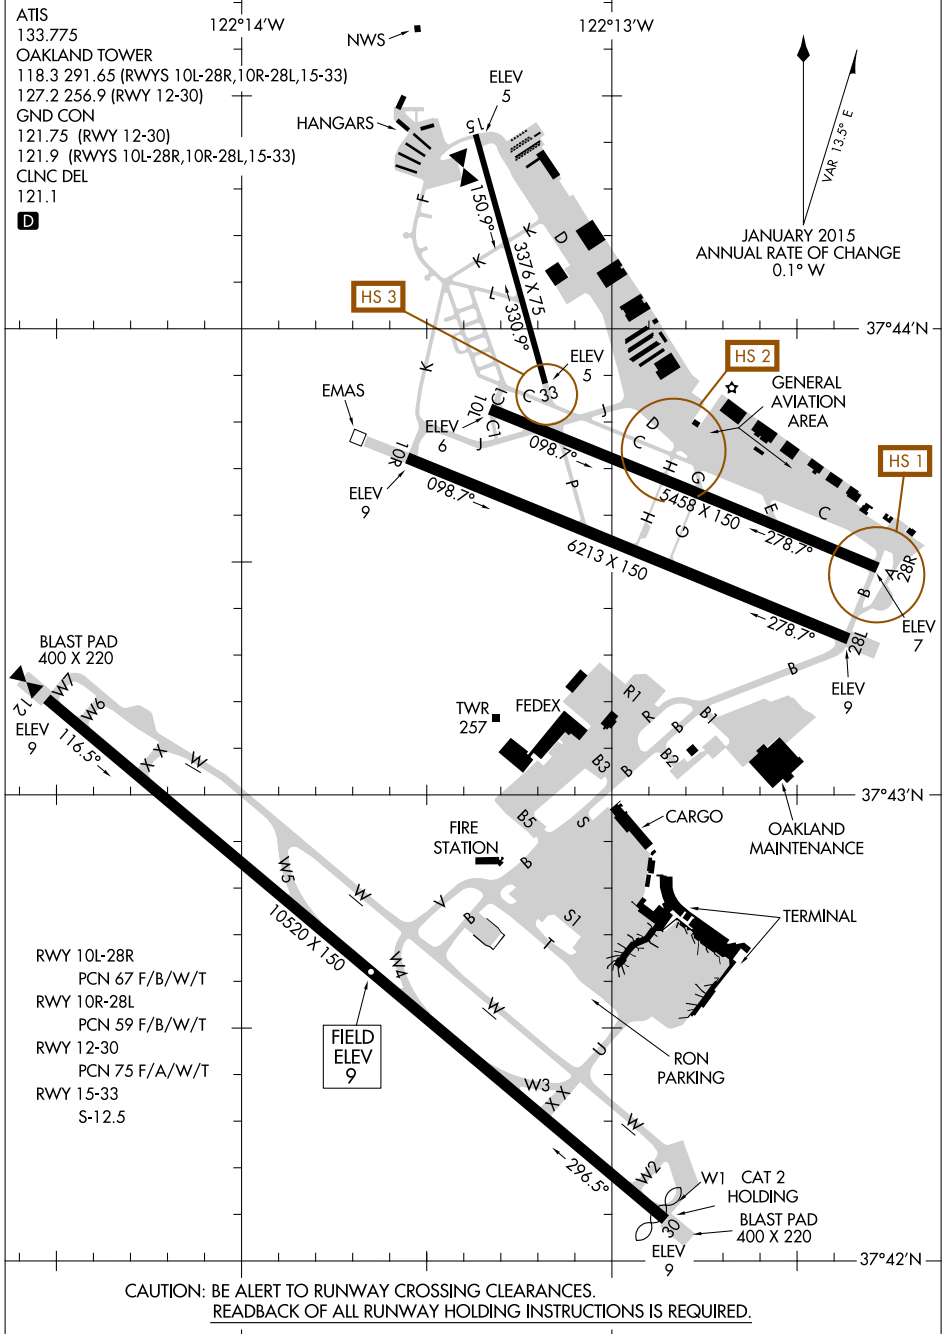

15232  
**AIRPORT DIAGRAM**

METROPOLITAN OAKLAND INTL (OAK)  
 OAKLAND, CALIFORNIA

AL-294 (FAA)

SW-2, 12 NOV 2015 to 10 DEC 2015

SW-2, 12 NOV 2015 to 10 DEC 2015

15232  
**AIRPORT DIAGRAM**

OAKLAND, CALIFORNIA  
 METROPOLITAN OAKLAND INTL (OAK)