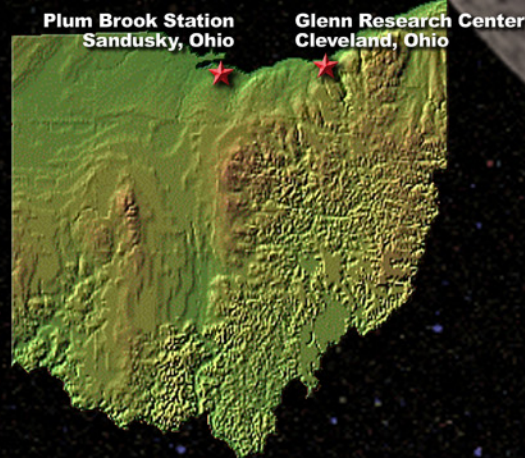

Plum Brook Station Space Power Facility

- Plum Brook is the home of world-class test facilities for large-scale space flight hardware testing.
- Operated by highly-experienced staff, Plum Brook's facilities are capable of simulating environmental conditions found on Earth, in low Earth orbit, on planetary surfaces, and in deep space.
- Test facilities are used by NASA, other government agencies, international and private sector customers to safely and effectively develop, test, and prove advanced Earth and space hardware and technologies.
- The Space Power Facility is the world's largest space environment simulation chamber.
- The 6400-acre Plum Brook Station is approximately 50 miles west of Glenn Research Center near Sandusky, Ohio.

Plum Brook Station