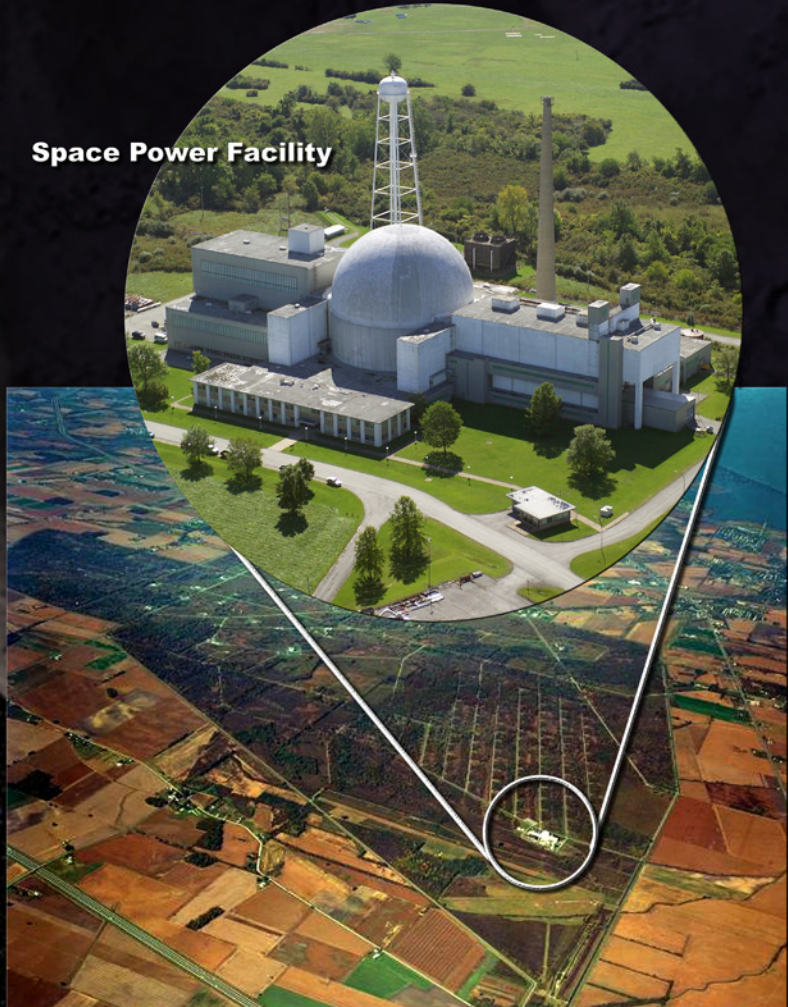

Plum Brook Station Space Power Facility

- Plum Brook is the home of world-class test facilities for large-scale space flight hardware testing.
- Operated by highly-experienced staff, Plum Brook's facilities are capable of simulating environmental conditions found on Earth, in low Earth orbit, on planetary surfaces, and in deep space.
- Test facilities are used by NASA, other government agencies, international and private sector customers to safely and effectively develop, test, and prove advanced Earth and space hardware and technologies.
- The Space Power Facility is the world's largest space environment simulation chamber.
- The 6400-acre Plum Brook Station is approximately 50 miles west of Glenn Research Center near Sandusky, Ohio.

Plum Brook Station