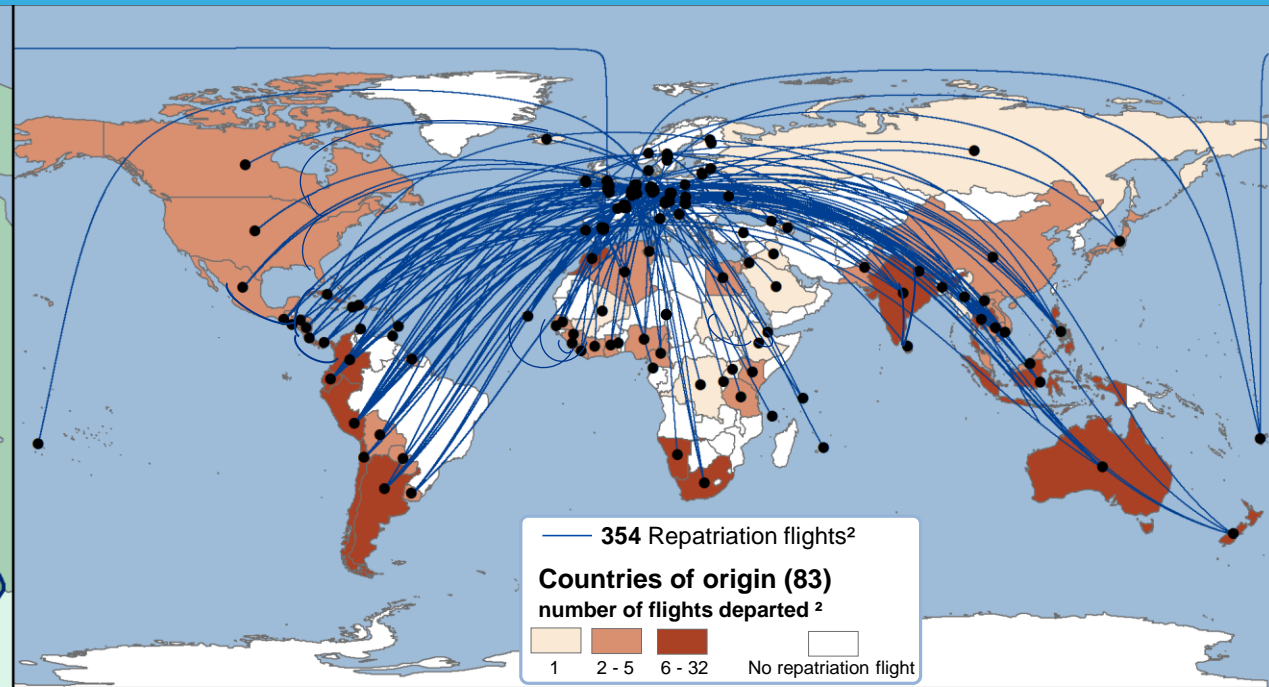

Data as of 29/07 10:00

Citizens repatriated through EU Civil Protection Mechanism (UCPM) activation¹

88,750 of whom
78,863 EU citizens

¹ Numbers indicated may vary further.
² This solely includes completed, eligible flights whose passenger list was shared with the ERCC. The map will be updated regularly based on information received from Members States and Participating States
[For more info on EU response, click here;](#)
[For more info on the reopening of EU borders, click here.](#)