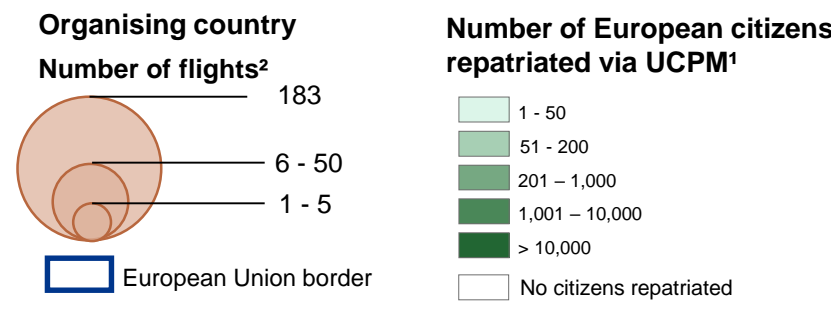

Data as of 29/07 10:00

Citizens repatriated through EU Civil Protection Mechanism (UCPM) activation¹

88,750 of whom
78,863 EU citizens

¹ Numbers indicated may vary further.
² This solely includes completed, eligible flights whose passenger list was shared with the ERCC. The map will be updated regularly based on information received from Members States and Participating States
[For more info on EU response, click here;](#)
[For more info on the reopening of EU borders, click here.](#)