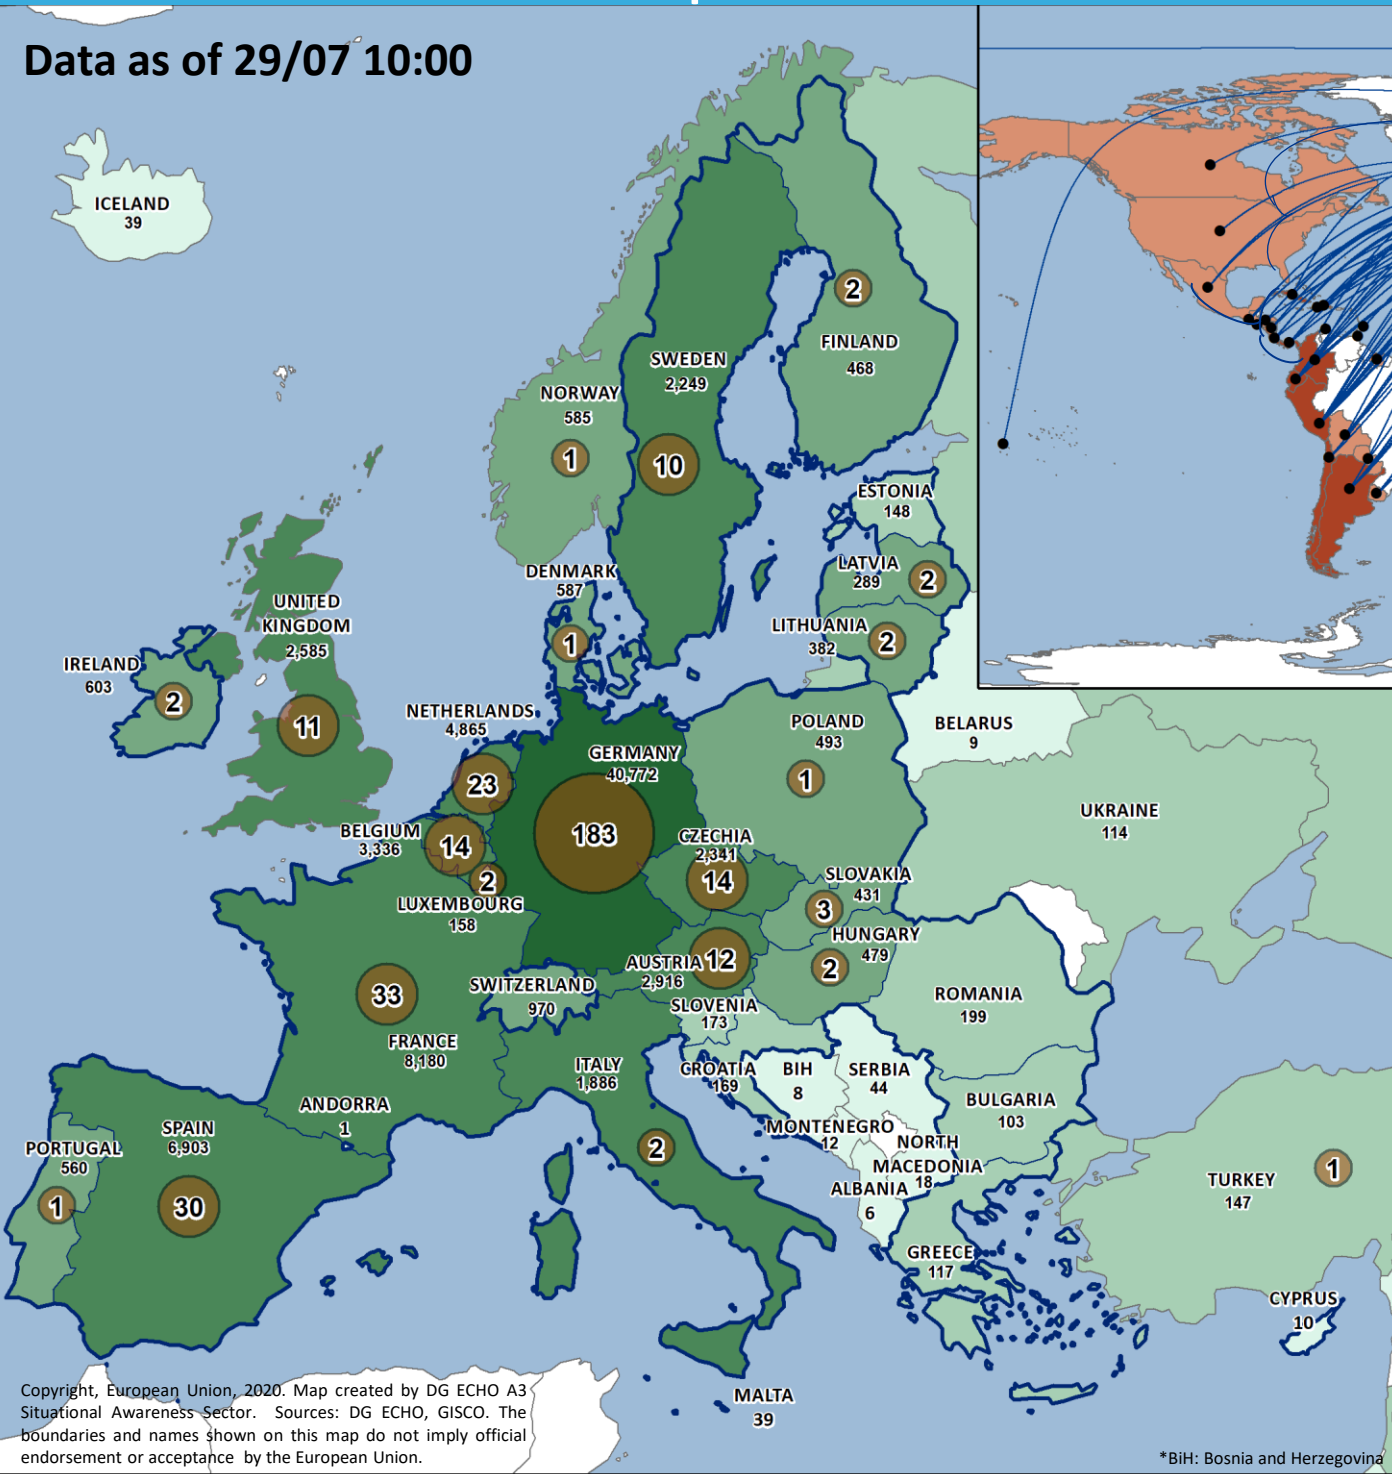

Data as of 29/07 10:00

Citizens repatriated through EU Civil Protection Mechanism (UCPM) activation¹

88,750 of whom
78,863 EU citizens

¹ Numbers indicated may vary further.
² This solely includes completed, eligible flights whose passenger list was shared with the ERCC. The map will be updated regularly based on information received from Members States and Participating States
[For more info on EU response, click here;](#)
[For more info on the reopening of EU borders, click here.](#)