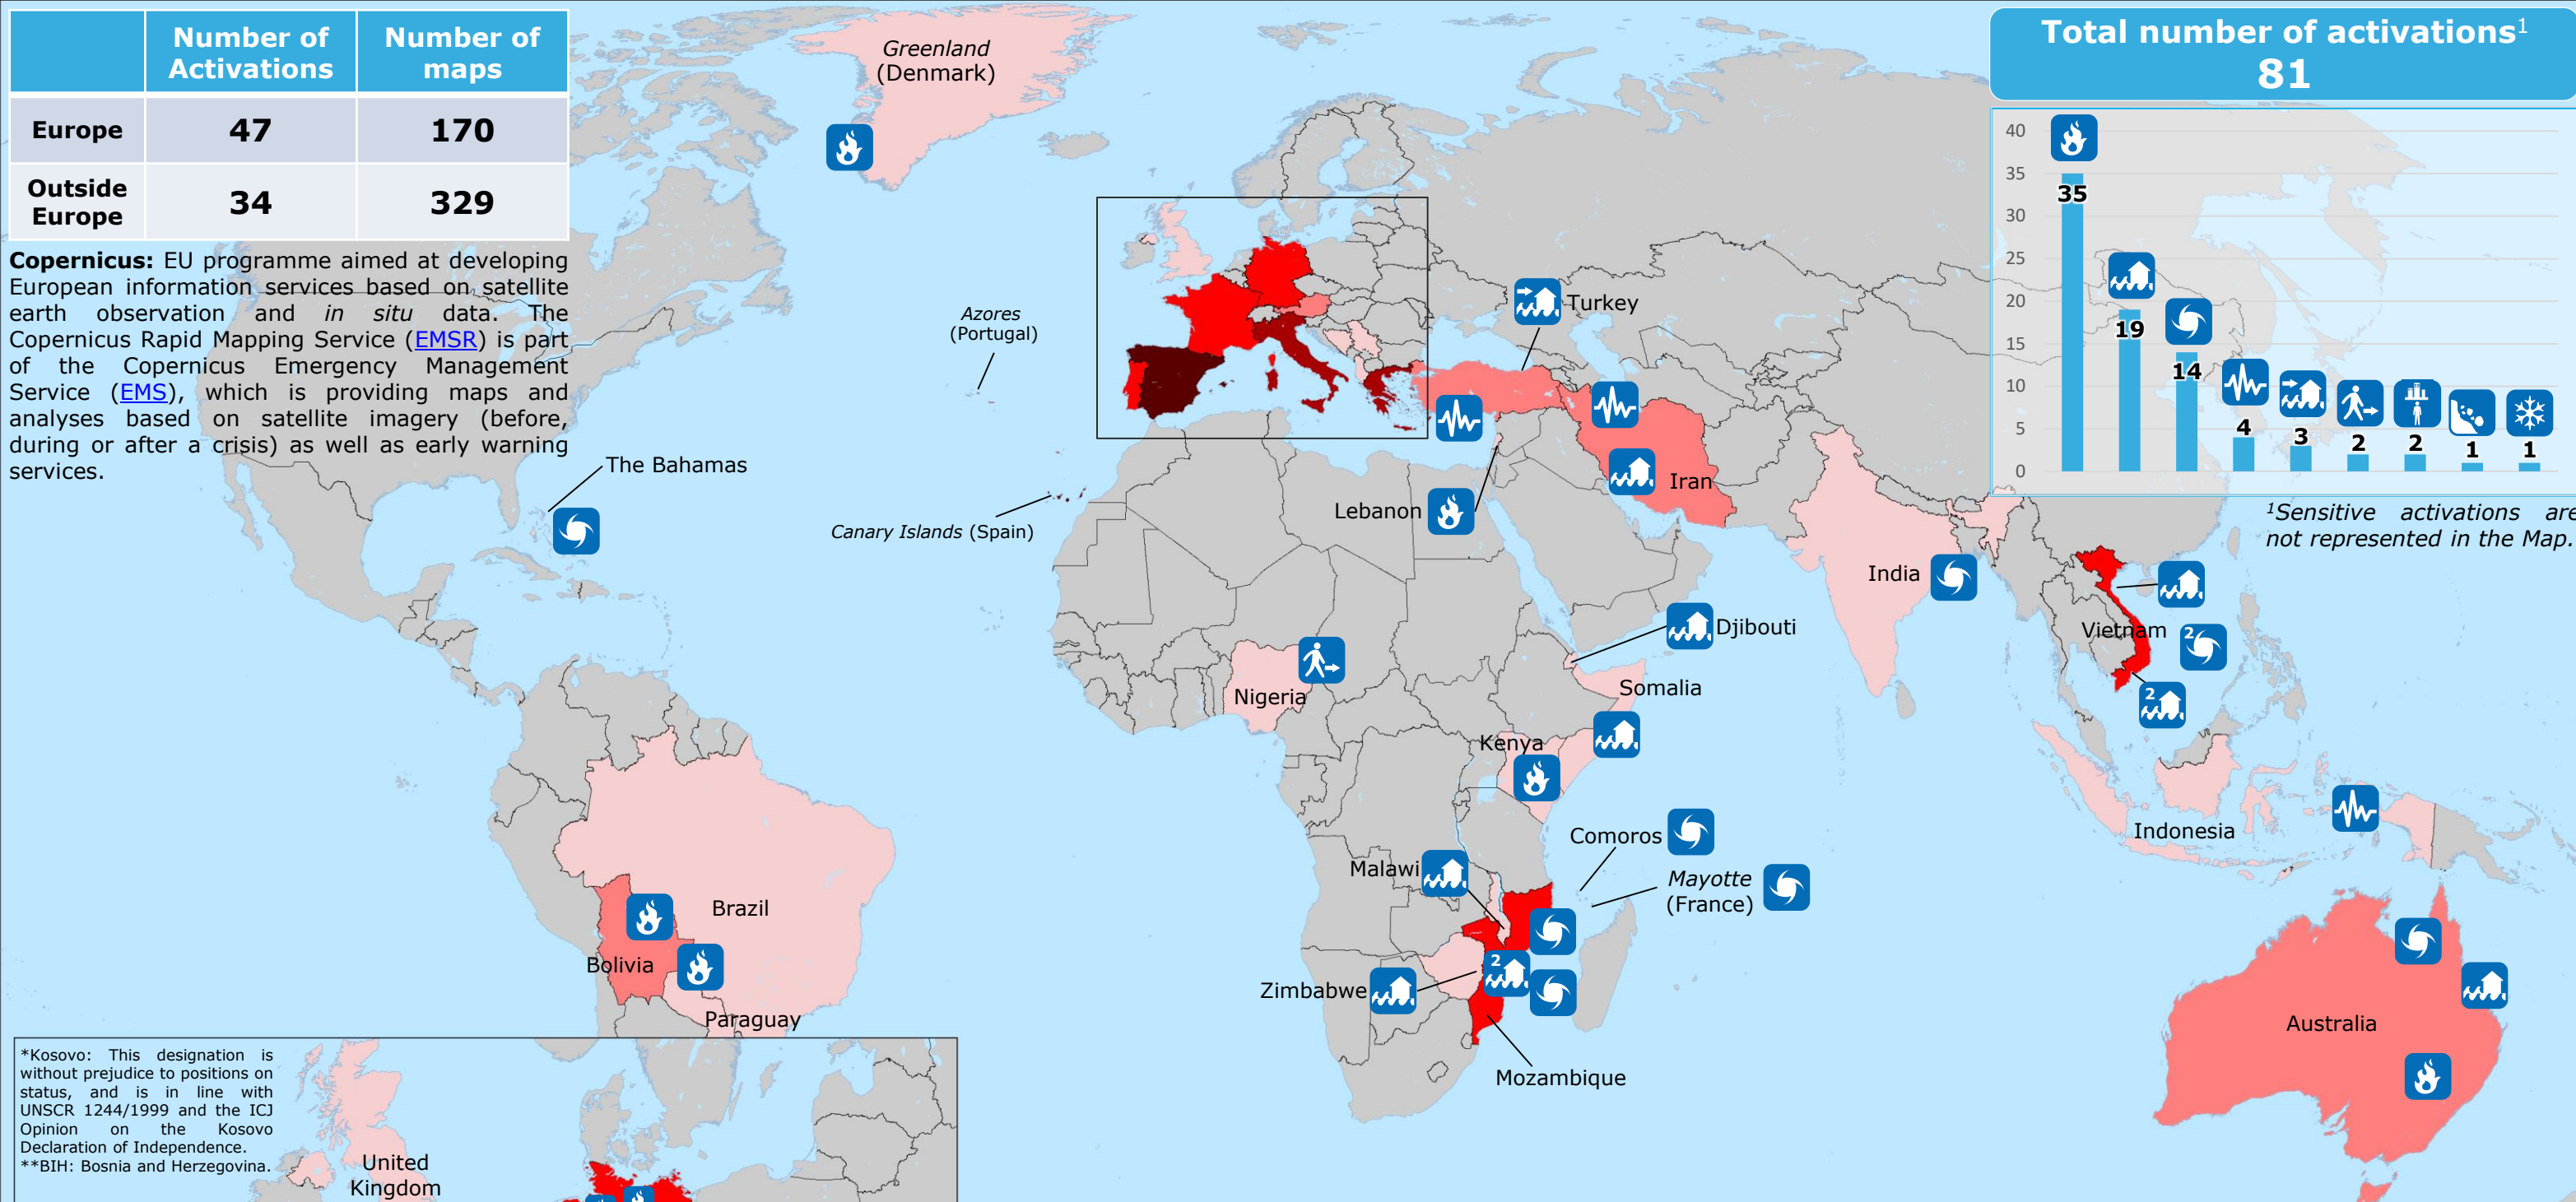

Copernicus Rapid Mapping Service | 2019 Overview

	Number of Activations	Number of maps
Europe	47	170
Outside Europe	34	329

Copernicus: EU programme aimed at developing European information services based on satellite earth observation and *in situ* data. The Copernicus Rapid Mapping Service (EMSR) is part of the Copernicus Emergency Management Service (EMS), which is providing maps and analyses based on satellite imagery (before, during or after a crisis) as well as early warning services.

Total number of activations¹
81

¹Sensitive activations are not represented in the Map.

*Kosovo: This designation is without prejudice to positions on status, and is in line with UNSCR 1244/1999 and the ICJ Opinion on the Kosovo Declaration of Independence.
**BIH: Bosnia and Herzegovina.