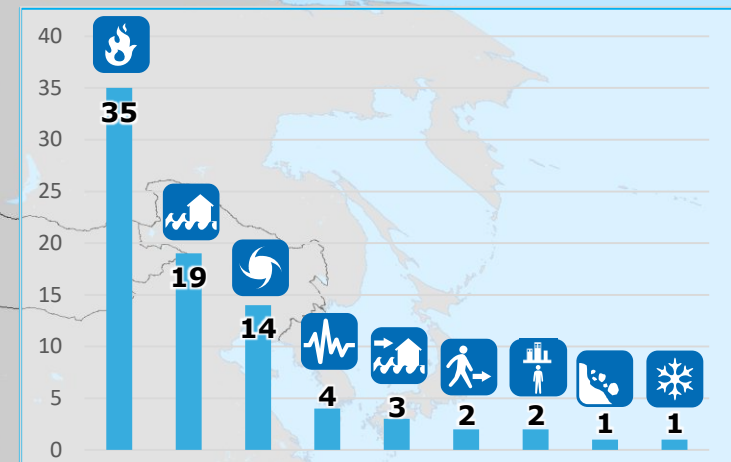

Copernicus Rapid Mapping Service | 2019 Overview

	Number of Activations	Number of maps
Europe	47	170
Outside Europe	34	329

Copernicus: EU programme aimed at developing European information services based on satellite earth observation and *in situ* data. The Copernicus Rapid Mapping Service (EMSR) is part of the Copernicus Emergency Management Service (EMS), which is providing maps and analyses based on satellite imagery (before, during or after a crisis) as well as early warning services.

Total number of activations¹
81

¹Sensitive activations are not represented in the Map.

*Kosovo: This designation is without prejudice to positions on status, and is in line with UNSCR 1244/1999 and the ICJ Opinion on the Kosovo Declaration of Independence.
**BIH: Bosnia and Herzegovina.