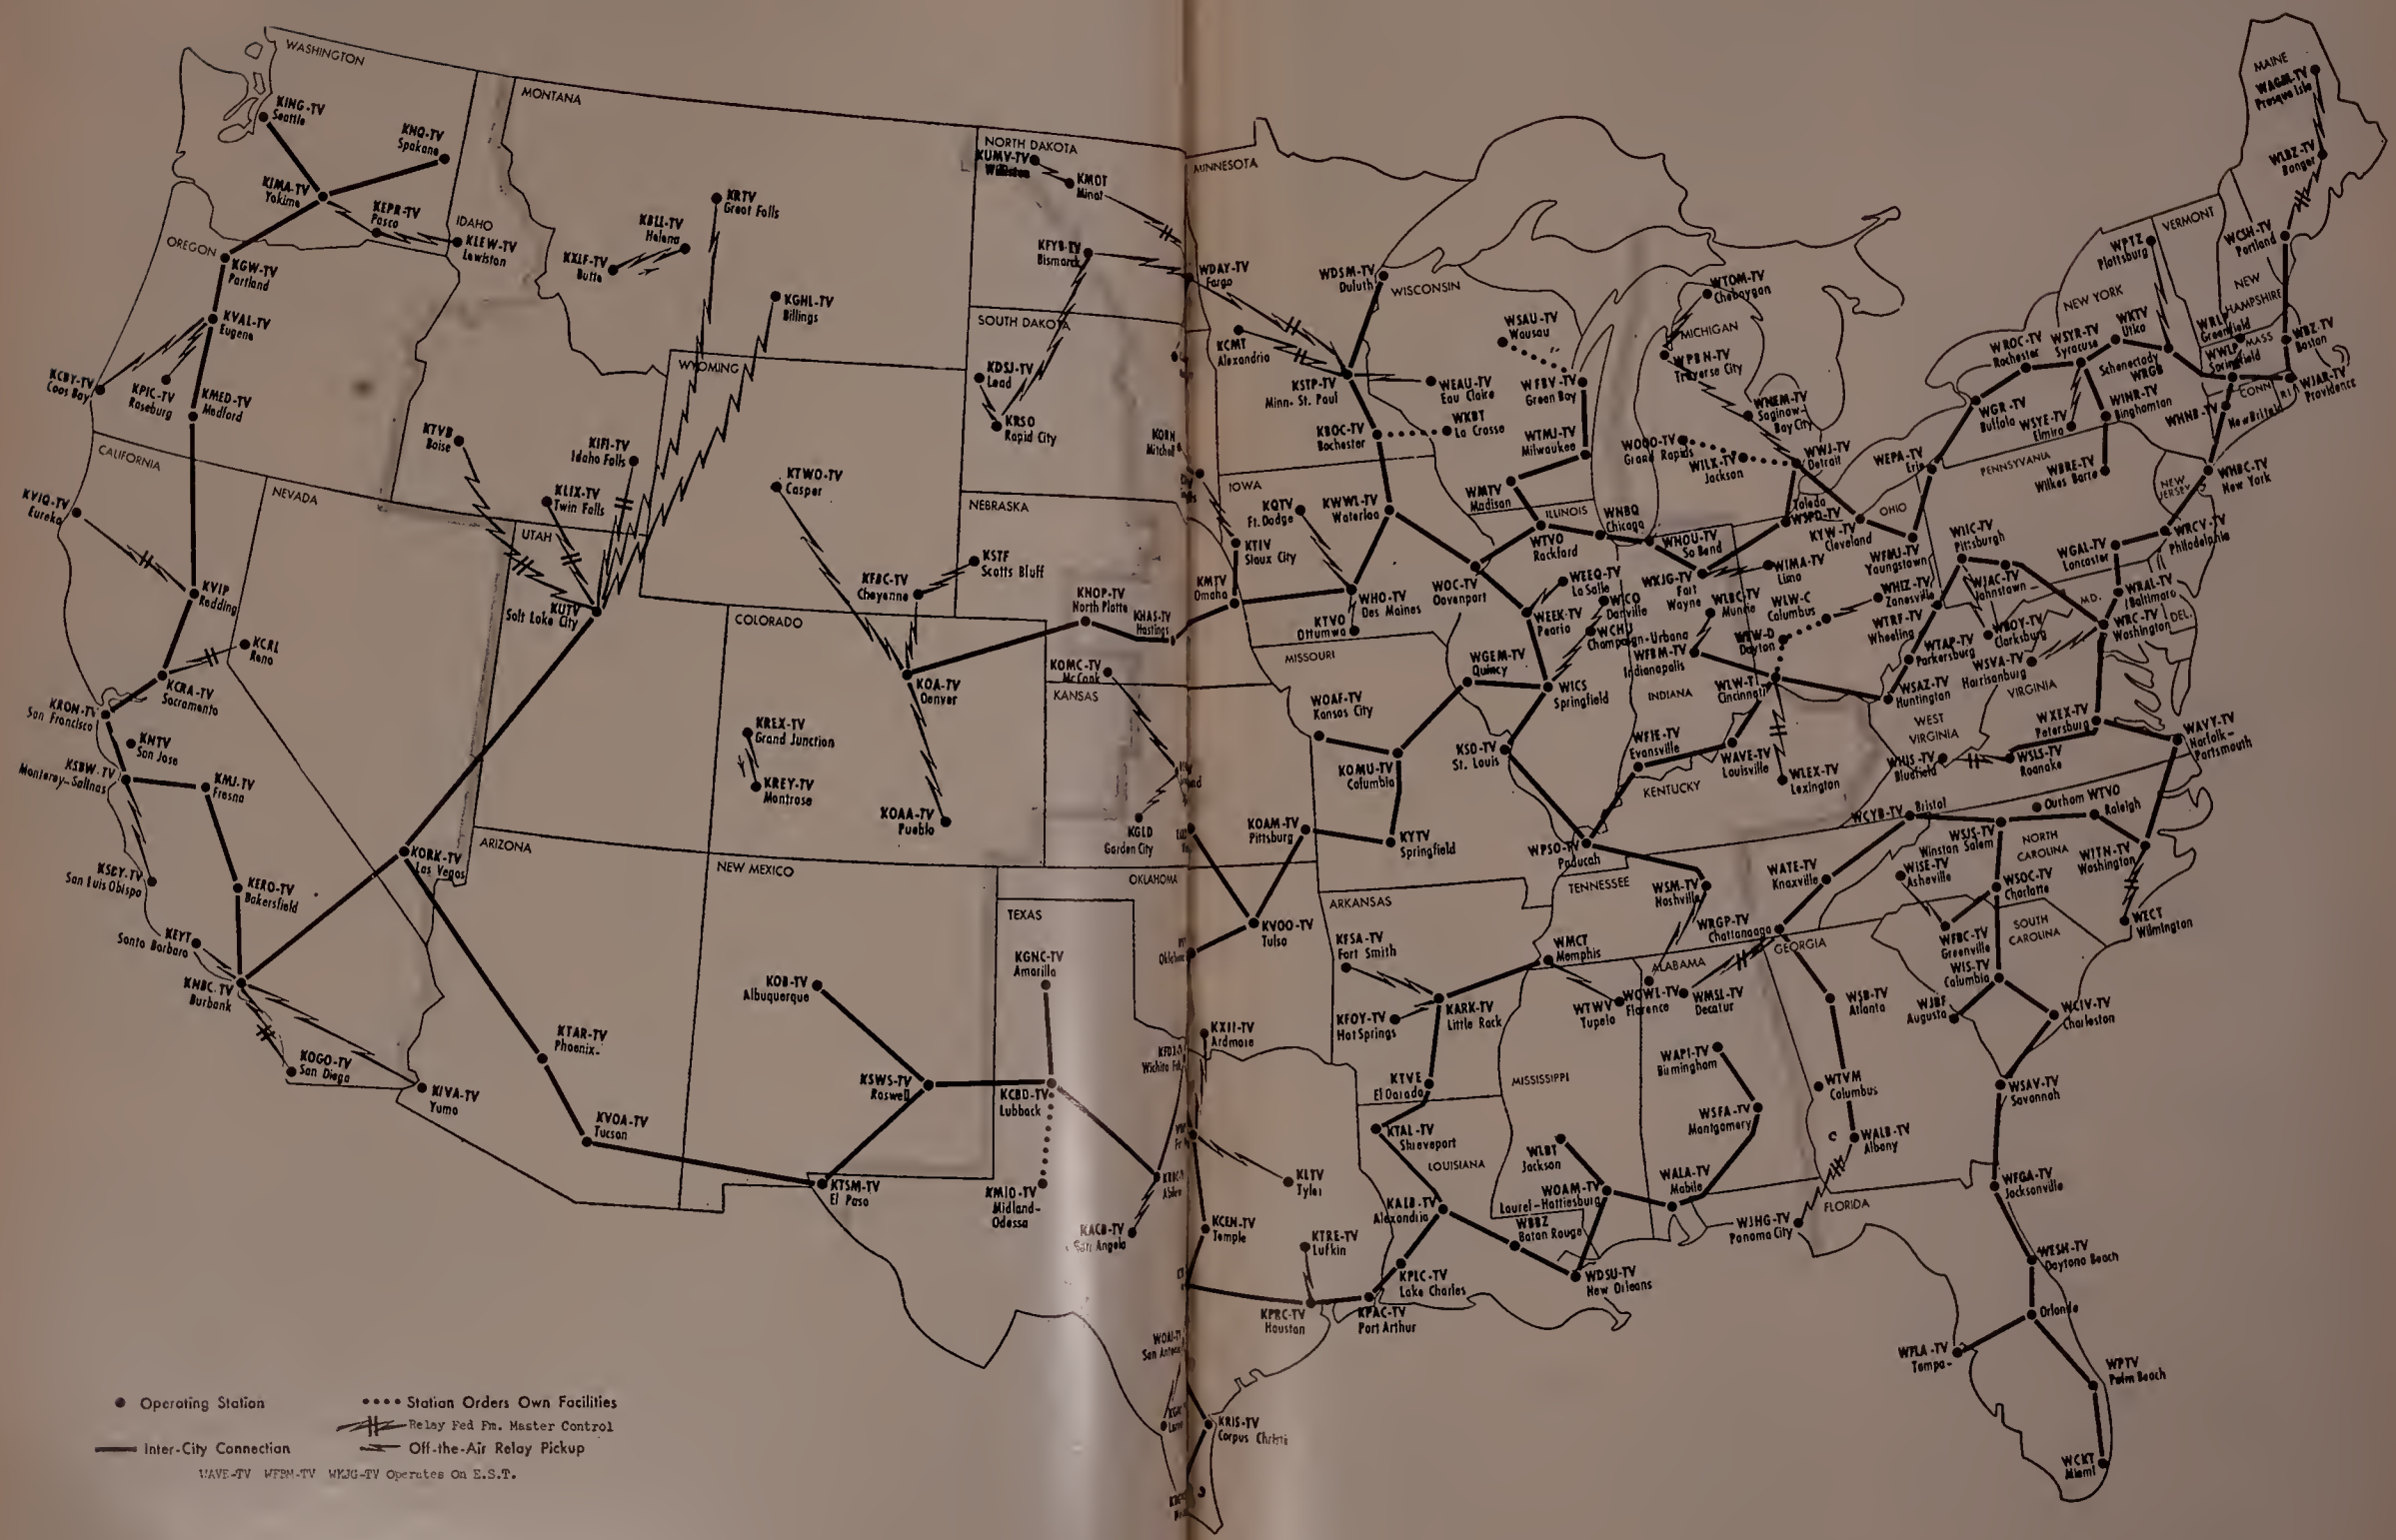

(Continued on Page 676)

National Broadcasting

Company Television Network

National Broadcasting Company Television Network

NBC TELEVISION NETWORK

(Continued from Page 673)

Talent & Pgm. Administration

Herbert S. Schlosser.....Vice President
Robert Dunne.....Manager
Robert Hanna.....Mgr., Music & Literary Rights
Joseph Milroy.....Mgr., Contract Admin.
Edward Rosenberg.....Mgr., Talent & Pgm.,
Admin., West Coast