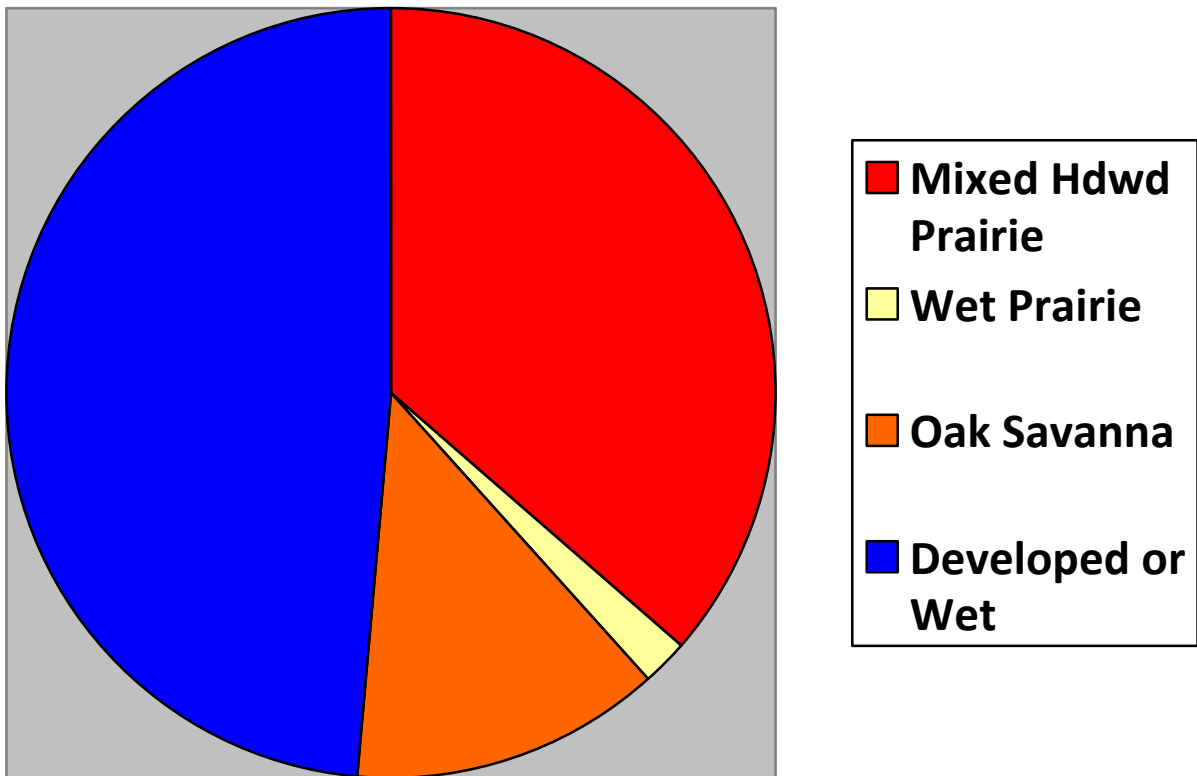

Native Vegetation Snapshot
Hennepin County Minnesota
City of St Louis Park

What ecosystems are found in the neighborhood?

**Courtesy – Soil Survey Staff, Natural Resources Conservation Service,
United States Department of Agriculture. Web Soil Survey. Available online at
<http://websoilsurvey.nrcs.usda.gov/>. Accessed 3/1/13**

Scale – Warning: Soil Map may not be valid at this scale. Enlargement of maps beyond the scale of mapping can cause misunderstanding of the detail of mapping and accuracy of soil line placement. The maps do not show the small areas of contrasting soils that could have been shown at a more detailed scale.