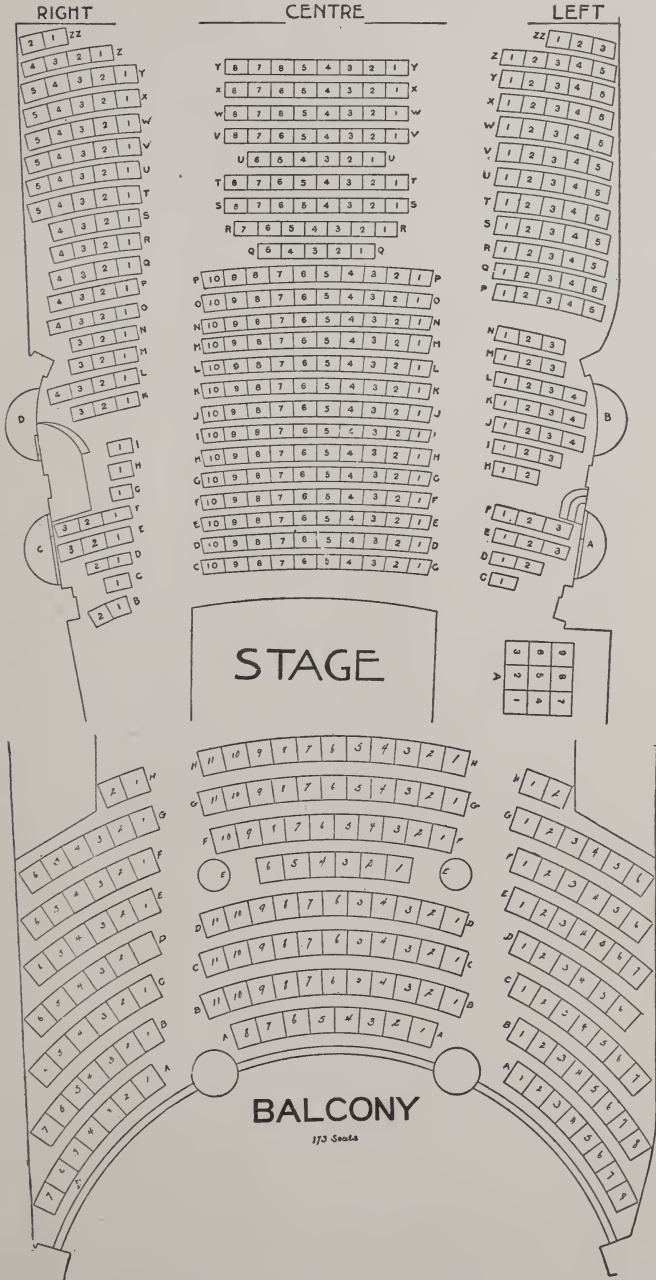

STEINERT HALL

M. STEINERT & SONS CO.

STEINWAY AND OTHER
PIANOS

PIANOLA
PIANOS

VICTOR
VICTROLAS

Steinert Hall 162 Boylston St.

Stores thruout New England