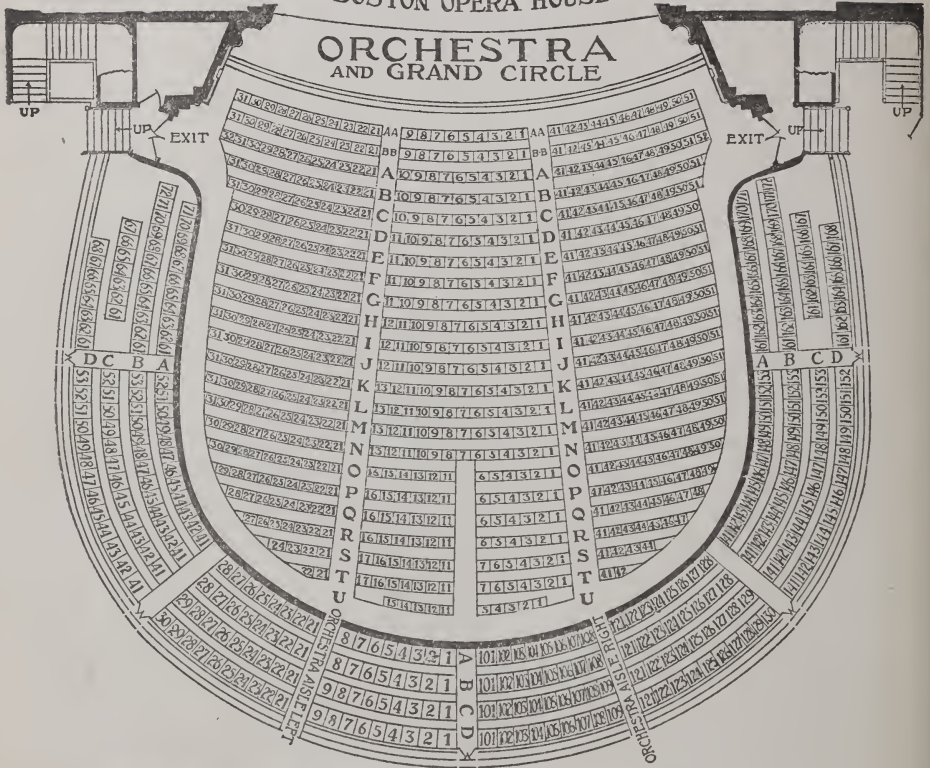

BOSTON OPERA HOUSE.

ORCHESTRA
AND GRAND CIRCLE

HERRICK TICKETS ALL THEATRES
Phone 2328 B B Connecting Five Lines
COPLEY SQUARE, BOSTON