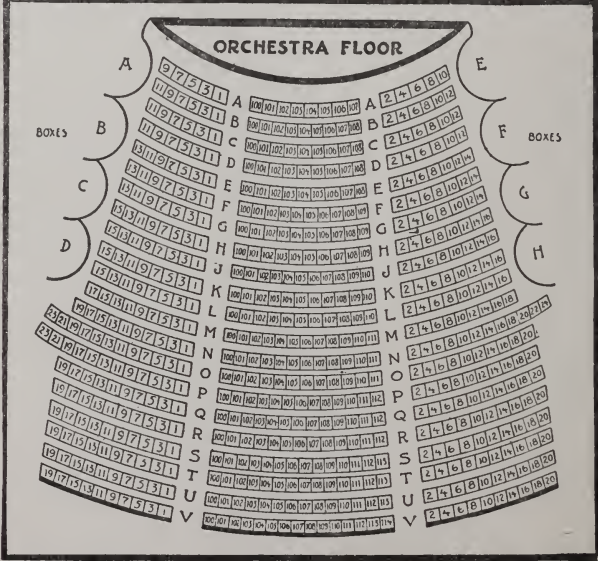

HERRICK TICKETS ALL THEATRES
 Key Number 2328 Connecting our Five Phones
COPLEY SQUARE, BOSTON

HERRICK TICKETS ALL THEATRES
 Key Number 2328 Connecting our Five Phones
COPLEY SQUARE, BOSTON

RIGHT

HOLLIS ST. THEATRE.